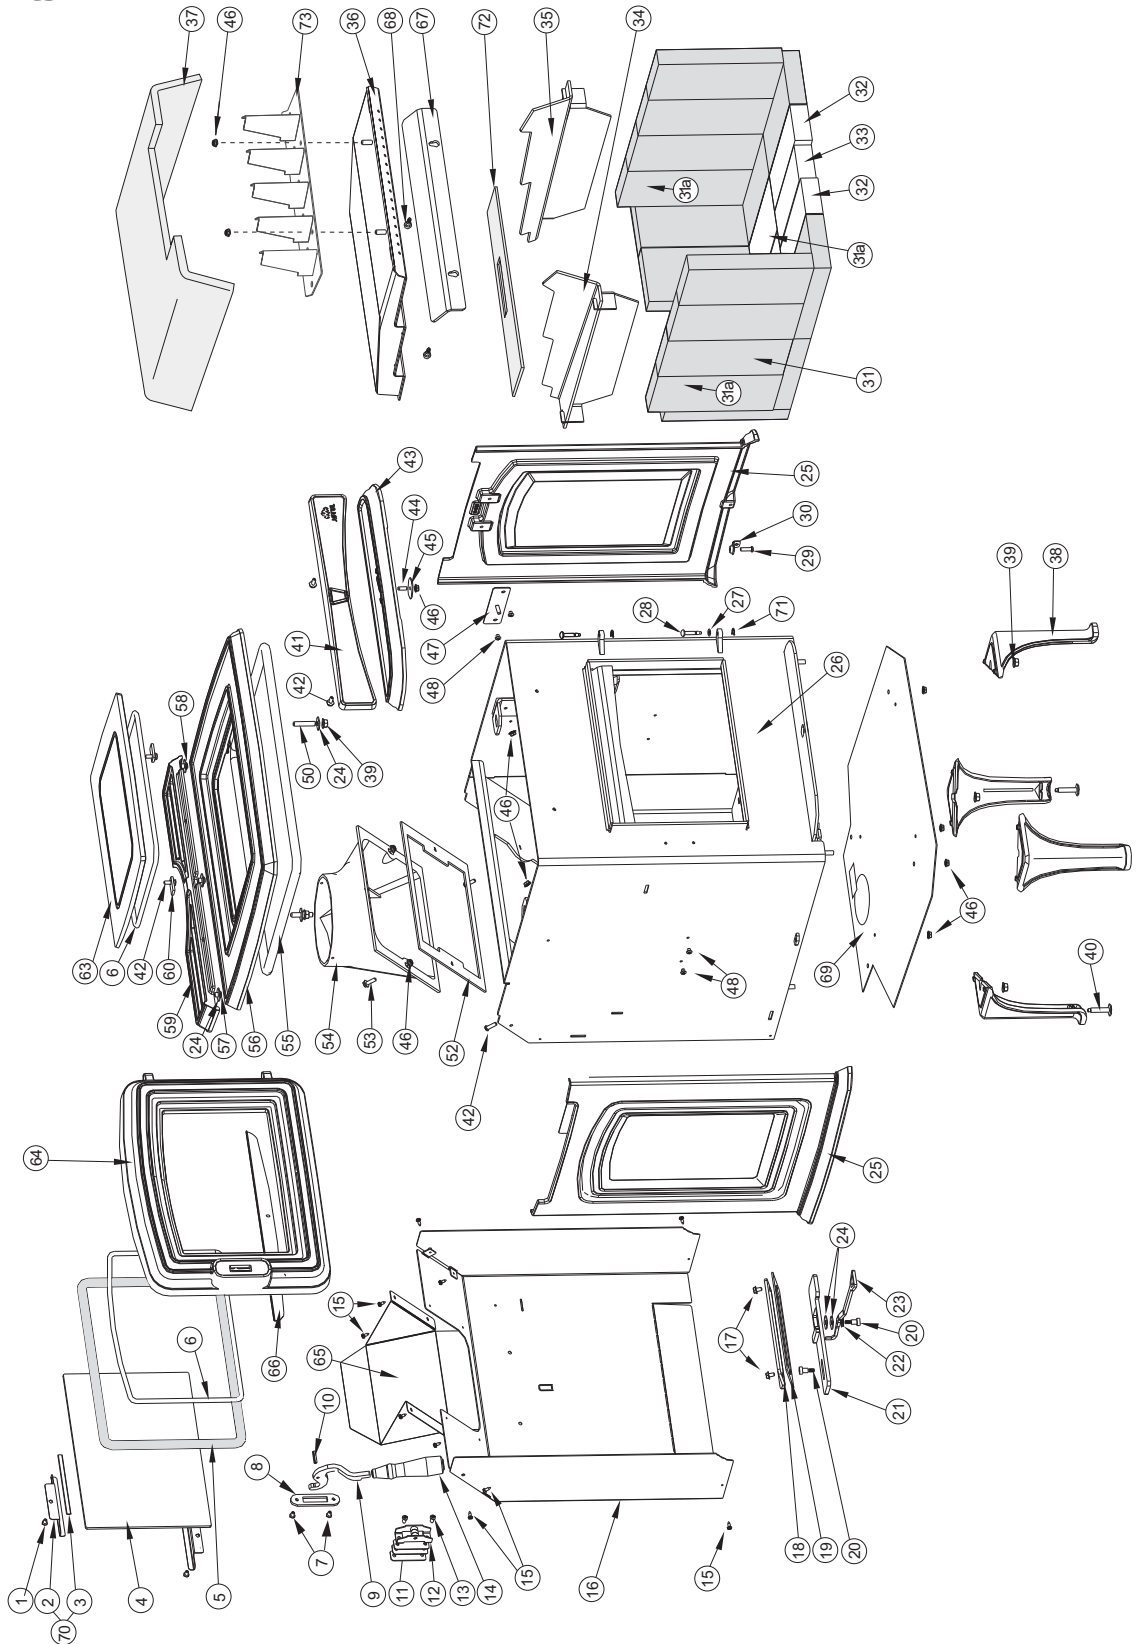

8.o Jøtul F 45 V2 Greenville Illustrated Parts

Only use replacement parts provided through your authorized Jøtul dealer.

Figure 28. F 45 V2 Greenville Illustrated Parts

8.1 Jøtul F 45 V2 Greenville Part List

No.	Description	Part Number
1.	Screw, Button Head Socket - M6 x 10 Blk	117978
2.	Glass Clip, 5" (three)	225008
3.	Gasket, Flat, V125x8mm (1/8"x5/16"), Self Adhesive	127215
4.	Door Glass, Ceramic	224923
5.	Gasket, MD .625 Ø Fiberglass Rope	223858
6.	Gasket, LD .250 Ø Fiberglass Rope	200024
7.	Screw, Button Head Socket M6 x 10 mm Blk	117978
8.	Retainer, Front Door Catch	224159
9.	Latch, Front Door	224979
10.	Roll Pin, Slotted 5mm x 24, steel	118251
11.	Shim, Door Catch	224734
12.	Front Door Latch Keeper	22473392
13.	Screw, Button Head Socket, M6 x 14 mm	118215
14.	Front Door Tool	157635
15.	Screw, HWH SMA 8 x 1/2 SL Blk Oxide	117917
16.	Rear Shroud, F 45 V2	22491892
17.	Bolt, Hex Cap M6 x 10 Ser. Flange Hd	9962
18.	Inspection Cover, F 45	224924
19.	Gasket, Inspection Cover	224355
20.	Screw, Shoulder M6 x 10, 8mm dia. x 10 mm, Hex	117982
21.	Air Valve Weldment	223729
22.	Disc Spring, 16mm x 8.2mm x .4mm, 1060 Steel	118249
23.	Air Valve Handle Assembly, Nickel	157391
24.	Fender Washer, 8mm, Zinc	117949
25.	Side Convection Panel Assembly	157643
26.	Firebox Assembly	224752
27.	Shim Washer	117588
28.	Hinge Pin, Grooved, Nickel Plate	225098
29.	Screw, Button Head Socket, M6 x 20 mm	118097
30.	Bottom Bracket, Cast Convection Panel	224197
31.	Refractory Brick, 4.50" x 9" x 1.25" (13)	129082
31a.	Refractory Brick, 4.50" x 8.50" x 1.25" (4, center-rear)	221751
32.	Refractory Brick, 3" x 9" x 1.25" (2)	220518
33.	Refractory Brick, 8.5" x 3" x 1.25" (1)	221752
34.	Internal Support Weldment, Left, F 45	224919
35.	Internal Support Weldment, Right, F 45	224920
36.	Secondary Air Baffle Assembly, F 45	224921

No.	Description	Part Number
37.	Blanket, Ceramic Fiber	226599
38.	Leg, Steel Stoves, Matte Black	157346
39.	Nut, M8, Serrated Flange	117881
40.	Leveler Screw, M8x40 mm, (2)	118047
41.	Cast Eyebrow, Matte Black	157644
42.	Bolt, Hex Hd Serrated Flange, M6 x 16 mm	99625
43.	Ash Lip, Matte Black	157645
44.	Screw, Socket Set, M6 x 16 mm	118031
45.	Fender Washer, .250 x 1.50 dia.	118029
46.	Nut, M6 Serrated Flange, plain	117968
47.	Bracket, Top, Side Plate	226582
48.	Screw, Button Head Socket, M6 x 6 mm Blk	118170
50.	Set Screw, M8 x 35 mm, Hex Socket	118245
51.	Screw, M6 x 20 Socket Button Hd (Baffle Retainer)	118097
52.	Gasket, Flue Collar	224350
53.	Bolt, Hex Hd, Serrated Flange, M6 x 20 mm	117117
54.	Smoke Outlet, Matte Black	10332692
55.	Gasket, MD .625 Ø Fiberglass Rope	223858
56.	Top Plate, Front - Matte Black	157655
57.	Screw, M8 x 8 mm Socket Button Hd	118241
58.	Fender Washer, 8 mm - Zinc	117949
59.	Top Plate, Rear - Matte Black	157646
60.	Side Clip / Hang Tab	128401
62.	Gasket, LD 250 Fiberglass Rope	200024
63.	Top Cover - Matte Black	157647
64.	Front Door - Matte Black	157648
65.	Flue Collar Heat Shield	22505392
66.	Safety Warning Plate	225093
67.	Exhaust Deflector	224922
68.	Screw, Shoulder, M6 Thd, 8mmØx6mm	118244
69.	Bottom Heat Shield	225066
70.	Glass Clip w/ gasket - 3"	157642
71.	Retaining Ring, Low Clearance, 7/32" Shaft, Steel, Black	118261
72.	Rear Secondary Baffle Gasket	225021
73.	Turbulator	226597