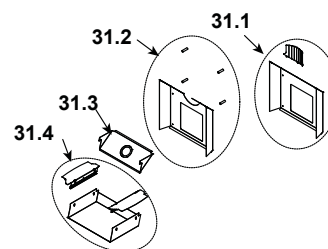

#31 Flue Shield Assembly

	Air Slide Assembly			
30.1	Air Adjuster Pipe	Qty 2 req	2-00-249158S	
30.2	Air Adjuster Weldment		1-10-249130S	
30.3	AirSlide Weldment		1-10-249131W	
31.1	Back Heat Shield Kit -Top Vent		1-00-02492	
31.2	Back Heat Shield Kit - Rear Vent		1-00-02493	
31.3	Outside Air Option		1-00-02494	
31.4	Bottom Heat Shield Kit		1-00-02491	

Additional service part numbers appear on following page.