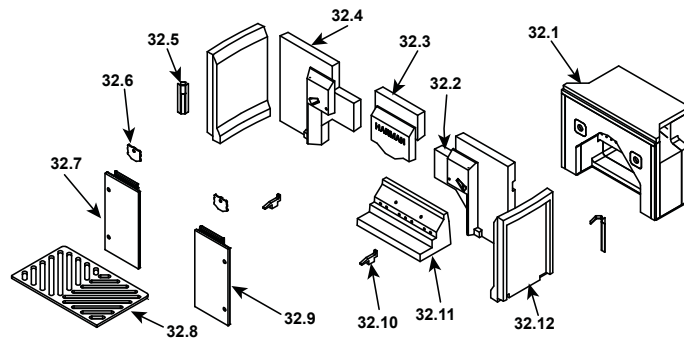

#32 Firebox Assembly

IMPORTANT: THIS IS DATED INFORMATION. Parts must be ordered from a dealer or distributor. **Hearth and Home Technologies does not sell directly to consumers.** Provide model number and serial number when requesting service parts from your dealer or distributor.

Stocked at Depot

ITEM	DESCRIPTION	COMMENTS	PART NUMBER	
32.1	Combustion Package, w/gaskets		3-40-06999	Y
	Gasket, Brick Air	Pkg of 4	3-44-2500202-4	Y
	Gasket Set, Complete		3-44-06999	Y
	Package Cover		2-00-06996B	Y
32.2	Inlet Brick Right		3-40-00104	Y
32.3	Logo Brick		3-40-00101	Y
32.4	Inlet Brick Left		3-40-00103	Y
32.5	Upper Brick Clip	Pkg of 2	1-00-249172	Y
32.6	Rear Brick Clip	Pkg of 2	1-00-249153	Y
32.7	Cast Left Inside Plate w/Gasket		1-10-249117A	Y
32.8	Grate		2-00-249122	Y
32.9	Cast Right Inside Plate w/Gasket		1-10-249118A	Y
32.10	Rear Brick Retainer	Pkg of 2	1-00-249135	
32.11	Shoe Brick		3-40-00100	Y
	Gasket, shoe Brick	10 Ft	1-00-11862	Y
32.12	Side Brick	Qty 2 req	3-40-00102	Y
	Brick Insulation	Qty 2 req	3-40-00250	
	Touch Up Paint	Pre 008427121	3-42-1990	
		Post 008427121	3-42-19905	
	Magnetic Thermometer		3-40-84376	
	Bottom Heat Shield		1-00-02491	Y
Hardware Packages				
	Bolt, 5/16-18 x 2" Zinc Plated Carriage	Pkg of 25	3-30-4001-25	Y
	Bushing 3/8 OD X 1/4" OAL	Pkg of 5	3-50-00058-5	Y
	Nut, 1/4"-20 Zinc Plated Finished Hex	Pkg of 100	3-30-8004-100	Y
	Screw, 5/16"-18 x 3/8" Alloy Steel Black Oxide Knurled Point SSS	Pkg of 25	3-30-2004-25	Y
	Screw, 1/4"-20 x 1" Alloy Steel Black Oxide Socket Head Cap	Pkg of 50	3-30-3004-50	Y
	Screw, 1/4"-20 x 3/8" Alloy Steel Black Oxide Button Head Cap	Pkg of 100	3-30-3014-100	Y
	Washer, 1/4" Zinc Plated USS Flat	Pkg of 100	3-30-0202-100	Y
	Washer, 5/16" Zinc Plated SAE Flat	Pkg of 50	3-30-0205-50	Y
	Washer-D 5/16	Pkg of 4	3-30-0400311-4