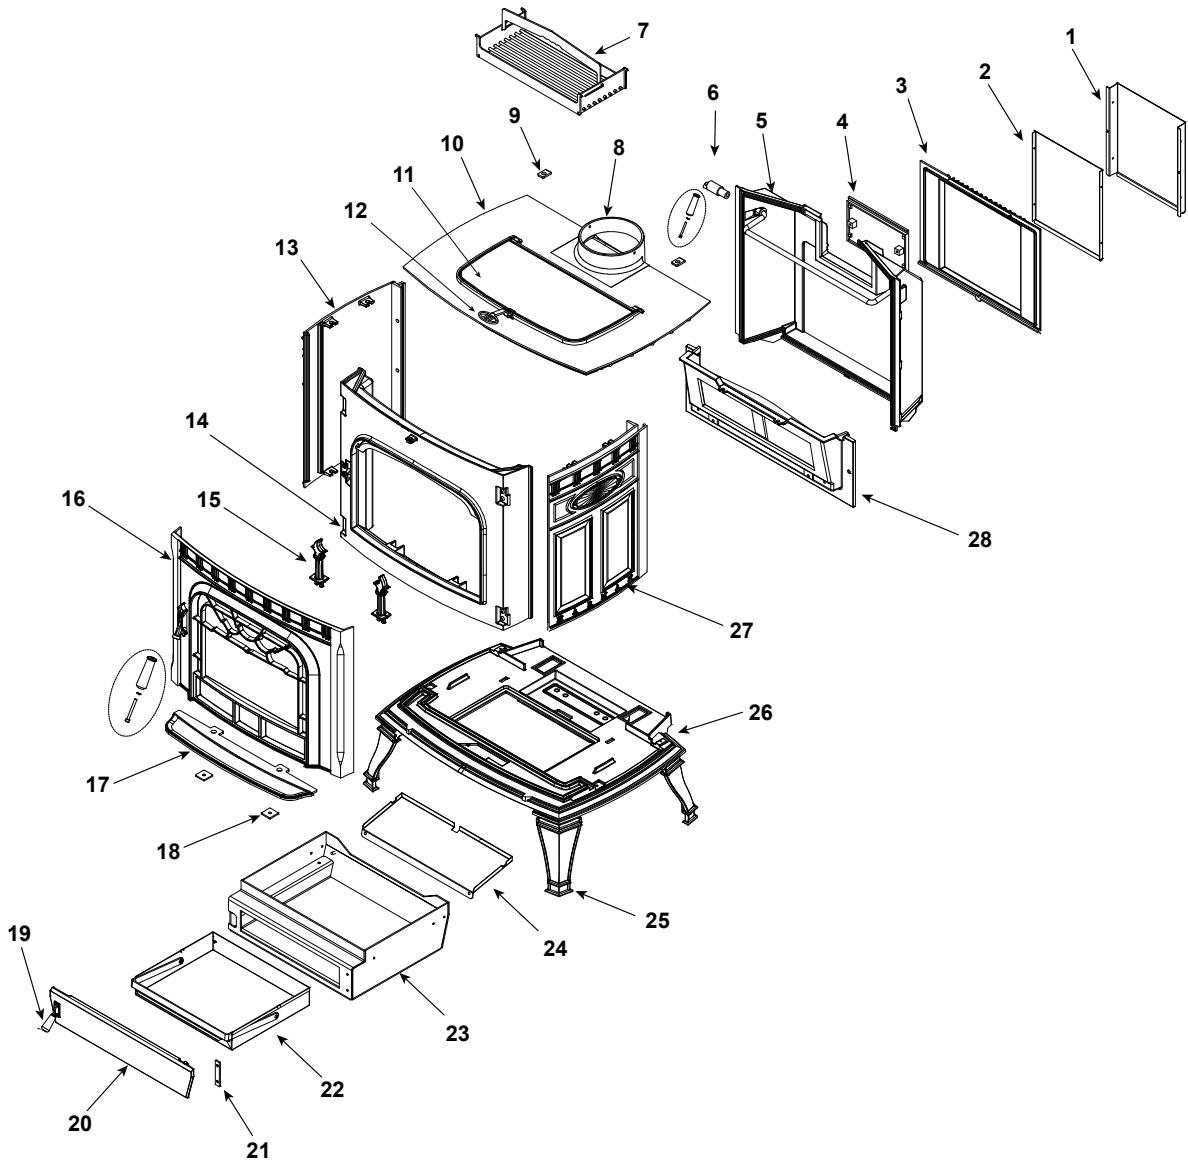

9 Reference Materials

A. Service Parts List

Service Parts

Cast Iron Stove
1-90-02490-1 (Black)

Oakwood

Beginning Manufacturing Date: N/A
Ending Manufacturing Date: Active

Retired units

- | | |
|--------------------------------------------------------------------|---------------------------------------------------------------------|
| 1-90-02490-2 (Charcoal) (Ending Manufacturing Date: June 2011) | 1-90-02490-12 (Forest Green) (Ending Manufacturing Date: Jan 2010) |
| 1-90-02490-3 (Goldenfire) (Ending Manufacturing Date: June 2011) | 1-90-02490-13 (Enamel blue) (Ending Manufacturing Date: Jan 2010) |
| 1-90-02490-4 (Metallic Blue) (Ending Manufacturing Date: Jan 2010) | 1-90-02490-14 (Majolic Brown) (Ending Manufacturing Date: Jan 2010) |
| 1-90-02490-5 (Honey Glo) (Ending Manufacturing Date: June 2009) | -90-02490-15 (Enamel Sand) (Ending Manufacturing Date: June 2009) |
| 1-90-02490-5 (Mojave Red) (Ending Manufacturing Date: June 2010) | |

Stocked at Depot

ITEM	DESCRIPTION	COMMENTS	PART NUMBER	
1	UL Label Outer Shield		2-00-249162S	
2	UL Label Inner Shield		2-00-249161S	
3	Rear Housing Cover Assembly w/Gasket		1-10-249116A	
	Gasket	10 Ft	1-00-11862	Y
4	Flue Collar Cover with Gasket		1-10-249109	
5	Rear Housing		4-00-249110S	
	Gasket, 3/8" RD LPSA	10 Ft	1-00-00999	Y
6	Damper Elbow Painted		3-50-00500S	Y
7	Cook Grill Assembly	Optional	1-00-08121	
8	Flue Collar		4-00-249108D	
9	Top Hinge Plate	Qty 2 req	2-00-249147S	
10	Top		4-00-249105P	
	Gasket	30 Ft	1-00-00888	Y
11	Top Load Door		3-00-249115P	
	Gasket	5 Ft	1-00-37525	Y
12	Top Load Handle		2-00-249148	
	Top Handle Retainer		2-00-249190	
13	Left Side Panel		4-00-249103D	
14	Inner Front		4-00-249111S	
15	Andiron	Qty 2 req	3-00-249101P	Y
16	Front Load Door		4-00-249112P	Y
	Door Glass w/Gasket		1-00-21130	Y
	Gasket - Glass	15 Ft	1-00-2312	Y
	Gasket - Door	30 Ft	1-00-00888	Y
	Glass Clips & Hardware	Set of 4	1-00-249140	Y
	Hinge Plate		3-00-249136	