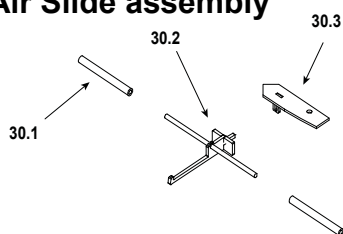

IMPORTANT: THIS IS DATED INFORMATION. Parts must be ordered from a dealer or distributor. **Hearth and Home Technologies does not sell directly to consumers.** Provide model number and serial number when requesting service parts from your dealer or distributor.

Stocked at Depot

ITEM	DESCRIPTION	COMMENTS	PART NUMBER	
17	Ash Lip		3-00-249121P	
18	Ash Fender Bolt Plate	Qty 2 req	2-00-249169L	
19	Wood Knob	Pkg of 3	3-40-08746-3	
20	Ash Door		4-00-249113D	
	Ash Door Latch Hardware		1-00-24923	Y
	Ash Door Latch		3-00-249149	
	Ash Door Gasket	5 Ft	1-00-43375	Y
	Ash Door Hinge		2-00-249150	
21	Hinge Stiffener		2-00-249188L	
22	Ash Pan		1-10-249151	Y
23	Steel Ash Box Weldment		1-10-249144S	
24	Ca Shield		2-00-249157B	
25	Leg	Qty 4 req	4-00-249100P	Y
26	Bottom		4-00-249104D	
27	Right Side Panel		4-00-249102D	
28	Damper Frame Assembly w/Gasket		1-10-249106	Y
	Gasket	30 Ft	1-00-00888	Y
	Damper w/Adjuster		1-10-249107	
	Damper Linkage		1-10-249146	Y
	Damper Shaft Retainers and Hardware	1 Set	1-00-249145	Y
	Adjuster w/Hardware	Pre 00726440	1-00-249142	Y
		Post 008426440	1-00-250153	

#30 Air Slide assembly