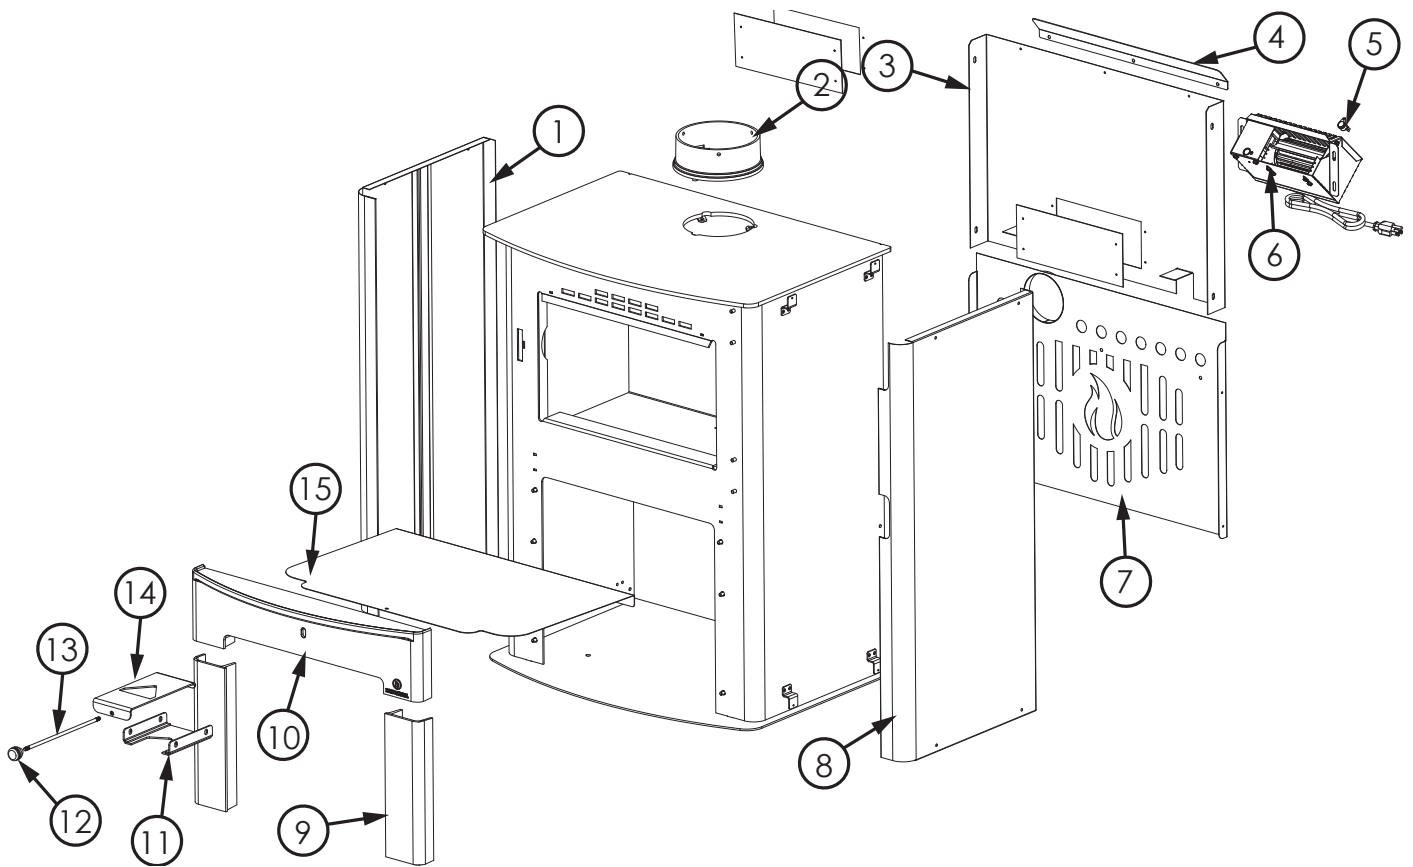

REPLACEMENT PARTS

Contact an Authorized Dealer to obtain any of these parts. Never use substitute materials. Use of non-approved parts can result in poor performance and safety.

Key	Part #	Description	Qty
1	611006	Left Side	1
2	40292A	6" Flue Collar	1
3	29363	Blower Shroud	1
4	29411	Air Deflector	1
5	80859	Therm-O-Disc	1
6	B36T	Blower Assembly (B36T)	1
7	610952	Wood Store Weldment	1
8	611005	Right Side	1

Key	Part #	Description	Qty
9	40886	Cast Column	2
10	40889	Cast Filler/Hearth	1
11	27092	Slide Damper Plate	1
12	893162B	Wooden Knob	1
13	86965	Damper Rod	1
14	610927	Damper Slide	1
15	29360	Shield	1

IN ORDER TO MAINTAIN WARRANTY, COMPONENTS MUST BE REPLACED USING BRECKWELL PARTS PURCHASED THROUGH YOUR DEALER OR DIRECTLY FROM BRECKWELL. USE OF THIRD PARTY COMPONENTS WILL VOID THE WARRANTY.