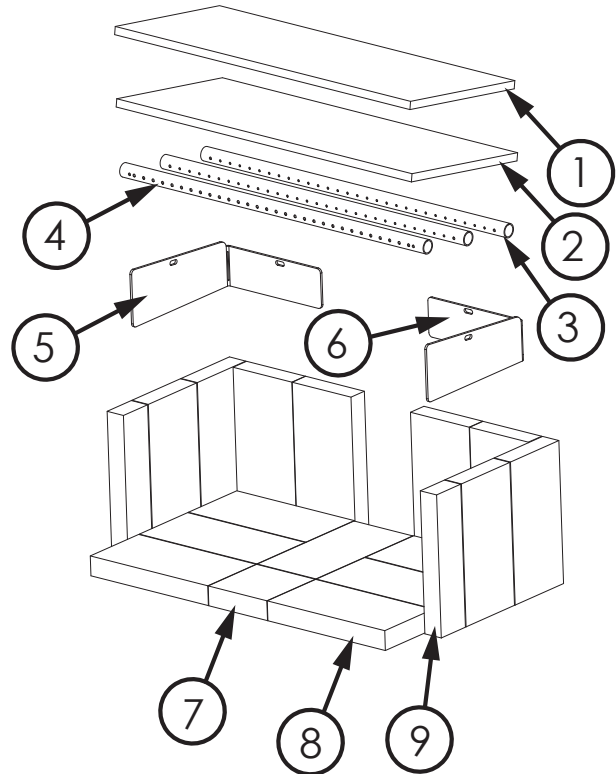

REPLACEMENT PARTS

Contact an Authorized Dealer to obtain any of these parts. Never use substitute materials. Use of non-approved parts can result in poor performance and safety.

Key	Part #	Description	Qty
1	611006	Left Side	1
2	40292A	6" Flue Collar	1
3	29363	Blower Shroud	1
4	29411	Air Deflector	1
5	80859	Therm-O-Disc	1
6	B36T	Blower Assembly (B36T)	1
7	610952	Wood Store Weldment	1
8	611005	Right Side	1

Key	Part #	Description	Qty
9	40886	Cast Column	2
10	40889	Cast Filler/Hearth	1
11	27092	Slide Damper Plate	1
12	893162B	Wooden Knob	1
13	86965	Damper Rod	1
14	610927	Damper Slide	1
15	29360	Shield	1

IN ORDER TO MAINTAIN WARRANTY, COMPONENTS MUST BE REPLACED USING BRECKWELL PARTS PURCHASED THROUGH YOUR DEALER OR DIRECTLY FROM BRECKWELL. USE OF THIRD PARTY COMPONENTS WILL VOID THE WARRANTY.

Contact an Authorized Dealer to obtain any of these parts. Never use substitute materials. Use of non-approved parts can result in poor performance and safety.

Key	Part #	Description	Qty
1	610951	Door Handle	1
2	29378	Shim	3
3	610953	Door Catch	1
4	893214	Door Latch Base	1
5	893215	Latch Cap	1
6	40884	Cast Door	1
7	88324	1" Rope Gasket	54"
8	893212	Door Hinge	2
9	29423	Glass Clamp	2
10	893145	Door Glass	1
11	29424	Rope Clamp	1

Key	Part #	Description	Qty
1	88316	Kao Wool Blanket	1
2	88146	Ceramic Fiber Board	1
3	86953	Secondary Air Tube (Ø1/8)	2
4	86952	Secondary Air Tube (Ø11/64)	1
5	29039	Brick Retainer	1
6	29040	Brick Retainer	1
7	24103A	Pumice Firebrick Half (4-1/2 X 4-1/2)	1
8	89066A	Pumice Firebrick (4-1/2 X 9)	15
9	891414A	Half Firebrick	2