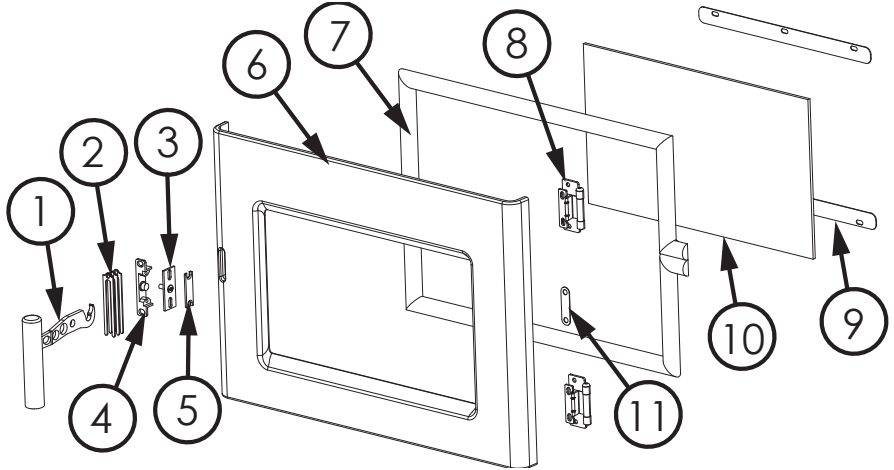

Contact an Authorized Dealer to obtain any of these parts. Never use substitute materials. Use of non-approved parts can result in poor performance and safety.

Key	Part #	Description	Qty
1	610951	Door Handle	1
2	29378	Shim	3
3	610953	Door Catch	1
4	893214	Door Latch Base	1
5	893215	Latch Cap	1
6	40884	Cast Door	1
7	88324	1" Rope Gasket	54"
8	893212	Door Hinge	2
9	29423	Glass Clamp	2
10	893145	Door Glass	1
11	29424	Rope Clamp	1