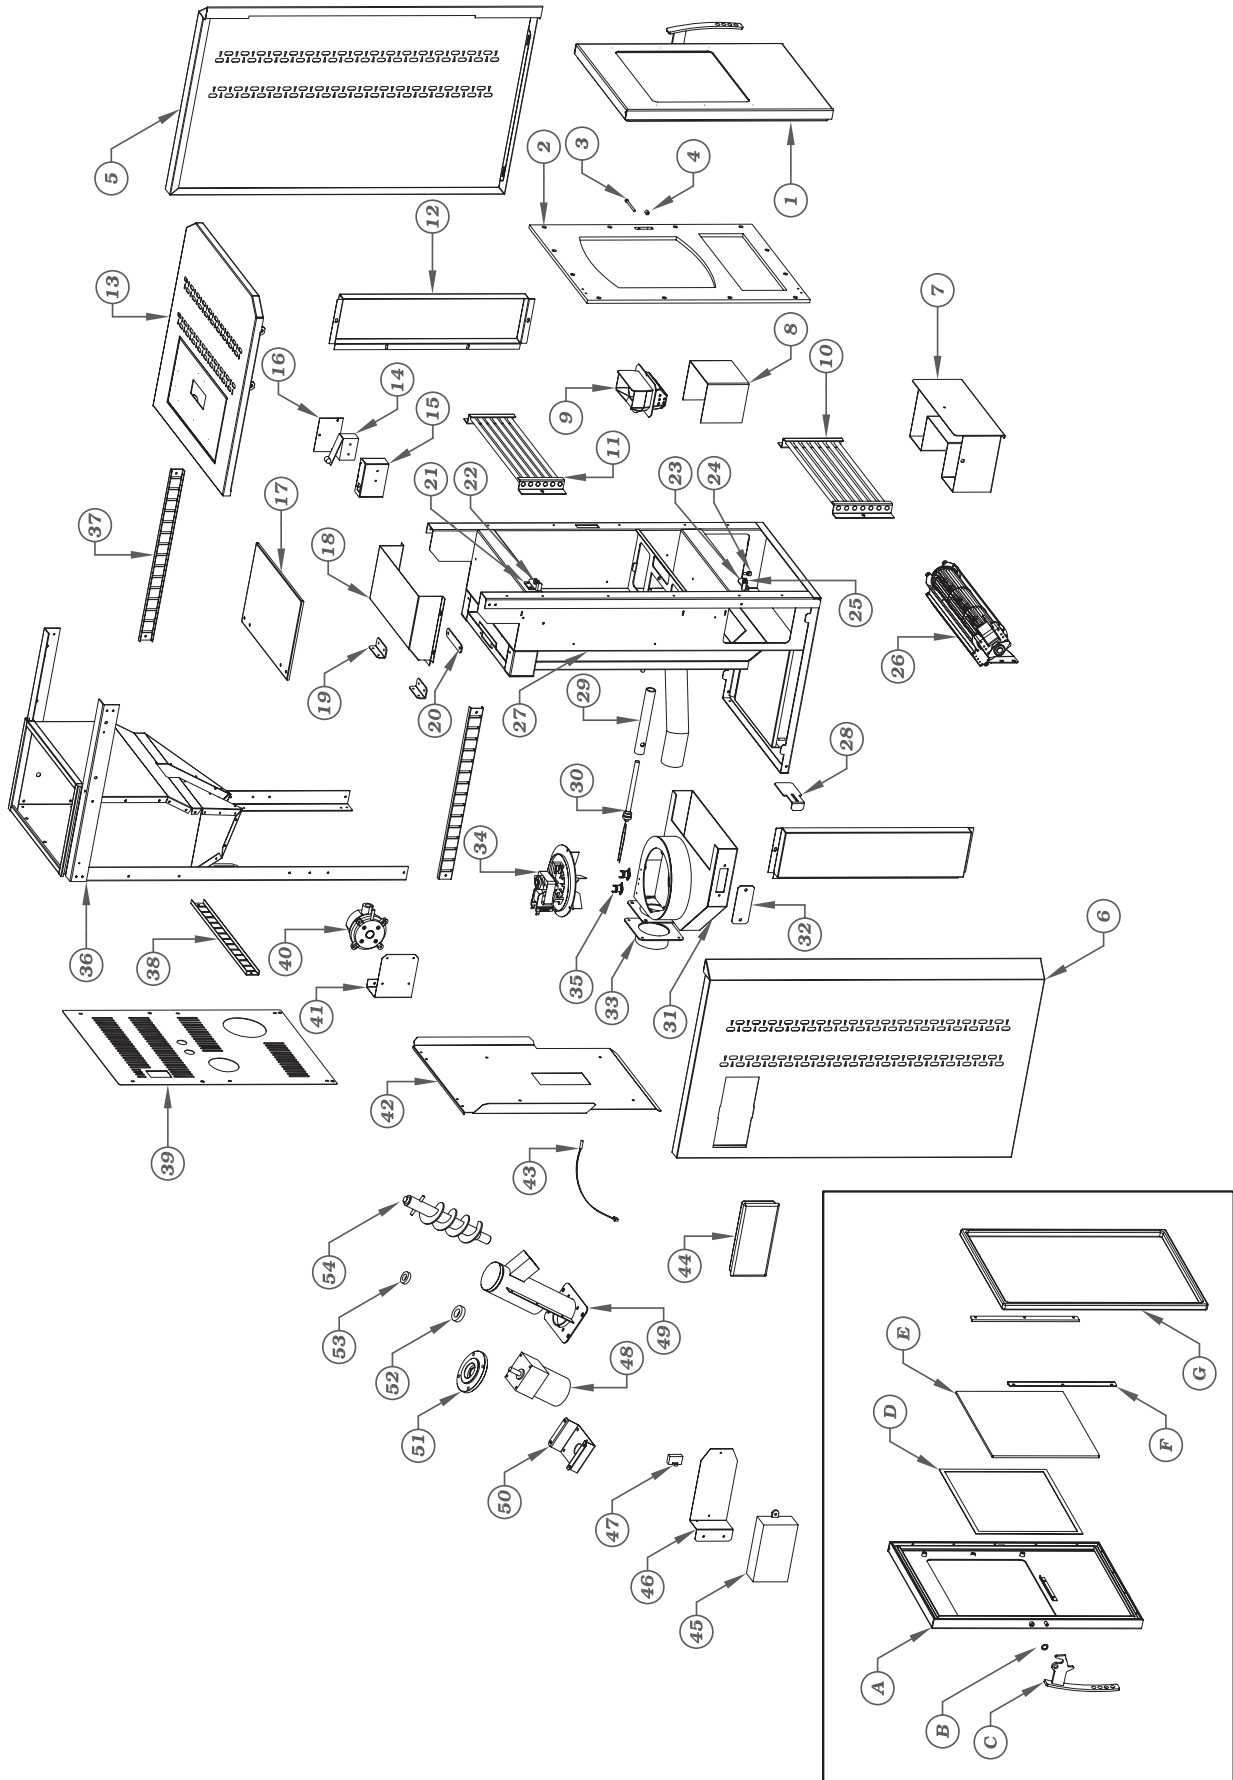

Parts Diagram

PARTS LIST

5824

Item	Part No.	Title	Qty.	Item	Part No.	Title	Qty
1	891603	Door Frame Assy. (5824-05-01-00)	1	27	891631	Firebox Weldment (5824-01-01-00)	1
A	891604	Door Frame Wldmt (5824-05-00)	1	28	891632	Vent Slides (5824-01-18)	1
B	891605	Nylon Shim (5824- 08-01)	1	29	891633	Ignitor Sleeve (5824-02-12)	1
C	891606	Door Hndle Wldmt (5824-05-02-00)	1	30	80564	Ignitor Assembly (5824-21-00)	1
D	88139	Glass Gasket (5824-09-00)	1	31	891634	Exhaust Hsg Wld (5824-01-01-11-00)	1
E	88140	Glass (5824-05-04)	1	32	891635	Exhast Maint. Cover (5824-01-16-01)	1
F	891607	Glass Retainer (5824-05-01-09)	2	33	891636	Smoke Weldment (5824-01-09-00)	1
G	88141	Door Gasket (5824-08-00)	1	34	80565	Exhaust Motor Assy (5824-01-08)	1
2	891608	Firebox Frt. Panel (5824-01-01-13)	1	35	80566	125°F(52°C) Sensor (5824-22-00)	2
3	891609	Door Hook Pin (5824-01-15)	1	36	891637	Hopper Frame (5824-02-01-00)	1
4	891610	Hook Pin Tube (5824-01-16)	1	37	891638	L/R Wiring Guide Rail (5824-02-03)	2
5	891611	Side Wall Panel (5824-08)	1	38	891639	Back Wiring Guide Rail (5824-02-04)	1
6	891612	Left Wall Panel (5824-09)	1	39	891640	Back Panel (5824-10)	1
7	891613	Ash Pan Weldment (5824-01-02-00)	1	40	80567	Pressure Switch (5824-20-00)	1
8	891614	Burnpot Support (5824-01-01-04)	1	41	891641	Support Pressure Sw. (5824-02-06)	1
9	891615	Burnpot (5824-01-10-00)	1	42	891642	Insulation Panel (5824-01-04-01)	1
10	891616	Air-In Grid (5824-07-00)	1	43	80568	198°F(92°C) Sensor (5824-23-00)	1
11	891617	Air-Out Grid (5824-06-00)	1	44	80569	Circuit Board (5824-18-00)	1
12	891618	Insulation Cover (5824-01-03)	1	45	80570	Power Supply Box (5824-17-00)	1
13	891619	Top Panel Assy. (5824-03-00)	1	46	891643	Support, Pwr Sply Box (5824-02-05)	1
14	80562	Microswitch (5824-19-00)	1	47	80571	Capacitance (5824-16-00)	1
15	891620	Micro-sw Hsg-1 (5824-03-01-03-01)	1	48	80572	Motor (5824-15-00)	1
16	891621	Micro-sw Hsg-2 (5824-03-01-03-02)	1	49	891644	Feed Tube Wldmt (5824-02-02-01-00)	1
17	891622	Top Insulation Panel (5824-01-06)	1	50	891645	Support, Motor (5824-02-02-01-09)	1
18	891623	Top Air Guide Cover (5824-01-07)	1	51	891646	Feed Tube Cover (5824-02-02-01-04)	1
19	891624	Support, Top Air Guide (5824-01-05)	2	52	891647	Big Bearing (5824-11-00)	1
20	891625	Maintenance Panel (5824-01-17)	1	53	891648	Small Bearing (5824-13-00)	1
21	891626	Upper Hinge (5824-01-11-01)	1	54	891649	Auger Weldment (5824-02-02-01-05)	1
22	891627	Uppr Hng Fixing Pin (5824-01-11-02)	1	N/S	891675	Vermiculite Board Front W/Cutout	1
23	891628	Lower Hinge (5824-01-12)	1	N/S	891685	Vermiculite Board Front Top	1
24	891629	Lower Hinge Pin (5824-01-14)	1	N/S	891686	Vermiculite Board Sides	2
25	891630	Hinge Sleeve (5824-01-13)	1				
26	80563	Distribution Motor Assy (5824-11-00)	1				