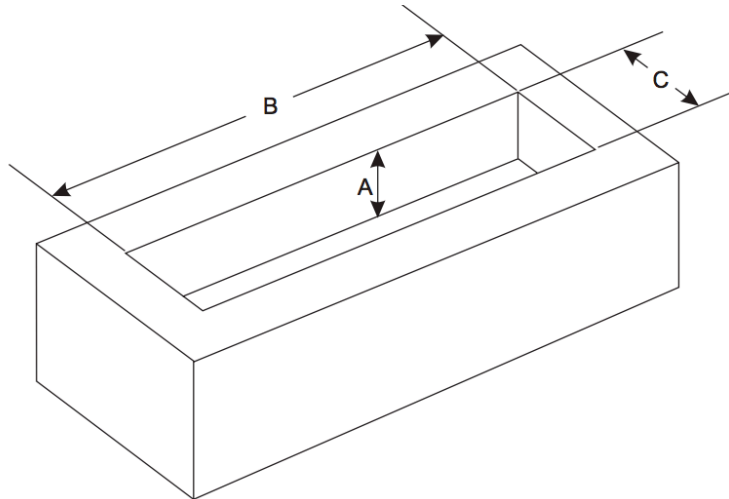

specifications

OUTDOOR LINEAR FIRE PIT SPECIFICATIONS

Internal Enclosure Dimensions (inches)

Model	A	B	C
OL48TP	7 1/2* Min.	51 3/4 Min. / 52 1/2 Max.	22 5/8 Min. / 23 1/2 Max.
OL60TP	7 1/2* Min.	63 3/4 Min. / 64 1/2 Max.	22 5/8 Min. / 23 1/2 Max.

*If installing a drain tray accessory, add at least 6 inches more to the height to allow for the drain pan, connector, and tubing.

OUTDOOR LINEAR FIREPLACE SPECIFICATIONS

Outdoor Linear Fireplace includes two metal studs and noncombustible backer board. Additional materials may be required for installation.

Model	A	B	C
OLL48FP	40 13/16	52	19 1/16
OLL48SP	40 13/16	52	22 5/16
OLL60FP	31	64	19 1/4
OLL60SP	31	64	22 1/2

*If installing a drain tray accessory, please see manual for additional instructions.

OUTDOOR FIREPLACE SPECIFICATIONS

Outdoor Fireplace includes two metal studs and noncombustible backer board. Additional materials may be required for installation.

Model	A	B	C
OP36FP	36	41	19 1/4
OP42FP	36	45	19 1/4