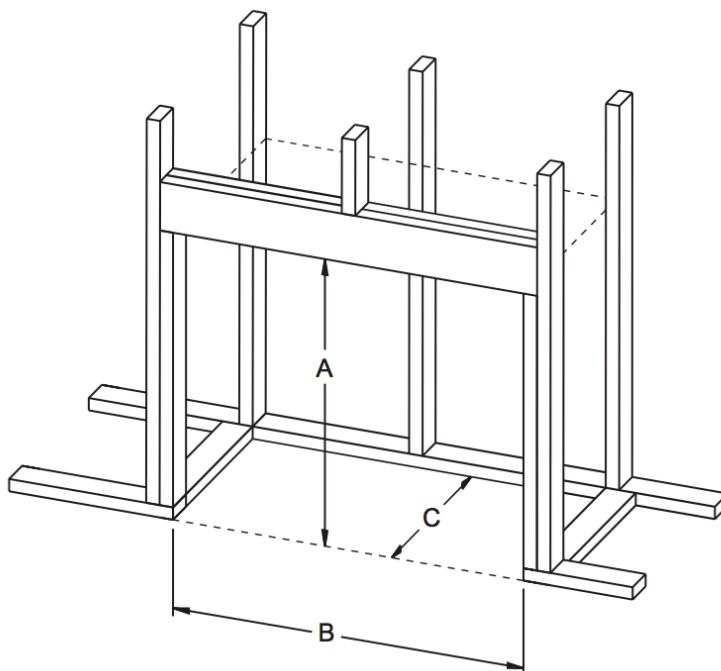

Model	A	B	C
OP36FB	36	41	19 1/4
OP42FB	36	45	19 1/4

Image can be referenced for Outdoor Linear Fireplace, Outdoor Traditional Fireplace, and Outdoor Firebox

TRADITIONAL BURNER SPECIFICATIONS

Model	Description	BTUs Input	Minimum Firebox Dimensions in Inches			
			Front Width	Rear Width	Depth	Height
ONR24	24-inch Outdoor Harmony Burner, Millivolt	50,000	34 5/16	28	15 9/16	24 3/16
ONI24	24-inch Outdoor Harmony Burner, IP	50,000	34 5/16	28	15 9/16	24 3/16
ONR30	30-inch Outdoor Harmony Burner, Millivolt	50,000	36 5/16	32	15 9/16	24 3/16
ONI30	30-inch Outdoor Harmony Burner, IP	50,000	36 5/16	32	15 9/16	24 3/16

CONTEMPORARY BURNER SPECIFICATIONS

Model	Description	Minimum Firebox Dimensions in Inches			
		Front Width	Rear Width	Depth	Height
OLI24	24-inch Outdoor Loft Burner, IP	34 5/16	28	15 9/16	24 3/16
OLI30	30-inch Outdoor Loft Burner, IP	38 5/16	32	15 9/16	24 3/16