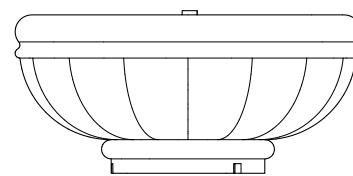

ROMA FIRE BOWL
GFRC CONCRETE

ISOMETRIC VIEW

TOP VIEW

RIGHT SIDE VIEW

FRONT SIDE VIEW

PART NUMBER	A	B	C	D	BTU
OPT-ROMFO24	24"	9"	10"	8"	45,000
OPT-ROMFO24E12V	24"	9"	10"	8"	45,000
OPT-ROMFO36	36"	18"	16"	12"	45,000
OPT-ROMFO36E12V	36"	18"	16"	12"	45,000

Fire Pit Material: GFRC Concrete
 Pan Material: 304 Stainless Steel
 Burner Material: 304 Stainless Steel
 Standard 2" Depth on all pans
12V ELECTRONIC IGNITION
 ANSI Z21.97-(2017) / CSA 2.41-(2017)

Match Lit Unit Includes: Pan, Burner, Gas Orifice, Gas Hoses, Key Valve, Key,
 12v Ignition Unit Includes: Pan, Burner, Gas Orifice, Gas Hoses, Key Valve, Key, Plug & Play Electronic Valve, Pilot Igniter.