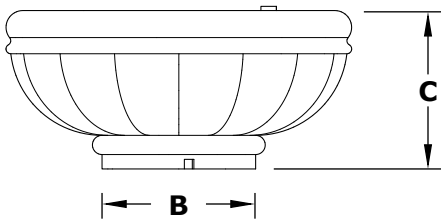

ROMA FIRE BOWL
GFRC CONCRETE

ISOMETRIC VIEW

TOP VIEW

RIGHT SIDE VIEW

FRONT SIDE VIEW

PART NUMBER	A	B	C	D	BTU
OPT-ROMFO24	24"	9"	10"	8"	45,000
OPT-ROMFO24E12V	24"	9"	10"	8"	45,000
OPT-ROMFO36	36"	18"	16"	12"	45,000
OPT-ROMFO36E12V	36"	18"	16"	12"	45,000

Fire Pit Material: GFRC Concrete
 Pan Material: 304 Stainless Steel
 Burner Material: 304 Stainless Steel
 Standard 2" Depth on all pans
12V ELECTRONIC IGNITION
 ANSI Z21.97-(2017) / CSA 2.41-(2017)

Match Lit Unit Includes: Pan, Burner, Gas Orifice, Gas Hoses, Key Valve, Key,
 12v Ignition Unit Includes: Pan, Burner, Gas Orifice, Gas Hoses, Key Valve, Key, Plug & Play Electronic Valve, Pilot Igniter.