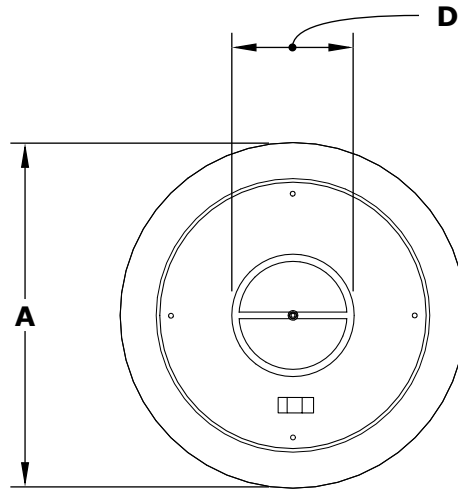

ROMA FIRE BOWL
GFRC CONCRETE

ISOMETRIC VIEW

TOP VIEW

RIGHT SIDE VIEW

FRONT SIDE VIEW

PART NUMBER	A	B	C	D	BTU
OPT-ROMFO24	24"	9"	10"	8"	45,000
OPT-ROMFO24E12V	24"	9"	10"	8"	45,000
OPT-ROMFO36	36"	18"	16"	12"	45,000
OPT-ROMFO36E12V	36"	18"	16"	12"	45,000

Fire Pit Material: GFRC Concrete
 Pan Material: 304 Stainless Steel
 Burner Material: 304 Stainless Steel
 Standard 2" Depth on all pans
12V ELECTRONIC IGNITION
 ANSI Z21.97-(2017) / CSA 2.41-(2017)

Match Lit Unit Includes: Pan, Burner, Gas Orifice, Gas Hoses, Key Valve, Key,
 12v Ignition Unit Includes: Pan, Burner, Gas Orifice, Gas Hoses, Key Valve, Key, Plug & Play Electronic Valve, Pilot Igniter.