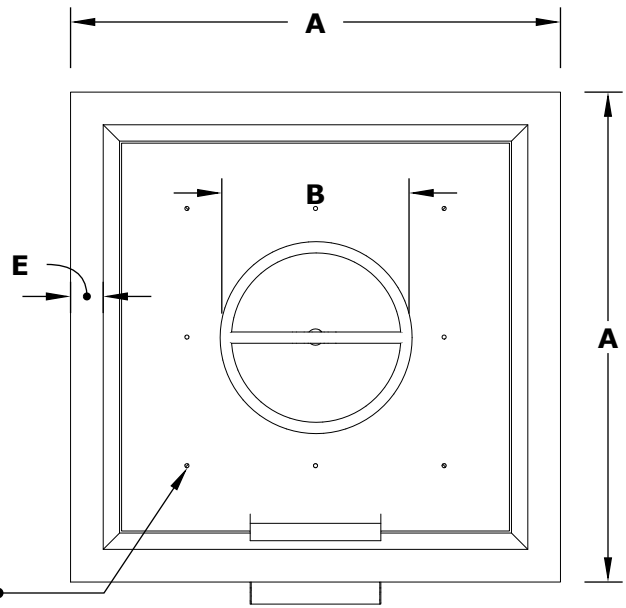

# MAYA FIRE WATER BOWL - STAINLESS STEEL

ISOMETRIC VIEW

TOP VIEW

RIGHT SIDE VIEW

FRONT SIDE VIEW

SKU	A	B	C	D	E	F	GPM	BTU
OPT-24SQSSF	24"	8"	10 3/4"	13"	2"	8"	7-10	45,000
OPT-24SQSSFWE12V	24"	8"	10 3/4"	13"	2"	8"	7-10	45,000
OPT-30SQSSF	30"	8"	10 1/4"	13"	3"	8"	7-10	45,000
OPT-30SQSSFWE12V	30"	8"	10 1/4"	13"	3"	8"	7-10	45,000
OPT-36SQSSF	36"	12"	12"	20"	2"	10"	7-10	65,000
OPT-36SQSSFWE12V	36"	12"	12"	20"	2"	10"	7-10	65,000

Bowl Material: Stainless Steel  
 Pan Material: 304 Stainless Steel  
 Burner Material: 304 Stainless Steel

**12V ELECTRONIC IGNITION**  
 ANSI Z21.97-(2017) / CSA 2.41-(2017)

Includes: Bowl, Pan, Burner, Scupper, Whistle Free Hose, NG Orifice OR LP Air Mixer, Black Lava Rock.