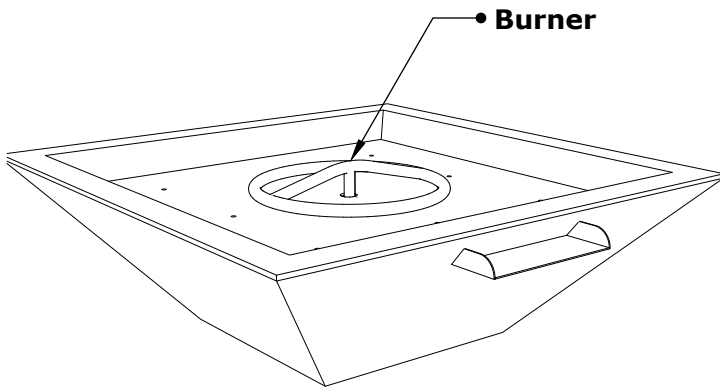

# MAYA FIRE WATER BOWL - STAINLESS STEEL

ISOMETRIC VIEW

TOP VIEW

RIGHT SIDE VIEW

FRONT SIDE VIEW

SKU	A	B	C	D	E	F	GPM	BTU
OPT-24SQSSF	24"	8"	10 3/4"	13"	2"	8"	7-10	45,000
OPT-24SQSSFWE12V	24"	8"	10 3/4"	13"	2"	8"	7-10	45,000
OPT-30SQSSF	30"	8"	10 1/4"	13"	3"	8"	7-10	45,000
OPT-30SQSSFWE12V	30"	8"	10 1/4"	13"	3"	8"	7-10	45,000
OPT-36SQSSF	36"	12"	12"	20"	2"	10"	7-10	65,000
OPT-36SQSSFWE12V	36"	12"	12"	20"	2"	10"	7-10	65,000

Bowl Material: Stainless Steel  
 Pan Material: 304 Stainless Steel  
 Burner Material: 304 Stainless Steel

**12V ELECTRONIC IGNITION**  
 ANSI Z21.97-(2017) / CSA 2.41-(2017)

Includes: Bowl, Pan, Burner, Scupper, Whistle Free Hose, NG Orifice OR LP Air Mixer, Black Lava Rock.