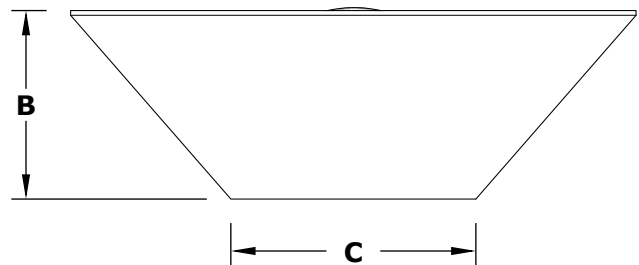

MAYA FIRE BOWL- COPPER

SKU	A	B	C	D	E	BTU
OPT-103-SQ24	24"	10"	12"	2"	8"	45,000
OPT-103-SQ24E12V	24"	10"	12"	2"	8"	45,000
OPT-103-SQ30	30"	10"	15"	2"	10"	65,000
OPT-103-SQ30E12V	30"	10"	15"	2"	10"	65,000
OPT-103-SQ36	36"	12"	18"	2"	10"	65,000
OPT-103-SQ36E12V	36"	12"	18"	2"	10"	65,000

Fire Bowl Material: Copper
Finish: Smooth Finish
Pan Material: 304 Stainless Steel
Burner Material: 304 Stainless Steel

12V ELECTRONIC IGNITION
ANSI Z21.97-(2017) / CSA 2.41-(2017)

Includes: Pan, Burner, NG or LP orifice, Whistle Free Hose, Black Lava Rock.