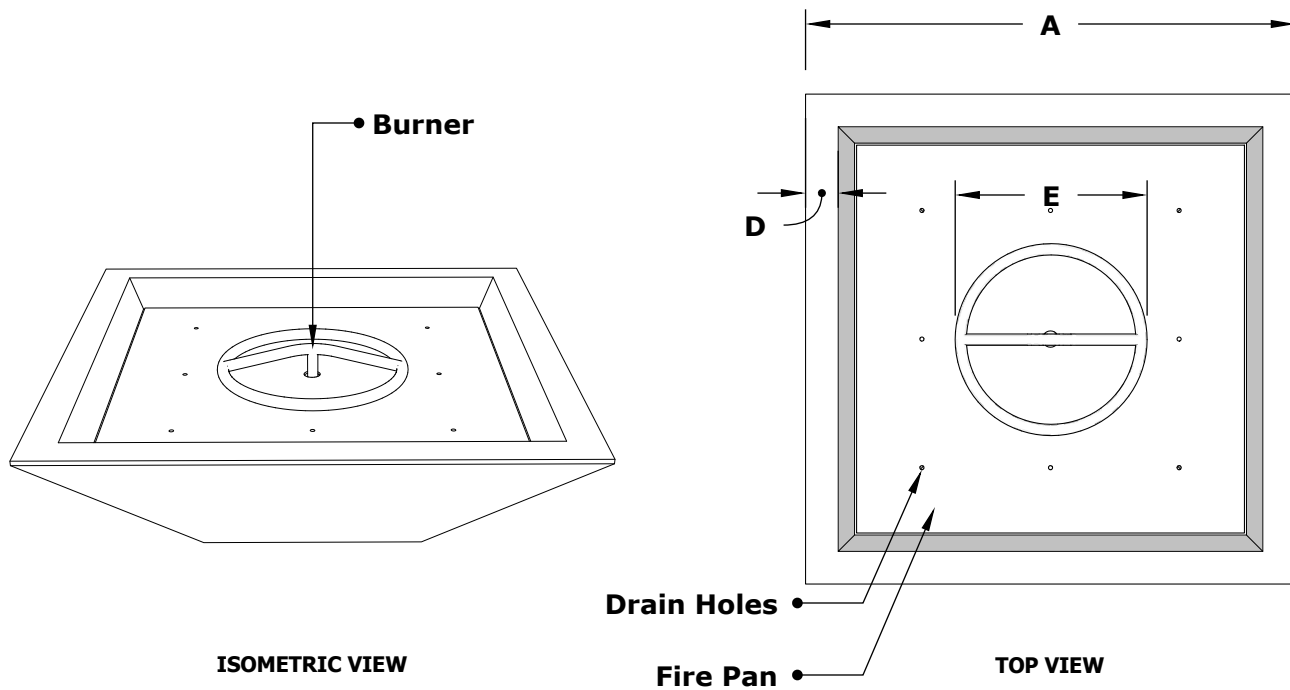

MAYA FIRE BOWL- COPPER

SKU	A	B	C	D	E	BTU
OPT-103-SQ24	24"	10"	12"	2"	8"	45,000
OPT-103-SQ24E12V	24"	10"	12"	2"	8"	45,000
OPT-103-SQ30	30"	10"	15"	2"	10"	65,000
OPT-103-SQ30E12V	30"	10"	15"	2"	10"	65,000
OPT-103-SQ36	36"	12"	18"	2"	10"	65,000
OPT-103-SQ36E12V	36"	12"	18"	2"	10"	65,000

Fire Bowl Material: Copper
Finish: Smooth Finish
Pan Material: 304 Stainless Steel
Burner Material: 304 Stainless Steel

12V ELECTRONIC IGNITION
ANSI Z21.97-(2017) / CSA 2.41-(2017)

Includes: Pan, Burner, NG or LP orifice, Whistle Free Hose, Black Lava Rock.