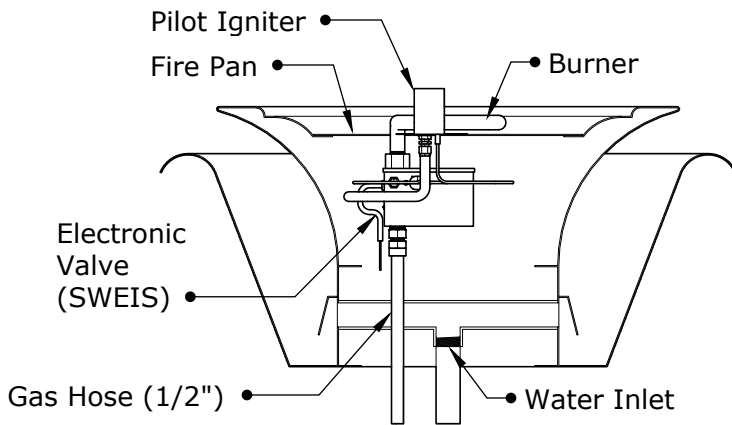

COPPER CAZO FIRE AND WATER BOWL, 360° SPILL

ISOMETRIC VIEW

TOP SIDE VIEW

FRONT SIDE VIEW

BOTTOM SIDE VIEW

SECTION VIEW

SKU	A1	A2	B	C1	C2	D	E	BTU
OPT-30FW360	30"	24"	16"	13.5"	11"	15"	9"	45,000
OPT-30FW360E12V	30"	24"	16"	13.5"	11"	15"	9"	45,000
OPT-36FW360	36"	24"	20"	13.5"	11"	15"	13"	45,000
OPT-36FW360E12V	36"	24"	20"	13.5"	11"	15"	13"	45,000

Fire Pit Material: Copper
 Finish: Smooth, Patina Finish
 Pan Material: 304 Stainless Steel
 Burner Material: 304 Stainless Steel

12V/110V ELECTRONIC IGNITION
 ANSI Z21.97-(2017) / CSA 2.41-(2017)

Match Lit Units Includes: Bowl, Pan, Burner, Whistle Free Hoses, Lava Rock.

12V Units Includes: Bowl, Pan, Burner, Whistle Free Hoses, 12V Electronic Valve, Igniter Pilot, 12-14V Transformer, Lava Rock.

Proprietary & Confidential: The information contained in this drawing is the sole property of **The Outdoor Plus**. Any reproduction or as a whole without written permission of **The Outdoor Plus** is prohibited.