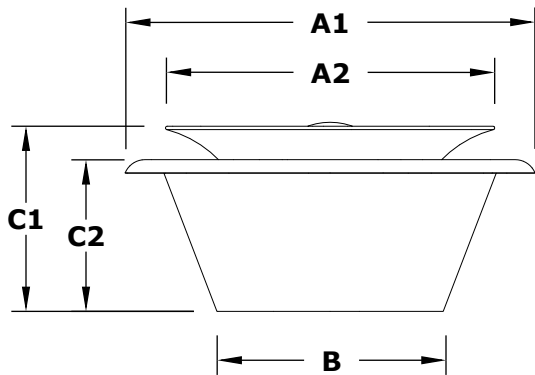

COPPER CAZO FIRE AND WATER BOWL, 360° SPILL

ISOMETRIC VIEW

TOP SIDE VIEW

FRONT SIDE VIEW

BOTTOM SIDE VIEW

SECTION VIEW

SKU	A1	A2	B	C1	C2	D	E	BTU
OPT-30FW360	30"	24"	16"	13.5"	11"	15"	9"	45,000
OPT-30FW360E12V	30"	24"	16"	13.5"	11"	15"	9"	45,000
OPT-36FW360	36"	24"	20"	13.5"	11"	15"	13"	45,000
OPT-36FW360E12V	36"	24"	20"	13.5"	11"	15"	13"	45,000

Fire Pit Material: Copper
 Finish: Smooth, Patina Finish
 Pan Material: 304 Stainless Steel
 Burner Material: 304 Stainless Steel

12V/110V ELECTRONIC IGNITION
 ANSI Z21.97-(2017) / CSA 2.41-(2017)

Match Lit Units Includes: Bowl, Pan, Burner, Whistle Free Hoses, Lava Rock.