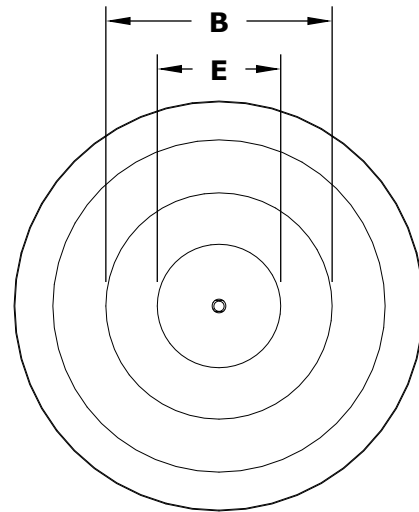

COPPER CAZO FIRE AND WATER BOWL, 360° SPILL

ISOMETRIC VIEW

TOP SIDE VIEW

FRONT SIDE VIEW

BOTTOM SIDE VIEW

SECTION VIEW

SKU	A1	A2	B	C1	C2	D	E	BTU
OPT-30FW360	30"	24"	16"	13.5"	11"	15"	9"	45,000
OPT-30FW360E12V	30"	24"	16"	13.5"	11"	15"	9"	45,000
OPT-36FW360	36"	24"	20"	13.5"	11"	15"	13"	45,000
OPT-36FW360E12V	36"	24"	20"	13.5"	11"	15"	13"	45,000

Fire Pit Material: Copper
 Finish: Smooth, Patina Finish
 Pan Material: 304 Stainless Steel
 Burner Material: 304 Stainless Steel

12V/110V ELECTRONIC IGNITION
 ANSI Z21.97-(2017) / CSA 2.41-(2017)

Match Lit Units Includes: Bowl, Pan, Burner, Whistle Free Hoses, Lava Rock.