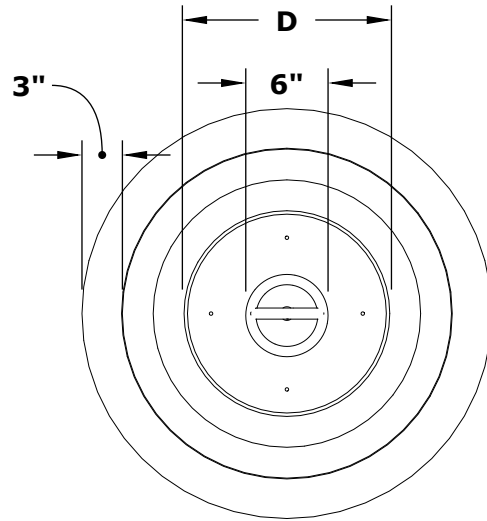

COPPER CAZO FIRE AND WATER BOWL, 360° SPILL

ISOMETRIC VIEW

TOP SIDE VIEW

FRONT SIDE VIEW

BOTTOM SIDE VIEW

SECTION VIEW

SKU	A1	A2	B	C1	C2	D	E	BTU
OPT-30FW360	30"	24"	16"	13.5"	11"	15"	9"	45,000
OPT-30FW360E12V	30"	24"	16"	13.5"	11"	15"	9"	45,000
OPT-36FW360	36"	24"	20"	13.5"	11"	15"	13"	45,000
OPT-36FW360E12V	36"	24"	20"	13.5"	11"	15"	13"	45,000

Fire Pit Material: Copper
 Finish: Smooth, Patina Finish
 Pan Material: 304 Stainless Steel
 Burner Material: 304 Stainless Steel

12V/110V ELECTRONIC IGNITION
 ANSI Z21.97-(2017) / CSA 2.41-(2017)

Match Lit Units Includes: Bowl, Pan, Burner, Whistle Free Hoses, Lava Rock.