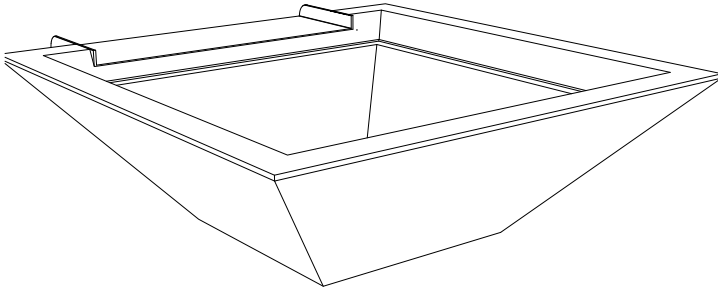

MAYA COPPER WATER BOWL - WIDE SPILL

ISOMETRIC VIEW

TOP VIEW

RIGHT SIDE VIEW

FRONT SIDE VIEW

SKU	A	B	C	D	GPM
OPT-24SCXW	24"	12"	10"	12"	15
OPT-30SCXW	30"	15"	10"	24"	15
OPT-36SCXW	36"	18"	12"	30"	15

Bowl Material: Copper