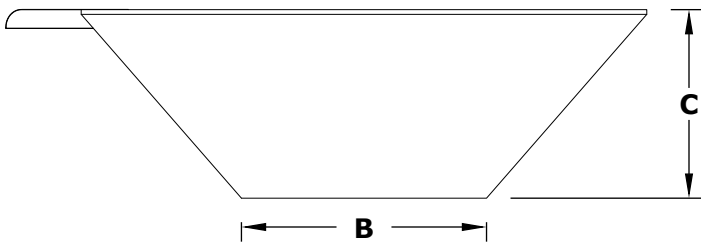

MAYA COPPER WATER BOWL - WIDE SPILL

ISOMETRIC VIEW

TOP VIEW

RIGHT SIDE VIEW

FRONT SIDE VIEW

SKU	A	B	C	D	GPM
OPT-24SCXW	24"	12"	10"	12"	15
OPT-30SCXW	30"	15"	10"	24"	15
OPT-36SCXW	36"	18"	12"	30"	15

Bowl Material: Copper