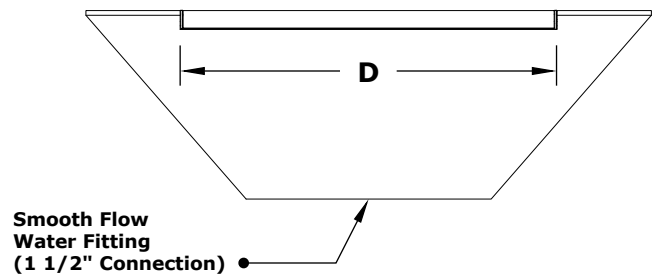

MAYA COPPER WATER BOWL - WIDE SPILL

ISOMETRIC VIEW

TOP VIEW

RIGHT SIDE VIEW

FRONT SIDE VIEW

SKU	A	B	C	D	GPM
OPT-24SCXW	24"	12"	10"	12"	15
OPT-30SCXW	30"	15"	10"	24"	15
OPT-36SCXW	36"	18"	12"	30"	15

Bowl Material: Copper