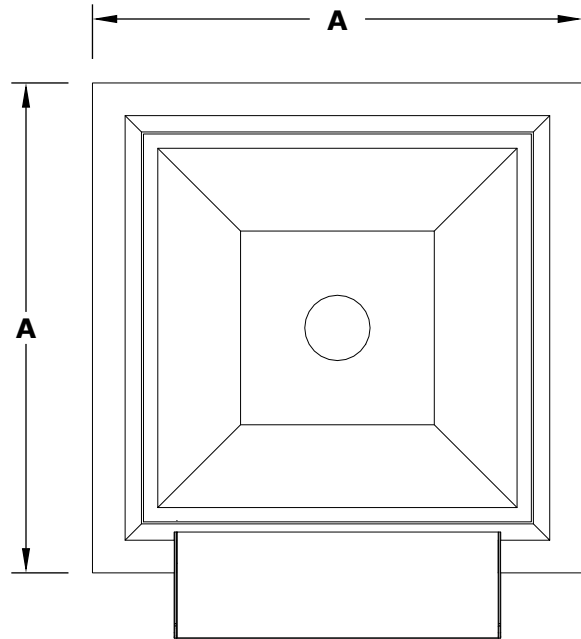

MAYA COPPER WATER BOWL - WIDE SPILL

ISOMETRIC VIEW

TOP VIEW

RIGHT SIDE VIEW

FRONT SIDE VIEW

SKU	A	B	C	D	GPM
OPT-24SCXW	24"	12"	10"	12"	15
OPT-30SCXW	30"	15"	10"	24"	15
OPT-36SCXW	36"	18"	12"	30"	15

Bowl Material: Copper