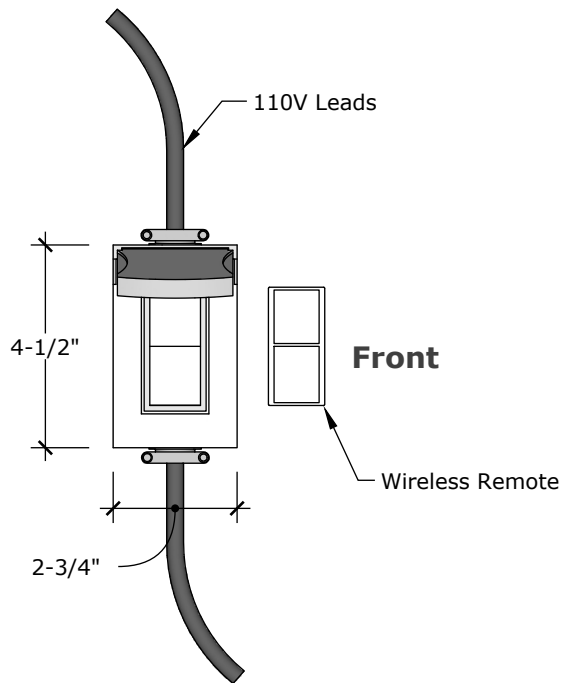

**Isometric**

**Front**

<b>110V Remote Control with Wireless Receiver</b>	
<b>Part Number</b>	OPT-RC110V
Suited for 110V Only	
110VAC Leads Included	

**Bottom**

**Right Side**

**Left Side**