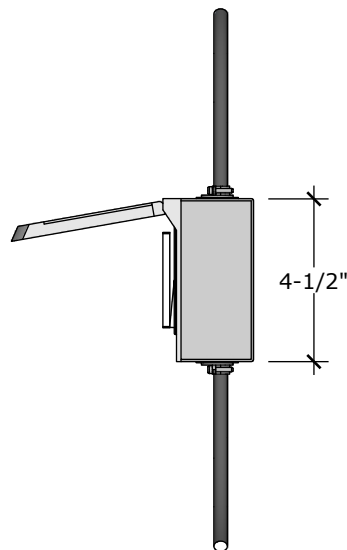

**Isometric**

**Front**

<b>110V Remote Control with Wireless Receiver</b>	
<b>Part Number</b>	OPT-RC110V
Suited for 110V Only	
110VAC Leads Included	

**Bottom**

**Right Side**

**Left Side**