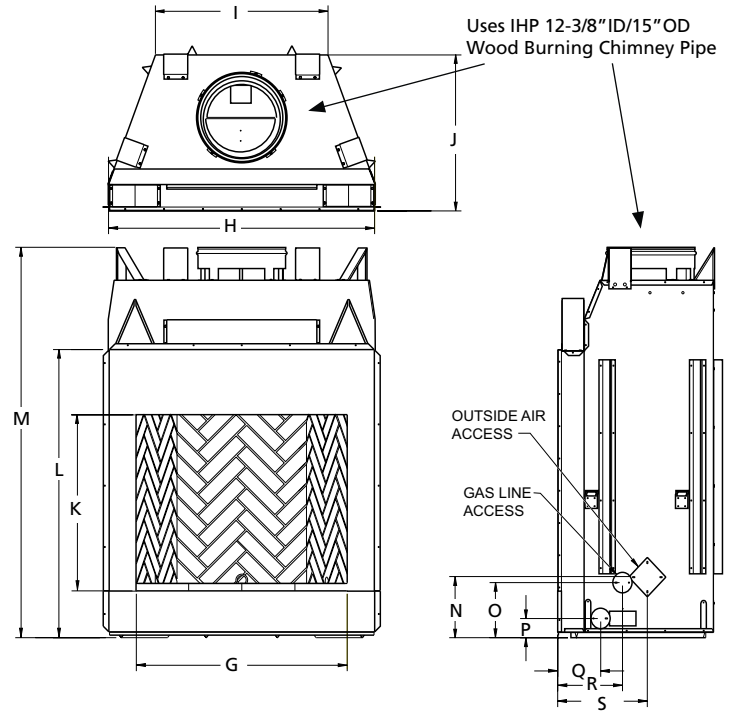

## FLAT WALL FRAMING SPECIFICATIONS

	WRE4536	WRE4542	WRE4550
A	67-1/8"	67-1/8"	67-1/8"
B	45-1/4"	51-1/4"	59-1/4"
C	28-1/4"	30-1/8"	30-1/8"

## APPLIANCE SPECIFICATIONS

	WRE4536	WRE4542	WRE4550
G	36"	42"	50"
H	45-1/8"	51-1/8"	59"
I	29"	30-1/2"	38-1/2"
J	26-5/8"	29"	28-1/2"
K	30"	30"	30"
L	49"	49"	49"
M	67"	67"	67"
N	10-1/2"	10-1/2"	10-1/2"
O	9-1/2"	9-1/2"	9-1/2"
P	3-1/2"	3-1/2"	3-1/2"
Q	7-1/4"	8-1/2"	8-1/2"
R	11"	13"	13"
S	15-1/4"	17"	17"