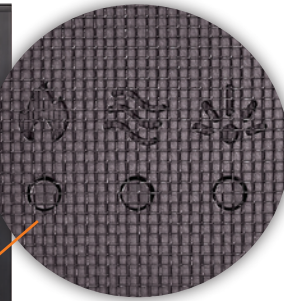

SimpliFire[®]
Fire Made Simple

Electric

Inception Fireplace

Game-changing Technology

Authentic, digital flames come to life with Digital Spark™ technology, which combines the latest in imaging technology and fire content to deliver a true-to-life fireside experience. Choose from a range of wood or gas fire backdrops and sounds to enhance the ambiance. Enjoy a 36-inch wide opening with no glass or glare to interrupt the view.

Watch it Burn

Controls – Personalize your fireplace

ON-FIREPLACE BUTTONS: Control the flame, heater and lights with buttons on lower right of fireplace.

 **Flames:** Flames On/Off; Fireplace Off

 **Heater:** On/Off