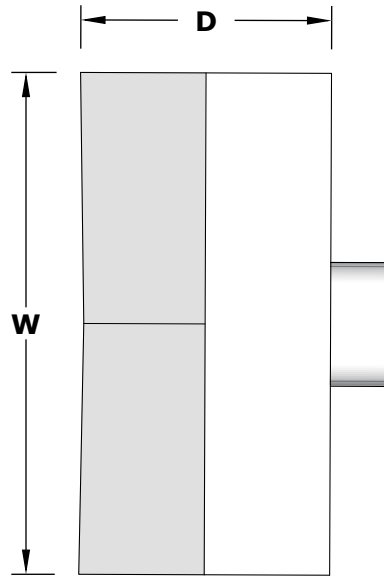

Single V SCUPPER

STAINLESS STEEL / COPPER

ISOMETRIC VIEW

TOP VIEW

RIGHT SIDE VIEW

1 1/2"
Female Water Inlet

FRONT SIDE VIEW

PART NUMBER	W	H	D	Inlets
OPT-VSS4	4"	4"	3"	1 Inlet
OPT-VSS5	5"	4"	3"	1 Inlet
OPT-VSS6	6"	4"	3"	1 Inlet
OPT-VSS7	7"	4"	3"	1 Inlet
OPT-VSS8	8"	4"	3"	1 Inlet

Scupper Material: 316 Stainless Steel / Copper

Drawn By	Daniel M.
Date Created	March 14, 2023