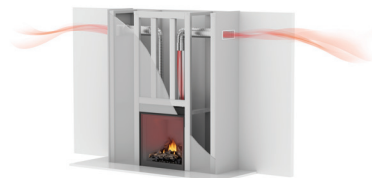

ALTITUDE™

A36 | A42 | DIRECT VENT GAS FIREPLACE

ENHANCE YOUR WELLBEING

Napoleon's Power of Fire research has proved a fireplace can help reduce stress and stimulate your brain.

FEATURES

- Full view fireplace featuring an optimum view of the fire
- Full view safety barrier included
- Optional heat circulating blower
- From 27,500 to 30,000 BTU's
- Available sizes - 36", 42"

Split oak log set included for a realistic appearance

Five decorative brick panel kits include MIRRO-FLAME™ Porcelain Reflective Radiant Panels, Black Illusion Glass, Westminster™ Standard and Herringbone, and Newport™ Standard

Optional passive Universal Heat Management System ensures efficient and silent heat circulation, allowing for a reduced TV installation height

Optional finishing trims – charcoal, black, gun metal, copper

Optional zen front – charcoal, black

Remote control optional (F45 and F60)

napoleon.com