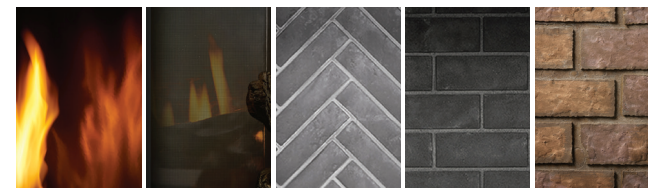

ALTITUDE™

A36 | A42 | DIRECT VENT GAS FIREPLACE

ENHANCE YOUR WELLBEING

Napoleon's Power of Fire research has proved a fireplace can help reduce stress and stimulate your brain.

FEATURES

- Full view fireplace featuring an optimum view of the fire
- Full view safety barrier included
- Optional heat circulating blower
- From 27,500 to 30,000 BTU's
- Available sizes - 36", 42"

Split oak log set included for a realistic appearance

Five decorative brick panel kits include MIRRO-FLAME™ Porcelain Reflective Radiant Panels, Black Illusion Glass, Westminster™ Standard and Herringbone, and Newport™ Standard

Optional passive Universal Heat Management System ensures efficient and silent heat circulation, allowing for a reduced TV installation height

Optional finishing trims – charcoal, black, gun metal, copper

Optional zen front – charcoal, black

Remote control optional (F45 and F60)

napoleon.com