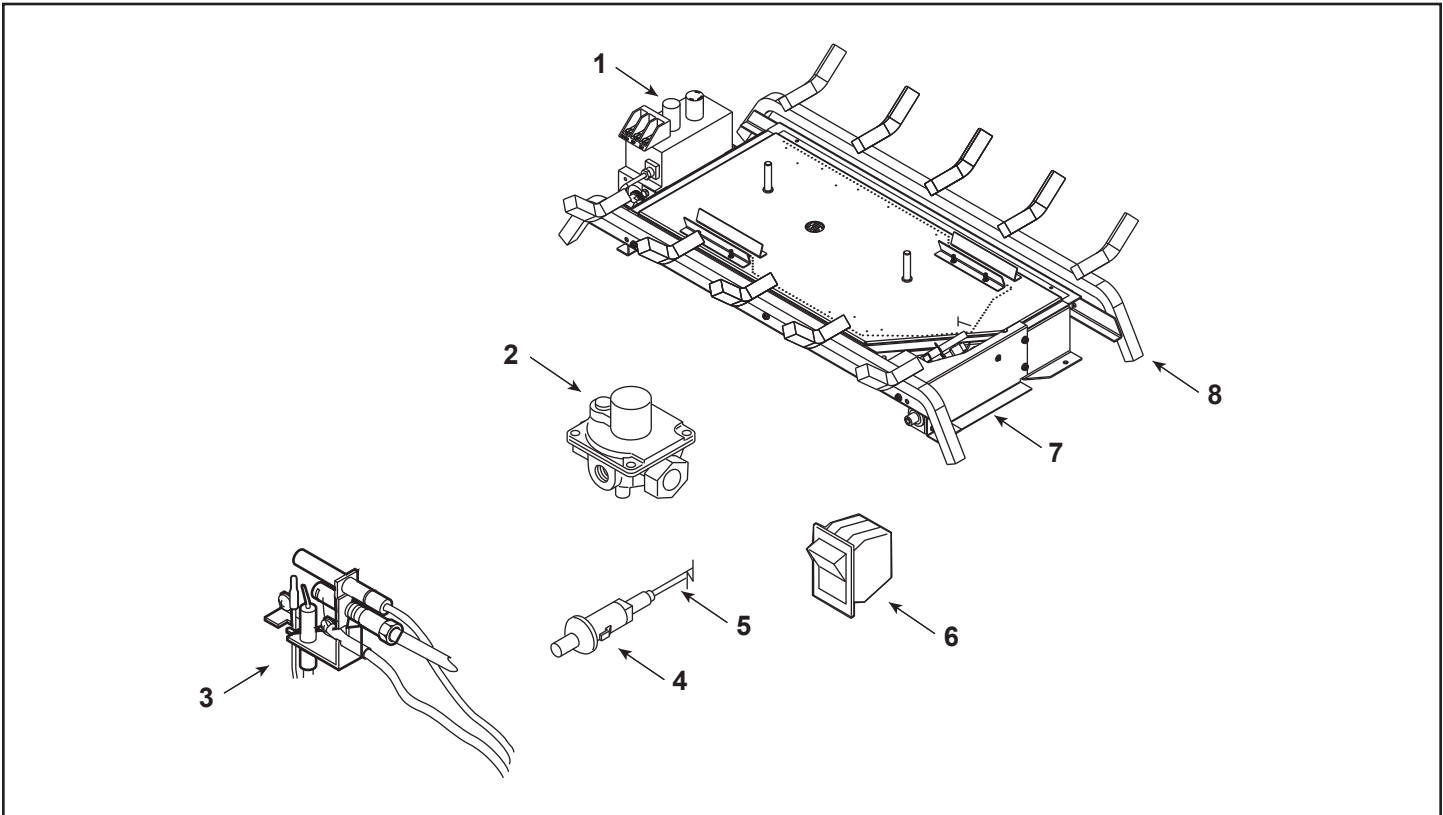

Service Parts

NBST27NV-B, NBST27PV-B

Natural Blaze
27" See-Through Hearth Kit

Beginning Manufacturing Date: Jun 2018
Ending Manufacturing Date: Active

IMPORTANT: THIS IS DATED INFORMATION. Parts must be ordered from a dealer or distributor. **Hearth and Home Technologies does not sell directly to consumers.** Provide model number and serial number when requesting service parts from your dealer or distributor.

Stocked at Depot

ITEM	DESCRIPTION	COMMENTS	PART NUMBER	
1	Control Valve	NG	SRV14D0467	Y
		Propane	SRV14D0468	Y
2	Pilot Regulator	NG Only	SRV14D0469	Y
3	Pilot Assembly	NG	20303785K	Y
		Propane	20303786K	Y
4	Piezo Ignitor		SRV14D0503	Y
5	Piezo Wire		SRV00K0632	Y
6	On/Off Switch		SRV32D0232	Y
7	Burner Assembly	NG	SRV81D3016	Y
		Propane	SRV81D3028	Y
8	Grate Assembly	Qty 2 req	SRV4615-005	
	Tubing, Regulator to Pilot	NG	SRV81D3009	
	Tubing, Regulator to Valve	NG	SRV81D3010	
	Tubing, Valve to Venturi		SRV81D3008	
	Tubing, Pilot to Valve	Propane	SRV81D3011	
	Wiring Harness		SRV70D0050	Y
	Lava Rock	2.5lb	SRV00F0540	
	Rock Wool	4 grams	SRV59D0096	Y