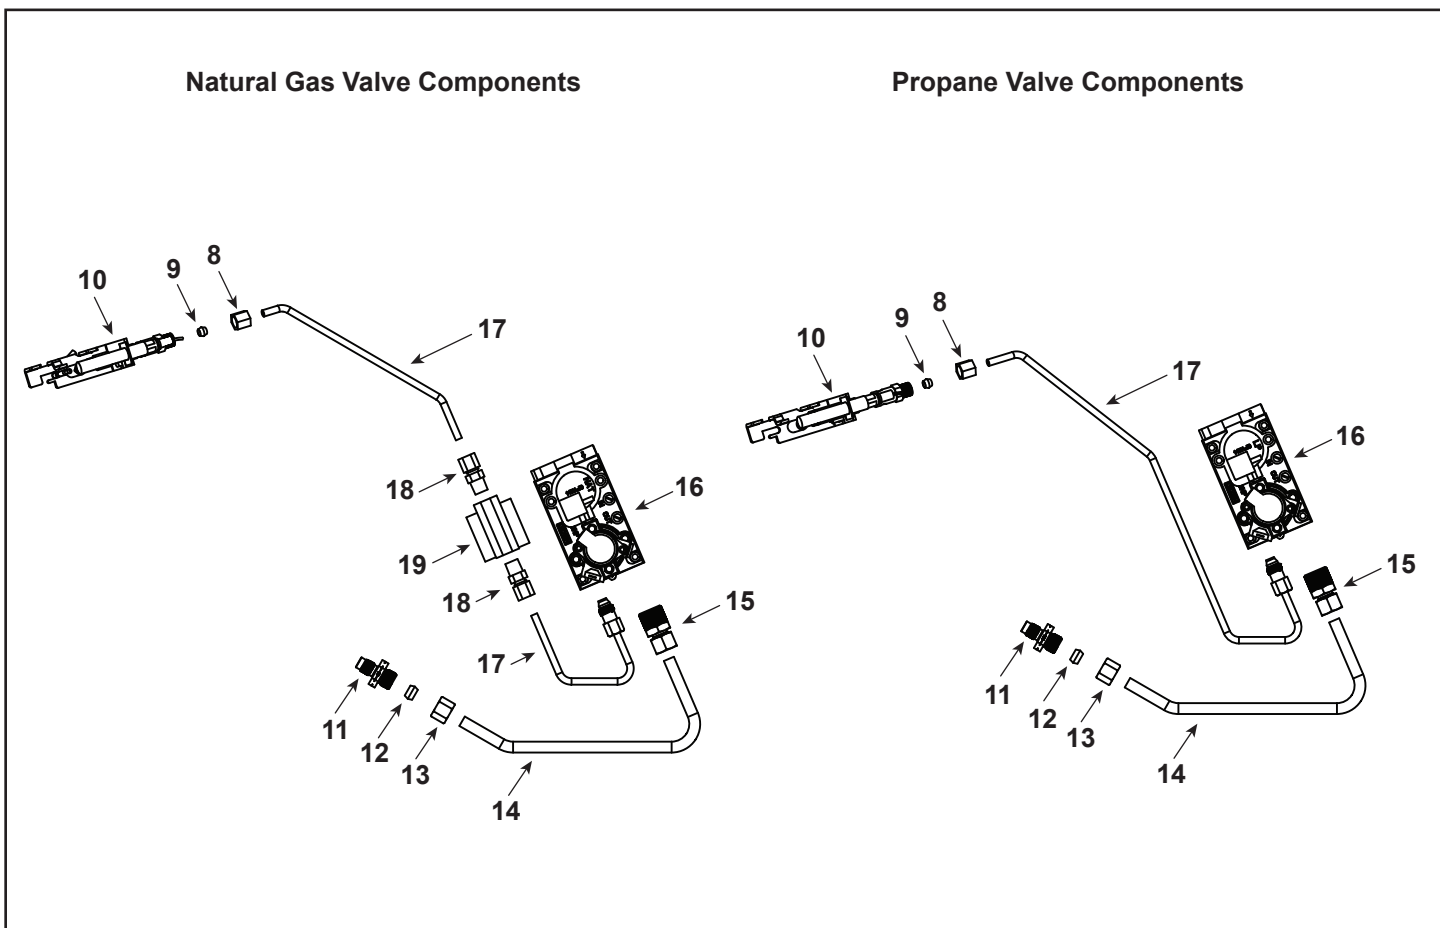

Stocked at Depot

ITEM	DESCRIPTION	COMMENTS	PART NUMBER
1	Log # 1, Rear Base		SRV4614-300
2	Log # 2, Mid Base		SRV4614-301
3	Log # 3, Right Mid Cross		SRV4614-302
4	Log # 4, Center Mid Cross		SRV4614-303
5	Log # 5, Left Mid Cross		SRV4614-304
6	Log # 6, Left Midcurved Cross		SRV4614-305
7	Log # 7, Small Front		SRV4614-306
8	Log # 8, Chunk		SRV4614-307

Stocked at Depot

ITEM	DESCRIPTION	COMMENTS	PART NUMBER	
1	Log Support Assembly		SRV4614-005	
2	Burner Assembly		SRV4614-001	Y
3	Grate Assembly		SRV4614-004	
4	Thermocouple Module		SRV20303179	Y
5	Control Module		SRV4018-069	Y
6	Battery Pack		SRV4018-323	Y
7	Component Cover		20302870K	
	Wire Assembly, ODS Box to Adapter Box		SRV4604-304	Y
	Wire Assembly, Service		SRV00K0632	Y
	Wire, Thermocouple Module		SRV20301890	Y
	Remote Control, RC300-MON-VFL		SRV4018-149	Y
	Lava Rock, 2.5 lbs. bags	Qty 2 req	SRV00F0540	Y
	Rock Wool	2 grams	SRV81D2011	Y

Stocked at Depot

ITEM	DESCRIPTION	COMMENTS	PART NUMBER	
8	Nut, 3/8-24 UNF 3/16 Tube		SRV00F0077	
9	Ferrule, 3/16 Tube		SRV00F0078	
10	Pilot ODS	NG	SRV14D0473	Y
		Propane	SRV14D0477	Y
	Venturi Gasket		SRV45D0032	Y
11	Injector	NG (#38)	SRV33D5040	
		Propane (#52)	SRV58D0052	
12	Ferrule, 5/16 Tube		SRV00K0918	
13	Nut, 1/2-24 UNF 5/16 Tube		SRV00K0917	
14	Tube, 5/16 Valve to Burner		SRV4623-150	Y
15	Fitting, 5/16 Tube x 3/8 MPT		SRV11V0313	
16	Valve	NG	SRV4018-047	Y
		Propane	SRV4018-048	Y
17	Tube, 3/16 Pilot		SRV4621-152	
18	Fitting, 3/16 Tube x 1/8 MPT	NG (Qty 2 req)	SRV20H0109	Y
19	Pilot Regulator	NG	SRV14D0469	Y