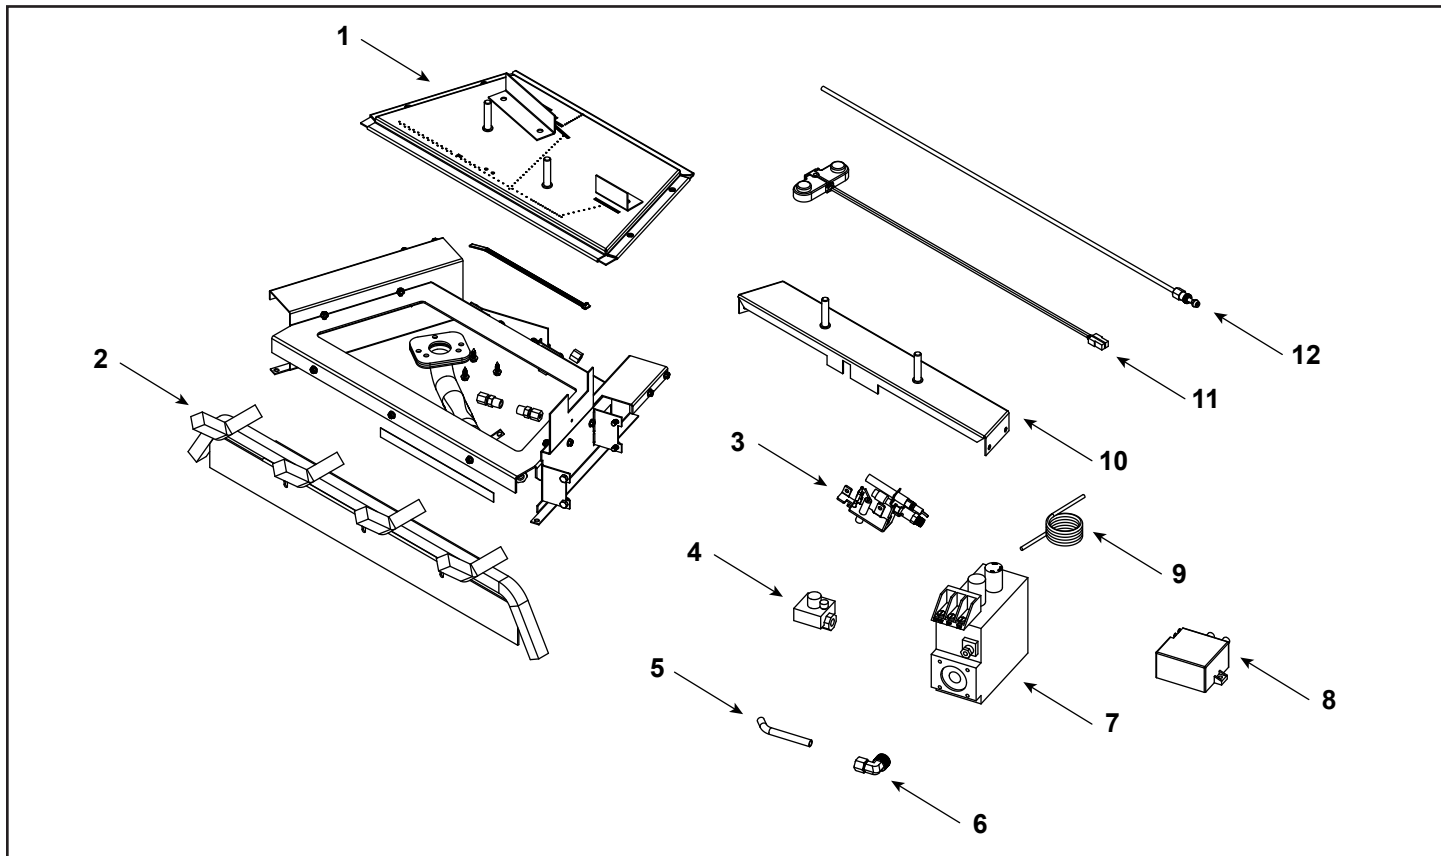

IMPORTANT: THIS IS DATED INFORMATION. Parts must be ordered from a dealer or distributor. **Hearth and Home Technologies does not sell directly to consumers.** Provide model number and serial number when requesting service parts from your dealer or distributor.

Stocked at Depot

ITEM	DESCRIPTION	COMMENTS	PART NUMBER	
1	Burner Assembly		SRV4614-001	Y
2	Grate Weldment		SRV4614-004	
3	Pilot, ODS MV	NG	SRV14D0473	Y
		Propane	SRV14D0477	Y
4	Pilot Regulator	For NG Only	SRV14D0469	Y
5	Tube, Venturi to Valve		SRV4614-119	
6	FIT 5/16 FPT x 3/8 MPT		SRV39D0096	
7	Valve, MV w/Stepper	NG	SRV4604-023	Y
		Propane	SRV4604-024	Y
8	Piezo Battery Module		SRV45D0077	Y
9	Wire Assembly		SRV00K0632	Y
10	Log Support Weldment		SRV4614-005	
11	Switch Piezo SIT 820		SRV45D0078	Y
12	Pilot Tube		SRV20304115	Y
	Remote Transmitter		SRV20308625	
	Remote Receiver		SRV20308624