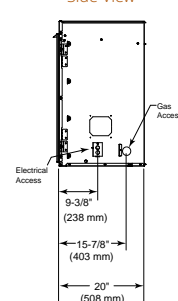

SPECIFICATIONS

LANAI

Model	Front Width A		Height B		Depth C		Viewing Area D x E	BTU/hr Input
	Unit	Framing	Unit	Framing	Unit	Framing		
Lanai 48"	52-1/8" [1324]	52-3/4" [1340]	39-1/2" [1003]	39-3/4" [1009]	13-3/8" [340]	13-3/8" [340]	47-7/8" x 17" [1216 x 432]	55,000
Lanai 60"	64-1/8" [1629]	64-3/4" [1645]	39-1/2" [1003]	39-3/4" [1009]	13-3/8" [340]	13-3/8" [340]	60" x 17" [1524 x 432]	65,000

LANAI DOUBLE-SIDED

Model	Width		Height		Depth		Viewing Area	BTU/hr Input
	Unit	Framing	Unit	Framing	Unit	Framing		
Lanai See-Through 48"	52-1/8" [1324]	52-3/4" [1340]	39-1/2" [1003]	39-3/4" [1009]	13" [330]	11-5/8" [295]	47-7/8" x 17" [1216 x 432]	55,000

COURTYARD

Model	Front Width A		Back Width B		Height		Depth		Viewing Area	BTU/hr Input
	Unit	Framing	Unit	Framing	Unit	Framing	Unit	Framing		
Courtyard 36"	36" [914]	42-1/2" [1080]	31-1/4" [794]	42-1/2" [1080]	34" [864]	34-1/4" [870]	20" [508]	20-1/4" [514]	36" x 30" [914 x 762]	55,000
Courtyard 42"	42" [1067]	48-1/2" [1232]	37-1/4" [946]	48-1/2" [1232]	34" [864]	34-1/4" [870]	20" [508]	20-1/4" [514]	42" x 30" [1067 x 762]	55,000

Side View