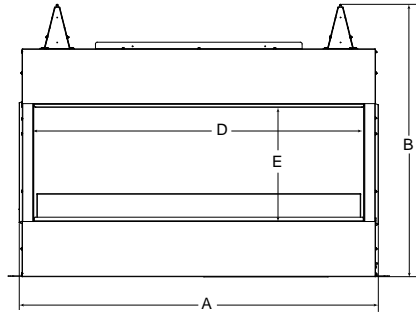

SPECIFICATIONS

LANAI

Model	Front Width A		Height B		Depth C		Viewing Area D x E	BTU/hr Input
	Unit	Framing	Unit	Framing	Unit	Framing		
Lanai 48"	52-1/8" [1324]	52-3/4" [1340]	39-1/2" [1003]	39-3/4" [1009]	13-3/8" [340]	13-3/8" [340]	47-7/8" x 17" [1216 x 432]	55,000
Lanai 60"	64-1/8" [1629]	64-3/4" [1645]	39-1/2" [1003]	39-3/4" [1009]	13-3/8" [340]	13-3/8" [340]	60" x 17" [1524 x 432]	65,000

Front View