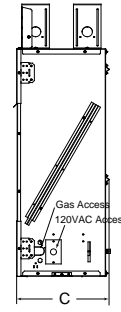

## LANAI DOUBLE-SIDED

Model	Width		Height		Depth		Viewing Area	BTU/hr Input
	Unit	Framing	Unit	Framing	Unit	Framing		
Lanai See-Through 48"	52-1/8" [1324]	52-3/4" [1340]	39-1/2" [1003]	39-3/4" [1009]	13" [330]	11-5/8" [295]	47-7/8" x 17" [1216 x 432]	55,000