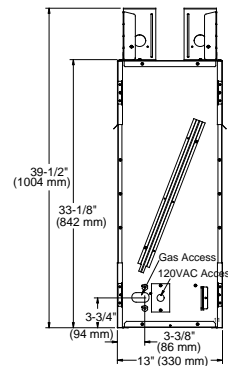

SPECIFICATIONS

LANAI

Model	Front Width A		Height B		Depth C		Viewing Area D x E	BTU/hr Input
	Unit	Framing	Unit	Framing	Unit	Framing		
Lanai 48"	52-1/8" [1324]	52-3/4" [1340]	39-1/2" [1003]	39-3/4" [1009]	13-3/8" [340]	13-3/8" [340]	47-7/8" x 17" [1216 x 432]	55,000
Lanai 60"	64-1/8" [1629]	64-3/4" [1645]	39-1/2" [1003]	39-3/4" [1009]	13-3/8" [340]	13-3/8" [340]	60" x 17" [1524 x 432]	65,000

LANAI DOUBLE-SIDED

Model	Width		Height		Depth		Viewing Area	BTU/hr Input
	Unit	Framing	Unit	Framing	Unit	Framing		
Lanai See-Through 48"	52-1/8" [1324]	52-3/4" [1340]	39-1/2" [1003]	39-3/4" [1009]	13" [330]	11-5/8" [295]	47-7/8" x 17" [1216 x 432]	55,000

Side View

COURTYARD

Model	Front Width A		Back Width B		Height		Depth		Viewing Area	BTU/hr Input
	Unit	Framing	Unit	Framing	Unit	Framing	Unit	Framing		
Courtyard 36"	36" [914]	42-1/2" [1080]	31-1/4" [794]	42-1/2" [1080]	34" [864]	34-1/4" [870]	20" [508]	20-1/4" [514]	36" x 30" [914 x 762]	55,000
Courtyard 42"	42" [1067]	48-1/2" [1232]	37-1/4" [946]	48-1/2" [1232]	34" [864]	34-1/4" [870]	20" [508]	20-1/4" [514]	42" x 30" [1067 x 762]	55,000