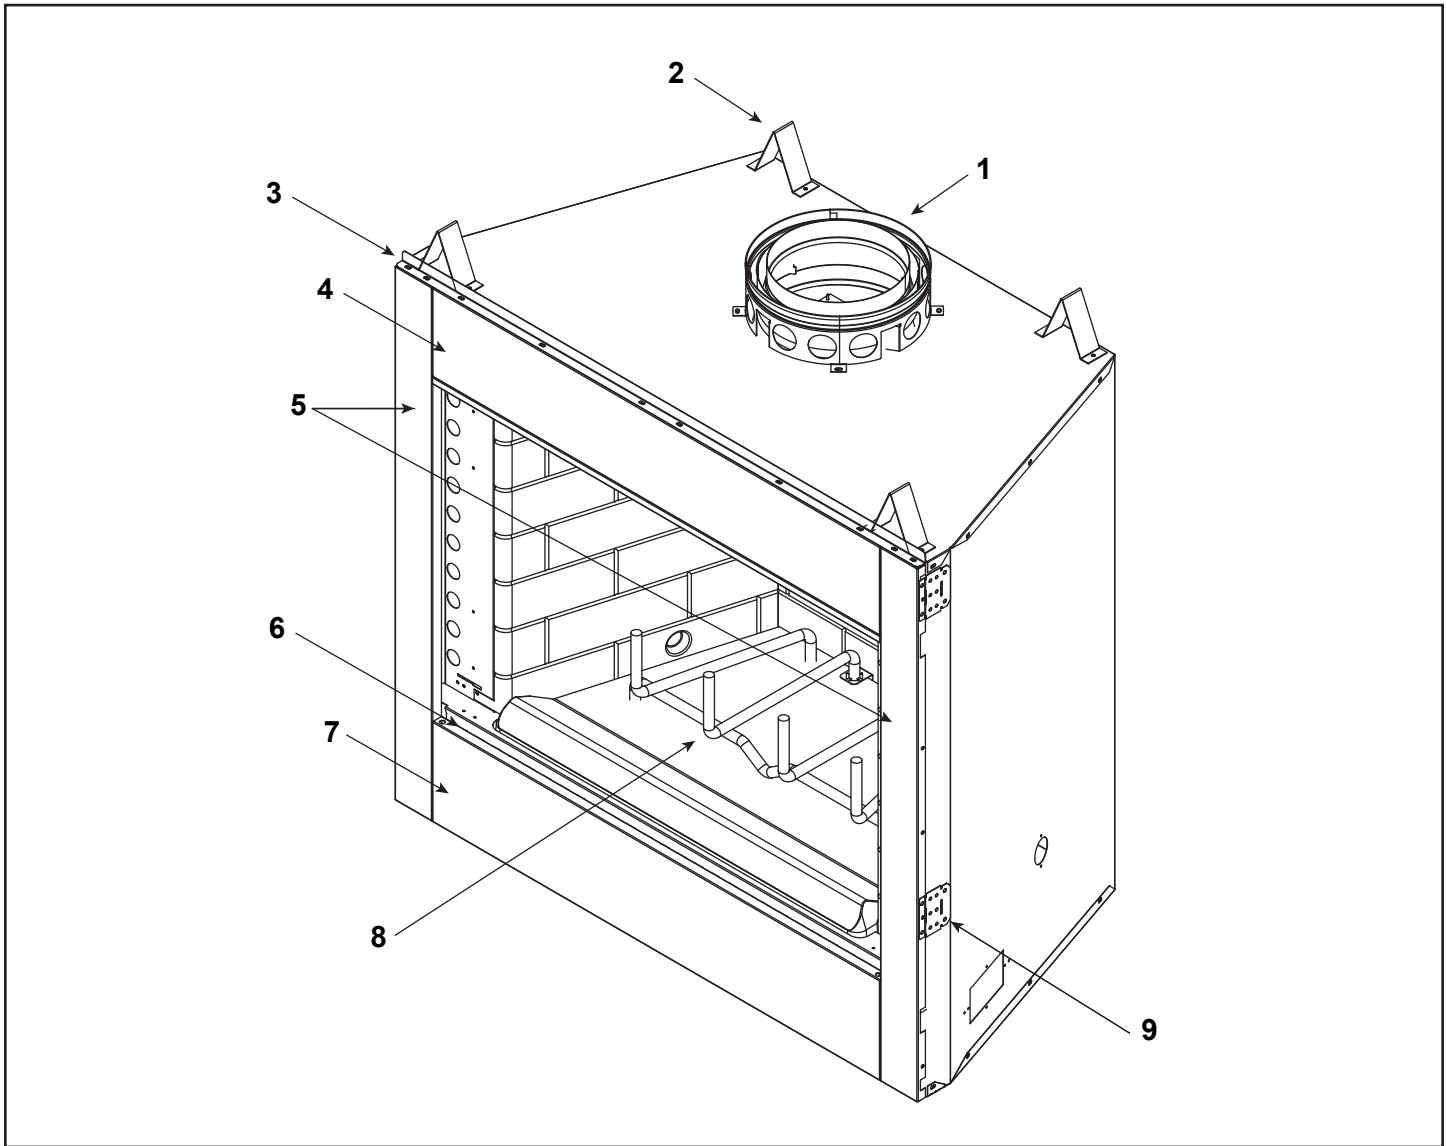

Service Parts

SA42R

Sovereign
42" Woodburning Fireplaces

Beginning Manufacturing Date: N/A
Ending Manufacturing Date: Active

IMPORTANT: THIS IS DATED INFORMATION. Parts must be ordered from a dealer or distributor. **Hearth and Home Technologies does not sell directly to consumers.** Provide model number and serial number when requesting service parts from your dealer or distributor.

ITEM	DESCRIPTION	COMMENTS	PART NUMBER
1	Starter Section		SRV22069
2	Top Standoff	Qty 4 req.	SRV4044-111
3	Drywall Flange		28388
4	Front Face (Top)		SRV30566BK
5	Column (Right or Left)		SRV29899BK
6	Hearth Filler		SRV30332BK
7	Front Face (Bottom)		SRV28377BK
8	Grate		GR19
	Grate Clip	Qty 2 req.	SRV28062

Additional Service parts on following page.