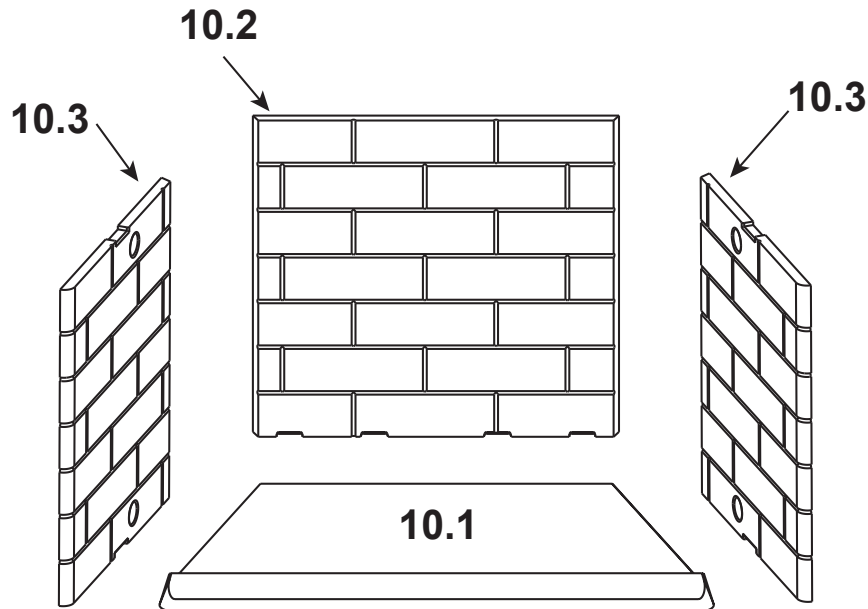

IMPORTANT: THIS IS DATED INFORMATION. Parts must be ordered from a dealer or distributor. **Hearth and Home Technologies does not sell directly to consumers.** Provide model number and serial number when requesting service parts from your dealer or distributor.

ITEM	DESCRIPTION	COMMENTS	PART NUMBER
	Hang Down Damper Kit	Order for rod replacement	30528
	Damper Weight	Order when rod is not being replaced	SRV19785
	Damper Blade		30558
	Door Pivot Clip	Qty 2 req.	SRV31527
	Firescreen Assembly	Qty 2 req.	29246
	Firescreen Handle	Qty 2 req.	SRV10002
	Firescreen Rod	Qty 2 req.	SRV4010-102
9	Nailing Flange	Qty 4 req.	31190
	Outside Air Kit		AK22
	Refractory Retainer	Qty 3 req.	SRV11847
	Smoke Baffle (Right)		35329
	Smoke Baffle (Left)		35330
	Smoke Shield		SRV35221BK
	Strip Protector	Qty 2 req.	SRV18320
	Upper Door Track		SRV15427BK
	Touch-Up Paint		71479
	Installation Manual		4010-259
	Owner's Manual		4010-260

#10 Refractory Assembly

10.1	Hearth Refractory		SRV28391
10.2	Back Refractory		SRV28394
10.3	Side Refractory (Left/right)		SRV28393