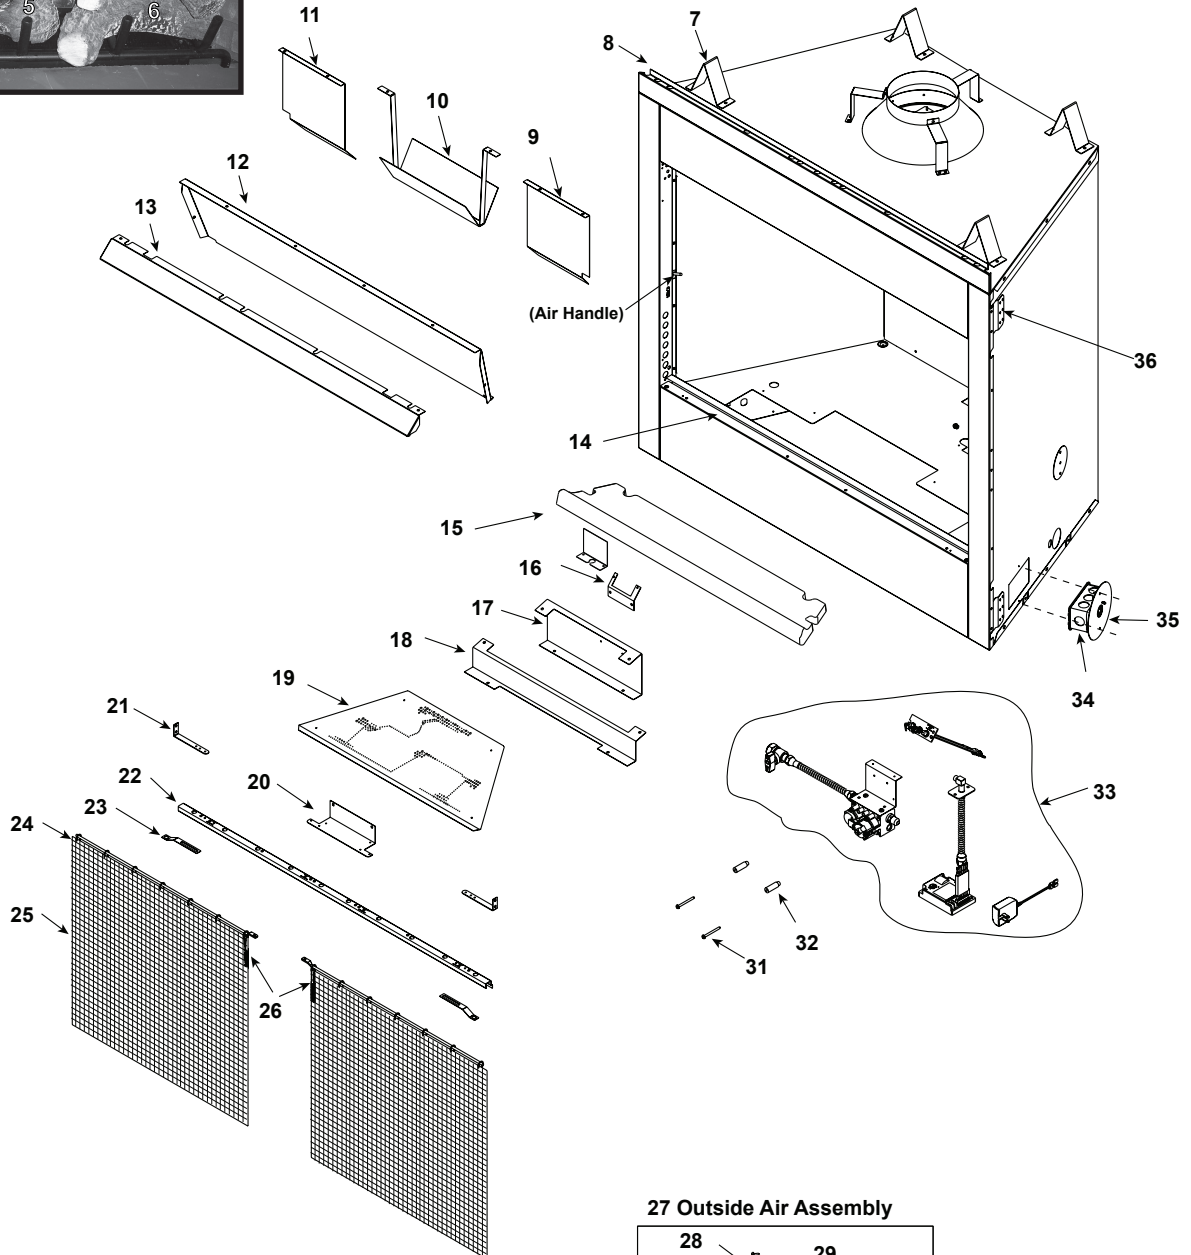

Log Set Assembly

IMPORTANT: THIS IS DATED INFORMATION. Parts must be ordered from a dealer or distributor. **Hearth and Home Technologies does not sell directly to consumers.** Provide model number and serial number when requesting service parts from your dealer or distributor.

**Stocked
at Depot**

ITEM	DESCRIPTION	COMMENTS	PART NUMBER	
	Log Assembly 36"		SRV4048-057	Y
1	Top Left Log	Pre 5/15/16, Must order complete assembly	SRV4048-184	
2	Top Right Log		SRV4048-185	
3	Back Left Log		SRV4048-238	
4	Back Right Log		SRV4048-239	
5	Front Left Log		SRV4048-240	
6	Front Right Log		SRV4048-241	
	Grate Assembly		SRV4048-034	Y
7	Top Standoff	Qty 4 reg	SRV4044-111	
8	Drywall Lip		4048-161	
9	Right Baffle		4048-118	
10	Flue Baffle Assembly		4048-020	
11	Left Baffle		4048-117	
12	Smoke Shield		4048-127	
13	Hood		SRV29575	
14	Hearth Retainer		SRV4044-128	
15	Hearth Refractory		4048-200	
16	Pilot Bracket		4048-136	
17	Back Burner Support		4048-138	
18	Front Burner Support		4048-137	
19	Burner Pan Assembly - NG		4048-024	Y
	Burner Pan Assembly - Propane		4048-025	Y
20	Screen Bracket		4048-169	
21	Upper Door Bracket	Qty 2 reg	SRV4048-142	
22	Door Track		SRV15425	
23	Door Pivot Clip	Qty 2 reg	SRV31527	
24	Firescreen Rod	Qty 2 reg	SRV11866	Y
25	Firescreen Assembly	Qty 2 reg	4048-018	Y
26	Firescreen Handle	Qty 2 reg	SRV10002	
27	Outside Air Assembly		4044-036	Y
28	Fastener Pack		4025-023	
29	Outside Air Plate Assembly		4044-031	
30	Outside Air Shield		SRV33271	Y
31	Door Pin Screw	Qty 2 reg	SRV4021-384	
32	Door Pin	Qty 2 reg	SRV4021-385	
33	Valve Assembly		Refer to Valve page	
34	Junction Box		21878	Y
35	Junction Box Cover Plate		4048-234	
36	Nailing Flange	Qty 4 reg	SRV4044-161	
To replace the Lower Front Face (4044-124), Upper Front Face (4048-181), Right Column (4044-104) or Left Column (4044-143) Please order an overlay part number CUST4018-001 and reference the part number that need to be repaired				

Additional service part numbers appear on following page.