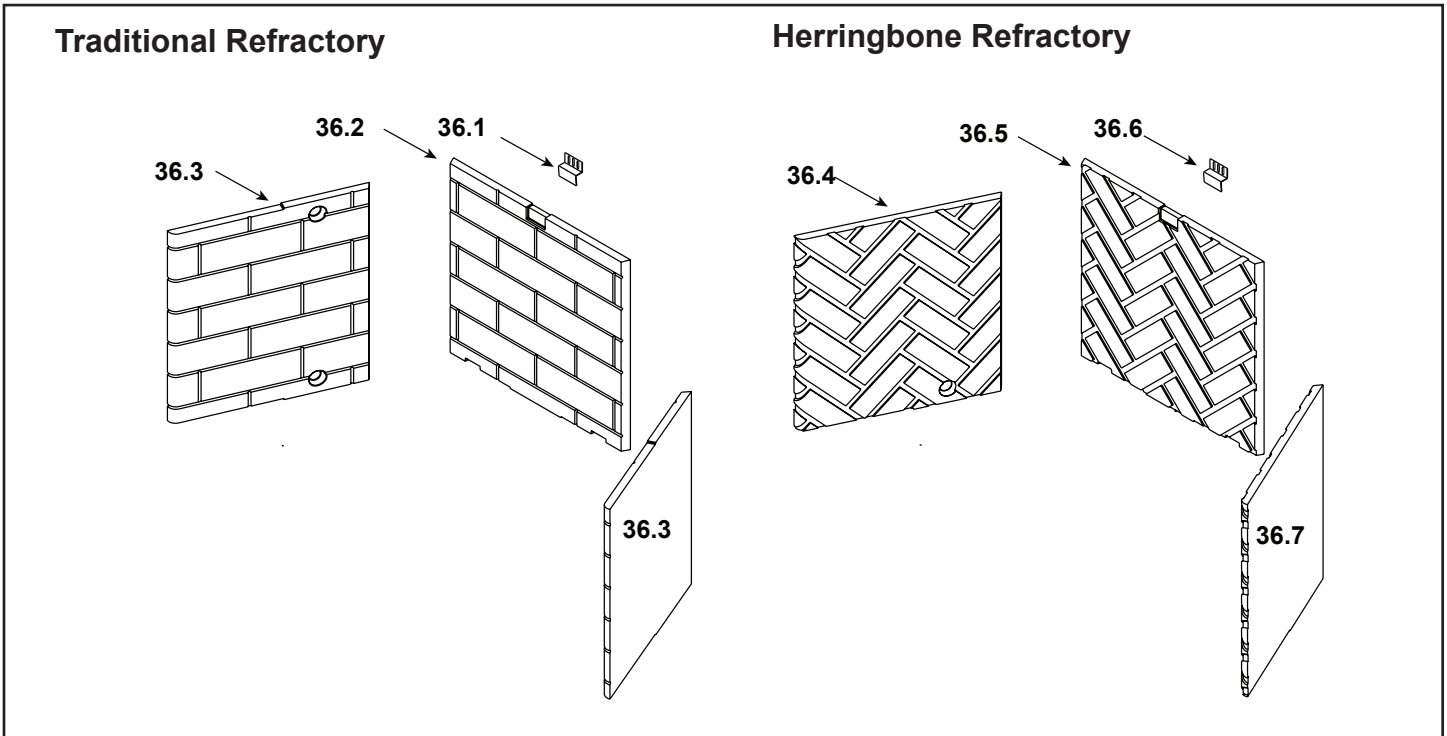

IMPORTANT: THIS IS DATED INFORMATION. Parts must be ordered from a dealer or distributor. **Hearth and Home Technologies does not sell directly to consumers.** Provide model number and serial number when requesting service parts from your dealer or distributor.

Stocked at Depot

ITEM	DESCRIPTION	COMMENTS	PART NUMBER	
RBV4236 Traditional Refractory				
	Refractory Assembly			
36.1	Refractory Retainer		SRV11847	
36.2	Back Refractory		4048-206	
36.3	Side Refractory	Qty 2 reg	4048-208	
RBV4236 Herringbone Refractory				
	Refractory Assembly			
36.4	Left Side Refractory		SRV4048-205	
36.5	Back Refractory		SRV4048-202	
36.6	Refractory Retainer		SRV11847	
36.7	Right Side Refractory		SRV4048-204	
Additional Parts				
	Damper Kit		DG3	
	Gas Operations Manual		71680	
	Hair Pin Clip		101025/24	Y
	Installation Instructions & Owner's Manual		4048-210	
	Lava Rock Bag Assembly		4040-094	
	Lava Rock		4021-296	
	Mineral Wool		SRV14333	
	Limit Switch		SRV4021-383	Y

Additional service part numbers appear on following page.