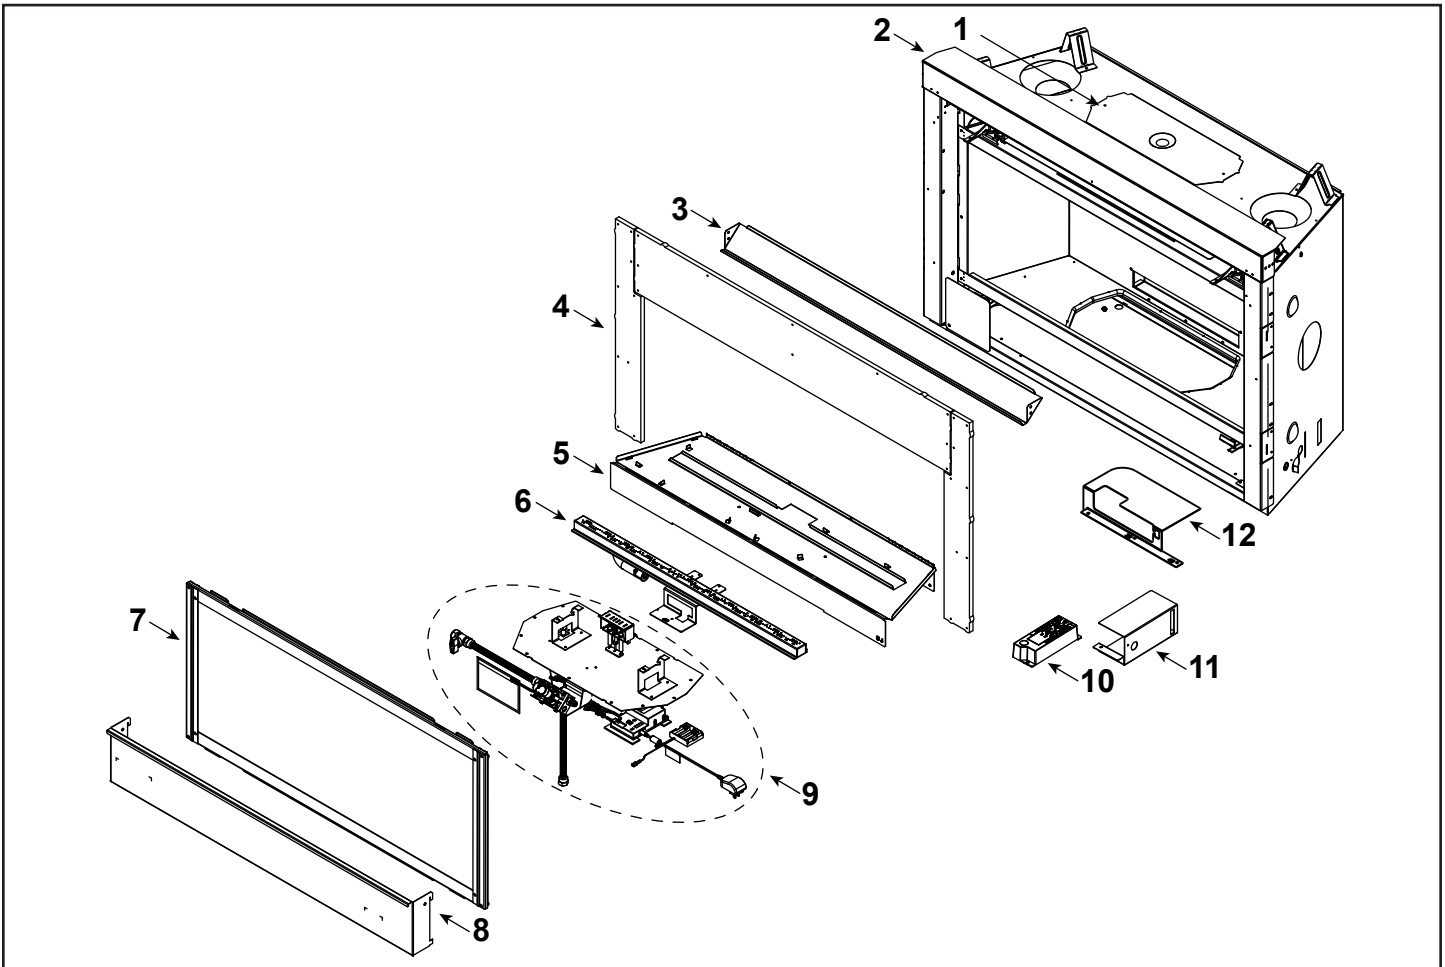

Service Parts

JADE42IN-B, JADE42IL-B

42" Gas Fireplace - DV

Beginning Manufacturing Date: Oct 2019
Ending Manufacturing Date: Active

IMPORTANT: THIS IS DATED INFORMATION. Parts must be ordered from a dealer or distributor. **Hearth and Home Technologies does not sell directly to consumers.** Provide model number and serial number when requesting service parts from your dealer or distributor.

Stocked at Depot

ITEM	DESCRIPTION	COMMENTS	PART NUMBER	
1	Header Heat Shield		2118-120	
2	Non-Combustible Support		2491-104	
3	Top Fill		2491-135	
4	Non-Combustible Assembly		2491-079	
5	Base Pan		2491-111	
6	Burner Assembly		2491-007	Y
7	Glass Door Assembly		GLA-42MAJ	Y
8	Lower Panel	Pre #LC5512333	2491-103	
		Post #LC5512333	2619-104	
9	Valve Assembly		Refer to Valve Page	
10	Junction box		SRV4021-013	Y
11	Heat Shield, Junction Box		2491-129	
12	Heat Shield, Components		2493-129	

Additional service part numbers appear on following page.