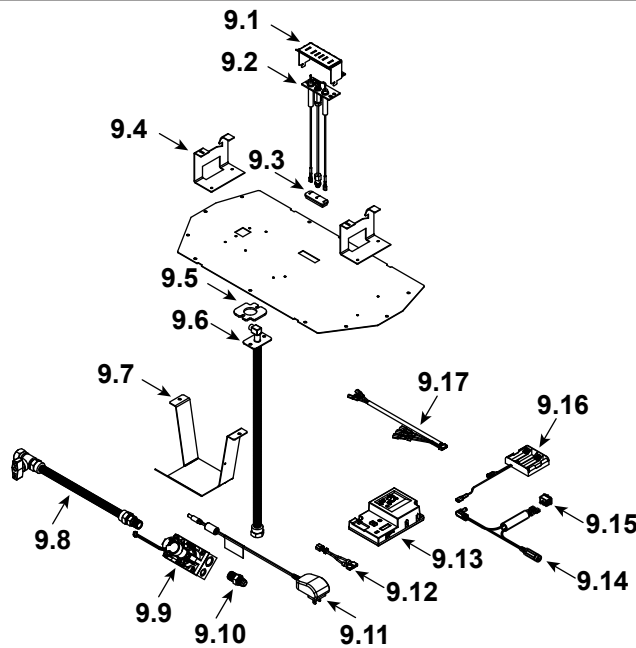

#9 Valve Assembly

IMPORTANT: THIS IS DATED INFORMATION. Parts must be ordered from a dealer or distributor. **Hearth and Home Technologies does not sell directly to consumers.** Provide model number and serial number when requesting service parts from your dealer or distributor.

Stocked at Depot

ITEM	DESCRIPTION	COMMENTS	PART NUMBER	
9.1	Pilot Shield		2491-123	
9.2	Pilot Assembly NG		2106-169	Y
	Pilot Assembly Propane		2106-170	Y
9.3	Grommet		SRV2118-420	
9.4	Burner Support, Left and Right	1 Set	2491-169	
9.5	Gasket		2025-407	
9.6	Bulkhead W/Flex Tube		4021-428	Y
9.7	Valve Bracket		2491-153	
9.8	Flex Ball Valve Assembly, 12"		SRV302-320	Y
9.9	Valve NG		SRV2166-302	Y
	Valve Propane		2166-303	Y
9.10	Male Connector	Pkg of 5	303-315/5	Y
9.11	Transformer, 6 Volt Wall		SRV2326-131	Y
9.12	Jumper Wire		SRV2187-198	Y
9.13	Module, Control IFT		SRV2326-130	Y
9.14	Reset Switch Wire	Propane Only	2550-135	Y
9.15	Reset Switch	Propane Only	2206-298	Y
9.16	Battery Holder 4AA, IFT		SRV2326-134	Y
9.17	Harness, IFT 6 Pin Wiring		SRV2326-132	Y
	Orifice NG (#42C)		582-842	Y
	Orifice Propane (.057C)		582-057	Y

Additional service part numbers appear on following page.