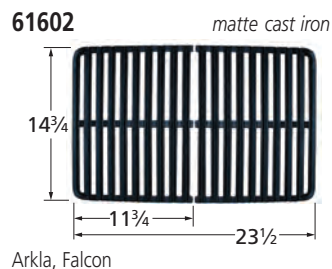

Cooking Grids