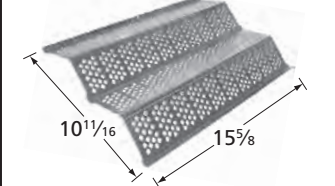

Heat Plate

91261

stainless steel