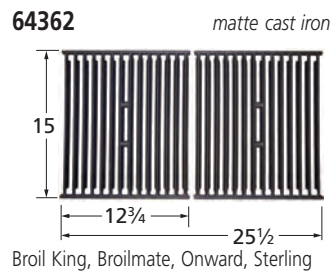

Cooking Grids