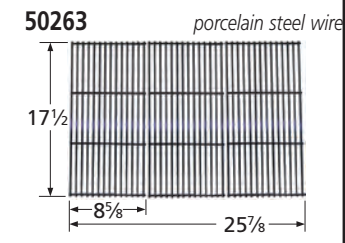

Amana

Burner