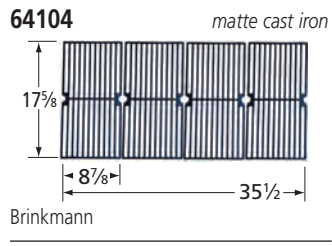

COOKING GRIDS