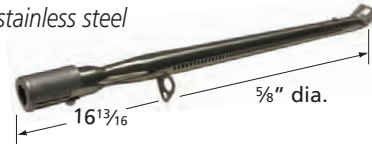

Better Homes & Gardens, Mission

14071

stainless steel