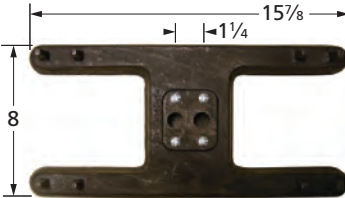

## H-Twin Burners

10502-75062

stainless steel

10502-75052

stainless steel

20502-75062

cast iron

20502-75052