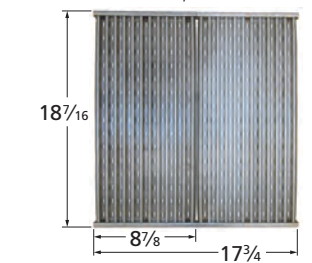

55472 stamped stainless steel

Charbroil; Equivalent: 55482