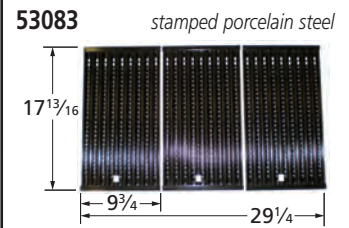

Master Forge