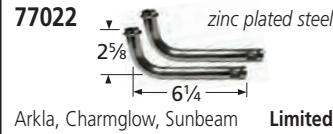

Venturis by Dimension—L-Shaped