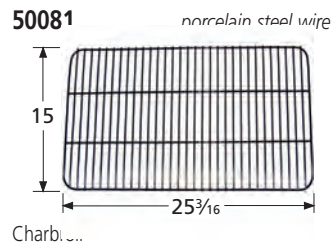

Cooking Grids