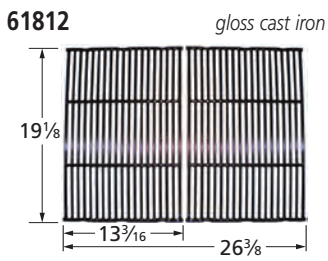

Broil King Cooking Grids — All years