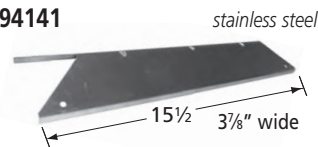

Heat Plate

94141