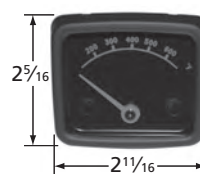

00745

3 $\frac{1}{8}$ " dia.

Kitchen Aid, Nexgrill; mounts with  $\frac{5}{16}$ " dia. threaded stud

02351

2 $\frac{5}{8}$ " dia.

Brinkmann, and Master Forge

21216

Heat indicator with black painted bezel