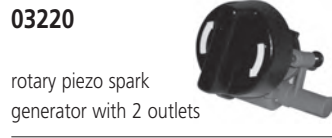

Repair Parts

Kalamazoo

see <http://musiccitymetals.net/pdfs.html>