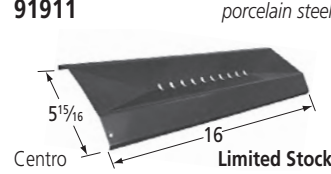

HEAT PLATES