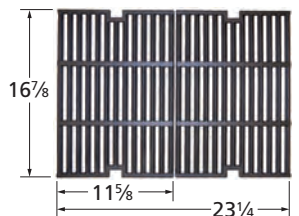

64042 matte cast iron