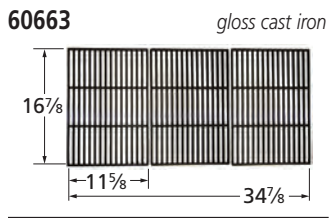

Brinkmann Cooking Grids

BRANDS