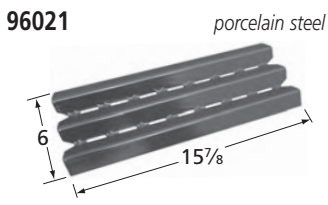

Heat Shielding — All years