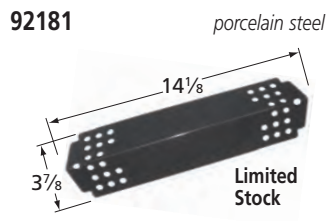

Charbroil Rock Grates & Heat Plates (listed in descending order of critical-fit dimension)