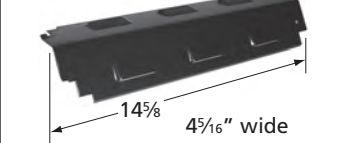

98741 Limited Stock porcelain steel