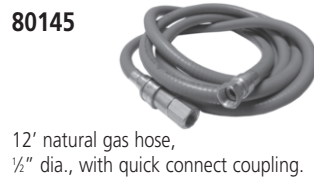

Plumbing, Regulators, Hoses & Fittings