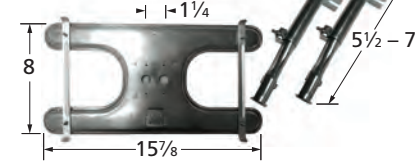

## H-Twin, 1 1/4" offset

10602-70301

stainless steel

20502-70301

cast iron

10502-70301

stainless steel

10502-72502