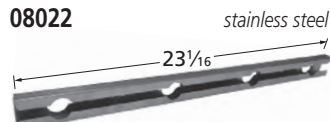

## Cross-over Tubes

Broil-Mate, for 1/4" dia. burners

Broil King, for 1/4" dia. burners

Sterling, for 1" dia. burners

Huntington, for 1" dia. burners

Broil King, for 1/4" dia. burners

Broil-Mate, Sterling

Broil-Mate, for 1" dia. burners