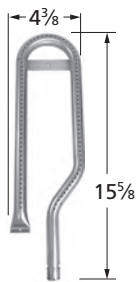

1L171
stainless steel