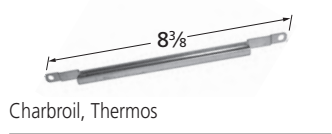

181A1 stainless steel