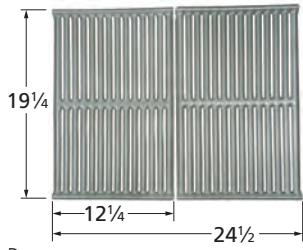

Cooking Grids

56552 stamped stainless steel