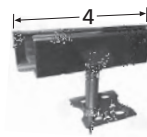

Repair Parts

02618

electrode for
23301