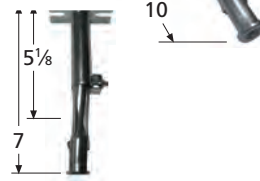

70301

zinc plated steel

Amberlight, Charmglow, El , Patio, Falcon, Jacuzzi, Lazy Man, Olympia, Sears, Sunbeam, Thermos, Turco

70201

zinc plated steel