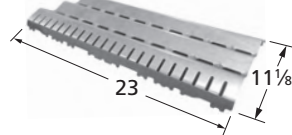

### Heat Plate

94881

stainless steel