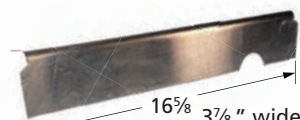

Brinkmann, Charmglow, Kenmore

90391 *stainless steel*