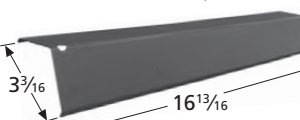

Thermos

91751 *porcelain steel*