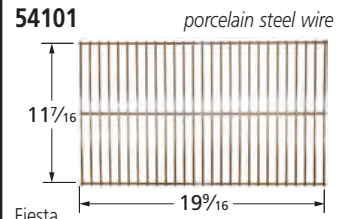

COOKING GRIDS