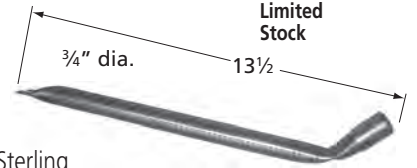

Uniflame

Limited Stock

14651
stainless steel