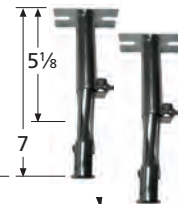

70301

zinc plated steel