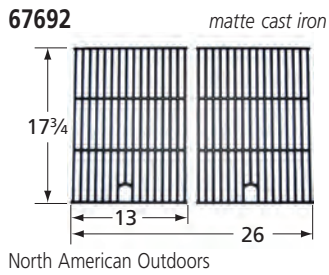

COOKING GRIDS