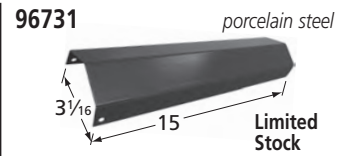

Heat Plates