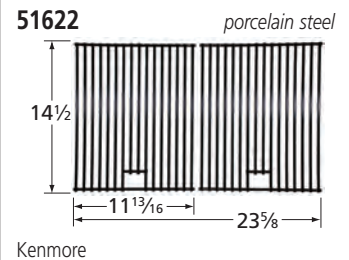

Cooking Grids