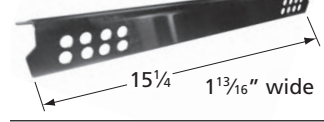

92171 Limited Stock stainless steel