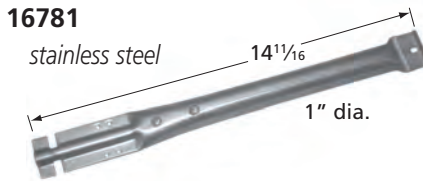

Charbroil Pipe Burners