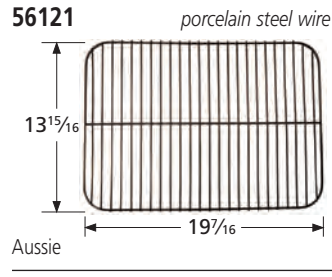

COOKING GRIDS