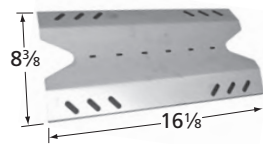

96431 *stainless steel*