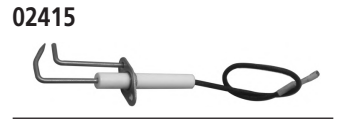

Maxfire

Burners

Cooking Grid

Heat Plate

Electrode

Mega Master

Burners

Heat Plate

Repair Prts