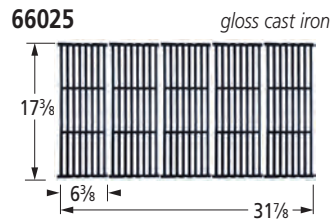

Broil King Cooking Grids — All years