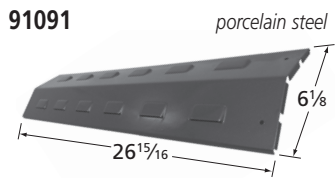

Kenmore Rock Grates & Heat Plates

BRANDS