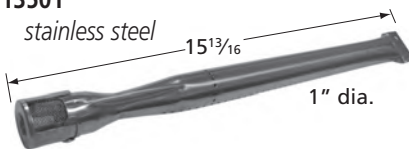

stainless steel

Jackson

26301

cast iron

Charbroil, Jenn-Air

23301

mounting stud: 7/16" diameter,  
cast iron centered 3/8" from end

Aussie, Charbroil, Coleman, Kirkland, Glen Canyon, Jenn Air, Nexgrill, Bakers & Chefs, Sterling Forge, Turbo