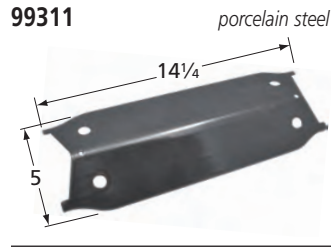

Maxfire

Burners

Cooking Grid

Heat Plate

Electrode

Mega Master

Burners

Heat Plate

Repair Prts