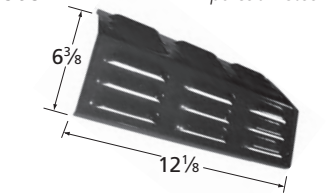

90821 porcelain steel