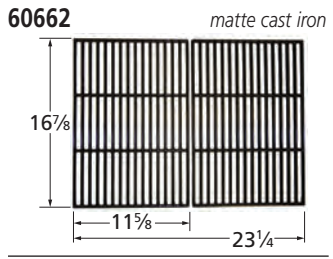

Brinkmann Cooking Grids

BRANDS