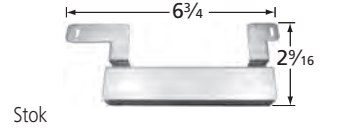

04330 stainless steel