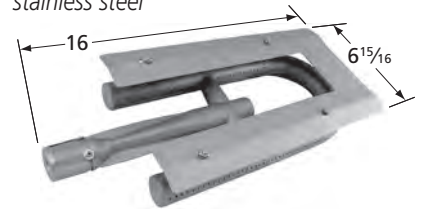

10341*
stainless steel

Calise, Lucullan, Outdoor Kitchen Concepts