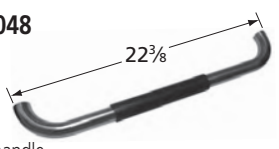

## Valves & Repair Parts

01700 D = 6; 8mm socket; 2" dia

07048 lid handle 22 3/8

33200 orifice

36500

BRANDS