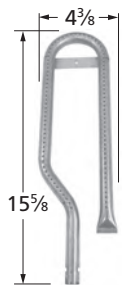

1R191
stainless steel