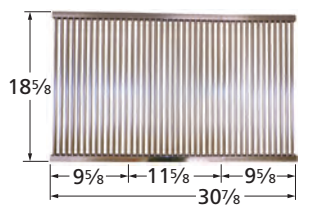

19³/₄
12³/₈ 24³/₄

55463

stainless steel tube