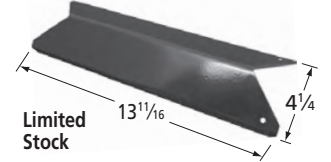

94591

porcelain steel