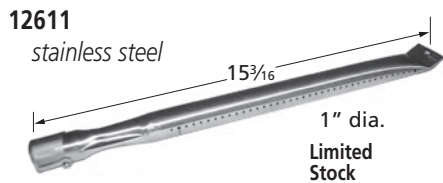

Straight Pipe Burners