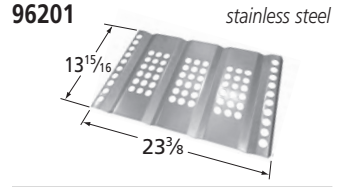

Straubelstone

Burners

Cooking Grids

Heat Plate

Repair Parts, Valves, Plumbing

Sunbeam

see <http://musiccitymetals.net/pdfs.html>