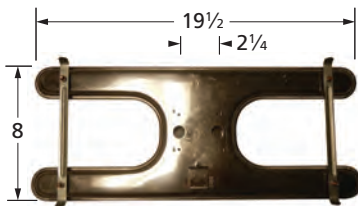

H Twin Burners, 2¼" Offset

11002
stainless steel

Straight

70301
zinc plated
steel