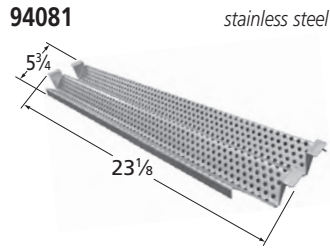

Heat Plates