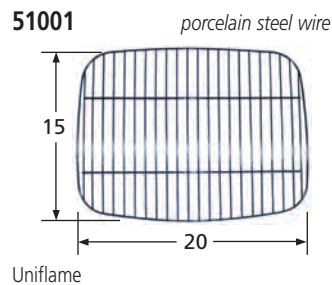

Cooking Grids