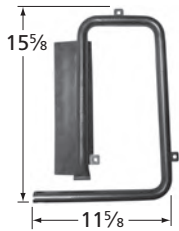

16291
stainless steel