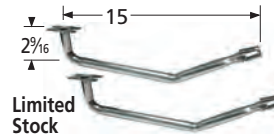

Special

72902
zinc plated
steel

Falcon

709LR
zinc plated
steel
Limited
Stock