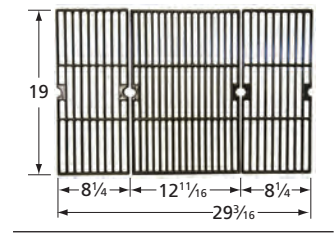

## Cooking Grids

59153 stainless steel wire

62152 gloss cast iron

67413 gloss cast iron

54453 porcelain steel wire

65223 matte cast iron

62393 matte cast iron

66662 matte cast iron