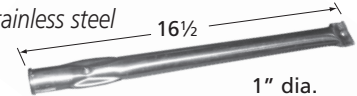

Backyard Grill, Better Homes & Gardens

10811

stainless steel