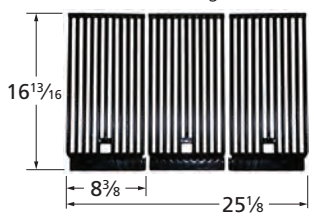

Cooking Grids

62503

gloss cast iron