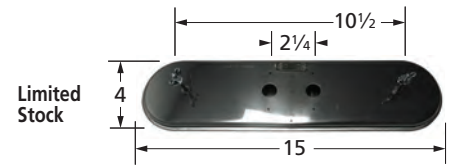

15102

stainless steel