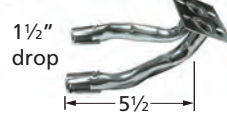

## H-Twin Burners

10502-75062

stainless steel

10502-75052

stainless steel

20502-75062

cast iron

20502-75052