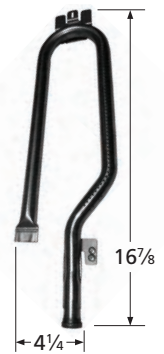

Straight Pipe Burners

11821

stainless steel

Huntington

15651

stainless steel

1" dia.

Charbroil, Kenmore

Curved Pipe Burners

13922

stainless steel

Weber

122L1 & 122R1

stainless steel

Members Mark

13921

stainless steel

Weber

13931

stainless steel

Weber

16301

stainless steel

Bull, Straubelstone

16351

stainless steel

Dyna-Glo

16511 & 16521

stainless steel

Ducane*

13511 & 13521

stainless steel

Ducane*

10801

stainless steel

Cosco, Harris Teeter,
Jenn Air, Nexgrill, Sterling

165L1 & 165R1

stainless steel

Ducane*

135L1 & 135R1

stainless steel

Ducane*

16361

stainless steel

Dyna-Glo

*Parts listed for Ducane and Weber are not manufactured by Weber-Stephen Products Co.