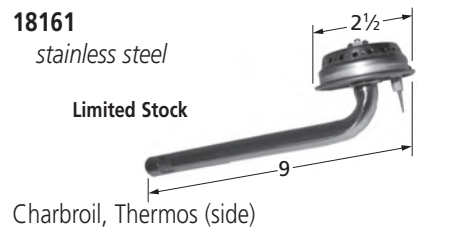

Ring Burners