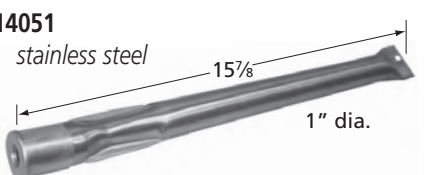

Stok

14051

stainless steel