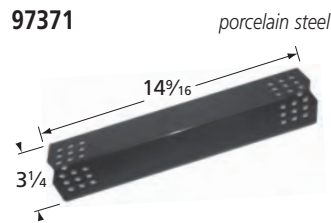

Grill Master Heat Plates