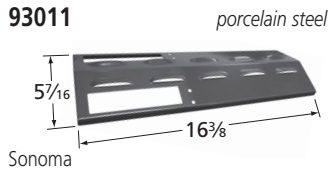

Kitchen Aid

**92381** *porcelain steel*

Members Mark, Smoke Hollow

**90521** *stainless steel*

Master Chef

**94641** *porcelain steel*

Grill Pro

HEAT PLATES