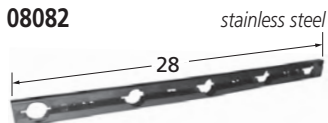

Sterling, for 1" dia. burners