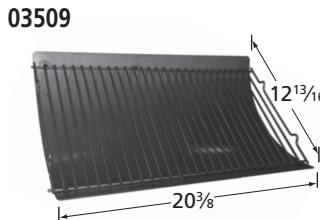

03509
Ashpan for Chargriller