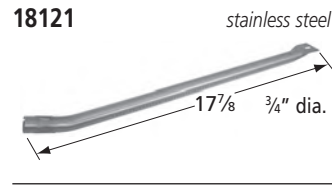

Turbo Cooking Grids

Rock Grates and Heat Plates

Turco

see <http://musiccitymetals.net/pdfs.html>

Tuscany

Burners

Repair Parts

Cooking Grids

Heat Plate