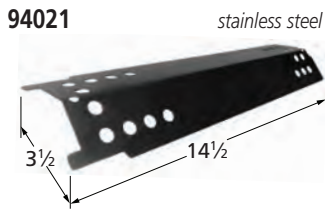

Charbroil Rock Grates & Heat Plates (listed in descending order of critical-fit dimension)