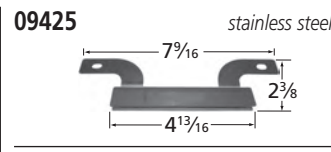

Cross-overs