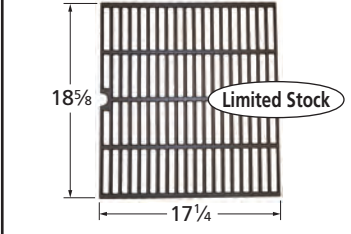

63251 matte cast iron