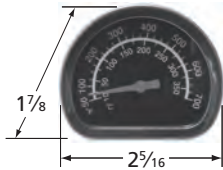

## Broil King Repair Parts — All years

00474

00475

03100

piezo spark generator

03120

piezo spark generator with ground

03200