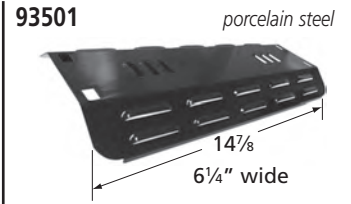

Dyna-Glo Heat Plates