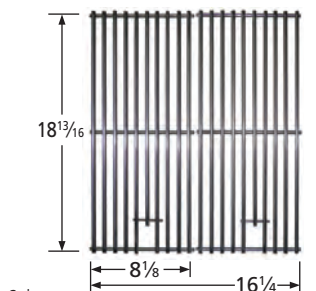

55702 stainless steel wire

Saber