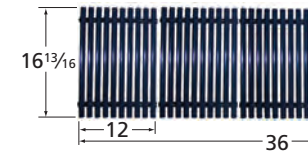

50623 porcelain steel channels