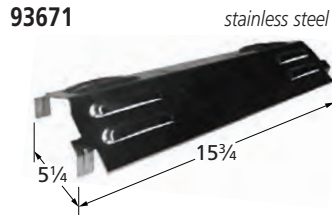

Dyna-Glo Heat Plates