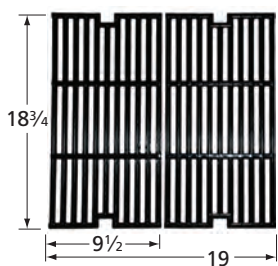

60882 matte cast iron

Red Head