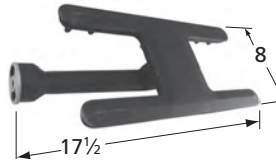

28091
cast iron

Dynasty