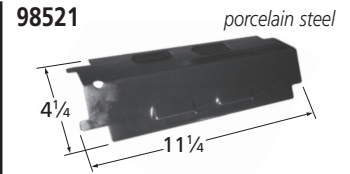

Kenmore Rock Grates & Heat Plates