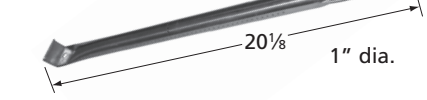

Chargriller

12331

stainless steel