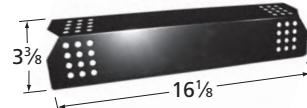

90731 porcelain steel