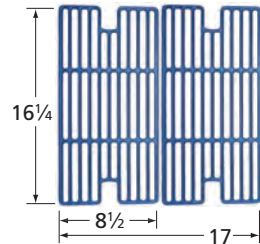

Backyard Grill

61063 *gloss cast iron*