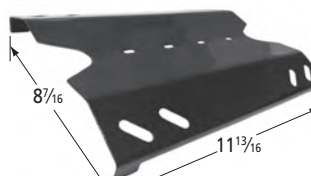

90831 stainless steel

Kitchen Aid

97061 porcelain steel

Kenmore

90611 porcelain steel

Brinkmann

91561 porcelain steel

Backyard Grill

95031 porcelain steel

Fiesta, Kenmore

92161 porcelain steel

Charbroil

Limited Stock

91571 porcelain steel

Uniflame

96611 stainless steel

Broil-Mate

92611 porcelain steel

BBQ Grillware

Limited Stock

90821 porcelain steel

Nexgrill

96741 porcelain steel

Four Seasons

91621 porcelain steel

Kenmore

Limited Stock

92021 porcelain steel

Members Mark

94631 porcelain steel

Charbroil

98521 porcelain steel

Charbroil, Kenmore

94881 stainless steel

Broil King

91821 stainless steel

Huntington

91023 porcelain steel

Limited Stock

Sunbeam. Replaces rock grate 92601.

91003 porcelain steel

Limited Stock

Sunbeam. Replaces rock grate 90101.

99123 ceramic

DCS

94891 stainless steel

Sterling

Limited Stock

99911 cast iron

Big Green Egg

99911 cast iron

Primo

97501 ceramic

Bakers & Chefs, Members Mark (6 pieces)

92261 stainless steel

Charbroil Big Easy

Note: Most heat plates are installed in their grills front to back so that the critical dimension for fit is the front-back dimension. However, 90591, 91091, 91111, 91731, 92081, 92451, 92681, 92731, 93025, 93801, 93851, 93855, 93901, 94091, 94101, 94161, 94171, 94181, 94191, 94201, 94241, 95081, 95345, 95365, 96041, 96061, 96121, 96301, 96411, 97411, 97081, 98401, 97331, 99291, and 99813 are installed left to right, so the left-right dimension is the most critical for fit. In all cases, plates are listed in descending order of the critical dimension.