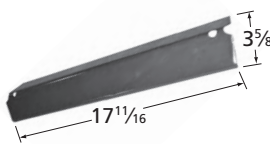

Heat Plates

95111 *porcelain steel*