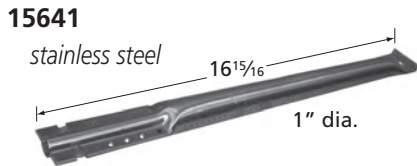

Charmglow Pipe Burners