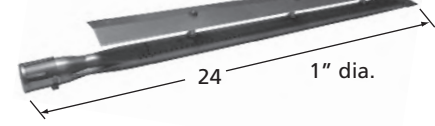

Weber*

15381

stainless steel