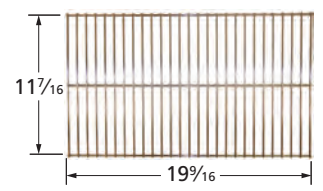

## Charmglow Cooking Grids

59411 stamped porcelain steel

61602 matte cast iron

51302 porcelain steel wire

41001 chrome steel wire

51901 porcelain steel wire

41301 chrome steel wire

50301 porcelain steel wire