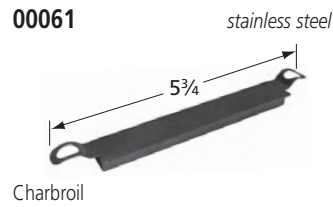

Cross-over Tubes