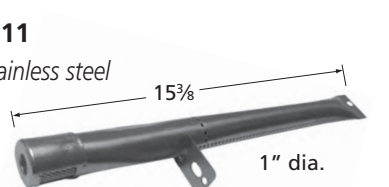

19511

stainless steel