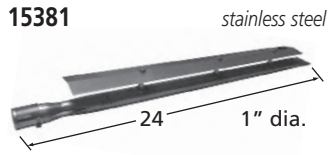

Viking

Burner