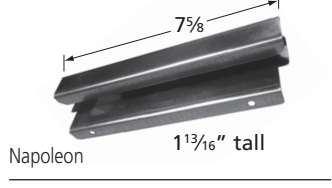

04861 stainless steel