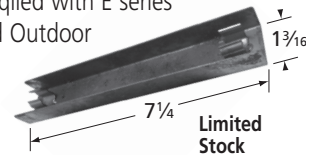

American Outdoor Grill

\*10341 requires clamp-on bracket **00351** when installed with E series Calise and Outdoor Kitchen Concepts models.

BURNERS