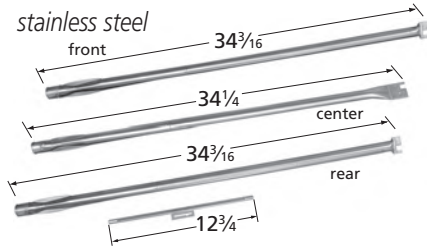

Kenmore Pipe & Ring Burners

134D4