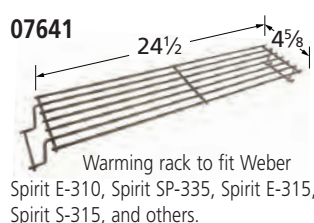

Warming Racks—Flat