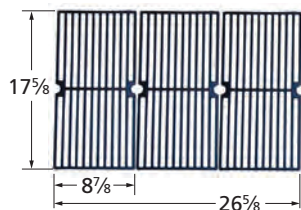

64103 matte cast iron