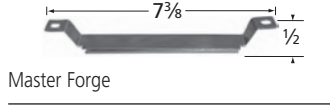

04825 stainless steel