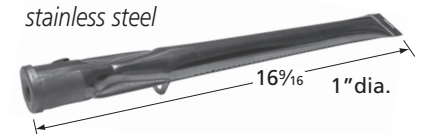

**23341**

cast iron

Master Forge

**15111**

stainless steel

Outdoor Gourmet, Tera Gear

**19991**

stainless steel