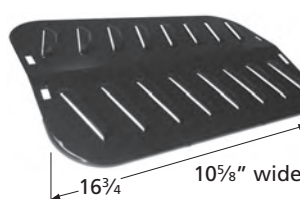

Brinkmann

99291 *porcelain steel*