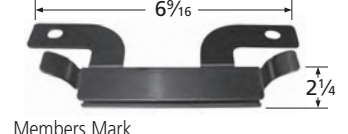

09431 stainless steel