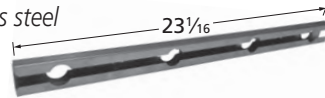

used with 1" burners

08022

stainless steel