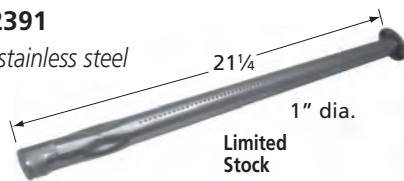

Pipe Burners

12391

stainless steel