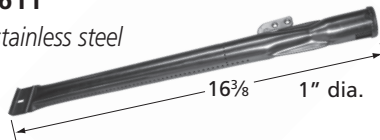

15611
stainless steel