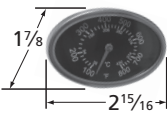

Heat indicator; mounts with two threaded studs $\frac{1}{2}$ " offset on center