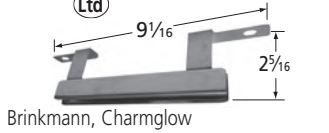

09421 stainless steel