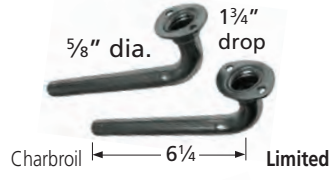

76442 zinc plated steel