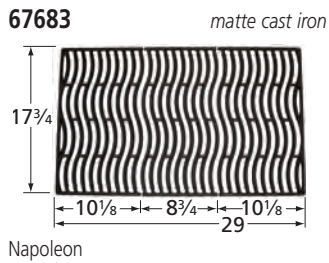

COOKING GRIDS