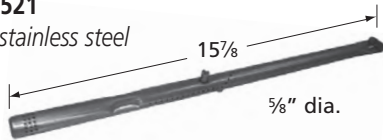

Straight Pipe Burners

10521

stainless steel