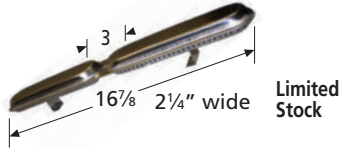

Oval Twin Burners, 3" Offset Gas Inlets

11612

stainless steel