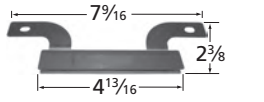

09425

stainless steel