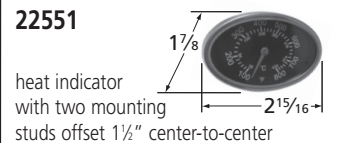

Dyna-Glo Repair Parts