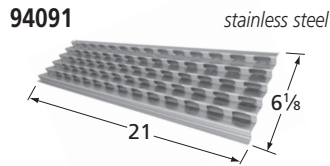

Heat Plates