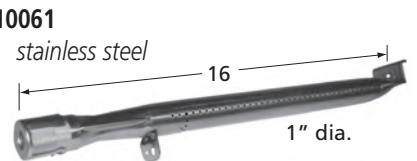

Uniflame

10061

stainless steel