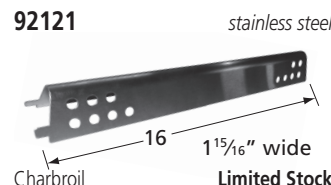

Kitchen Aid

**92381** *porcelain steel*

Members Mark, Smoke Hollow

**90521** *stainless steel*

Master Chef

**94641** *porcelain steel*

Grill Pro

HEAT PLATES