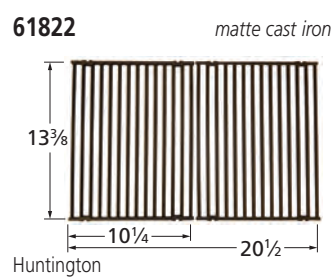

COOKING GRIDS