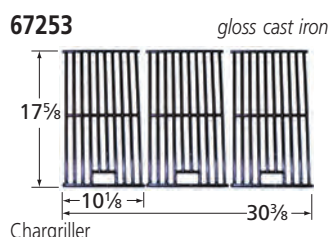

COOKING GRIDS