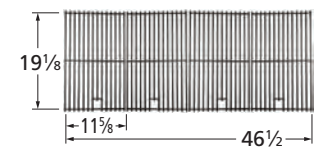

56654

stainless steel wire