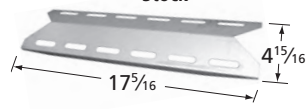

93041 Limited Stock stainless steel