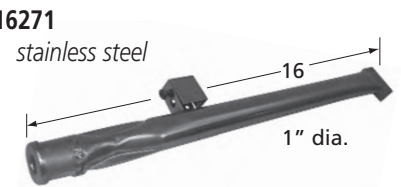

Mr. Steak

16271

stainless steel