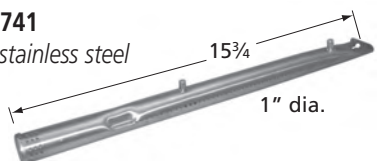

Grand Hall

14741

stainless steel