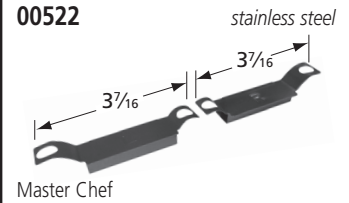

Cross-over Tubes