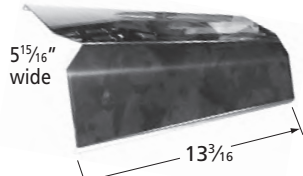

90831 stainless steel

Kitchen Aid

97061 porcelain steel