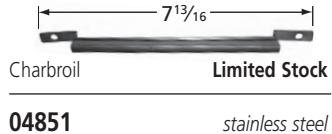

08121 stainless steel

04851 stainless steel