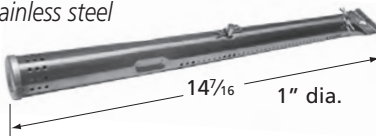

## Straight Pipe Burners

19961

stainless steel

Backyard Grill

14841

stainless steel

Charbroil, Kenmore, Thermos

16541