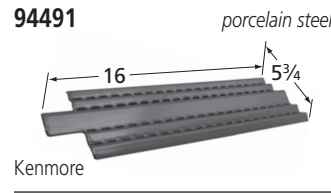

HEAT PLATES