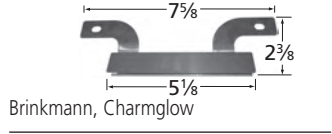

09423 stainless steel