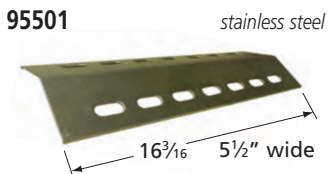

Heat Plates