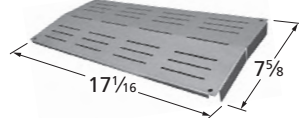

Perfect Flame

97441 *stainless steel*