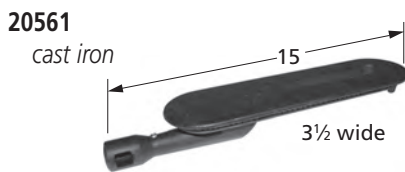

Straight Pipe Burners

BBQ Grillware

Kenmore

Charbroil, Kenmore, Turbo

Aussie, Coleman

Nexgrill

Members Mark, Nexgrill

BBQ Pro

Fire Magic

Members Mark

Brinkmann

Members Mark, Tera Gear

Charbroil

Tera Gear

Master Chef

Charbroil, Kenmore, Nexgrill, Tera Gear

Chargriller

Master Cook

Capt'n Cook

Grill King

Backyard Grill

Brinkmann