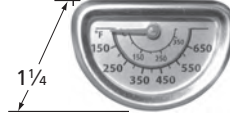

Saber

00472

1 $\frac{3}{4}$ "

1 $\frac{1}{4}$ "

Snap-in heat indicator for Charbroil

00473