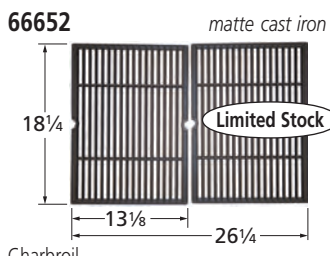

# Cooking Grids

Charbroil; Equivalent: 55472  
oem style grid-in-tray

Coleman, Cuisinart

Master Chef

Charbroil; rests on top of 55473

Charbroil

Charbroil

Charbroil