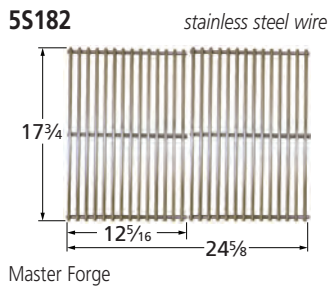

COOKING GRIDS