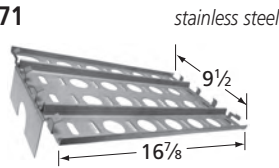

Heat Plate

92571