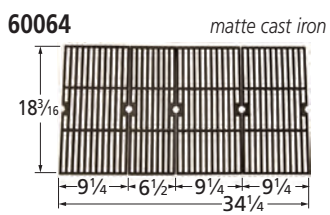

Cooking Grids

Charbroil