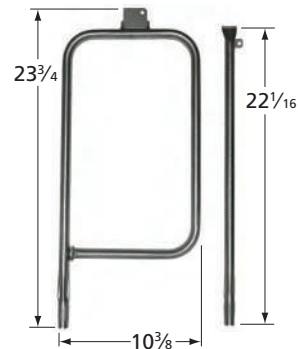

Curved Pipe Burners

13922

stainless steel

Weber

122L1 & 122R1

stainless steel