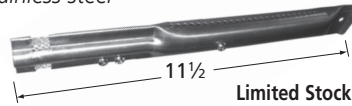

## Straight Pipe Burners

**11821**

stainless steel

Huntington

**15651**

stainless steel

1" dia.

Charbroil, Kenmore