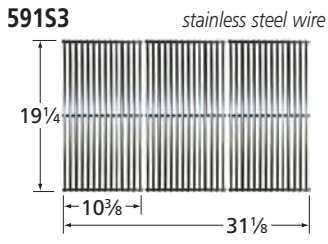

Broil King Cooking Grids — All years