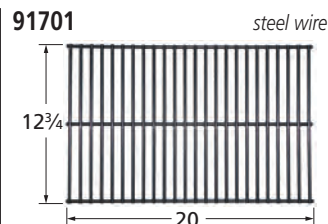

Charbroil Rock Grates & Heat Plates (listed in descending order of critical-fit dimension)