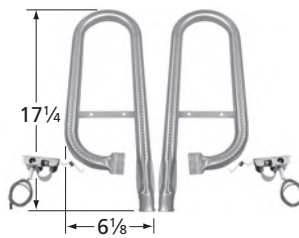

Ducane*

10801

stainless steel