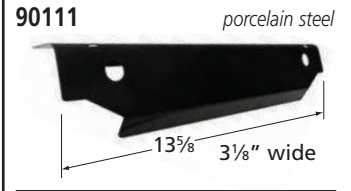

Dyna-Glo Heat Plates