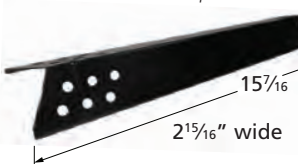

Heat Plate

98561 porcelain steel