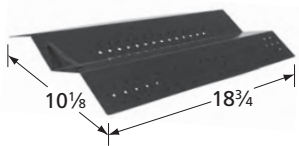

Rock Grates & Heat Plates

99051 porcelain steel