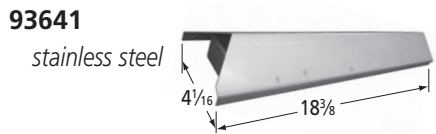

Alfresco

Burner

Heat Plates

Spark Generator

Altima

Burners

Heat Plate

Amana

Burner

Cooking Grids

Heat Plate