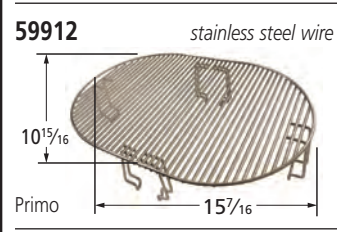

COOKING GRIDS