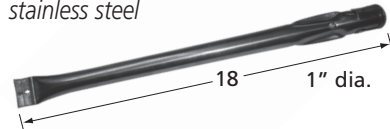

Kenmore

16661

stainless steel