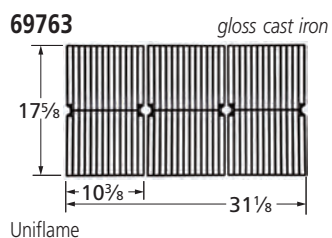

COOKING GRIDS