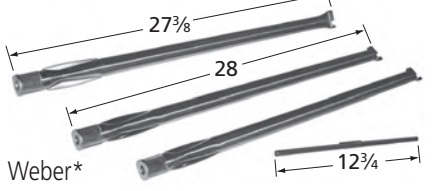

Weber*

128B4

stainless steel