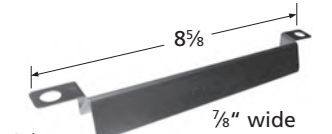

05301 stainless steel