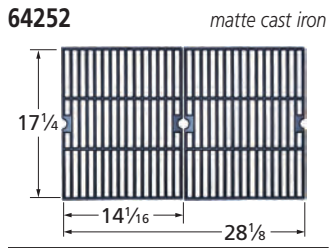

Brinkmann Cooking Grids

BRANDS