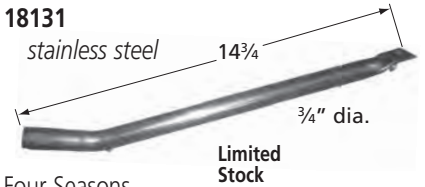

## Bent Pipe Burners

**13643**  
stainless steel

Altima

**18141**  
stainless steel

Outdoor Gourmet

**18131**  
stainless steel

Four Seasons

Limited Stock