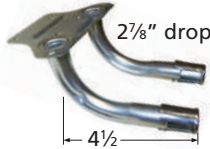

## H Twin Burners, Forward Inlets, 3" Offset

**19202**

stainless steel

**79402**

zinc plated steel

Fiesta

**79202**

zinc plated steel