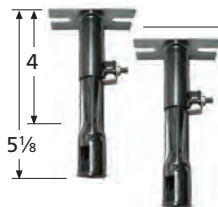

70201

zinc plated steel

Thermos