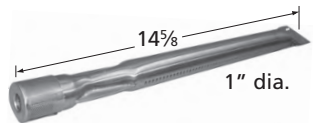

Smoke Canyon

Burner

14251

stainless steel