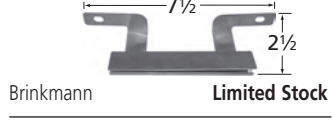

Cross-over Tubes

09426 stainless steel

09428 stainless steel

09427 stainless steel

09501 stainless steel

04801 stainless steel

09421 stainless steel

09981 stainless steel

09420 stainless steel

00091 stainless steel

05591 stainless steel

05599 stainless steel

05301 stainless steel

181A1 stainless steel

08121 stainless steel

04851 stainless steel

09423 stainless steel

04861 stainless steel

09425 stainless steel

09422 stainless steel

01673 stainless steel

09951 stainless steel

05595 stainless steel

04825 stainless steel

09522 stainless steel

05598 stainless steel

09523 stainless steel

05590 stainless steel

07001 stainless steel

00521 stainless steel

09429 stainless steel

00031 stainless steel

04330 stainless steel

09430 stainless steel

05300 stainless steel

09431 stainless steel

06590 stainless steel

BURNERS

*Parts listed for Ducane and Weber are not manufactured by Weber-Stephen Products Co.