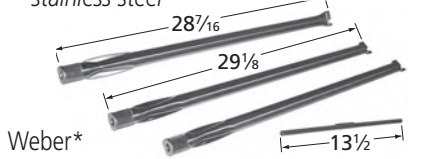

# Straight Pipe Burners

**134D4**

stainless steel

Weber

**128C4**

stainless steel

Limited Stock

Weber\*