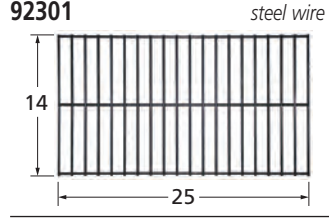

Charbroil Rock Grates & Heat Plates (listed in descending order of critical-fit dimension)