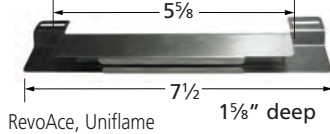

09951 stainless steel