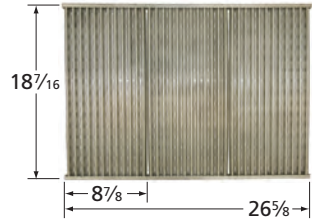

55473 stamped stainless steel

Charbroil, Kenmore; Equivalent: 55483