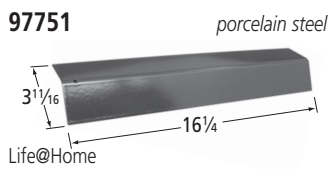

HEAT PLATES