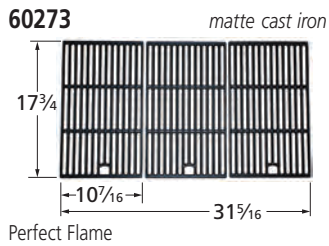

COOKING GRIDS