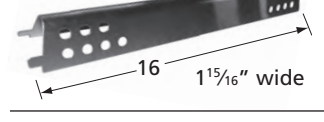

92121 Limited Stock stainless steel