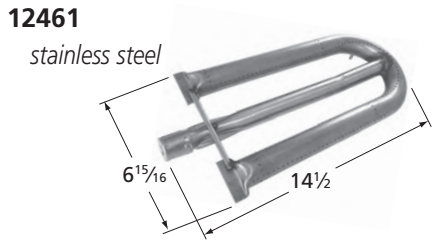

American Outdoor Grill

Burner