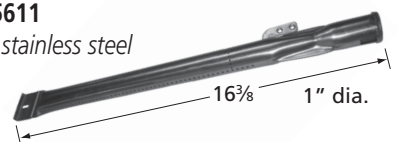

Kenmore

15611

stainless steel