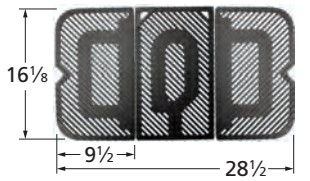

### Cooking Grids

**67713** matte cast iron

**67722** matte cast iron