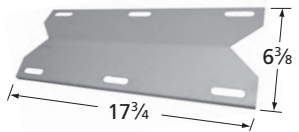

Heat Plates

91231 stainless steel