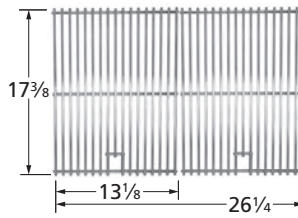

## Cooking Grids

**61812**

gloss cast iron

**66662**

matte cast iron

**55672**

stainless steel wire

**64362**