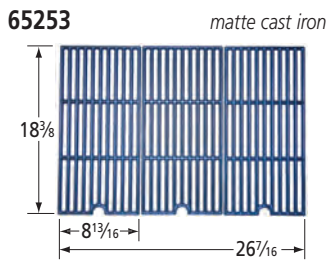

Coleman, Cuisinart