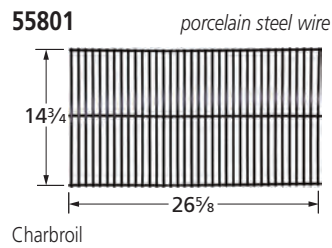

Cooking Grids