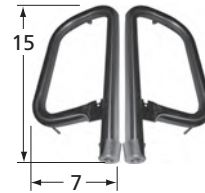

162L1 & 162R1
stainless steel