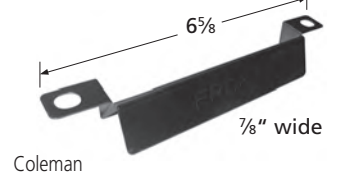

05300 stainless steel