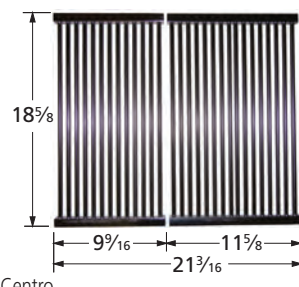

52952 stainless steel tubes

Centro