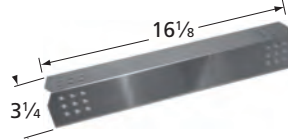

97451 *stainless steel*