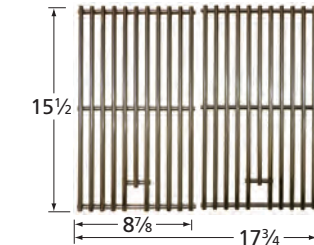

NXR

50051 *porcelain steel wire*