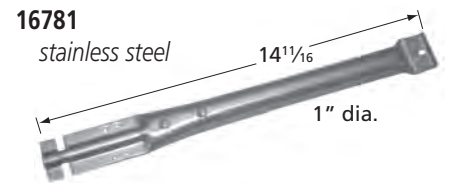

Straight Pipe Burners

BBQ Grillware

Kenmore

Charbroil, Kenmore, Turbo

Aussie, Coleman

Nexgrill

Members Mark, Nexgrill

BBQ Pro

Fire Magic

Members Mark

Brinkmann

Members Mark, Tera Gear

Charbroil

Tera Gear

Master Chef

Charbroil, Kenmore, Nexgrill, Tera Gear

Chargriller

Master Cook

Capt'n Cook

Grill King

Backyard Grill

Brinkmann