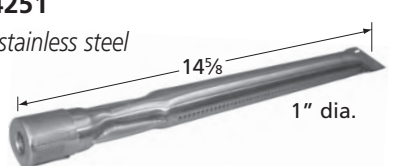

14251

stainless steel