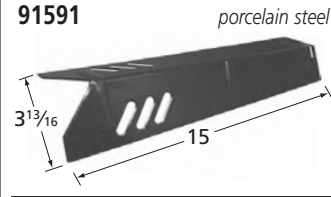

Dyna-Glo Heat Plates