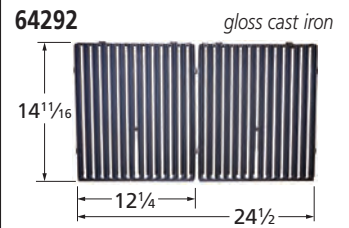

Broil King Cooking Grids — All years