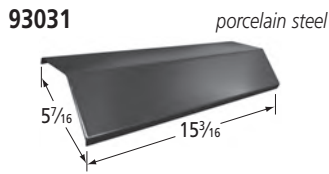

Heat Plates