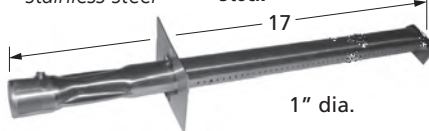

Bakers & Chefs

13001

stainless steel

Limited Stock