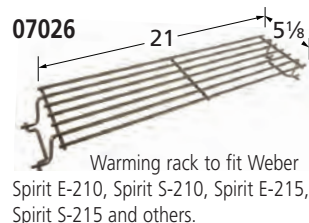

Warming Racks—Flat