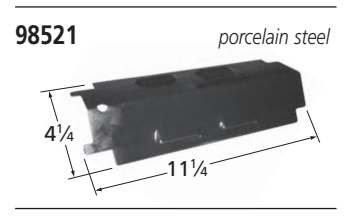

Charbroil Rock Grates & Heat Plates (listed in descending order of critical-fit dimension)