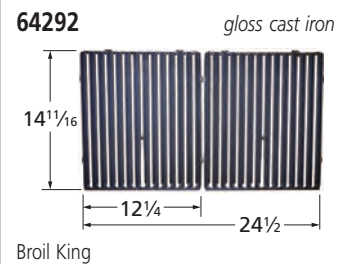

Cooking Grids