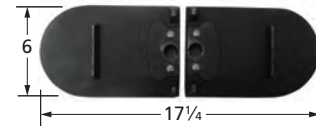

Oval Twin Burners, 2-piece, Variable Offset

21602

cast iron