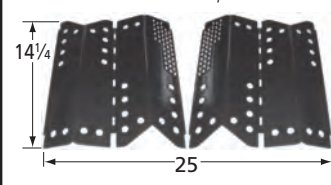

Heat Plate

94332

porcelain steel