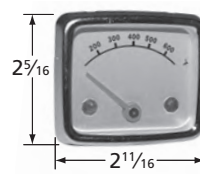

Deluxe stainless steel lid heat indicator

22549