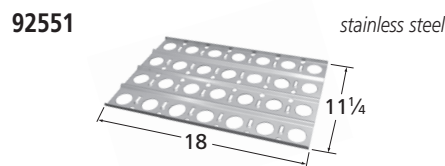

Heat Plates