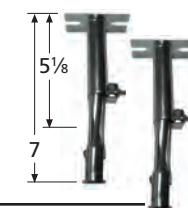

## Oval Twin Burners, 2-piece, Variable Offset

**21602**

cast iron

**Straight**

**70301**

zinc plated steel

Falcon, Olympia

**Special**