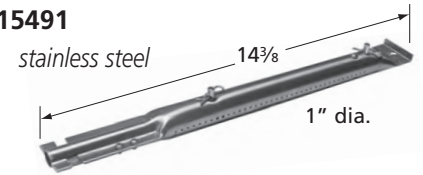

Lynx

Burners

22701

Heat Plate

92571

Repair Part

41648

ceramic briquettes,
48 pcs.

Master Chef

Oval Burners

16133

11112

Pipe Burners

10521

15461

15491

14741

14791

14711

Cross-overs

05591

05595

00521

00522

05599

05590

05592