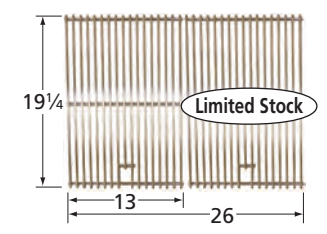

56352 stainless steel clad wire