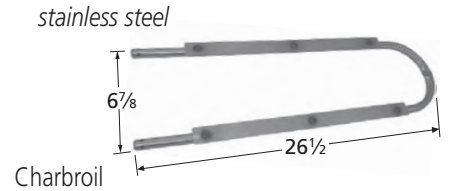

## U-shaped Pipe Burners

**13902**  
stainless steel

Charbroil

Includes bracket.

**13802**  
stainless steel

Charbroil

Includes bracket.

**14002**  
stainless steel