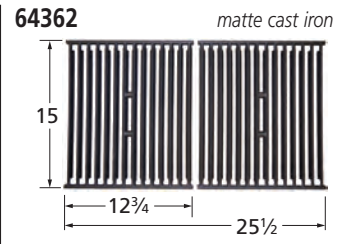

Broil King Cooking Grids — All years