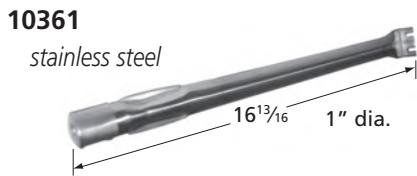

Charmglow Pipe Burners