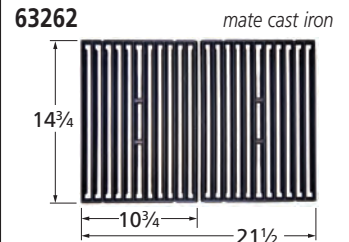

Broil King Cooking Grids — All years