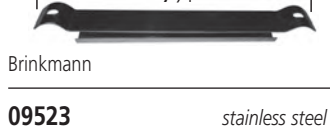

05598 stainless steel