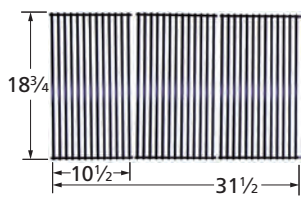

### Cooking Grids

66662

matte cast iron

54453

porcelain steel wire

59501

porcelain steel wire