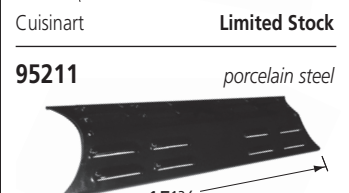

HEAT PLATES