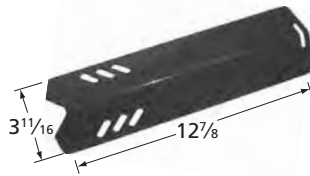

Charbroil

Limited Stock

91571 porcelain steel

Uniflame

96611 stainless steel