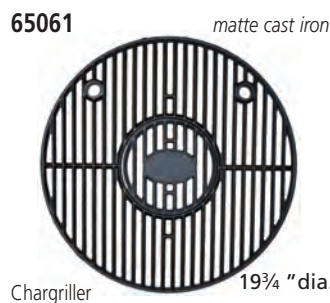

Cooking Grids

- **Order of presentation: by front-to-back dimension, from longest to shortest.**
- **Grids that are used in sets of two, three, or more have part numbers ending in "2", "3", etc. A unit order of one of these grids is filled with a set.**
- **All cast iron grids are porcelain coated with either gloss or matte finish. Matte finish grids may appear to be uncoated.**
- **Grids referenced as equivalents have similar or identical dimensions, and fit most, but not necessarily all, of the brands listed.**
- **Dimensions are given in inches.**