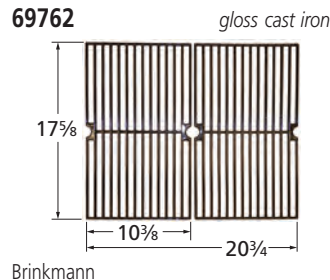

COOKING GRIDS