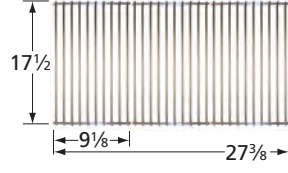

Cooking Grids

53533 stainless steel wire