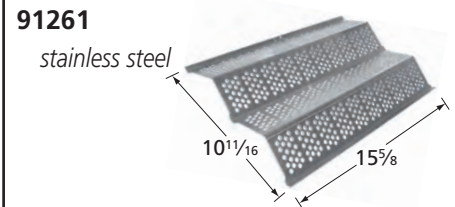

Heat Plates

Patio Kitchen, Patio Master, Patio Range

see <http://musiccitymetals.net/pdfs.html>