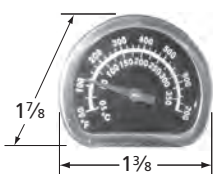

Broil King, Broilmate, GrillPro, Huntington, and Sterling

00475