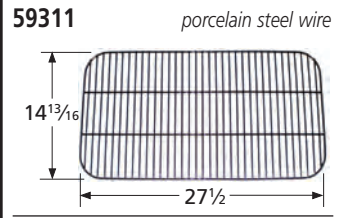

Brinkmann Cooking Grids

BRANDS