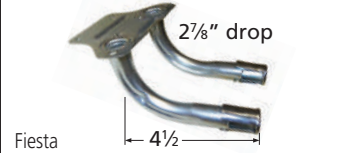

79202 zinc plated steel