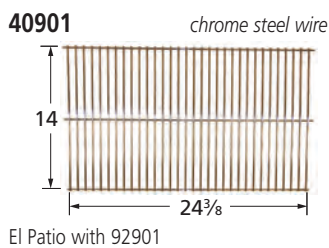

COOKING GRIDS