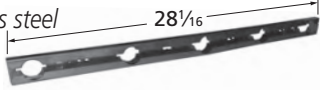

## Broil-Mate Pipe Burners & Cross-overs

**08092**

stainless steel

used with 1 1/4" burners

**08052**

stainless steel

used with 1 1/4" burners

**08082**