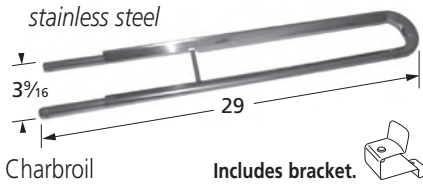

## U-shaped Pipe Burners

**13902**  
stainless steel

Charbroil

Includes bracket.

**13802**  
stainless steel

Charbroil

Includes bracket.

**14002**  
stainless steel