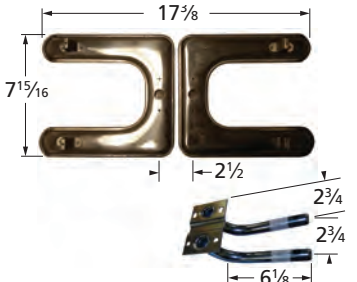

### H-Twin Burners, 2 1/2" offset

18202-78202

stainless steel

18102-78202

stainless steel