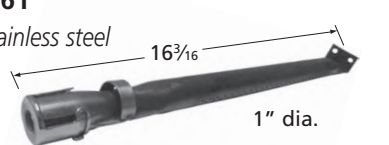

## Pipe Burners

**22401**

cast iron

**14011**

stainless steel

**14061**

stainless steel

**14051**