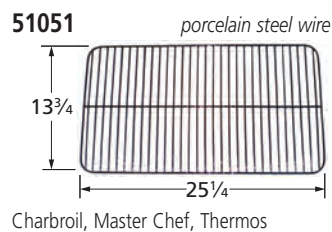

COOKING GRIDS