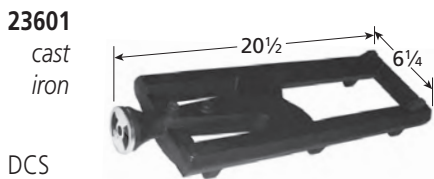

Ring Burners