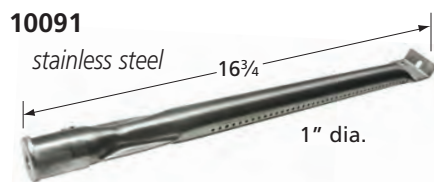

Grill Chef

Burners