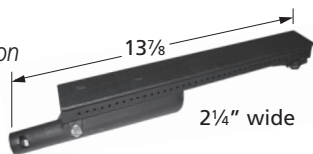

stainless steel

Brinkmann

23311

cast iron

Sams

24901

cast iron

Centro, Charbroil, Kirkland, Thermos