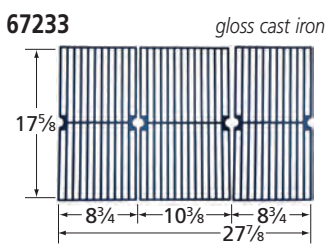

Brinkmann Cooking Grids

BRANDS