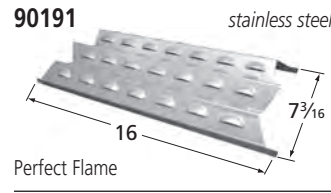

HEAT PLATES