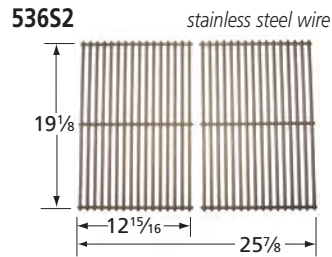

Broil King Cooking Grids — All years