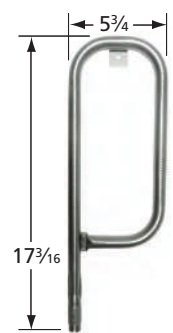

Members Mark

13921

stainless steel

Weber

13931

stainless steel