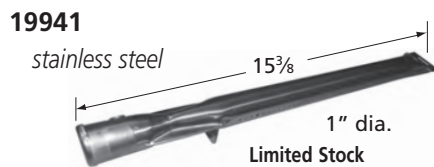

Grill Chef

Burners