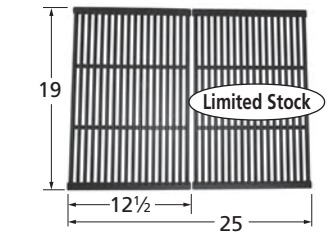

## Cooking Grids

59153 stainless steel wire

62152 gloss cast iron

67413 gloss cast iron

54453 porcelain steel wire

65223 matte cast iron

62393 matte cast iron

66662 matte cast iron