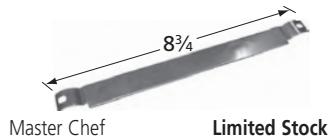

05599 stainless steel