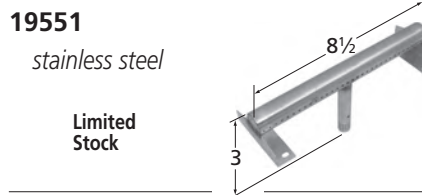

Charbroil Pipe Burners

Ring Burners

T Burners

Cross-overs