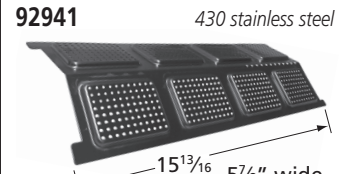

HEAT PLATES