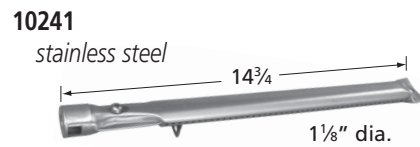

Straight Pipe Burners

BBQ Grillware

Kenmore

Charbroil, Kenmore, Turbo

Aussie, Coleman

Nexgrill

Members Mark, Nexgrill

BBQ Pro

Fire Magic

Members Mark

Brinkmann

Members Mark, Tera Gear

Charbroil

Tera Gear

Master Chef

Charbroil, Kenmore, Nexgrill, Tera Gear

Chargriller

Master Cook

Capt'n Cook

Grill King

Backyard Grill

Brinkmann