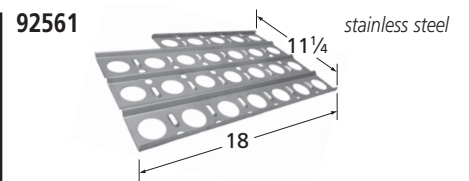

Heat Plates