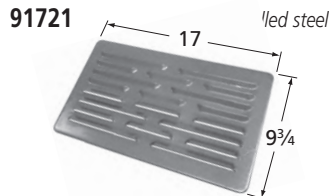

Bakers & Chefs Heat Plates