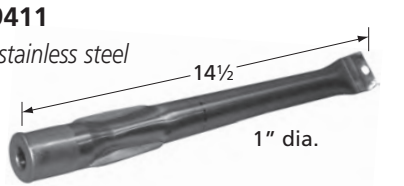

19411

stainless steel