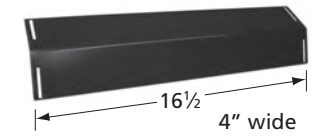

Capt'N' Cook, Turbo, Turbo Elite, Turbo STS  
Includes 16 briquettes.

**95131** *porcelain steel*

Coleman

**96031** *porcelain steel*

Napoleon

**92151** *porcelain steel*

BBQ Grillware

**90811** *stainless steel*