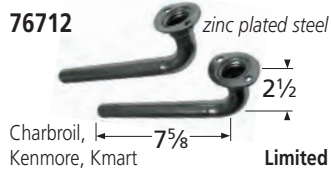

Venturis by Dimension—L-Shaped