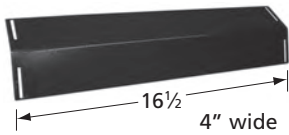

### Heat Plate

92151

porcelain steel