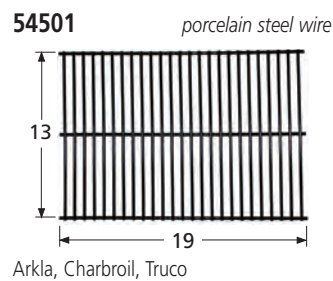

COOKING GRIDS