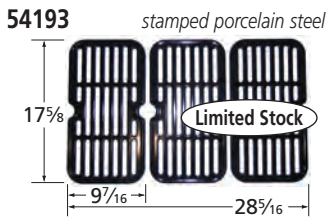

Brinkmann Cooking Grids

BRANDS