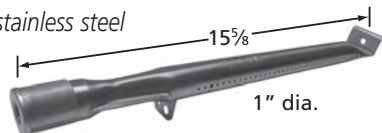

Uniflame

18511

stainless steel