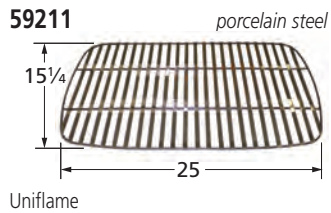

Cooking Grids