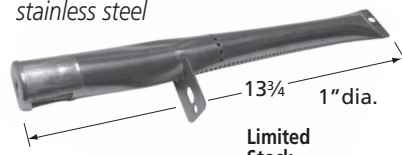

Centro, Charbroil, Kirkland, Thermos

10481

stainless steel