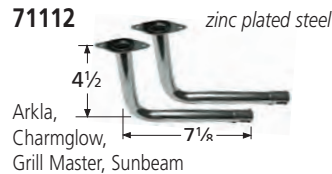

Venturis by Dimension—L-Shaped