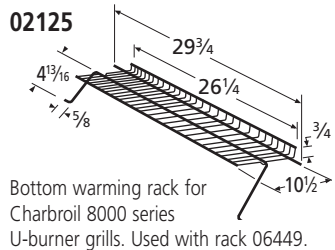

Warming Racks—Gliding