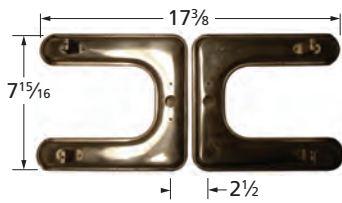

78202
black
annodized
steel