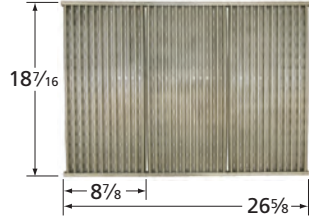

55473 *stamped stainless steel*