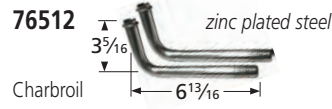

Venturis by Dimension—L-Shaped