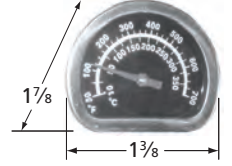

Repair Parts

00474