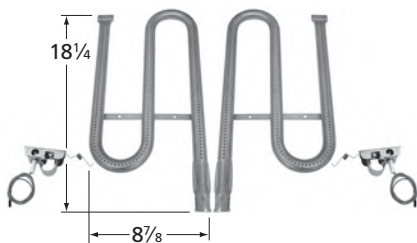

Dyna-Glo

16511 & 16521

stainless steel

Ducane*

13511 & 13521

stainless steel