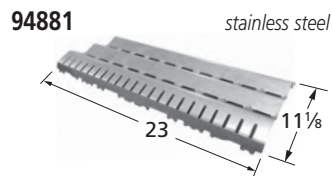

Heat Shielding — All years