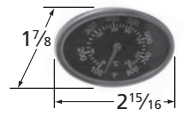

North American Outdoors

Burners

12411

stainless steel

Cooking Grids

67413

gloss cast iron

67692

matte cast iron

60663

matte cast iron

Heat Plates

94591

porcelain steel

Repair Parts

00016

3" dia.

03342

small 2-outlet AA

03610

wire for AA and AAA spark generators

22549

probe mounted

02342

03380

5-outlet AA

04010

electrode for 12411

22551

NXR

Burners

17751

stainless steel

18801

stainless steel

15641

stainless steel

Cooking Grids

59153

stainless steel clad wire

56654

stainless steel wire

56652

stainless steel wire

55382

stainless steel wire