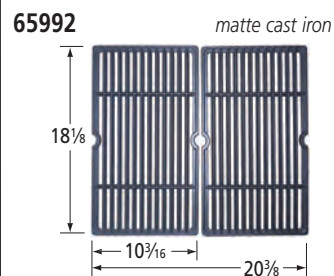

Outdoor Gourmet