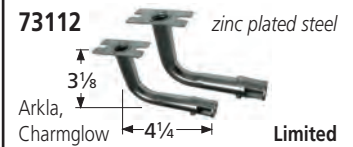

Venturis by Dimension—L-Shaped