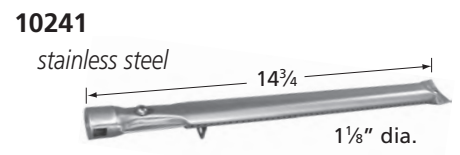

Grill Chef

Burners