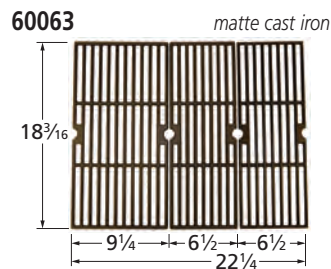

Cooking Grids

Charbroil