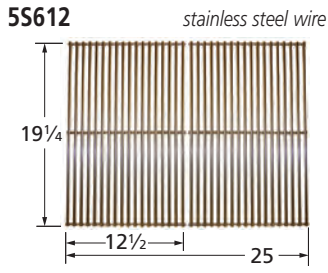

Turbo Cooking Grids