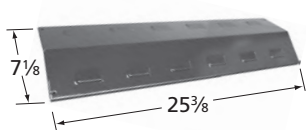

Heat Plates

96121

porcelain steel