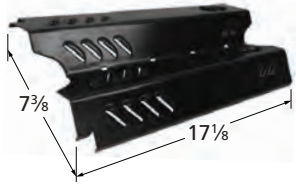

Heat Plates & Heat Angles

92291 *porcelain steel*