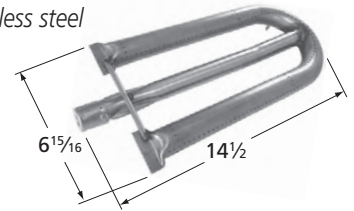

American Outdoor Grill

\*10341 requires clamp-on bracket **00351** when installed with E series Calise and Outdoor Kitchen Concepts models.

BURNERS