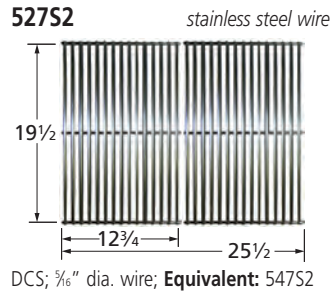

Cooking Grids

- **Order of presentation: by front-to-back dimension, from longest to shortest.**
- **Grids that are used in sets of two, three, or more have part numbers ending in "2", "3", etc. A unit order of one of these grids is filled with a set.**
- **All cast iron grids are porcelain coated with either gloss or matte finish. Matte finish grids may appear to be uncoated.**
- **Grids referenced as equivalents have similar or identical dimensions, and fit most, but not necessarily all, of the brands listed.**
- **Dimensions are given in inches.**