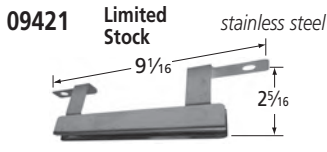

Cross-overs