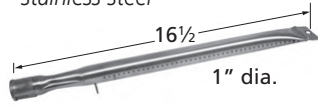

North American Outdoors

Burners

12411

stainless steel