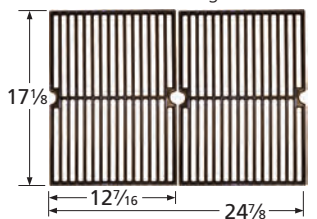

Cooking Grid

66162 gloss cast iron