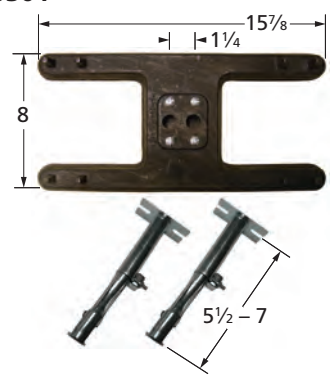

## H-Twin Burners, 1/4" offset

10502-70301

stainless steel

20502-70301

cast iron

10502-70201

stainless steel

20502-70201