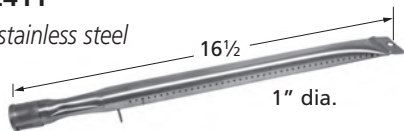

12411

stainless steel