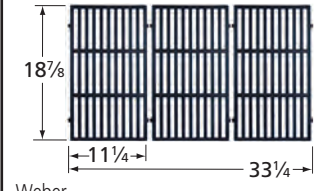

Weber

**68073** matte cast iron

Charbroil

**55743** stainless clad steel wire

Kitchen Aid, Nexgrill

**63032** matte cast iron

Weber

**55742** stainless steel wire