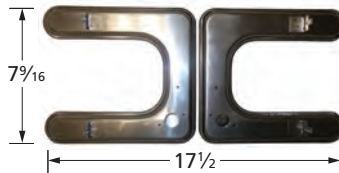

Fiesta

19102

stainless steel

Limited Stock