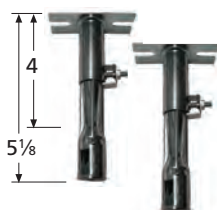

70201

zinc plated steel

Charbroil,
Patio Kitchen