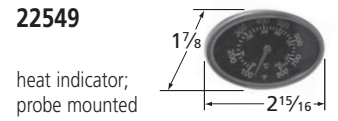

Outdoor Gourmet Repair Parts