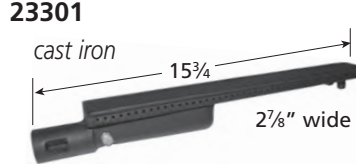

23301 *cast iron*
15 3/4
2 7/8" wide