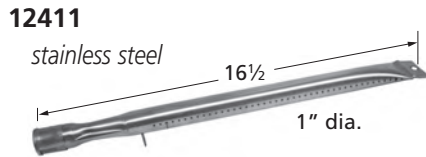

Charmglow Pipe Burners