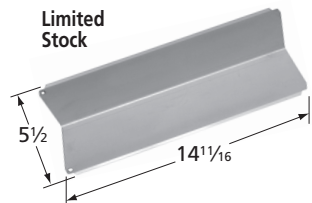

Fiesta Rock Grates & Heat Plates

95691 stainless steel