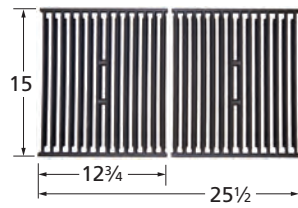

### Heat Plate

94881

stainless steel