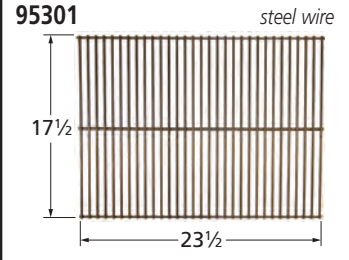

Rock Grates and Heat Plates