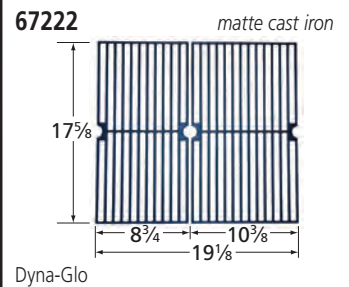

COOKING GRIDS