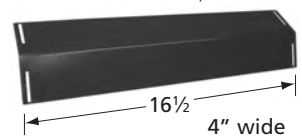

Heat Plates

92151

porcelain steel