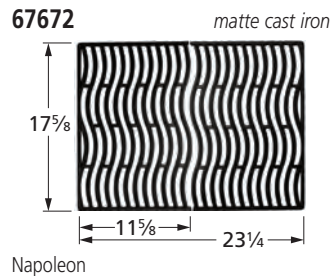

COOKING GRIDS