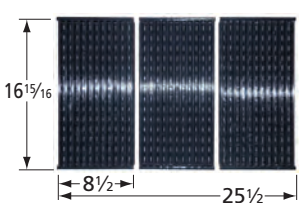

53173 stamped porcelain steel