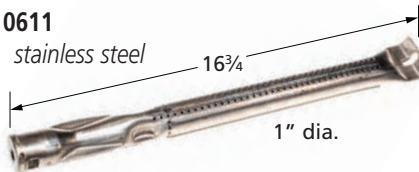

Grill Chef

10611

stainless steel