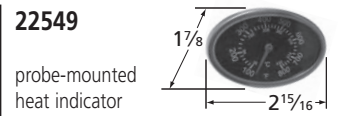

Repair Parts