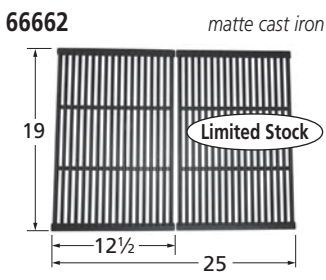

Cooking Grids