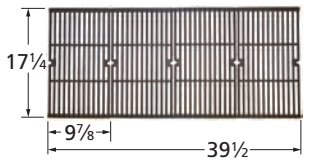

66904

matte cast iron