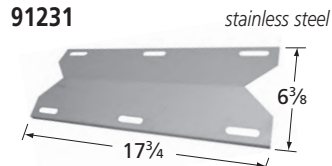

Jenn-Air Heat Plates