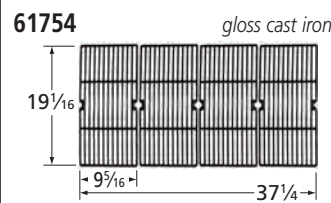

Cooking Grid