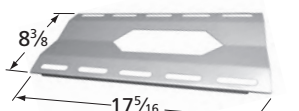

91281 stainless steel