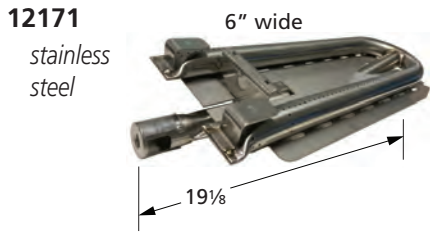

Charmglow Pipe Burners