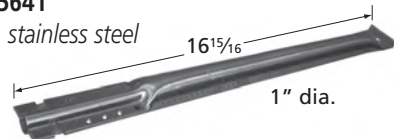

Kitchen Aid, NXR

15641

stainless steel