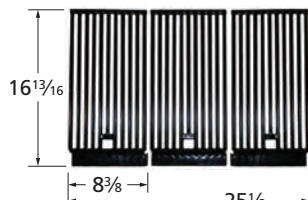

62503 glass cast iron