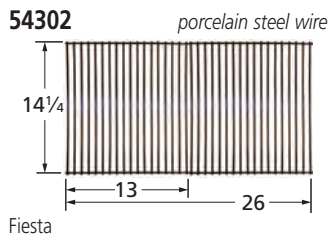

COOKING GRIDS