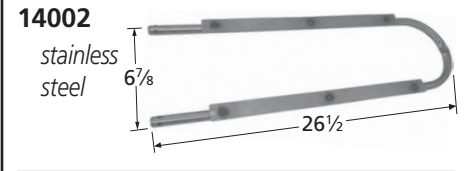

Charbroil/W.C.Bradley (See also Kenmore models made by Charbroil.)

Note: When a burner head is used with many venturis, venturis are listed in order of type: straight, L-shaped, special, and universal, and within a type in descending dimensional order.

H-Single Burners

H-Twin, 1 1/4" offset

H-Twin, diagonal

Oval Twin, 3" offset

Ovals with venturis

U-Burners

U-Burners

Pipe Burners