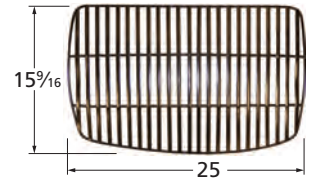

Uniflame

66583 *matte cast iron*