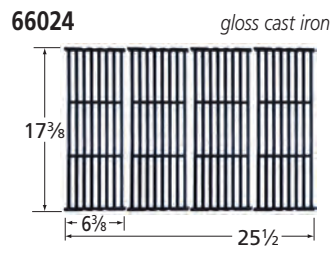

Cooking Grids