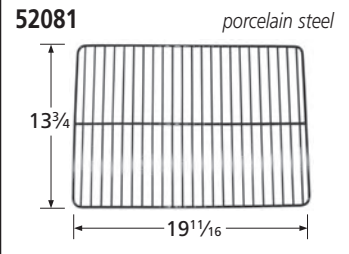

Master Chef Cooking Grids