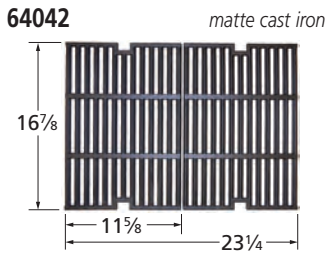

BBQ Pro Cooking Grids