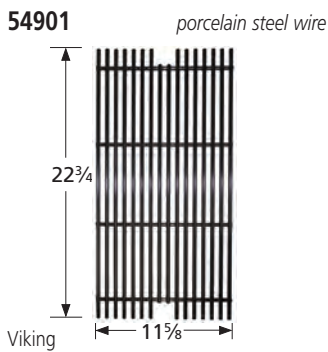

Cooking Grids

- **Order of presentation: by front-to-back dimension, from longest to shortest.**
- **Grids that are used in sets of two, three, or more have part numbers ending in "2", "3", etc. A unit order of one of these grids is filled with a set.**
- **All cast iron grids are porcelain coated with either gloss or matte finish. Matte finish grids may appear to be uncoated.**
- **Grids referenced as equivalents have similar or identical dimensions, and fit most, but not necessarily all, of the brands listed.**
- **Dimensions are given in inches.**