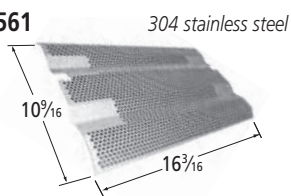

Fire Magic

Burners

23201

23211

Cooking Grids

539S2

Repair Parts

01700

control knob for Fire Magic Custom, Regal, and Gourmet grills

03198

adapter wire for 03199:
female round x male spade

03199

replacement electrode kit
with 03198 adapter

35010

Heat Plates

93531

90561

93521

90631

93551

90571

93541

90641