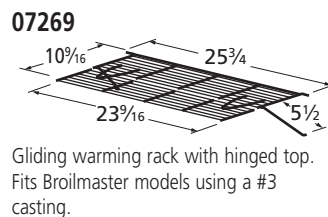

Warming Racks—Gliding