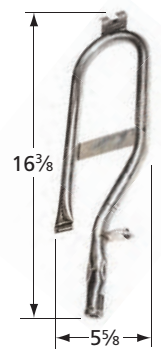

Ducane*

16361

stainless steel