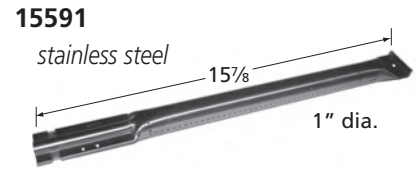

Charmglow Pipe Burners