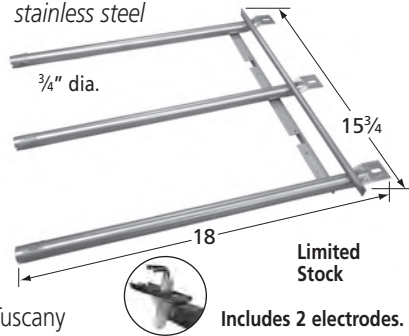

Tuscany

Includes 2 electrodes.
Limited Stock

12181

stainless steel