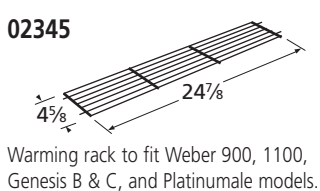

Warming Racks—Flat