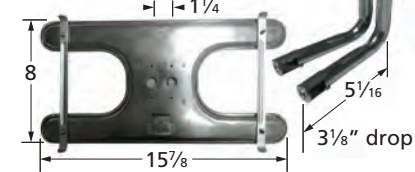

10502-72502

stainless steel

Limited Stock