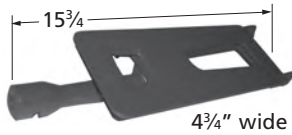

Grand Hall/Grand Café

Burners

29251

cast iron