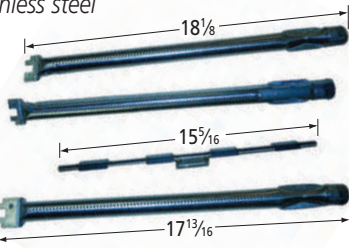

Straight Pipe Burners

138E4

stainless steel

Weber

129G3

stainless steel