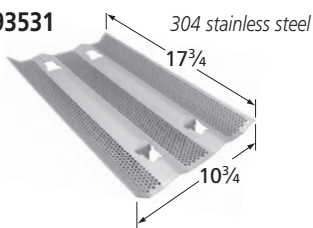

Heat Plates

93531