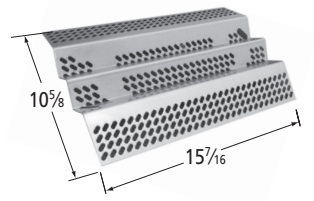

Cuisinart

92461 stainless steel