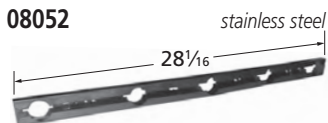

Broil King, for 1/4" dia. burners