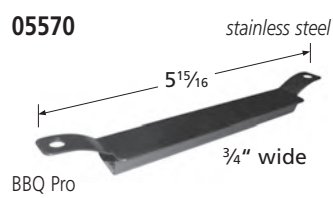

Cross-over Tubes