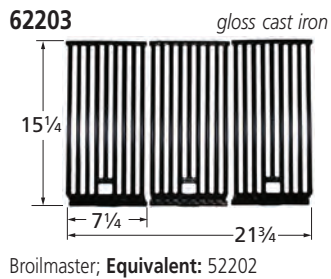

Cooking Grids