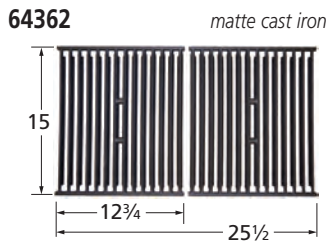

Cooking Grids