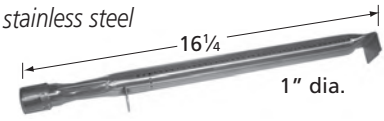

12041

stainless steel