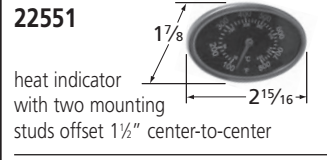

Brinkmann Repair Parts