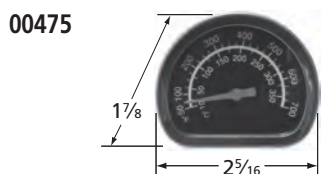

Sterling Repair Parts