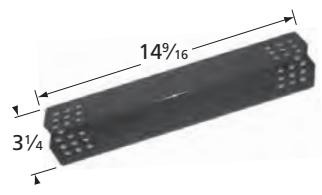

97371

porcelain steel