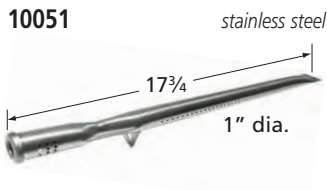

Pit Boss

Burner

10051