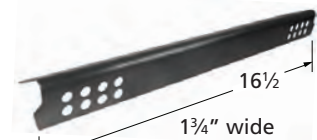

Members Mark, Smoke Hollow

90521 *stainless steel*