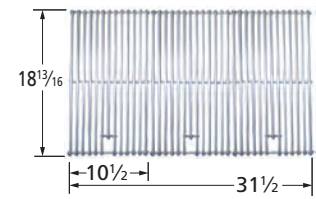

55793 stainless steel clad wire

Jenn-Air