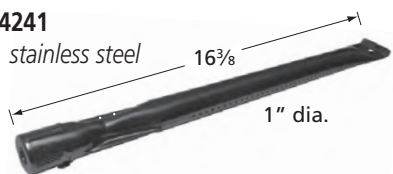

## Straight Pipe Burners

**18561**

stainless steel

Expert Grill

**14241**

stainless steel

Tera Gear

**11651**