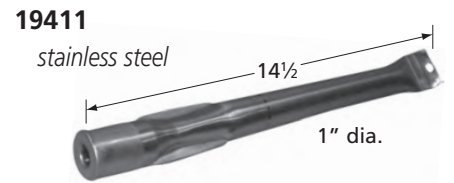

Charmglow Pipe Burners