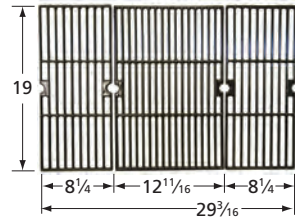

Cooking Grids

67413

gloss cast iron