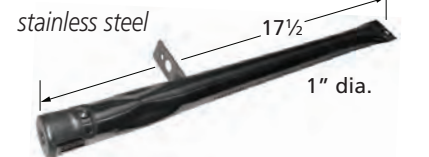

BBQ Pro, Kenmore

11071

stainless steel