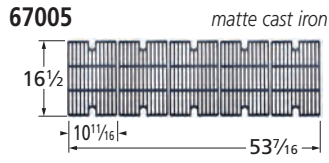

Cooking Grid