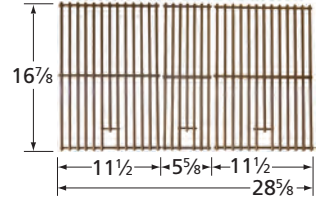

## Nexgrill Cooking Grids

**61183** matte cast iron

**61192** matte cast iron

**65022** gloss cast iron

**59253** stainless steel clad wire

**61173** matte cast iron

**60663** matte cast iron

**60662** matte cast iron