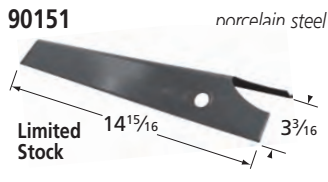

Great Outdoors Rock Grates & Heat Plates