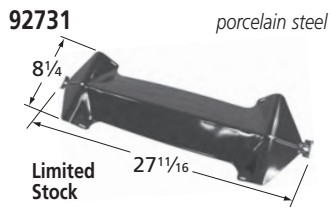

Grill Master Heat Plates