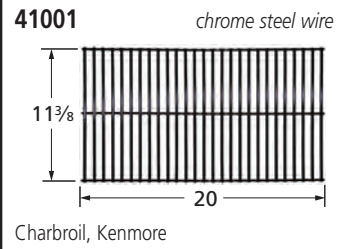

COOKING GRIDS