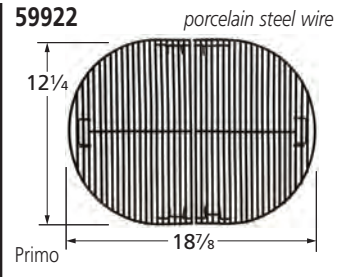

COOKING GRIDS