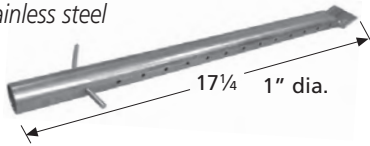

## Straight Pipe Burners

**12601**

stainless steel

Lazy Man

**12251**

stainless steel

Limited Stock

Master Forge  
1 1/16" x 1 3/16" cross section