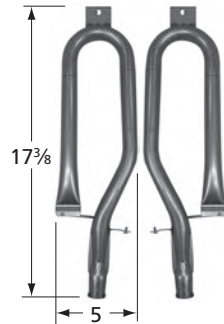

Straight Pipe Burners

11821

stainless steel

Huntington

15651

stainless steel

1" dia.

Charbroil, Kenmore

Curved Pipe Burners

13922

stainless steel

Weber

122L1 & 122R1

stainless steel

Members Mark

13921

stainless steel

Weber

13931

stainless steel

Weber

16301

stainless steel

Bull, Straubelstone

16351

stainless steel

Dyna-Glo

16511 & 16521

stainless steel

Ducane*

13511 & 13521

stainless steel

Ducane*

10801

stainless steel

Cosco, Harris Teeter,
Jenn Air, Nexgrill, Sterling

165L1 & 165R1

stainless steel

Ducane*

135L1 & 135R1

stainless steel

Ducane*

16361

stainless steel

Dyna-Glo

*Parts listed for Ducane and Weber are not manufactured by Weber-Stephen Products Co.