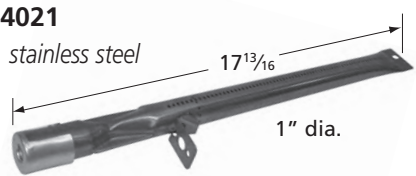

14021

stainless steel