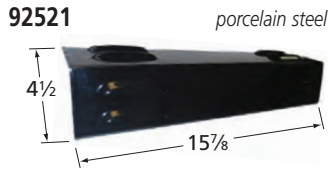

Dyna-Glo Heat Plates