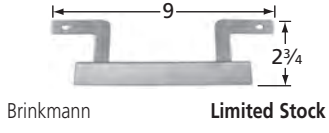

09420 stainless steel