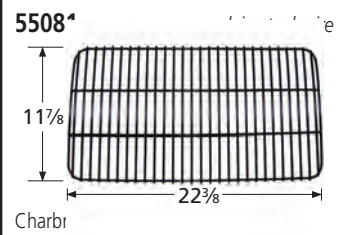

COOKING GRIDS