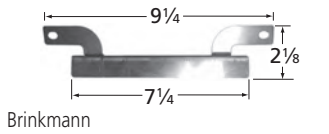

04801 stainless steel