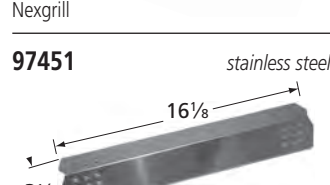

Kitchen Aid

**92381** *porcelain steel*

Members Mark, Smoke Hollow

**90521** *stainless steel*

Master Chef

**94641** *porcelain steel*

Grill Pro

HEAT PLATES