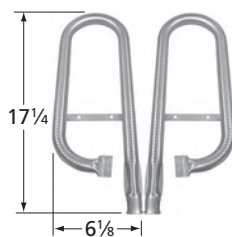

Straight Pipe Burners

11821

stainless steel

Huntington

15651

stainless steel

1" dia.

Charbroil, Kenmore

Curved Pipe Burners

13922

stainless steel

Weber

122L1 & 122R1

stainless steel

Members Mark

13921

stainless steel

Weber

13931

stainless steel

Weber

16301

stainless steel

Bull, Straubelstone

16351

stainless steel

Dyna-Glo

16511 & 16521

stainless steel

Ducane*

13511 & 13521

stainless steel

Ducane*

10801

stainless steel

Cosco, Harris Teeter,
Jenn Air, Nexgrill, Sterling

165L1 & 165R1

stainless steel

Ducane*

135L1 & 135R1

stainless steel

Ducane*

16361

stainless steel

Dyna-Glo

*Parts listed for Ducane and Weber are not manufactured by Weber-Stephen Products Co.