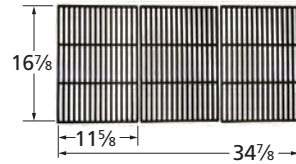

## Nexgrill Cooking Grids

**61183** matte cast iron

**61192** matte cast iron

**65022** gloss cast iron

**59253** stainless steel clad wire

**61173** matte cast iron

**60663** matte cast iron

**60662** matte cast iron