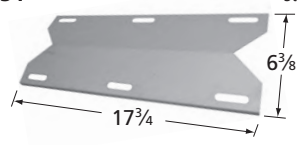

Heat Plate

91231

stainless steel