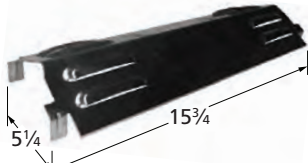

Heat Plates & Heat Angles

93671 stainless steel