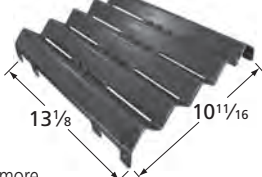

**90641** *stainless steel*  
  
 8<sup>3</sup>/<sub>4</sub> 13<sup>3</sup>/<sub>16</sub>"  
 Fire Magic

**HEAT PLATES**

90831 stainless steel

Kitchen Aid

97061 porcelain steel

Kenmore

90611 porcelain steel