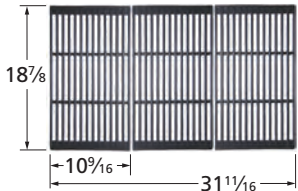

# Charbroil Cooking Grids

**66662** *matte cast iron*

**68073** *matte cast iron*

**54453** *porcelain steel wire*

**63123** *gloss cast iron*

**59501** *porcelain steel wire*

**55574** *stamped stainless steel*