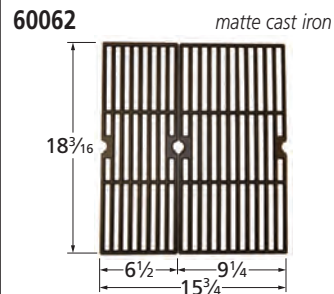

Cooking Grids

Charbroil