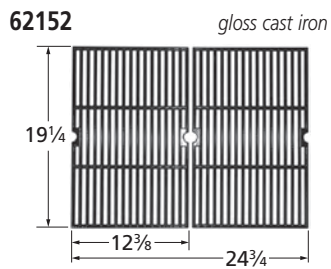

Cooking Grids