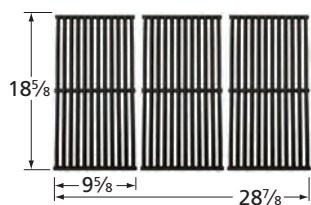

66623 matte cast iron

Vermont Castings