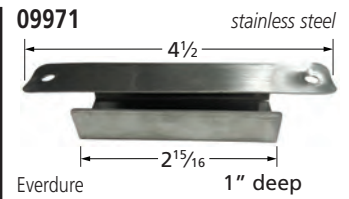

Cross-over Tubes