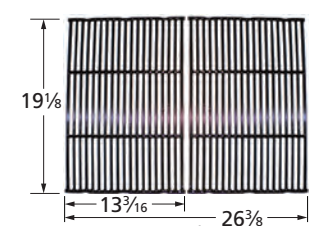

61812 gloss cast iron