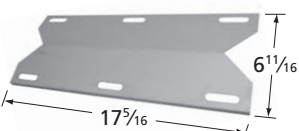

91241 stainless steel