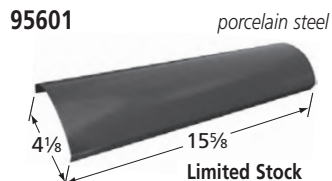

Kenmore Rock Grates & Heat Plates

BRANDS