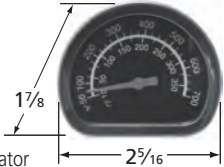

Broil-Mate Heat Plates & Rock Grate

96061 *aluminized steel*

96021 *porcelain steel*

90401 *steel wire*

90101 *steel wire*

99041 *stainless steel*

94001 *stainless steel*

94881 *stainless steel*

94891 *stainless steel*

94641 *porcelain steel*

96611 *porcelain steel*

90211 *steel wire*

Repair Parts

00474

heat indicator

03310

1-outlet AAA

03342

2-outlet AA

04200

00475

heat indicator

03320

2-outlet AAA

03400

wire with spade and round connectors

04641

03100

piezo spark generator

03330

3-outlet AAA

03500

wire, female spade x female spade

04831

03120

piezo spark generator with ground

03335

5-outlet AAA

03900

BRANDS