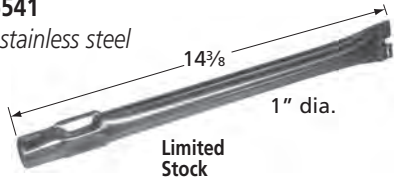

Charbroil, Kenmore, Thermos

16541

stainless steel