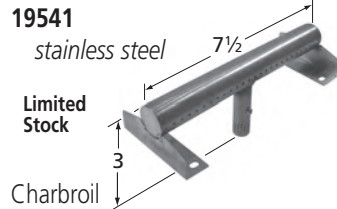

Center-fed Pipe Burners

Viking

Dacor

DCS

Al Fresco

Dynasty

Perfect Flame

Calise, Lucullan, Outdoor Kitchen Concepts

American Outdoor Grill

*10341 requires clamp-on bracket **00351** when installed with E series Calise and Outdoor Kitchen Concepts models.

BURNERS

T Burners

Charbroil

Charbroil

Cross-over Tubes

Broil-Mate, for 1/4" dia. burners

Broil King, for 1/4" dia. burners

Sterling, for 1" dia. burners

Huntington, for 1" dia. burners

Broil King, for 1/4" dia. burners

Broil-Mate, Sterling

Broil-Mate, for 1" dia. burners

Broil King, for 1/4" dia. burners

Sterling, for 1" dia. burners

Broil King, for 1/4" dia. burners