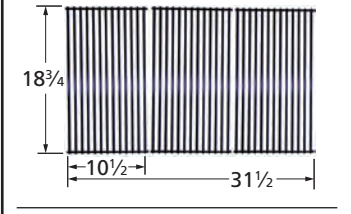

## Cooking Grids

59153 stainless steel wire

62152 gloss cast iron

67413 gloss cast iron

54453 porcelain steel wire

65223 matte cast iron

62393 matte cast iron

66662 matte cast iron