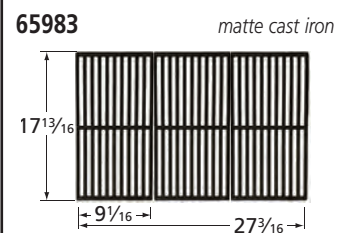

Cooking Grids

Cuisinart