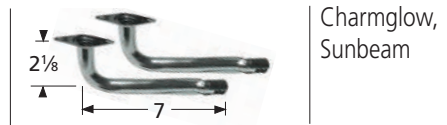

zinc plated steel

**15102**

stainless steel

**71112**

zinc plated steel

**Oval Twin Burners, 1 1/4" Offset**

**16702**

stainless steel