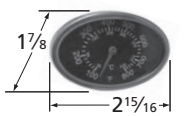

22551

mounts with two threaded studs 1 1/2" offset on center