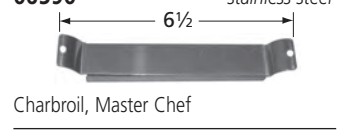

06590 stainless steel