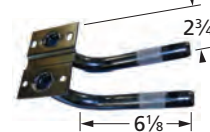

Jacuzzi

78202

black anodized steel