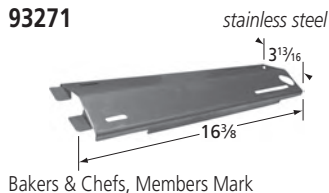

HEAT PLATES