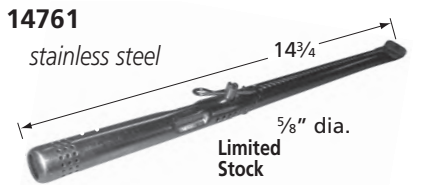

Charbroil Pipe Burners