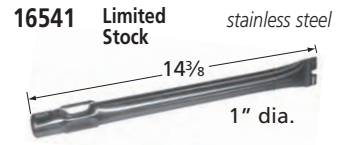

Sterling Pipe Burners & Cross-overs