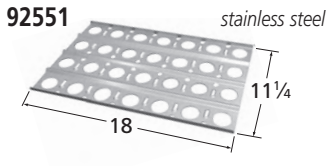

Jenn-Air Heat Plates