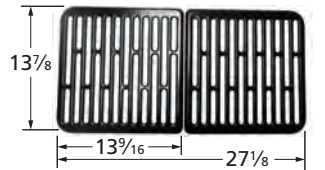

56132

stamped porcelain steel