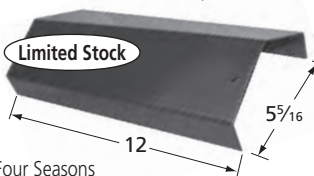

Four Seasons

91621 porcelain steel