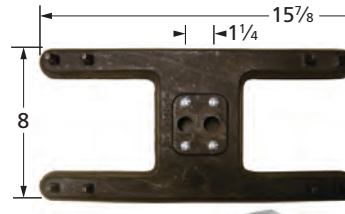

20502-75052

cast iron