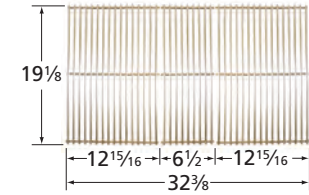

50653 stainless steel wire