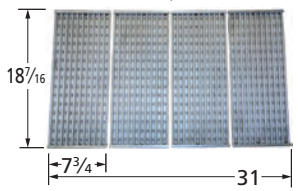

# Charbroil Cooking Grids

**66662** *matte cast iron*

**68073** *matte cast iron*

**54453** *porcelain steel wire*

**63123** *gloss cast iron*

**59501** *porcelain steel wire*

**55574** *stamped stainless steel*