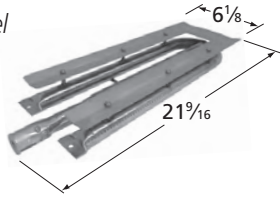

Center-fed Pipe Burners

15481
stainless steel

Viking