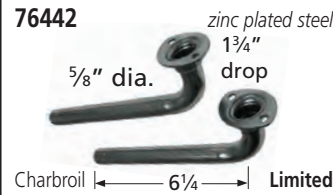

Venturis by Dimension—L-Shaped