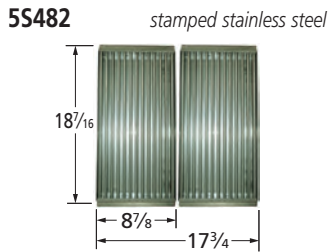

Cooking Grids

Charbroil; Equivalent: 55472
oem style grid-in-tray