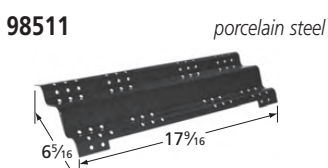

Brinkmann Heat Plates