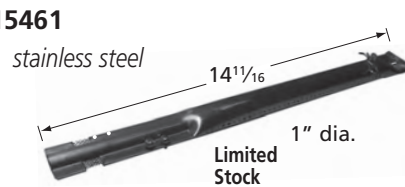

Lynx

Burners

22701

Heat Plate

92571

Repair Part

41648

ceramic briquettes,
48 pcs.

Master Chef

Oval Burners

16133

11112

Pipe Burners

10521

15461

15491

14741

14791

14711

Cross-overs

05591

05595

00521

00522

05599

05590

05592