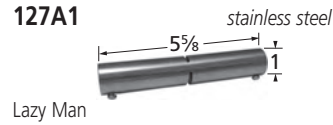

Cross-over Tubes