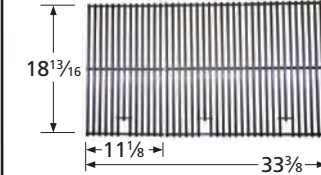

55763 stainless steel clad wire