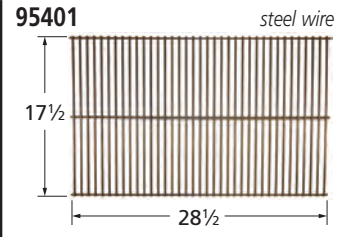

Rock Grates and Heat Plates