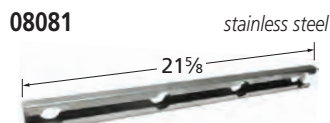

## Cross-over Tubes

Broil-Mate, for 1/4" dia. burners

Broil King, for 1/4" dia. burners

Sterling, for 1" dia. burners

Huntington, for 1" dia. burners

Broil King, for 1/4" dia. burners

Broil-Mate, Sterling

Broil-Mate, for 1" dia. burners