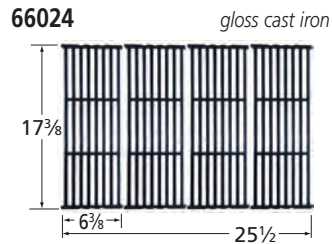

Broil King Cooking Grids — All years