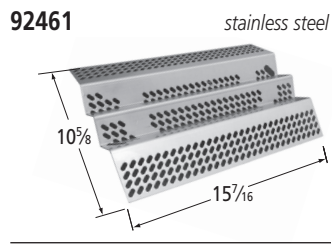

Dyna-Glo Heat Plates