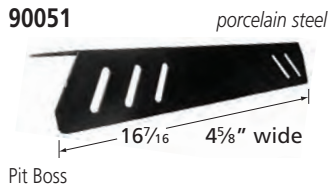

HEAT PLATES