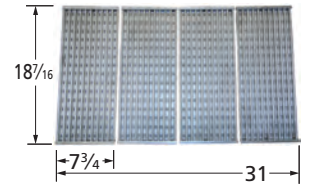

Brinkmann

Limited Stock

**44281** chrome steel wire

Aussie

**55574** stamped stainless steel

Charbroil; Equivalent: 55584

**55584** stamped stainless steel

Charbroil, Kenmore; Equivalent: 55574  
oem style grid-in-tray design