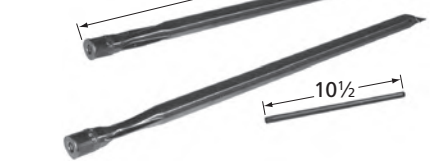

Weber*

127A3

stainless steel