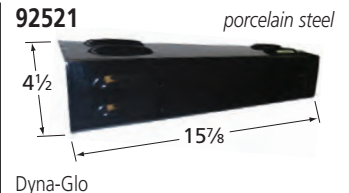

HEAT PLATES