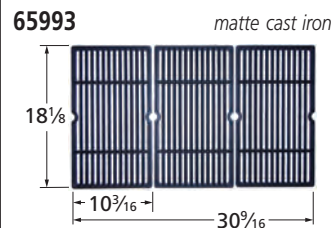

Cooking Grids

Charbroil