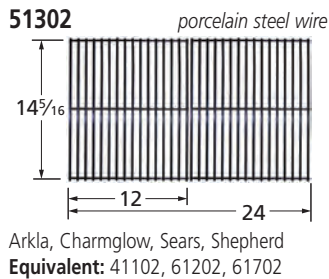

COOKING GRIDS