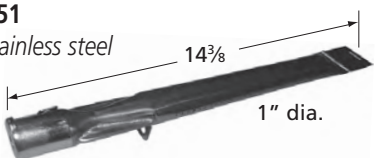

Huntington

19951

stainless steel