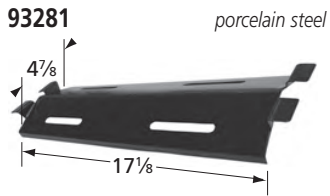

Bakers & Chefs Heat Plates