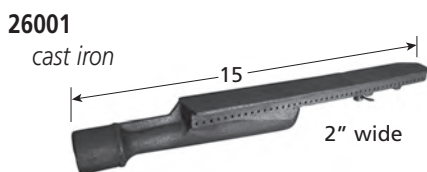

## Straight Pipe Burners

BBQ Grillware

Kenmore

Charbroil, Kenmore, Turbo

Aussie, Coleman

Nexgrill

Members Mark, Nexgrill

BBQ Pro