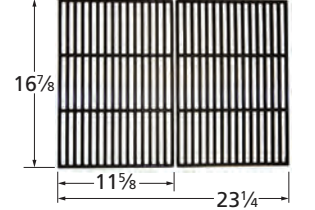

## Nexgrill Cooking Grids

**61183** matte cast iron

**61192** matte cast iron

**65022** gloss cast iron

**59253** stainless steel clad wire

**61173** matte cast iron

**60663** matte cast iron

**60662** matte cast iron