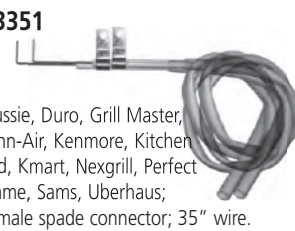

Kenmore; female spade connector; 33 $\frac{1}{2}$ " wire.

**02701**

Viking; male spade connector.

**03080**

Charbroil, Kmart, Kenmore, Master Chef, Thermos; includes male round x female spade adapter; 11 $\frac{1}{4}$ " wire.

**03118**

Kenmore, Master Forge; male square connector; 42" wire.

**03199**

Fire Magic; female spade connector (electrode); male spade x female round (adapter 03198) connector; 27" wire.

**03351**

Aussie, Duro, Grill Master, Jenn-Air, Kenmore, Kitchen Aid, Kmart, Nexgrill, Perfect Flame, Sams, Uberhaus; female spade connector; 35" wire.