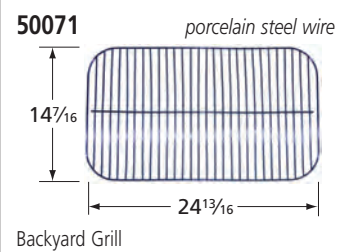

Cooking Grids