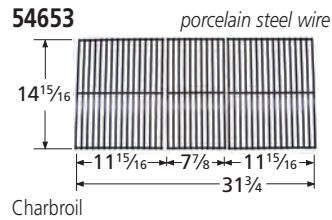

Cooking Grids