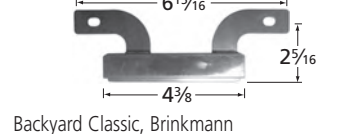

09429 stainless steel