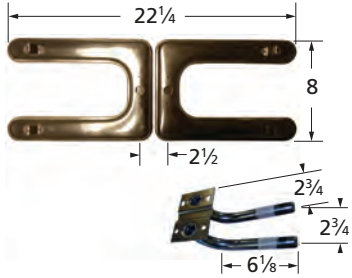

Broil King

Broil King burners for the same model# differ depending on the year the grill was made.

H and Figure-8 Burners — 1992 and later

18202-78202

stainless steel