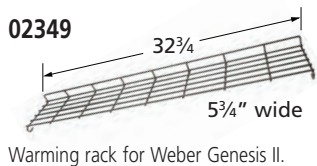

Warming Racks—Flat