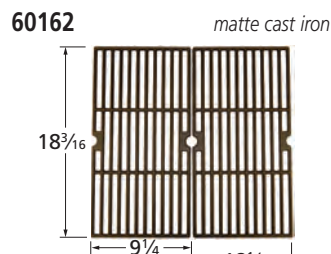

Cooking Grids

Charbroil