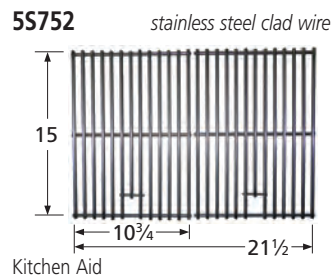

Cooking Grids