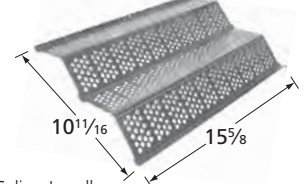

Dyna-Glo

91261 stainless steel