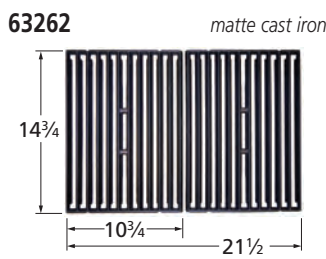

Cooking Grids