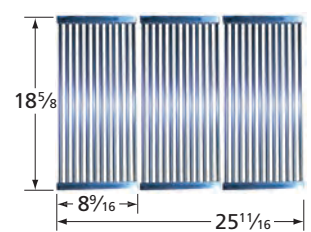

Kitchen Aid, Nexgrill

**60882** matte cast iron

Red Head

**59501** porcelain steel wire

Charbroil, Turbo; Equivalent: 69501

**66623** matte cast iron

Vermont Castings

**55443** stainless steel tubes