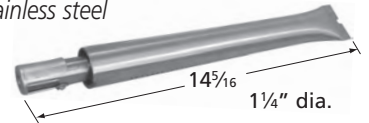

used with 1/4" burners

**08032**

stainless steel

used with 1/4" burners

**11081**

stainless steel

**11041**

stainless steel