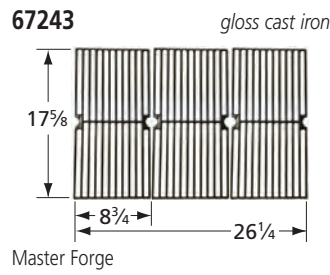

COOKING GRIDS