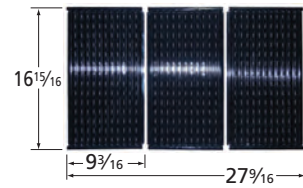

53073 stamped porcelain steel