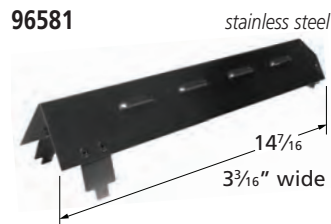

Calise

Burners

Heat Plates

Calphalon

Burner

Capt'n Cook

Burner

Cooking Grid

Heat Plate

Repair Parts

Centro

Burners