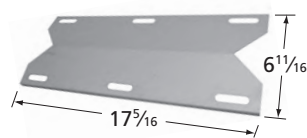

91241

stainless steel