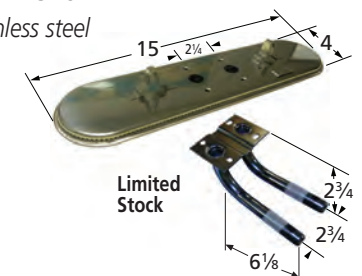

Oval Burners

11622-78202

stainless steel