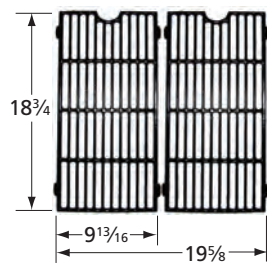

60192 gloss cast iron

Kitchen Aid, Nexgrill