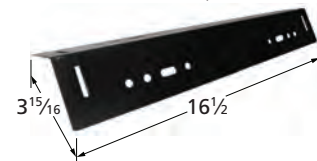

Kitchen Aid

92381 *porcelain steel*