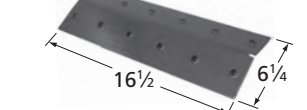

95131 porcelain steel