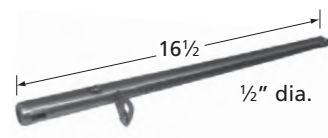

Fire King

Burner

18561 stainless steel