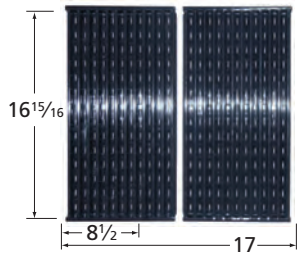

Cooking Grids

53172 stamped porcelain steel