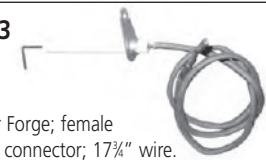

## Electrodes

**00161**

Dyna-Glo; male spade connector.

**00162**

Charbroil, Kenmore, Permasteel, Savor Pro; female spade connector; 19" wire.

**00163**

Master Forge; female spade connector; 17 $\frac{3}{4}$ " wire.