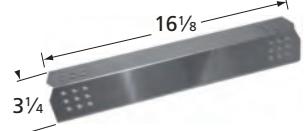

97451 stainless steel