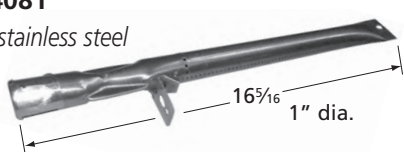

14081

stainless steel