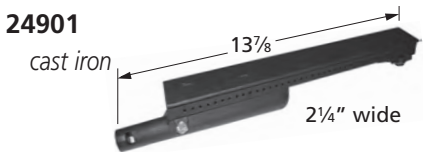

Charbroil Pipe Burners