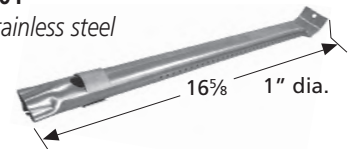

Coleman, Saber

12701

stainless steel