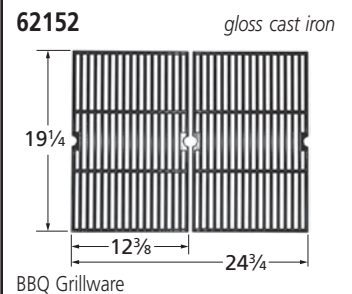

# Cooking Grids

- **Order of presentation: by front-to-back dimension, from longest to shortest.**
- **Grids that are used in sets of two, three, or more have part numbers ending in "2", "3", etc. A unit order of one of these grids is filled with a set.**
- **All cast iron grids are porcelain coated with either gloss or matte finish. Matte finish grids may appear to be uncoated.**
- **Grids referenced as equivalents have similar or identical dimensions, and fit most, but not necessarily all, of the brands listed.**
- **Dimensions are given in inches.**