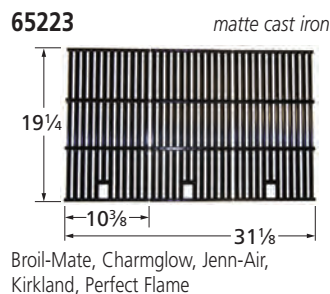

Cooking Grids

- **Order of presentation: by front-to-back dimension, from longest to shortest.**
- **Grids that are used in sets of two, three, or more have part numbers ending in "2", "3", etc. A unit order of one of these grids is filled with a set.**
- **All cast iron grids are porcelain coated with either gloss or matte finish. Matte finish grids may appear to be uncoated.**
- **Grids referenced as equivalents have similar or identical dimensions, and fit most, but not necessarily all, of the brands listed.**
- **Dimensions are given in inches.**