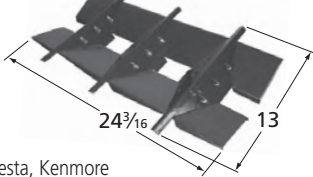

Fiesta, Kenmore

92161 porcelain steel