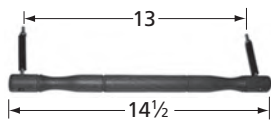

Lid Handles

01100

Front lid handle. Fits Charmglow and others.

01200