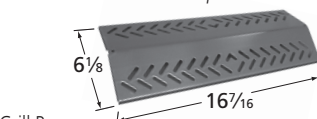

Master Chef

94641 *porcelain steel*