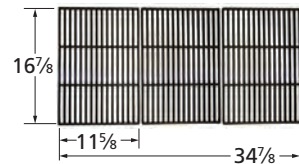

# Cooking Grids

**53172** stamped porcelain steel

Charbroil

**65022** glass cast iron

Charbroil

**60663** matte cast iron

Nexgrill

**59253** stainless steel wire