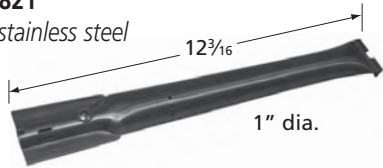

## Straight Pipe Burners

**11821**

stainless steel

Huntington

**15651**

stainless steel

1" dia.

Charbroil, Kenmore