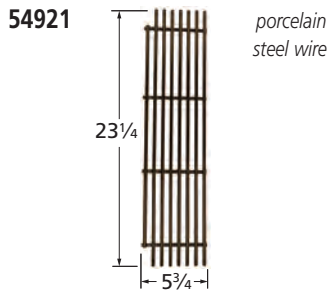

Cooking Grids