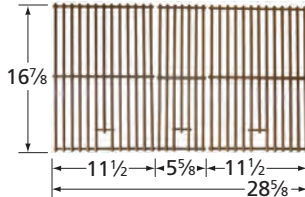

# Cooking Grids

**53172** stamped porcelain steel

Charbroil

**65022** glass cast iron

Charbroil

**60663** matte cast iron

Nexgrill

**59253** stainless steel wire