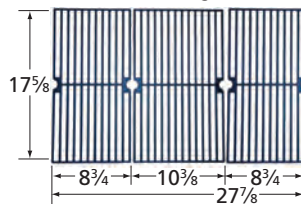

67233 gloss cast iron