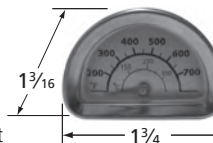

Snap-in heat indicator for Charbroil and Kenmore

00474