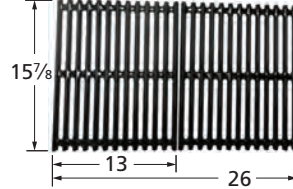

Bond

66153 *gloss cast iron*