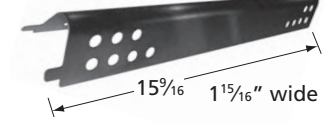

92131 Limited Stock stainless steel