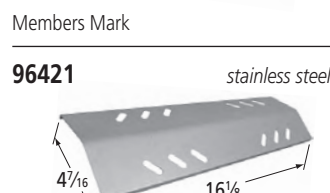

HEAT PLATES