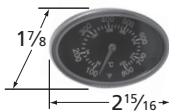

Heat Indicator

22549

probe-mounted
heat indicator