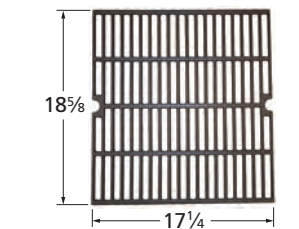

63251 matte cast iron

Brinkmann

Limited Stock