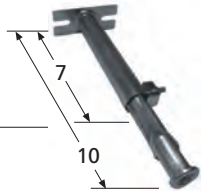

70401

zinc plated steel