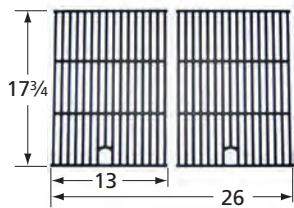

Cooking Grids

67692 matte cast iron