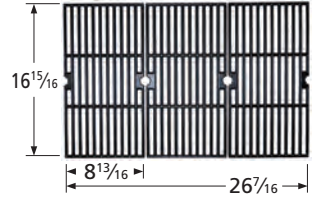

## Nexgrill Cooking Grids

**61183** matte cast iron

**61192** matte cast iron

**65022** gloss cast iron

**59253** stainless steel clad wire

**61173** matte cast iron

**60663** matte cast iron

**60662** matte cast iron