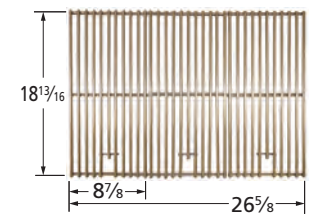

55773 stainless steel clad wire

Nexgrill