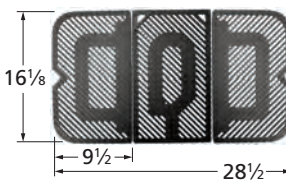

Everdure

53452 *stamped stainless steel*