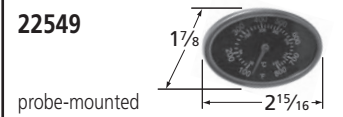

Heat Indicator