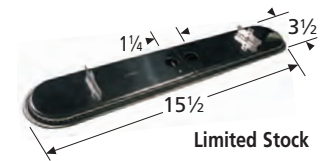

zinc plated steel

**15102**

stainless steel

**71112**

zinc plated steel

**Oval Twin Burners, 1 1/4" Offset**

**16702**

stainless steel