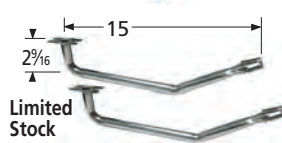

Limited Stock

Falcon