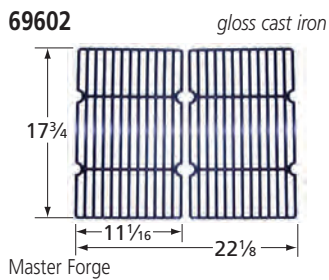

COOKING GRIDS