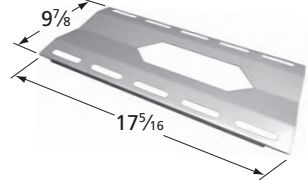

91271

stainless steel