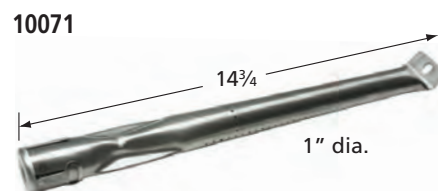

Straight Pipe Burners

BBQ Grillware

Kenmore

Charbroil, Kenmore, Turbo

Aussie, Coleman

Nexgrill

Members Mark, Nexgrill

BBQ Pro

Fire Magic

Members Mark

Brinkmann

Members Mark, Tera Gear

Charbroil

Tera Gear

Master Chef

Charbroil, Kenmore, Nexgrill, Tera Gear

Chargriller

Master Cook

Capt'n Cook

Grill King

Backyard Grill

Brinkmann