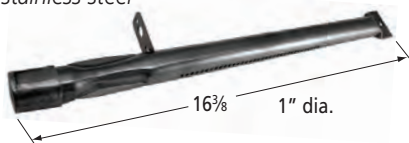

Master Forge

11251

stainless steel