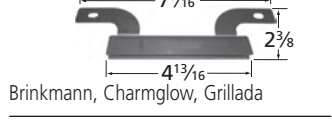

09425 stainless steel

09422 stainless steel