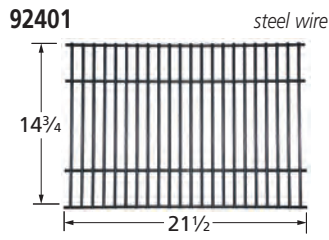

Great Outdoors Rock Grates & Heat Plates