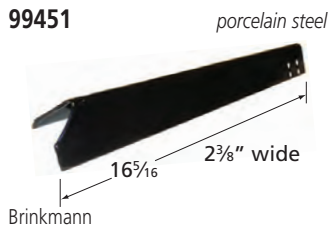

HEAT PLATES