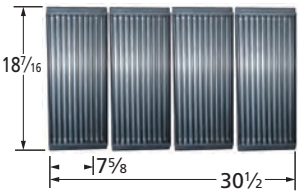

55584* *stamped stainless steel*