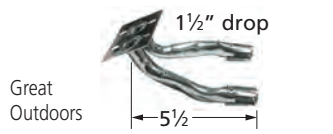

75062 zinc plated steel