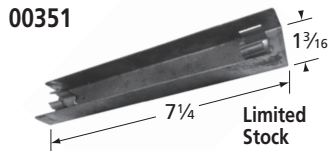

Repair Parts

Miscellaneous ..... p. 15
Briquettes ..... p. 15
Control Knobs ..... p. 15
Heat Indicators ..... p. 16
Ignitor Parts ..... p. 17

Plumbing ..... p. 22
Lid Handles ..... p. 23
Gas Light Supplies ..... p. 21
Warming Racks ..... p. 22
Cajun Kooker & Hot Plates ..... p. 23

Miscellaneous Repair Parts

00351
Mounting bracket for burner 10351 used with E series models. Clamps to center tube.