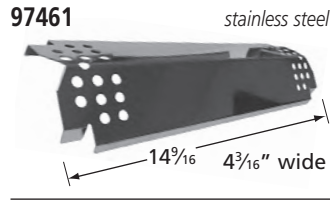

Expert Grill Heat Plates