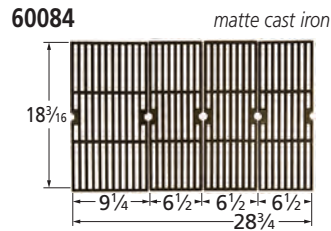

# Cooking Grids

Charbroil; Equivalent: 55472  
oem style grid-in-tray

Coleman, Cuisinart

Master Chef

Charbroil; rests on top of 55473

Charbroil

Charbroil

Charbroil