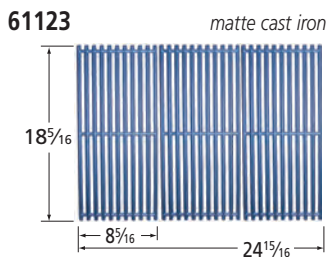

Charbroil; rests on top of 55473