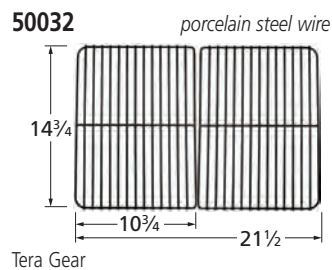

Cooking Grids