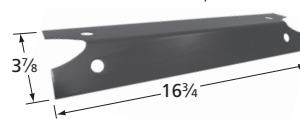

Uniflame

97311 *porcelain steel*