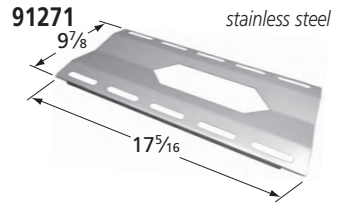

Straubelstone

Burners

Cooking Grids

Heat Plate

Repair Parts, Valves, Plumbing

Sunbeam

see <http://musiccitymetals.net/pdfs.html>