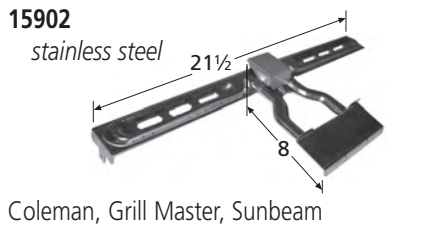

Ring Burners