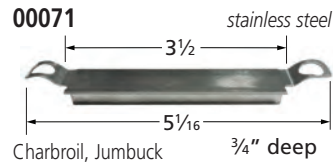

Cross-over Tubes