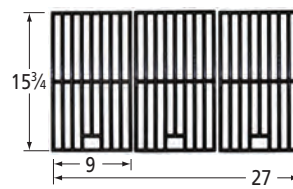

Master Cook

51352 *stamped porcelain steel*