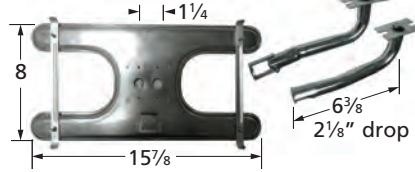

10502-709LR

stainless steel

Limited Stock