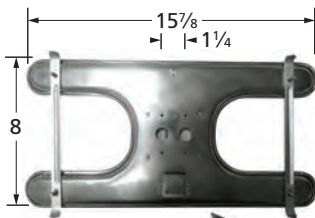

Great Outdoors (See also Vermont Castings for other parts for this brand.)

H-Twin Burners

10502-75062

stainless steel