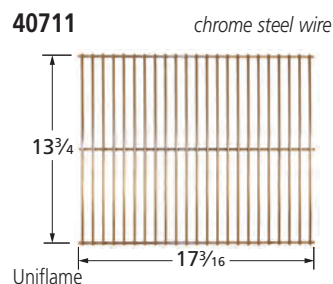

COOKING GRIDS