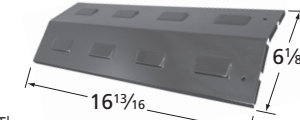

Outdoor Gourmet

96301 *porcelain steel*