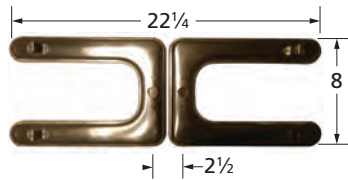

H Twin Burners, 2½" Offset Gas Inlets

18202
stainless steel

78202
black
annodized
steel