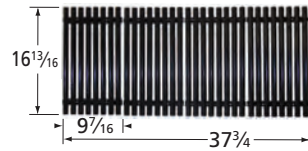

50194 porcelain steel channels