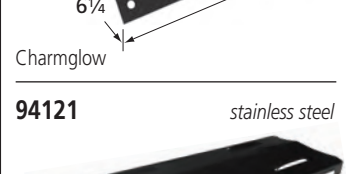

HEAT PLATES