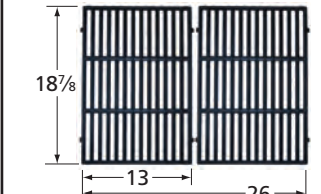

Weber

**68073** matte cast iron

Charbroil

**55743** stainless clad steel wire

Kitchen Aid, Nexgrill

**63032** matte cast iron

Weber

**55742** stainless steel wire