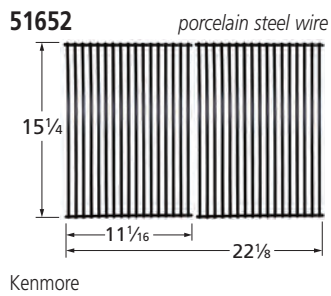

Cooking Grids