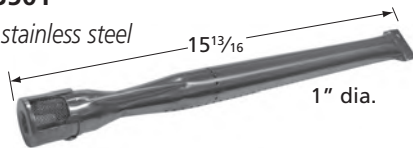

Jackson

Burner

13501

stainless steel