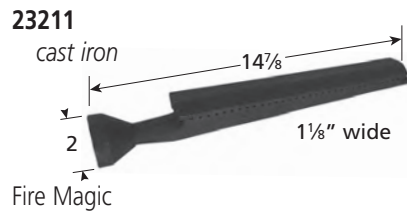

## Straight Pipe Burners

BBQ Grillware

Kenmore

Charbroil, Kenmore, Turbo

Aussie, Coleman

Nexgrill

Members Mark, Nexgrill

BBQ Pro