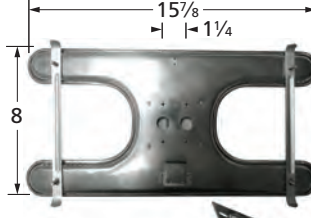

## H-Twin Burners

10502-75062

stainless steel

10502-75052

stainless steel

20502-75062

cast iron

20502-75052