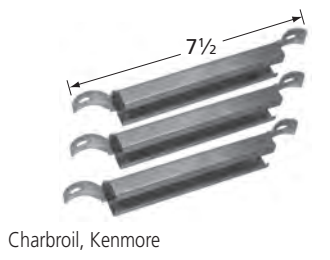

01673 stainless steel