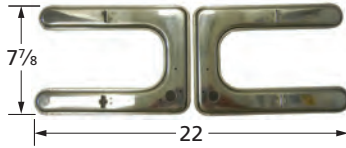

H Twin Burners, Forward Inlets, 3" Offset

19202

stainless steel

79402

zinc plated steel