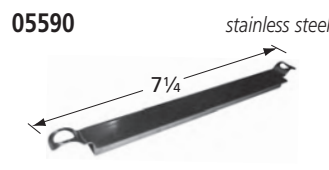

Oklahoma Joe

Burners