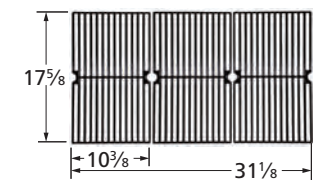

18⁵/₈
9⁵/₈ 11⁵/₈ 9⁵/₈ 30⁷/₈

69763

glass cast iron