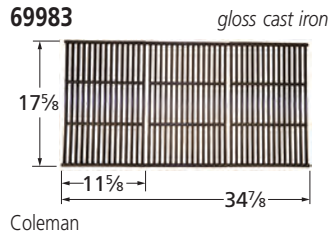

COOKING GRIDS