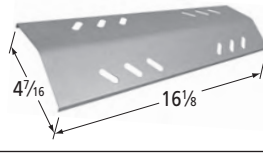

96421 *porcelain steel*