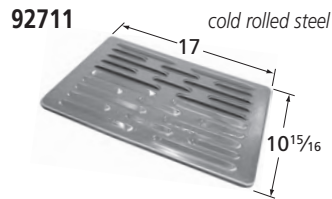

Bakers & Chefs Heat Plates