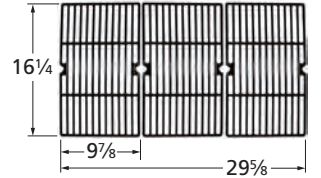

61593 *gloss cast iron*