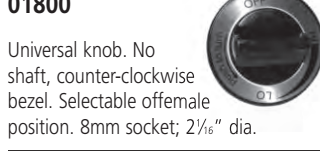

01800
Universal knob. No shaft, counter-clockwise bezel. Selectable offemale position. 8mm socket; 2 1/2" dia.