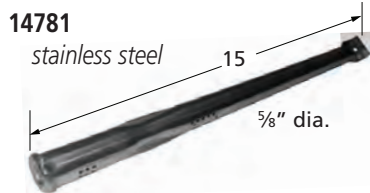

## Straight Pipe Burners

BBQ Grillware

Kenmore

Charbroil, Kenmore, Turbo

Aussie, Coleman

Nexgrill

Members Mark, Nexgrill

BBQ Pro