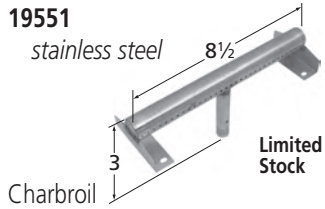

T Burners

Charbroil