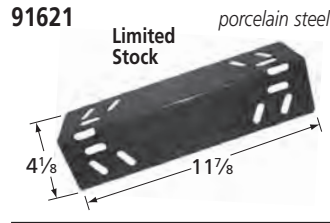

Kenmore Rock Grates & Heat Plates