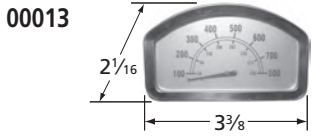

Amana Repair Parts

Amberlight

see <http://musiccitymetals.net/pdfs.html>