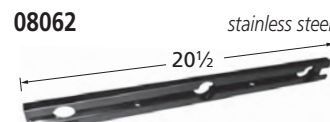

## Cross-over Tubes

Broil-Mate, for 1/4" dia. burners

Broil King, for 1/4" dia. burners

Sterling, for 1" dia. burners

Huntington, for 1" dia. burners

Broil King, for 1/4" dia. burners

Broil-Mate, Sterling

Broil-Mate, for 1" dia. burners