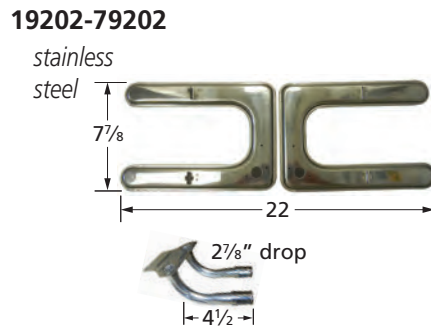

Fiesta (Blue Ember)

Burners