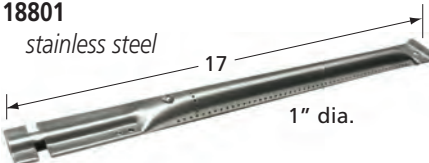

Ducane*

18801

stainless steel