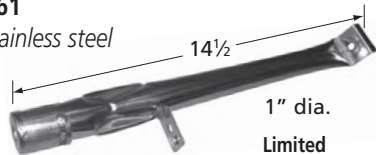

## Straight Pipe Burners

19961

stainless steel

Backyard Grill

14841

stainless steel

Charbroil, Kenmore, Thermos

16541