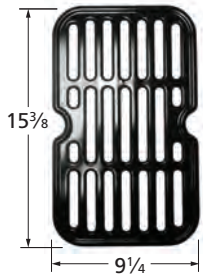

Charmglow Cooking Grids

59411 stamped porcelain steel