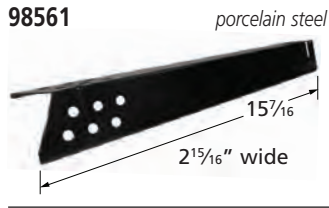

Expert Grill Heat Plates