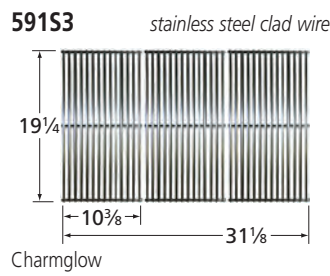

Cooking Grids

- **Order of presentation: by front-to-back dimension, from longest to shortest.**
- **Grids that are used in sets of two, three, or more have part numbers ending in "2", "3", etc. A unit order of one of these grids is filled with a set.**
- **All cast iron grids are porcelain coated with either gloss or matte finish. Matte finish grids may appear to be uncoated.**
- **Grids referenced as equivalents have similar or identical dimensions, and fit most, but not necessarily all, of the brands listed.**
- **Dimensions are given in inches.**