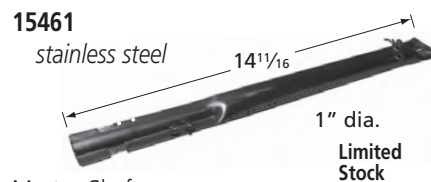

Tera Gear

Master Chef