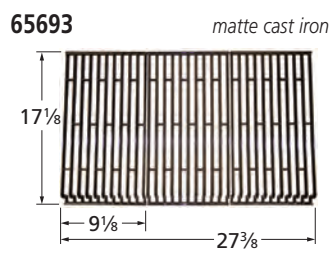

Cooking Grids