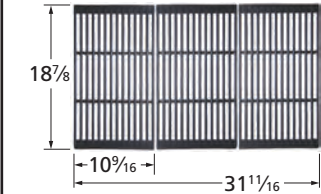

Weber

**68073** matte cast iron

Charbroil

**55743** stainless clad steel wire

Kitchen Aid, Nexgrill

**63032** matte cast iron

Weber

**55742** stainless steel wire