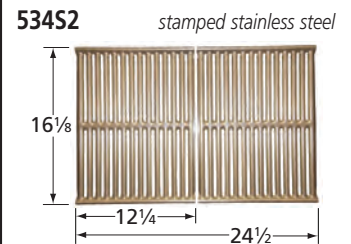

Cooking Grids