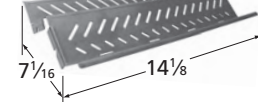

93191

stainless steel