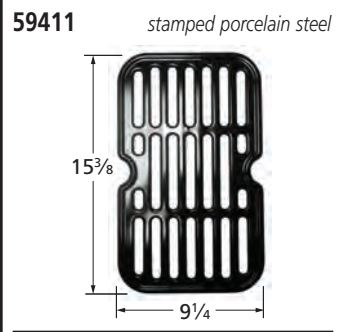

Brinkmann Cooking Grids

BRANDS