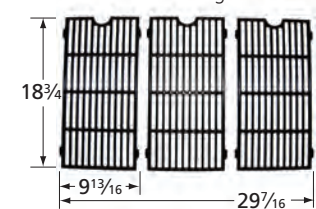

60193 gloss cast iron

Perfect Flame