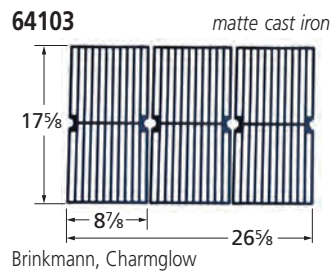

COOKING GRIDS