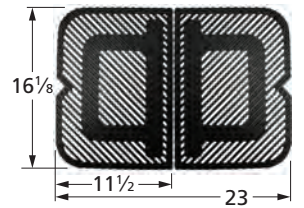

### Cooking Grids

**67713** matte cast iron

**67722** matte cast iron