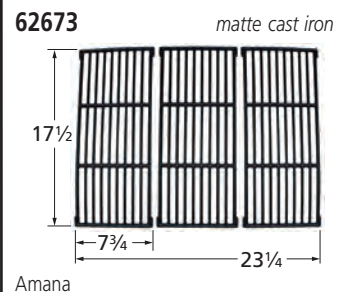

COOKING GRIDS