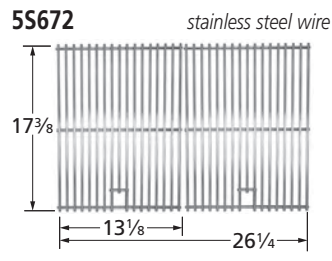

Broil King Cooking Grids — All years