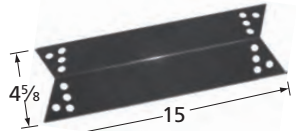

90681 porcelain steel