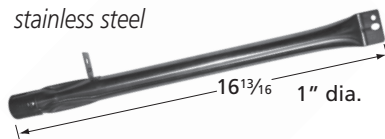

Charmglow, Nexgrill, Sterling Forge

18411

stainless steel