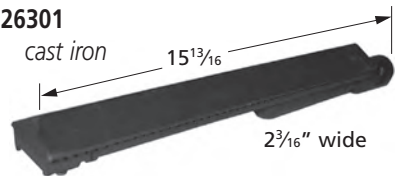

stainless steel

Jackson

26301

cast iron

Charbroil, Jenn-Air

23301

mounting stud: 7/16" diameter,  
cast iron centered 3/8" from end

Aussie, Charbroil, Coleman, Kirkland, Glen Canyon, Jenn Air, Nexgrill, Bakers & Chefs, Sterling Forge, Turbo