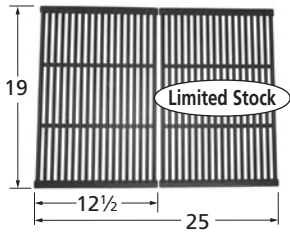

Charbroil Cooking Grids

66662 *matte cast iron*