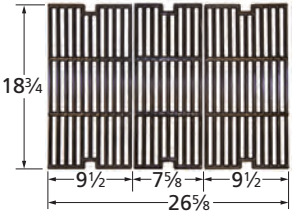

# Charbroil Cooking Grids

**66662** *matte cast iron*

**68073** *matte cast iron*

**54453** *porcelain steel wire*

**63123** *gloss cast iron*

**59501** *porcelain steel wire*

**55574** *stamped stainless steel*