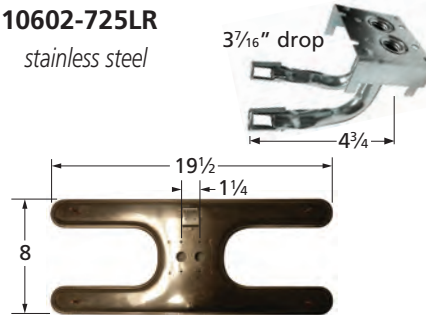

H-Twin, 1 1/4" offset

10602-725LR

stainless steel