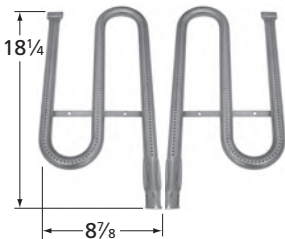

Ducane\*

**10801**

stainless steel

Cosco, Harris Teeter,  
Jenn Air, Nexgrill, Sterling

**165L1 & 165R1**

stainless steel

Ducane\*

**135L1 & 135R1**