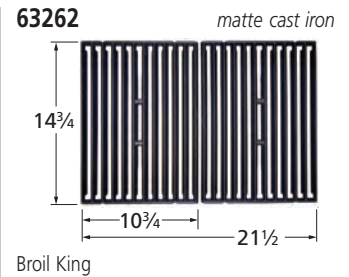

Cooking Grids