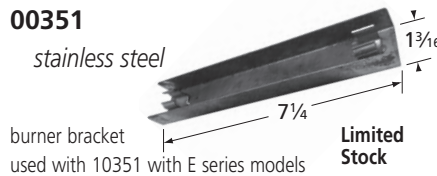

Outdoor Kitchen Concepts

Burners