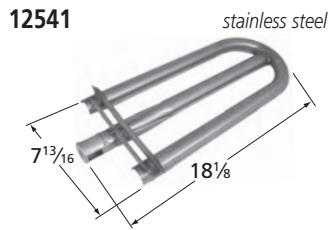

Alfresco

Burner