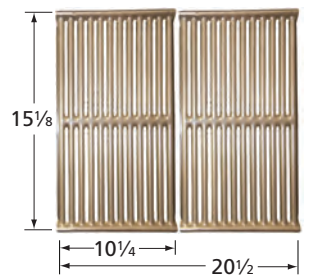

532S2

stainless steel