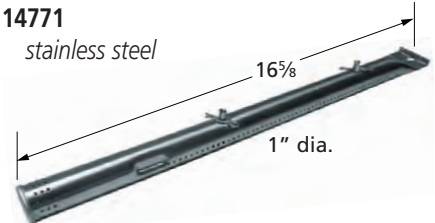

Tera Gear

Limited Stock

14771

stainless steel