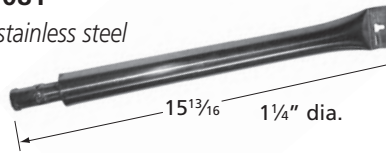

used with 1/4" burners

**08032**

stainless steel

used with 1/4" burners

**11081**

stainless steel

**11041**

stainless steel