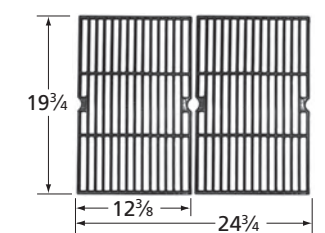

Cooking Grids

61112

glass cast iron