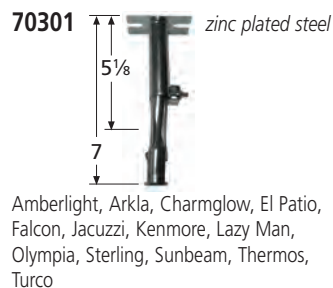

Venturis by Part#