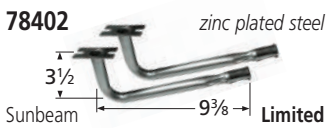

Venturis by Dimension—Special