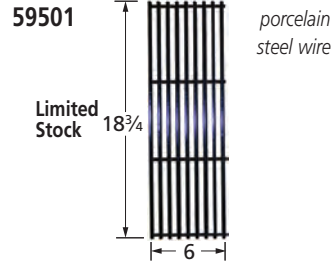

Turbo Cooking Grids