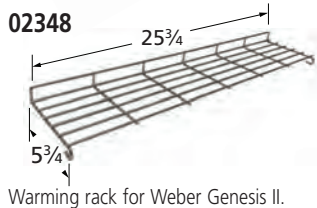

Warming Racks—Flat