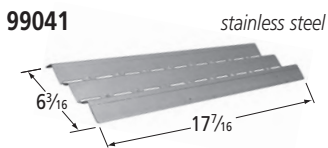

Heat Shielding — All years