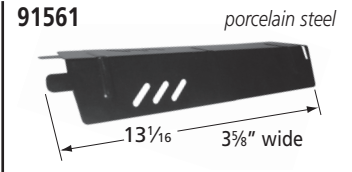

Expert Grill Heat Plates