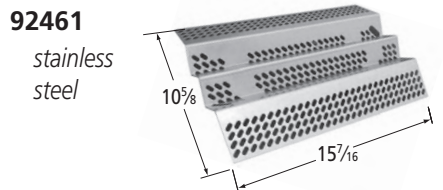

Heat Plates