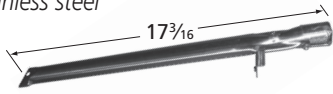

## Straight Pipe Burners

**12601**

stainless steel

Lazy Man

**12251**

stainless steel

Limited Stock

Master Forge  
1 1/16" x 1 3/16" cross section