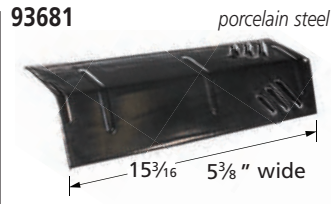

Dyna-Glo Heat Plates