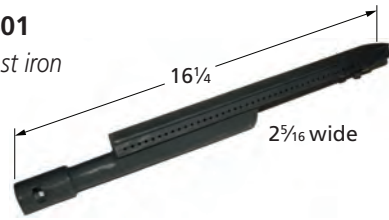

Pipe Burners

22401

cast iron