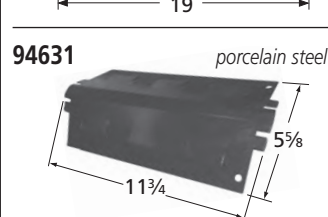

Charbroil Rock Grates & Heat Plates (listed in descending order of critical-fit dimension)