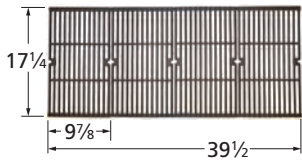

## Cooking Grid

66904

matte cast iron