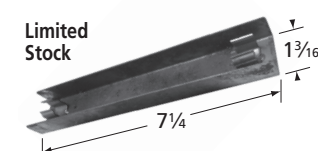

### Burners

10341

stainless steel

00351

stainless steel

burner bracket used with 10341 with E series models