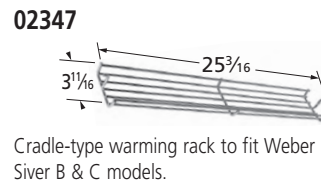

Warming Racks—Gliding

Cradle

Warming Racks—Flat

Plumbing, Regulators, Hoses & Fittings