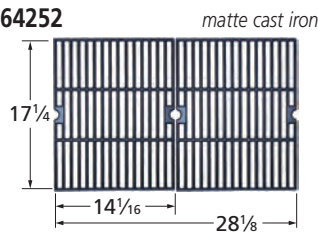

### Cooking Grid

64252

matte cast iron