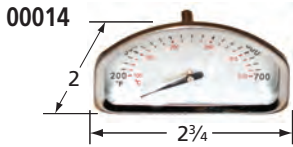

Cuisinart Repair Parts