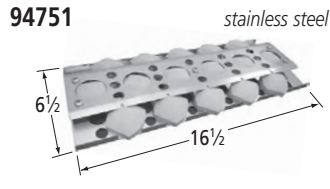

Rock Grates and Heat Plates