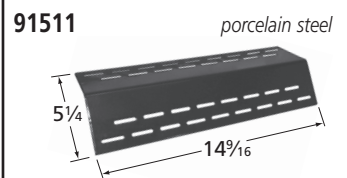

Kenmore Rock Grates & Heat Plates

BRANDS