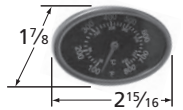

22549

probe mounted