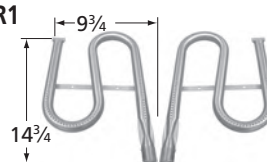

124L1 & 124R1
stainless steel