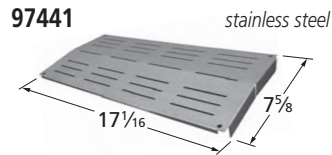

Bakers & Chefs Heat Plates