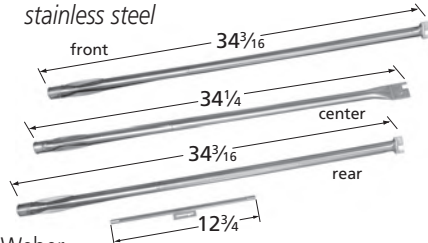

# Straight Pipe Burners

**134D4**

stainless steel

Weber

**128C4**

stainless steel

Limited Stock

Weber\*