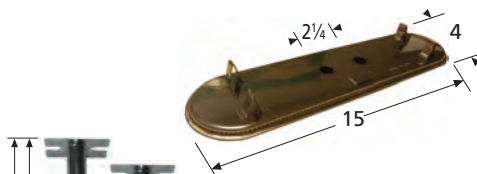

Oval Twin Burners, 2 1/4" Offset Gas Inlets

11602

stainless steel