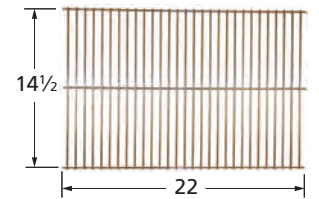

41301

chrome steel wire