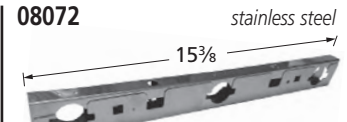

Sterling, for 1" dia. burners