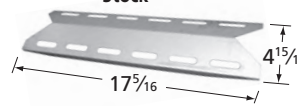

93041 Limited Stock stainless steel