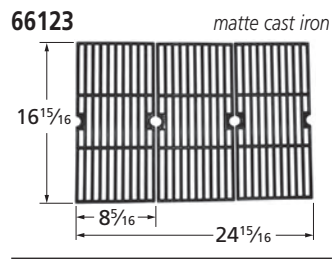

Broil King Cooking Grids — All years