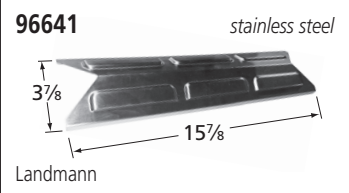

Kitchen Aid

**92381** *porcelain steel*

Members Mark, Smoke Hollow

**90521** *stainless steel*

Master Chef

**94641** *porcelain steel*

Grill Pro

HEAT PLATES