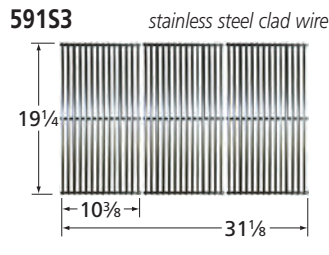

Cooking Grids