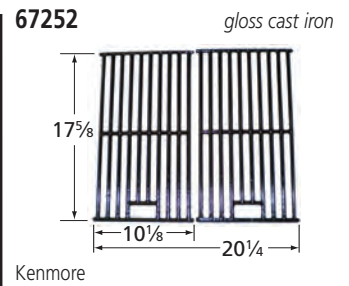

COOKING GRIDS