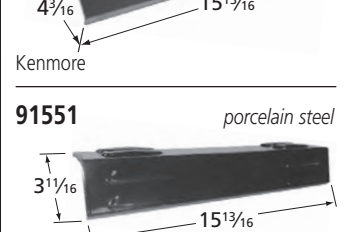

HEAT PLATES