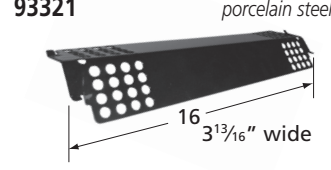

HEAT PLATES