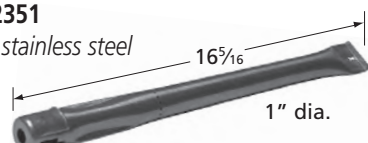

Master Forge

12351

stainless steel