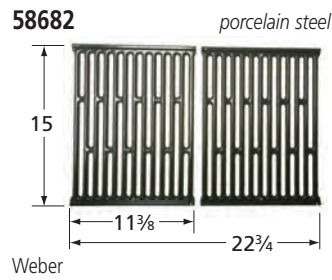

Cooking Grids