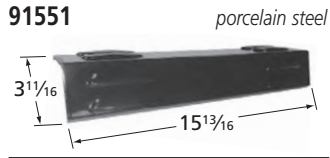

Dyna-Glo Heat Plates