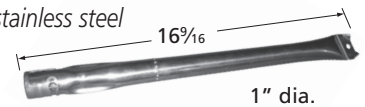

**23341**

cast iron

Master Forge

**15111**

stainless steel

Outdoor Gourmet, Tera Gear

**19991**

stainless steel