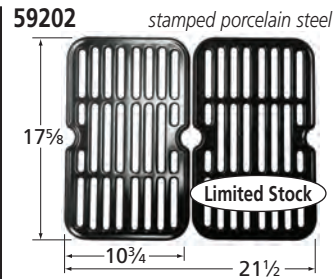

Brinkmann Cooking Grids

BRANDS