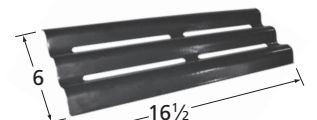

Capt'N' Cook, Turbo, Turbo Elite, Turbo STS  
Includes 16 briquettes.

**95131** *porcelain steel*

Coleman

**96031** *porcelain steel*

Napoleon

**92151** *porcelain steel*

BBQ Grillware

**90811** *stainless steel*