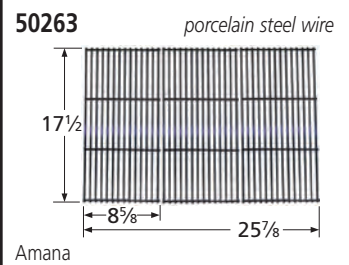

COOKING GRIDS