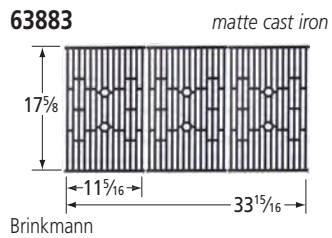

COOKING GRIDS