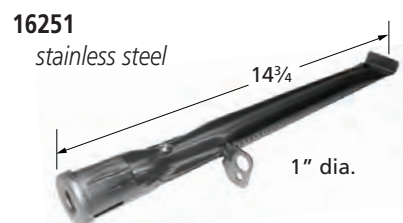

Straight Pipe Burners

BBQ Grillware

Kenmore

Charbroil, Kenmore, Turbo

Aussie, Coleman

Nexgrill

Members Mark, Nexgrill

BBQ Pro

Fire Magic

Members Mark

Brinkmann

Members Mark, Tera Gear

Charbroil

Tera Gear

Master Chef

Charbroil, Kenmore, Nexgrill, Tera Gear

Chargriller

Master Cook

Capt'n Cook

Grill King

Backyard Grill

Brinkmann