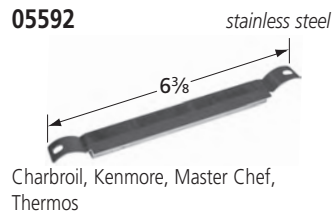

Cross-over Tubes