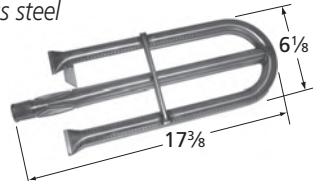

10191
stainless steel

Perfect Flame