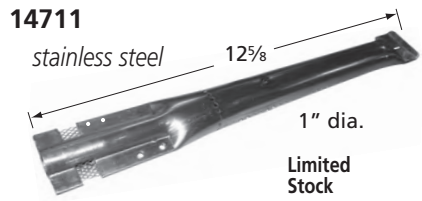

Charbroil Pipe Burners