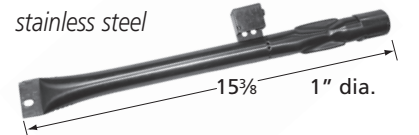

Kenmore

16241

stainless steel