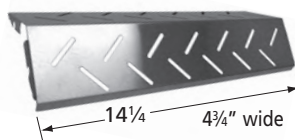

Heat Plates

92191

stainless steel