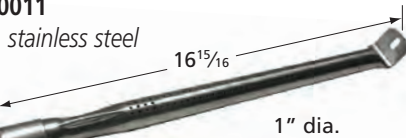

Charbroil

10011

stainless steel