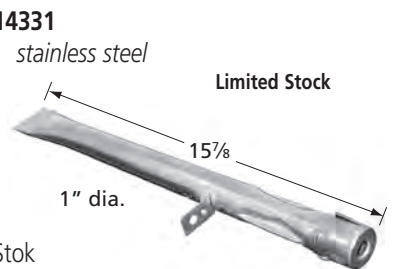

Charbroil

14331

stainless steel