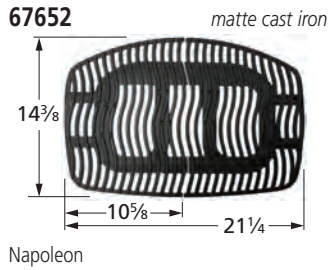

COOKING GRIDS