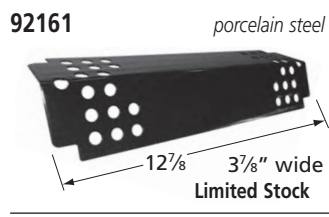

Charbroil Rock Grates & Heat Plates (listed in descending order of critical-fit dimension)