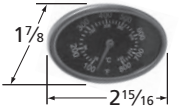

22549

probe-mounted
heat indicator