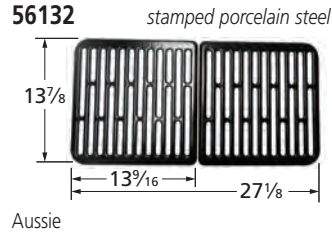

COOKING GRIDS