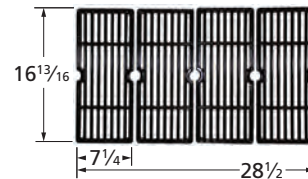

68744 glass cast iron