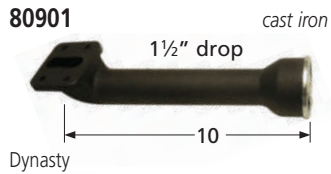

Venturis by Dimension—L-Shaped