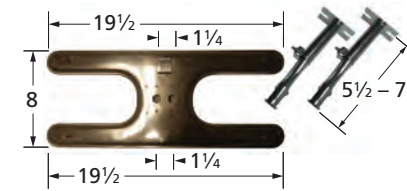

H-Twin, 1 1/4" offset

10602-70301

stainless steel