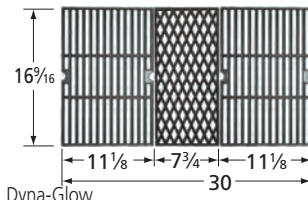

65123 matte cast iron