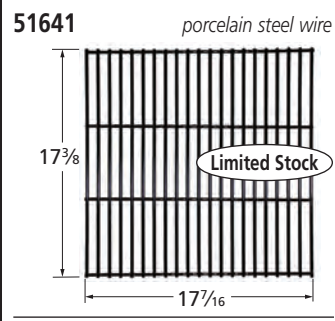

Brinkmann Cooking Grids

BRANDS