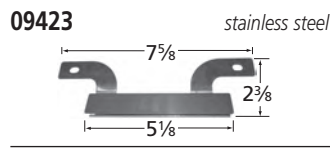

Cross-overs