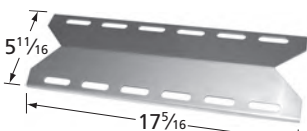

92341 stainless steel