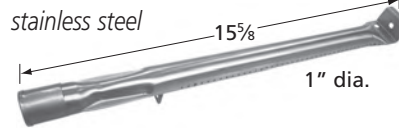

Huntington, Sterling

18501

stainless steel