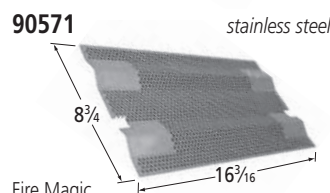

HEAT PLATES