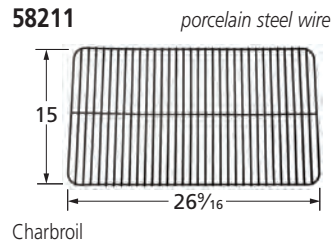

Cooking Grids