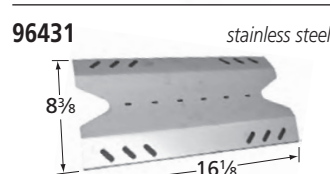

HEAT PLATES