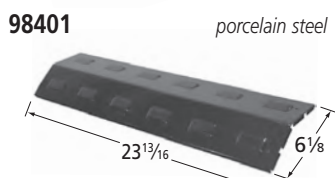

Kenmore Rock Grates & Heat Plates

BRANDS