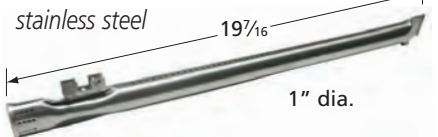

13311

stainless steel