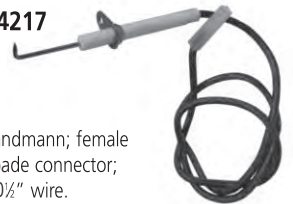

**04022**

BBQ Pro, Brinkmann, Kenmore, Kmart, Master Forge, Members Mark, Outdoor Gourmet, Sams; male spade connector.

**04100**

Coastal; male spade connector.

**04110**

Stok; female spade connector; 19" wire.

**04200**

BBQ Tek, Broil King, Broil-Mate, Jacuzzi, Kalamazoo, Silver Chef, Sterling; female round connector; 20 1/2" wire.

**04217**

Landmann; female spade connector; 20 1/2" wire.

**04300**

**Limited Stock**