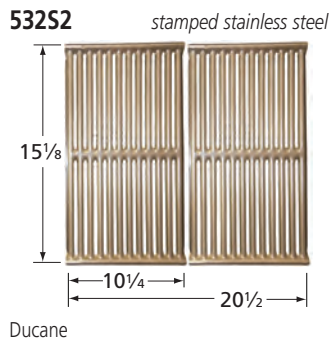

Cooking Grids