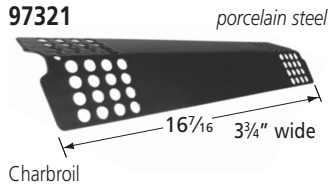

HEAT PLATES