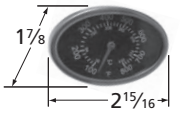

22549

probe-mounted
heat indicator