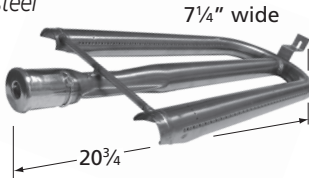

17211
stainless steel

Dacor