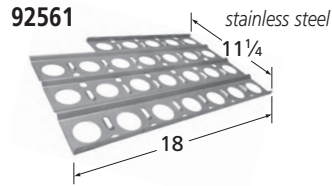

Jenn-Air Heat Plates