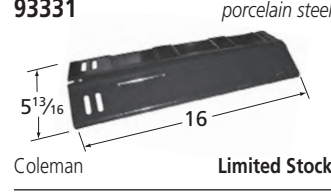

HEAT PLATES