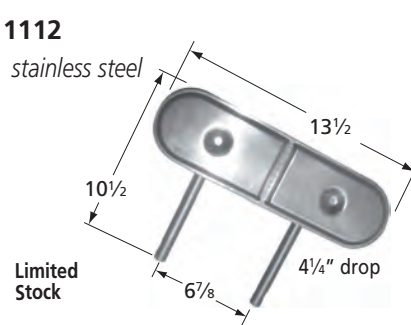

Lynx

Burners

22701

Heat Plate

92571

Repair Part

41648

ceramic briquettes,
48 pcs.

Master Chef

Oval Burners

16133

11112

Pipe Burners

10521

15461

15491

14741

14791

14711

Cross-overs

05591

05595

00521

00522

05599

05590

05592