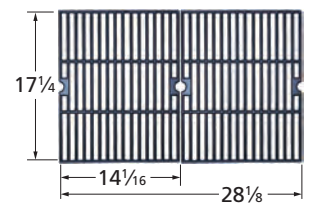

## Cooking Grids

**62152**

gloss cast iron

**44281**

chrome steel wire

**64252**

matte cast iron

**56132**