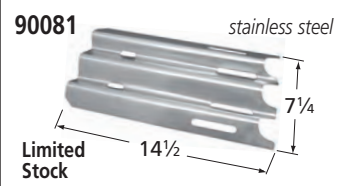

Jenn-Air Heat Plates