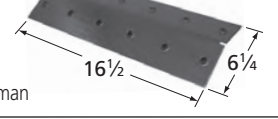

Capt'N' Cook, Turbo, Turbo Elite, Turbo STS  
Includes 16 briquettes.

**95131** *porcelain steel*

Coleman

**96031** *porcelain steel*

Napoleon

**92151** *porcelain steel*

BBQ Grillware

**90811** *stainless steel*