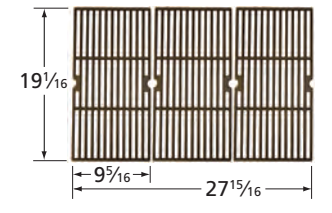

61753 gloss cast iron