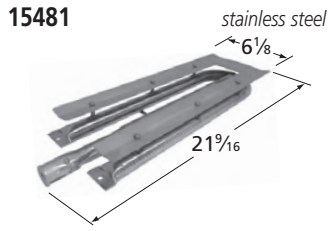

Viking

Burner