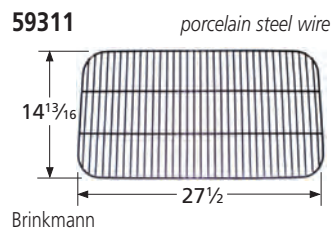

Cooking Grids