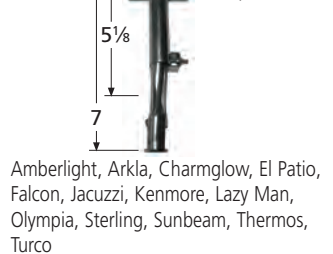

## Venturis by Dimension—Straight

**70401** zinc plated steel

**70301** zinc plated steel

**70201** zinc plated steel