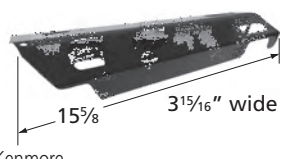

## Heat Plates & Heat Angles

**93671** stainless steel

Dyna-Glo

**91261** stainless steel

Calise, Lucullan,  
Outdoor Kitchen Concepts

**95601** porcelain steel

Kenmore, Master Forge **Limited Stock**

**97071** porcelain steel