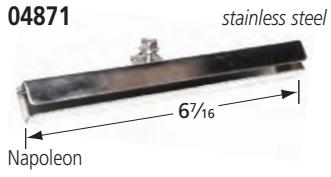

Cross-over Tubes