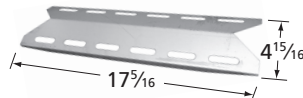

Rock Grates

93041

stainless steel