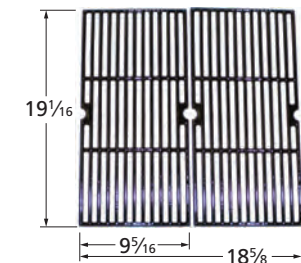

61752 gloss cast iron