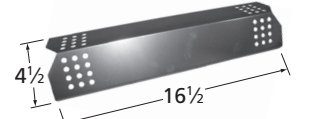

Capt'N' Cook, Turbo, Turbo Elite, Turbo STS  
Includes 16 briquettes.

**95131** *porcelain steel*

Coleman

**96031** *porcelain steel*

Napoleon

**92151** *porcelain steel*

BBQ Grillware

**90811** *stainless steel*