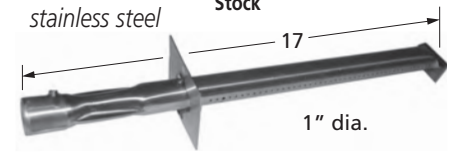

Pipe Burners

13001

stainless steel

Limited Stock