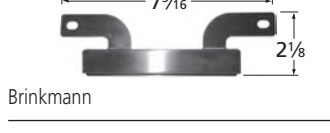

09522 stainless steel