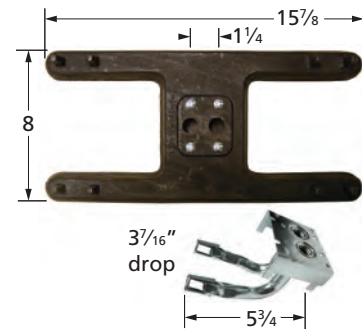

### H-Twin, 1 1/4" offset

10602-725LR

stainless steel

10502-725LR

stainless steel

20502-725LR

cast iron