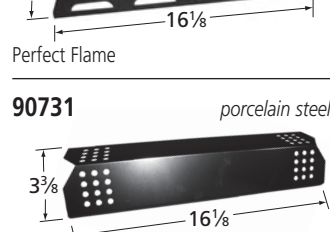

Kitchen Aid

**92381** *porcelain steel*

Members Mark, Smoke Hollow

**90521** *stainless steel*

Master Chef

**94641** *porcelain steel*

Grill Pro

HEAT PLATES