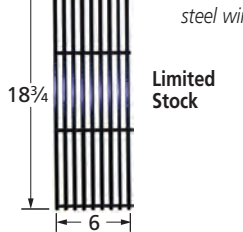

# Charbroil Cooking Grids

**66662** *matte cast iron*

**68073** *matte cast iron*

**54453** *porcelain steel wire*

**63123** *gloss cast iron*

**59501** *porcelain steel wire*

**55574** *stamped stainless steel*