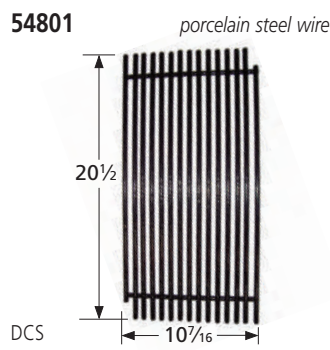

Cooking Grids

- **Order of presentation: by front-to-back dimension, from longest to shortest.**
- **Grids that are used in sets of two, three, or more have part numbers ending in "2", "3", etc. A unit order of one of these grids is filled with a set.**
- **All cast iron grids are porcelain coated with either gloss or matte finish. Matte finish grids may appear to be uncoated.**
- **Grids referenced as equivalents have similar or identical dimensions, and fit most, but not necessarily all, of the brands listed.**
- **Dimensions are given in inches.**