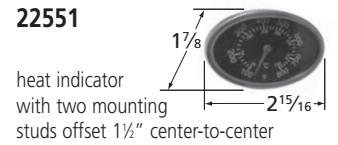

Outdoor Gourmet Repair Parts