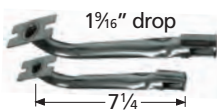

H Twin Burners, 2½" Offset Gas Inlets

18202
stainless steel

78202
black
annodized
steel

Shepherd/Sterling

18102
stainless steel

78202
black
annodized
steel

Shepherd/Sterling

H Twin Burners, 2¼" Offset

11002
stainless steel

Straight

70301
zinc plated
steel

Broilmaster,
Great Outdoors

L-Shaped

78002
zinc plated
steel

MHP, PGS

Special

75502
zinc plated
steel

Sunbeam

H Twin Burners, 1¼" Offset Gas Inlets

10602
stainless steel

Straight

70301
zinc plated
steel

Amberlight, Arkla
Charmglow,
El Patio, Falcon,
Olympia, Sears,
Shepherd/Sterling

70201
zinc plated
steel

Charbroil

Special

72902
zinc plated
steel

Falcon

709LR
zinc plated
steel
Limited
Stock

Charmglow

725LR
zinc plated
steel

Broil-Mate,
Broilmaster