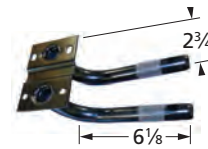

Jacuzzi

L-Shaped

78202

black anodized steel