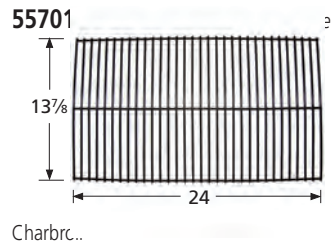

COOKING GRIDS