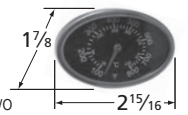

Members Mark Repair Parts

03342

small 2-outlet AA

03344

4-outlet AA;
accepts remote switch

03350

6-outlet AA

03351

electrode for 15641

03352

5-outlet AA;
accepts remote switch

03356

6-outlet AA;
accepts remote switch

03361

electrode for 13361

03380

5-outlet AA

03610

female spade x
square

03621

ground wire used when replacing a valve triggered, self-grounding spark generator with a switch triggered model. Ring connects to neck of spark generator; female spade plugs into spark generator inlet terminal. Wire from valve connects to the other inlet terminal.

04010

04022

electrode for 16231

04432

04433

Limited Stock

04434

08410

09571

09581

22549

probe mounted

22551

mounts with two threaded studs 1/2" offset on center

Mission

Burner

18411

stainless steel

Cooking Grid

64252

matte cast iron

Heat Plate

94141

stainless steel

Repair Parts

00016

3" dia.

03380

5-outlet AA

04423