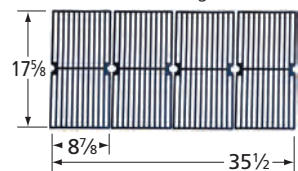

### Cooking Grid

64104

gloss cast iron