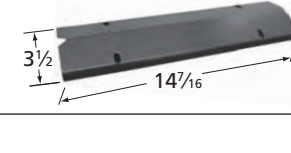

90001 *porcelain steel*