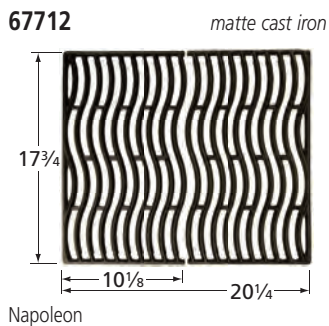

COOKING GRIDS