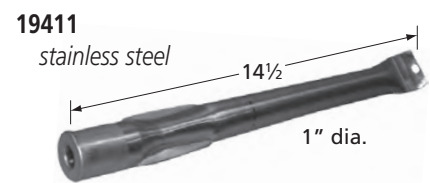

Backyard Grill