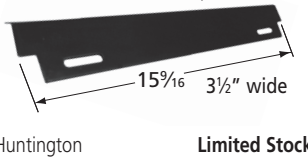

Master Forge

94051 porcelain steel