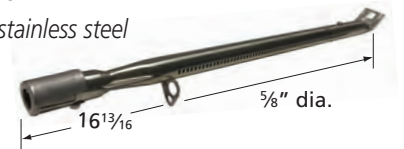

14071

stainless steel