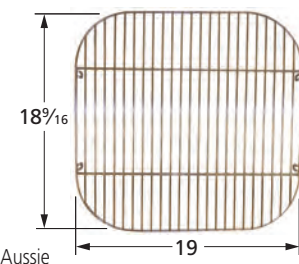

44281 chrome steel wire

Aussie