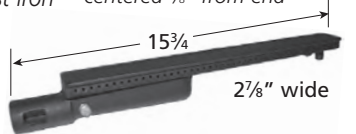

stainless steel

Jackson

26301

cast iron

Charbroil, Jenn-Air

23301

mounting stud: 7/16" diameter,  
cast iron centered 3/8" from end

Aussie, Charbroil, Coleman, Kirkland, Glen Canyon, Jenn Air, Nexgrill, Bakers & Chefs, Sterling Forge, Turbo