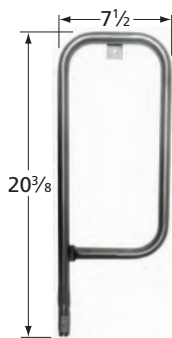

Straight Pipe Burners

11821

stainless steel

Huntington

15651

stainless steel

1" dia.

Charbroil, Kenmore

Curved Pipe Burners

13922

stainless steel

Weber

122L1 & 122R1

stainless steel

Members Mark

13921

stainless steel

Weber

13931

stainless steel

Weber

16301

stainless steel

Bull, Straubelstone

16351

stainless steel

Dyna-Glo

16511 & 16521

stainless steel

Ducane*

13511 & 13521

stainless steel

Ducane*

10801

stainless steel

Cosco, Harris Teeter,
Jenn Air, Nexgrill, Sterling

165L1 & 165R1

stainless steel

Ducane*

135L1 & 135R1

stainless steel

Ducane*

16361

stainless steel

Dyna-Glo

*Parts listed for Ducane and Weber are not manufactured by Weber-Stephen Products Co.