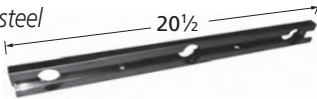

08062

stainless steel