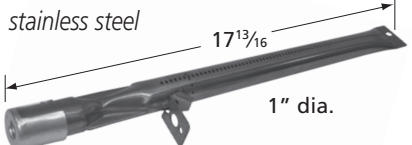

Brinkmann

18353

stainless steel