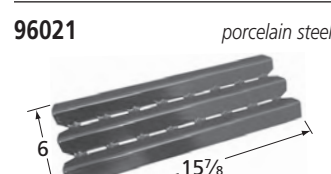

HEAT PLATES