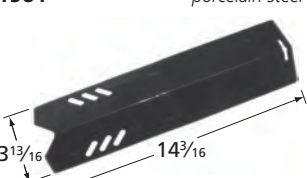

91581 *porcelain steel*