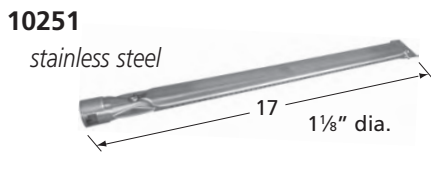

Grill Chef

Burners