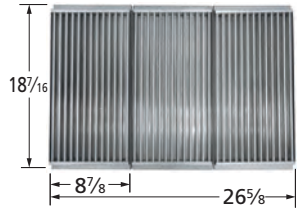

55483* *stamped stainless steel*