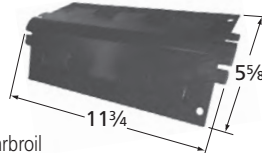

Members Mark

94631 porcelain steel

Charbroil

98521 porcelain steel