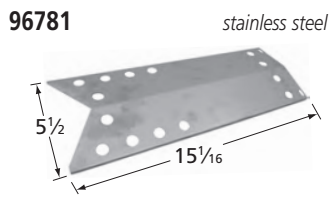

Grill Master Heat Plates