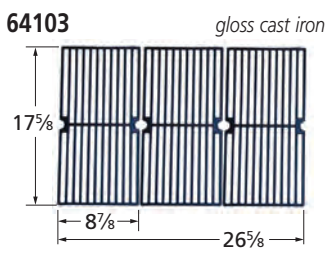

Brinkmann Cooking Grids

BRANDS