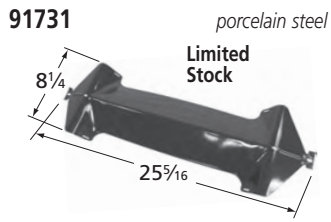

Grill Master Heat Plates