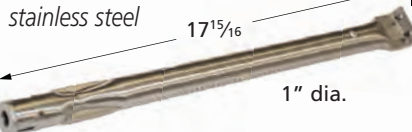

Outback

16771

stainless steel