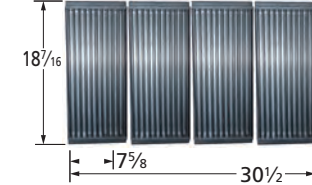

Brinkmann

Limited Stock

**44281** chrome steel wire

Aussie

**55574** stamped stainless steel

Charbroil; Equivalent: 55584

**55584** stamped stainless steel

Charbroil, Kenmore; Equivalent: 55574  
oem style grid-in-tray design