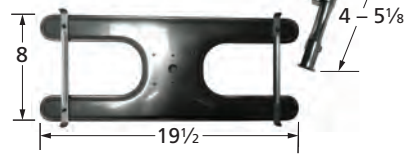

Charmglow

Note: Burner assemblies are listed by venturi type; within a type in descending dimensional order.

H-Single

10201-70301

stainless steel