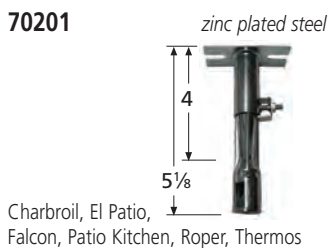

Venturis by Part#