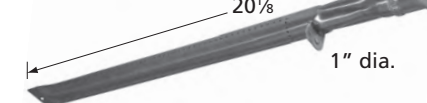

Weber*

15051

stainless steel