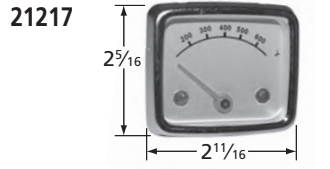

Repair Parts, Valves, Plumbing

Sunbeam

see <http://musiccitymetals.net/pdfs.html>