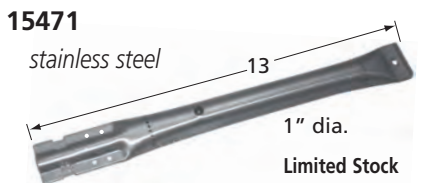

Charbroil Pipe Burners