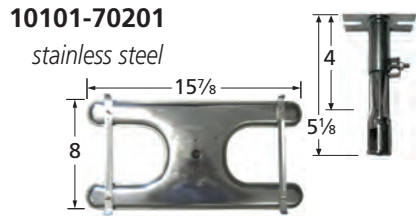

Charbroil/W.C.Bradley (See also Kenmore models made by Charbroil.)

Note: When a burner head is used with many venturis, venturis are listed in order of type: straight, L-shaped, special, and universal, and within a type in descending dimensional order.

H-Single Burners