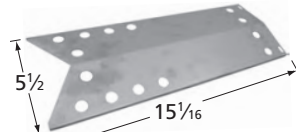

96781 stainless steel