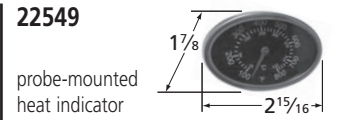

Repair Parts