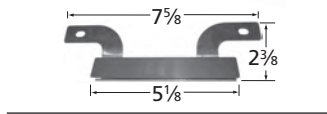

### Cooking Grids

**64103** *gloss cast iron*  
17 5/8  
8 7/8  
26 5/8