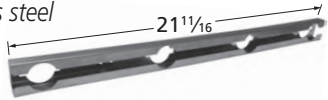

used with 1/4" burners

08032

stainless steel