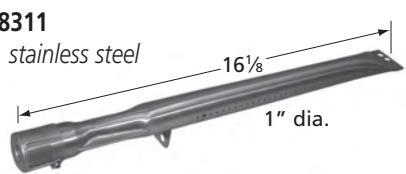

Brinkmann, Charmglow

18311

stainless steel