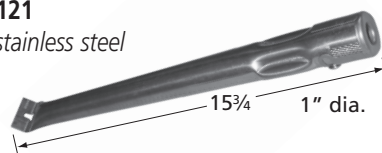

Master Forge

16121

stainless steel