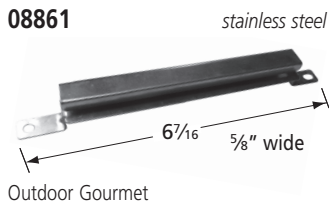

Cross-over Tubes