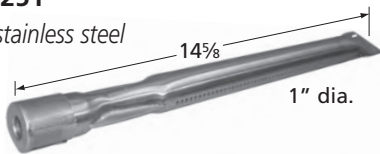

Grill King

Burners

14251

stainless steel