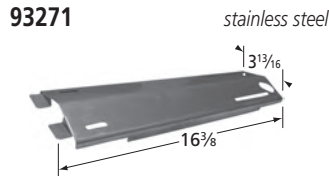

Bakers & Chefs Heat Plates