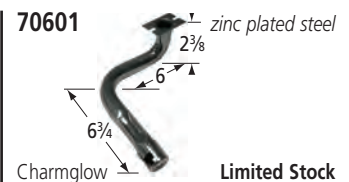

Venturis by Part#