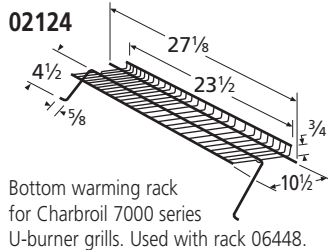

Warming Racks—Gliding