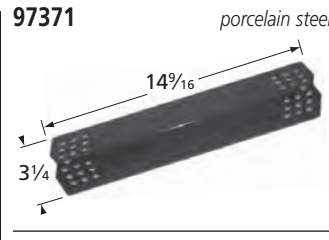

Expert Grill Heat Plates