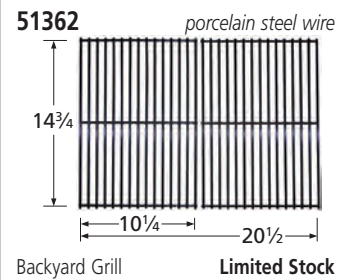

Cooking Grids