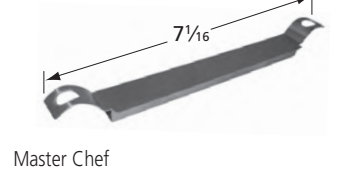

00521 stainless steel