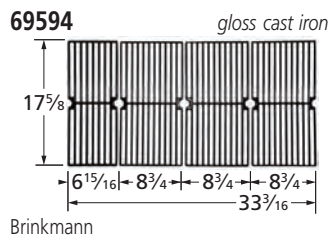

COOKING GRIDS