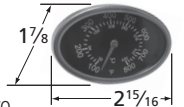

22551

mounts with two threaded studs 1/2" offset on center