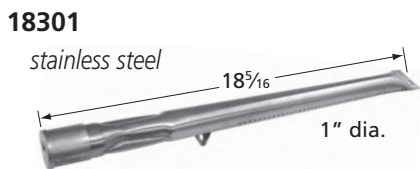

Grill Chef

Burners