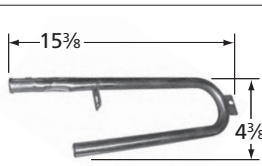

13461

stainless steel