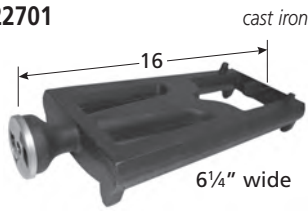

Lynx

Burners

22701