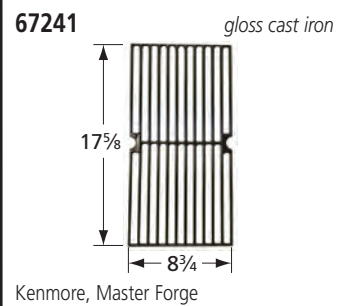

COOKING GRIDS