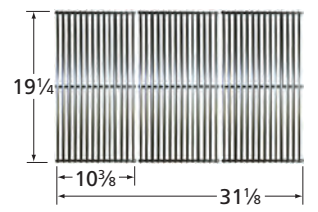

Cooking Grids

59153

stainless steel clad wire