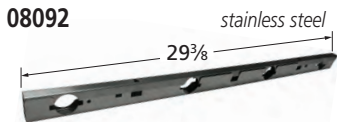

Cross-over Tubes

Broil-Mate, for 1/4" dia. burners