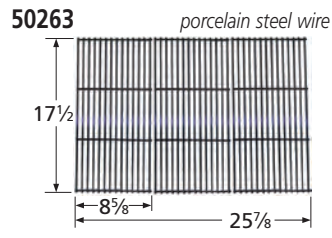

Master Forge Cooking Grids