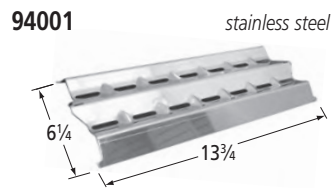

Heat Shielding — All years