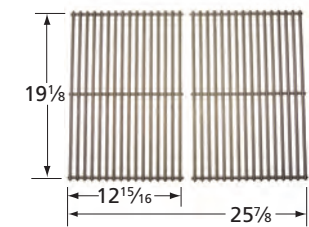

53652 stainless steel wire