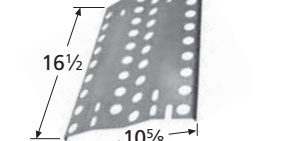

Vermont Casting

90271 *stainless steel*