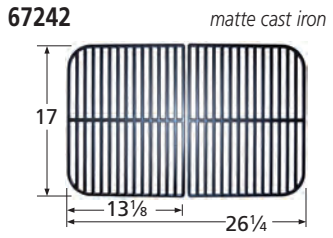

Brinkmann Cooking Grids

BRANDS