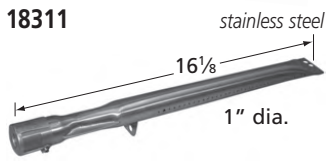

Smoke Hollow

Burner