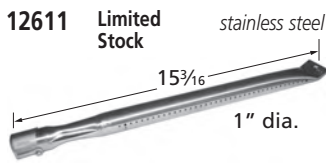

Barbecue Grillware (Lowes)

Burners