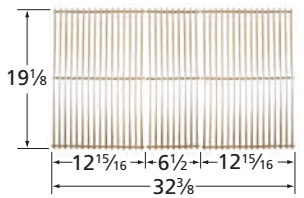

Cooking Grids

50653

stainless steel wire