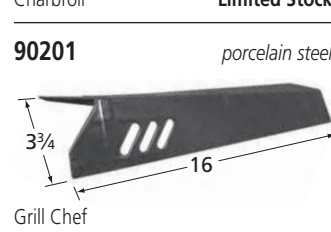

Kitchen Aid

**92381** *porcelain steel*

Members Mark, Smoke Hollow

**90521** *stainless steel*

Master Chef

**94641** *porcelain steel*

Grill Pro

HEAT PLATES