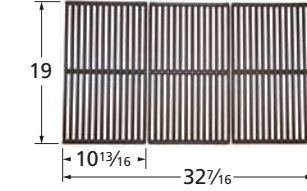

67263 matte cast iron