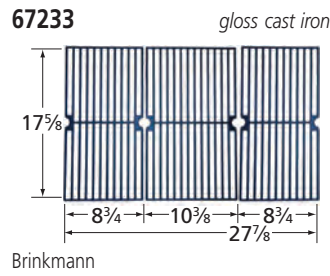

COOKING GRIDS