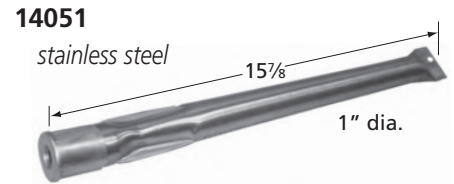

Charmglow Pipe Burners