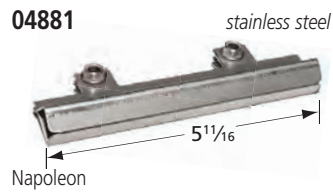

Cross-over Tubes