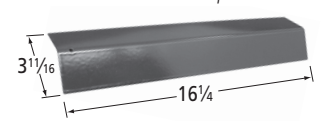

Heat Plate

97751

porcelain steel