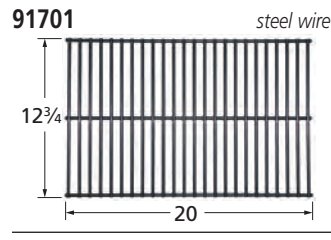

Great Outdoors Rock Grates & Heat Plates