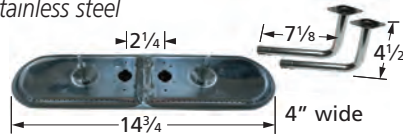

15102-71112

stainless steel