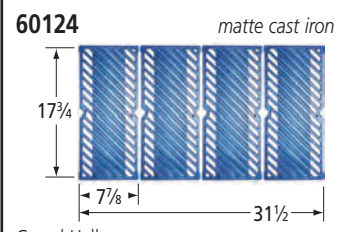

Cooking Grids

Grand Hall