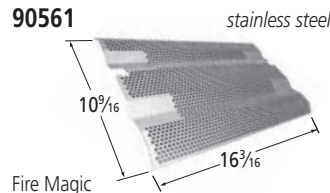

HEAT PLATES