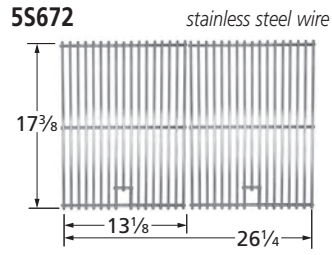

Master Forge Cooking Grids