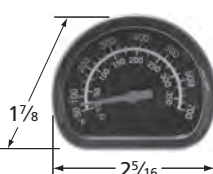

Broil King, Broilmate, GrillPro, Huntington, and Sterling

00745

3 $\frac{1}{8}$ " dia.