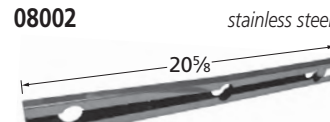

Broil-Mate, for 1" dia. burners