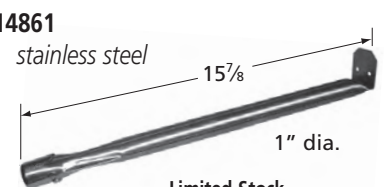

**14861**

stainless steel

Napoleon