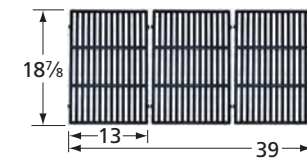

66063 matte cast iron