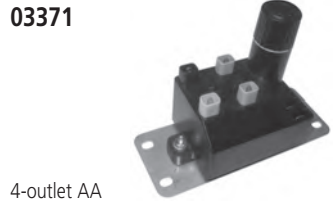

Spark Generator