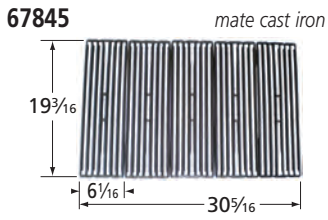

Broil King Cooking Grids — All years