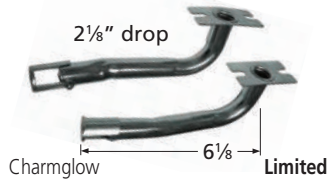

Venturis by Part#

709LR zinc plated steel