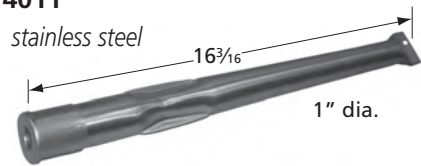

## Pipe Burners

**22401**

cast iron

**14011**

stainless steel

**14061**

stainless steel

**14051**