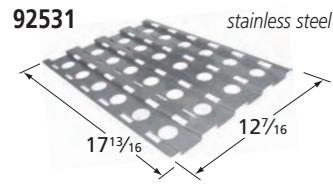

Heat Plates