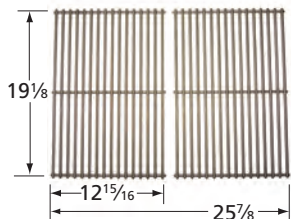

53652

stainless steel wire