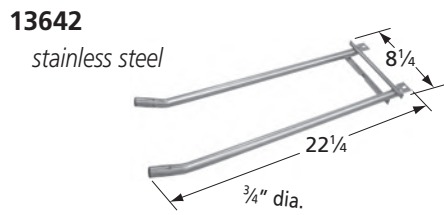

Altima

Burners