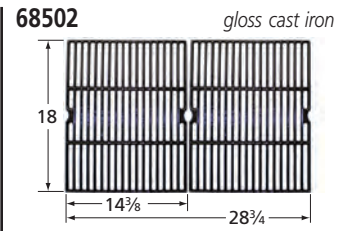

Cooking Grids

Uniflame