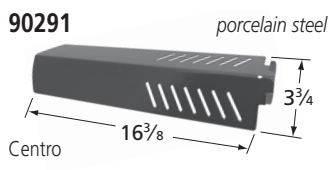

HEAT PLATES