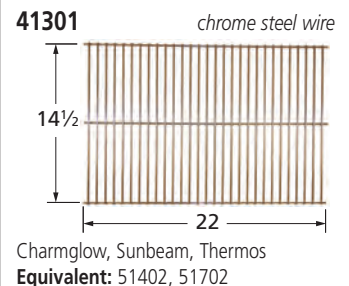

Cooking Grids