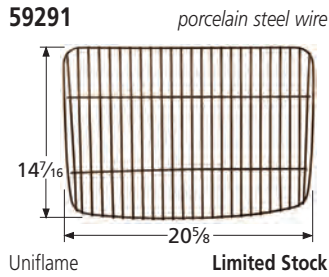

COOKING GRIDS