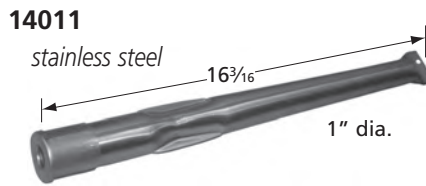

Charmglow Pipe Burners