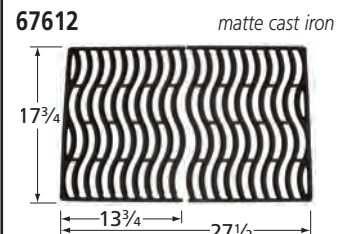

Cooking Grids

Napoleon