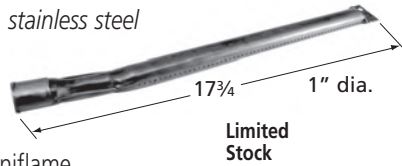

Altima

11761
stainless steel