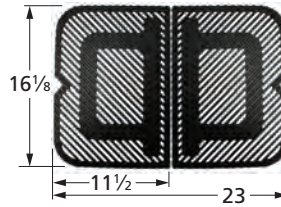

Everdure

63421 *gloss cast iron*