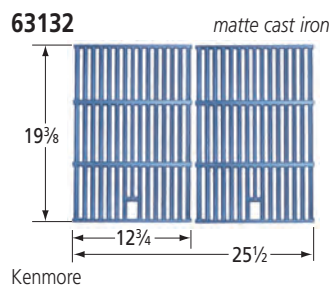

# Cooking Grids

- **Order of presentation: by front-to-back dimension, from longest to shortest.**
- **Grids that are used in sets of two, three, or more have part numbers ending in "2", "3", etc. A unit order of one of these grids is filled with a set.**
- **All cast iron grids are porcelain coated with either gloss or matte finish. Matte finish grids may appear to be uncoated.**
- **Grids referenced as equivalents have similar or identical dimensions, and fit most, but not necessarily all, of the brands listed.**
- **Dimensions are given in inches.**