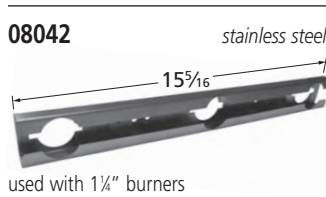

Sterling Pipe Burners & Cross-overs