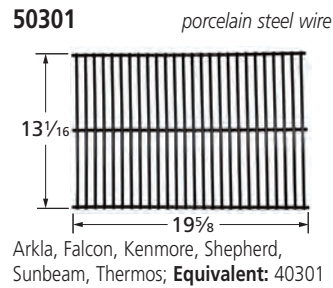

COOKING GRIDS