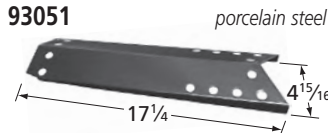

Heat Plates

93051