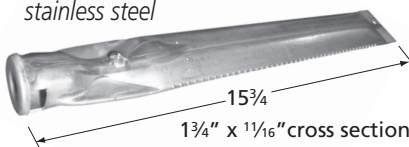

Aussie, Charbroil, Coleman, Kirkland, Glen Canyon, Jenn Air, Nexgrill, Bakers & Chefs, Sterling Forge, Turbo

10121

stainless steel

Limited Stock