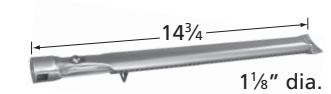

### Burner

10241

stainless steel