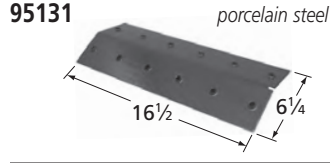

Rock Grates and Heat Plates