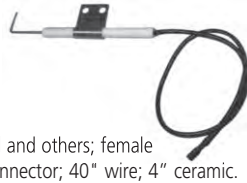

Charbroil and others; female spade connector; 40" wire; 4" ceramic.

04431