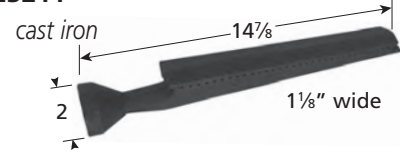

Fire Magic

Burners

23201

23211

Cooking Grids

539S2

Repair Parts

01700

control knob for Fire Magic Custom, Regal, and Gourmet grills

03198

adapter wire for 03199:
female round x male spade

03199

replacement electrode kit
with 03198 adapter

35010

Heat Plates

93531

90561

93521

90631

93551

90571

93541

90641