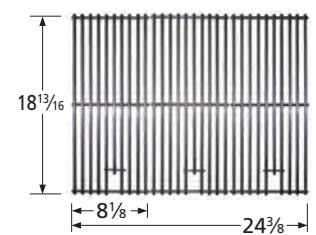

55703 stainless steel clad wire

Kitchen Aid