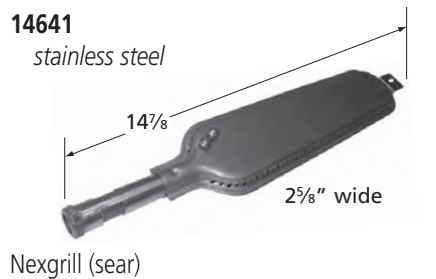

Ring Burners