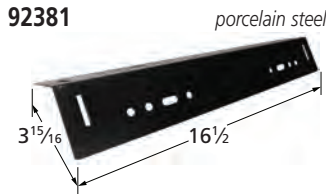

Smoke Canyon Repair Parts

Smoke Hollow

Burner

Cooking Grid

Heat Plate

Repair Parts

Sonoma

(See also Altima, Amana, Surefire, and Tuscany for other parts for this brand.)

Burners

Heat Plates

BRANDS