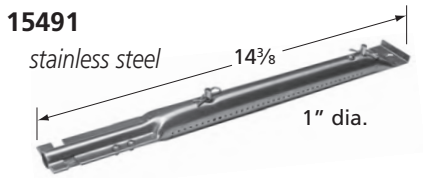

Charbroil Pipe Burners