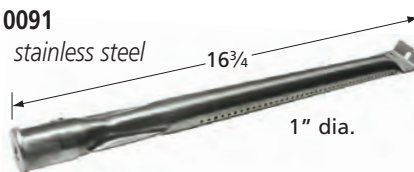

Brinkmann

10091

stainless steel