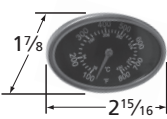

Probe mounted heat indicator

22551