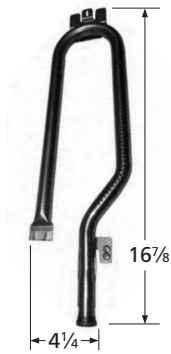

Dyna-Glo

Burners

16351
stainless steel