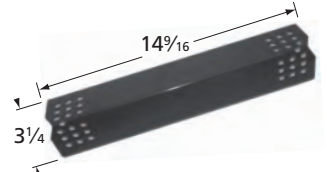

97371 porcelain steel