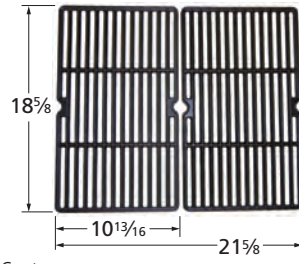

60152 matte cast iron

Centro