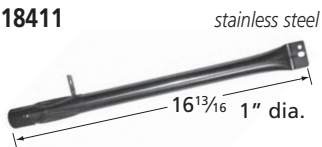

Mission

Burner

18411