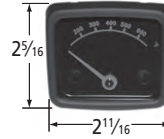

21216
2 5/16
2 1/16