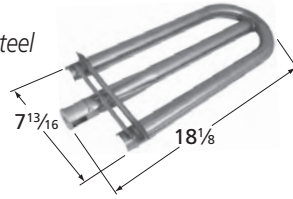

28091
cast iron

12541
stainless steel

Al Fresco