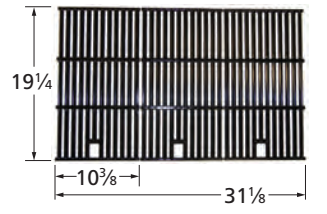

## Cooking Grids

59153 stainless steel wire

62152 gloss cast iron

67413 gloss cast iron

54453 porcelain steel wire

65223 matte cast iron

62393 matte cast iron

66662 matte cast iron