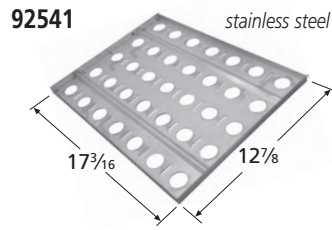

Heat Plates