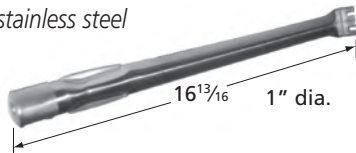

Uniflame

Limited Stock

10361

stainless steel