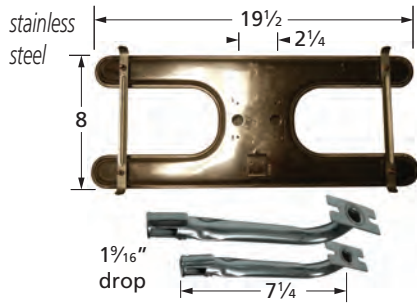

Modern Home Products

Burners

11002-78002