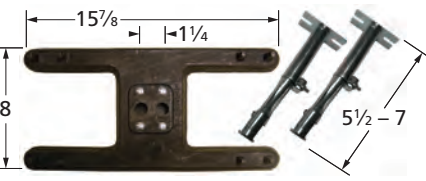

## H-Twin, 1 1/4" offset

10602-70301

stainless steel

20502-70301

cast iron

10502-70301

stainless steel

10502-72502