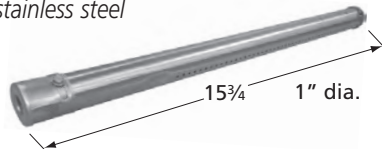

Charbroil

15691

stainless steel