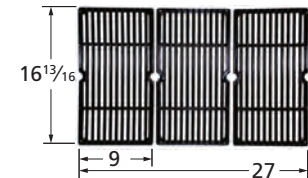

69563 glass cast iron