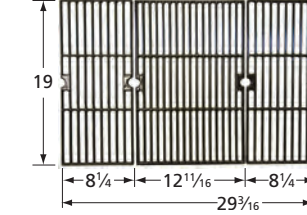

67413 gloss cast iron