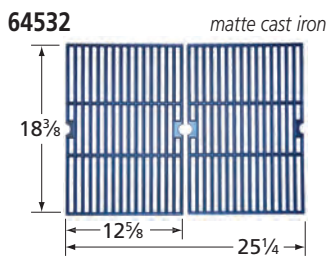

Master Chef