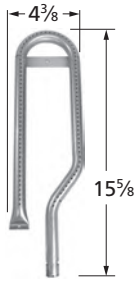

Cuisinart

Burners

1L171
stainless steel

1R191
stainless steel