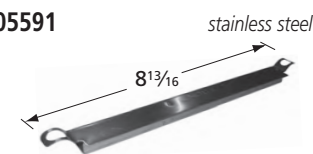

Cross-overs

05591