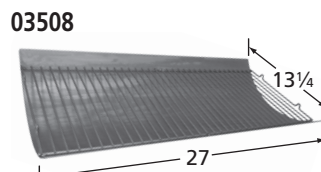

03508
Ashpan for Chargriller