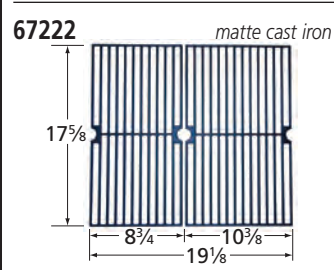

Brinkmann Cooking Grids

BRANDS