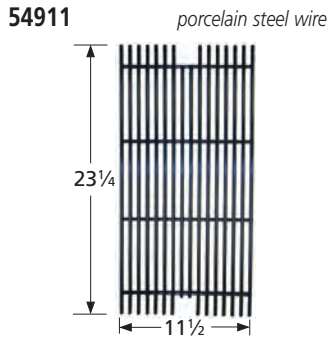

Cooking Grids