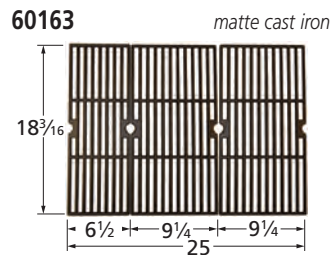

Cooking Grids

Charbroil