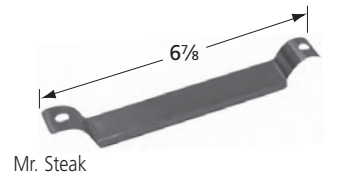

00031 stainless steel