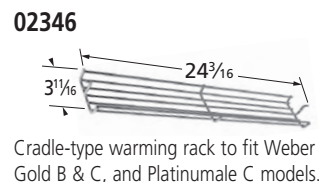

Warming Racks—Gliding

Cradle

Warming Racks—Flat

Plumbing, Regulators, Hoses & Fittings