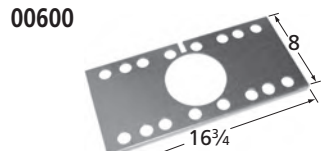

## Miscellaneous Repair Parts

00351  
 Mounting bracket for burner 10351 used with E series models. Clamps to center tube.

00400  
 Two gaskets with screws.

00420  
 Replacement gasket for ceramic grills.