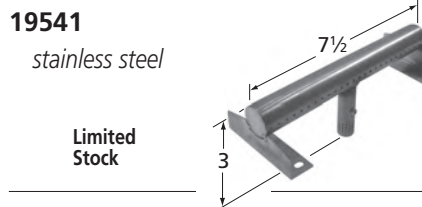

Charbroil Pipe Burners

Ring Burners

T Burners

Cross-overs