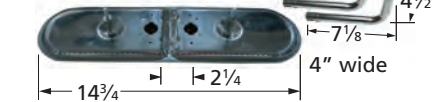

Oval Twin, 2 1/4" Offset

15102-71112

stainless steel