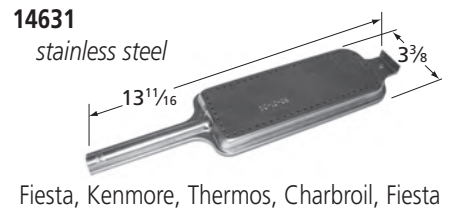

Ring Burners