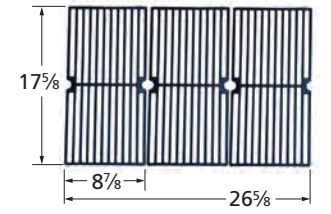

### Cooking Grids

**64103** *gloss cast iron*  
17 5/8  
8 7/8  
26 5/8