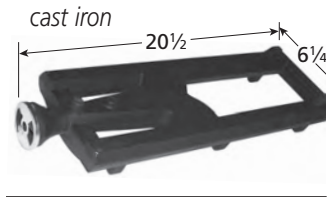

DCS

Burners

23601