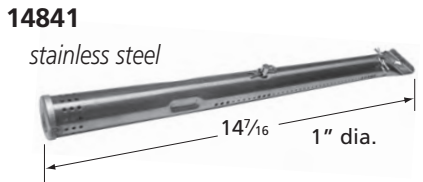

Charbroil Pipe Burners