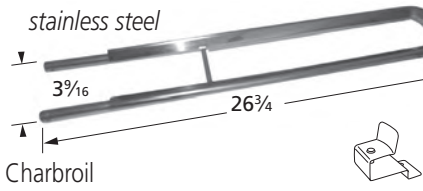

Charbroil

13702
stainless steel