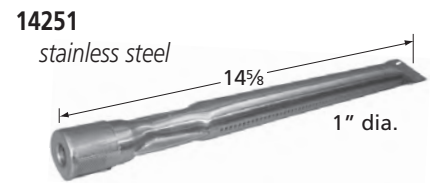

Capt'n Cook