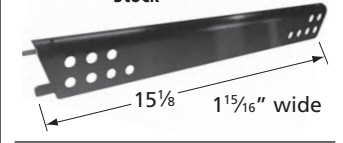

92141 Limited Stock stainless steel