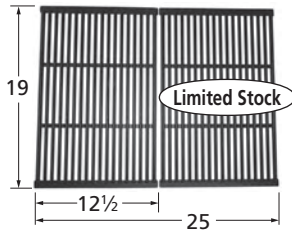

Grill Chef Cooking Grids

66662 *matte cast iron*