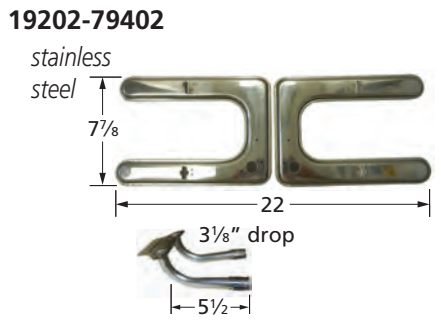

Fiesta (Blue Ember)

Burners