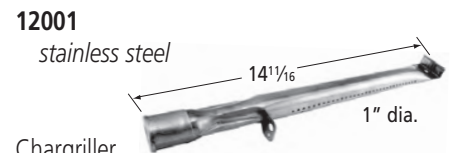

Charbroil, Kenmore, Nexgrill, Tera Gear

Chargriller