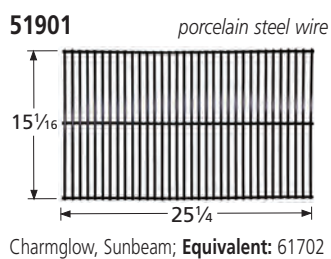

Cooking Grids