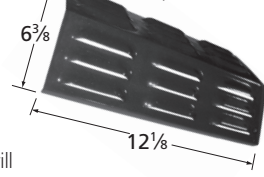

BBQ Grillware

Limited Stock

90821 porcelain steel

Nexgrill

96741 porcelain steel