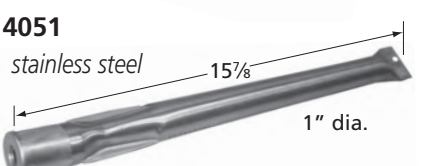

14051

stainless steel