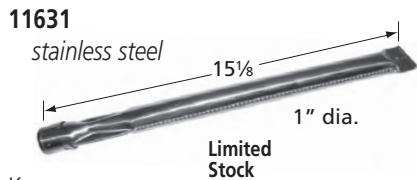

BBQ Grillware

Kenmore