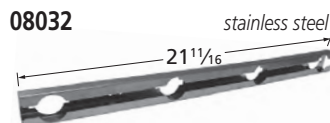

## Cross-over Tubes

Broil-Mate, for 1/4" dia. burners

Broil King, for 1/4" dia. burners

Sterling, for 1" dia. burners

Huntington, for 1" dia. burners

Broil King, for 1/4" dia. burners

Broil-Mate, Sterling

Broil-Mate, for 1" dia. burners