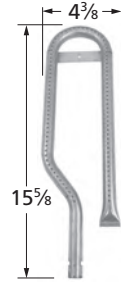

10291
stainless steel
15 1/4
1" dia.

05590
stainless steel
7 1/4

19581
stainless steel
15 3/8
1" dia.

Cooking Grids

529S2 stainless steel tubes
18 5/8
9 1/16 11 5/8
21 3/16

65253 matte cast iron
18 3/8
8 13/16 26 1/16

65993 gloss cast iron
18 1/8
10 3/16 30 9/16

65983 matte cast iron
17 13/16
9 1/16 27 3/16

5S182 stainless steel wire
17 5/16
13 3/8 26 1/4

Heat Plates

90291 porcelain steel
16 3/8 3 3/4

91911 porcelain steel
5 15/16 16 Limited Stock

92941 porcelain steel
(Ltd) 15 13/16 5 7/8" wide

91921 stainless steel
15 1/2 3 1/8" wide

BRANDS