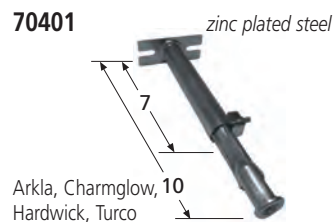

Venturis by Part#