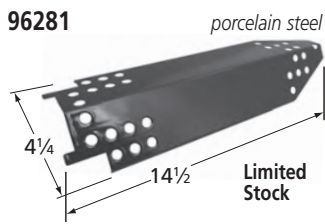

Charbroil Rock Grates & Heat Plates (listed in descending order of critical-fit dimension)