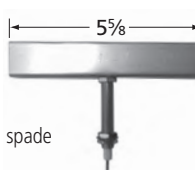

Kenmore; male spade connector.

02618