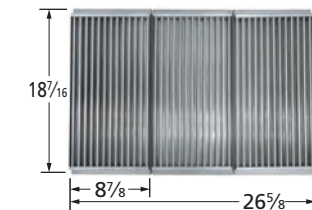

55483 stamped stainless steel

Charbroil; Equivalent: 55473
oem style grid-in-tray