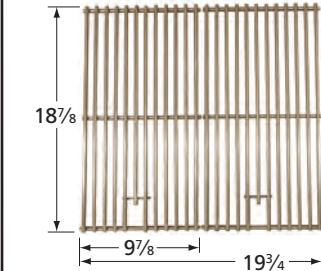

Weber

**68073** matte cast iron

Charbroil

**55743** stainless clad steel wire

Kitchen Aid, Nexgrill

**63032** matte cast iron

Weber

**55742** stainless steel wire