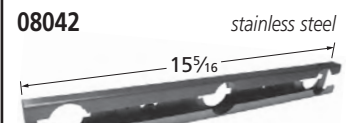

Broil King, for 1/4" dia. burners