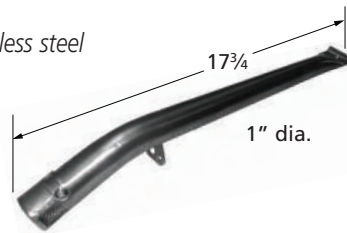

## Bent Pipe Burners

**13643**  
stainless steel

Altima

**18141**  
stainless steel

Outdoor Gourmet

**18131**  
stainless steel

Four Seasons

Limited Stock