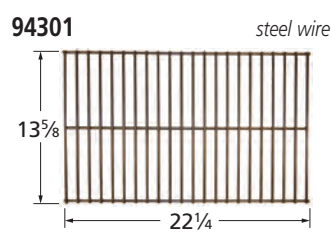

Grill Master Heat Plates