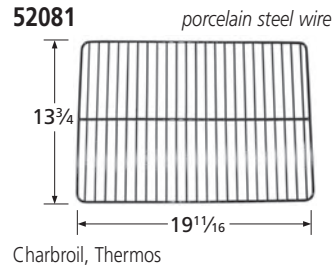

COOKING GRIDS