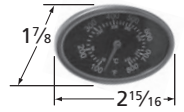

22549

probe mounted