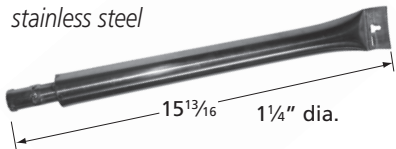

Master Chef

11081

stainless steel