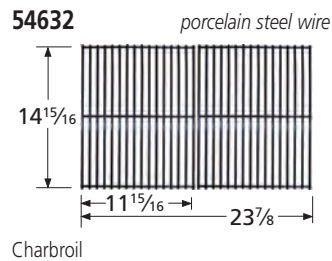

Cooking Grids