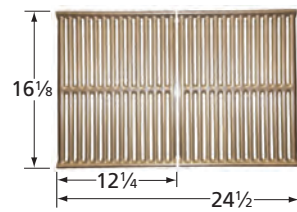

Ducane; Equivalent: 53401

67722 *matte cast iron*