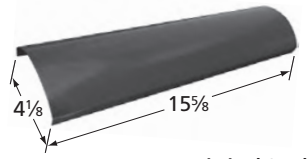

## Heat Plates & Heat Angles

**93671** stainless steel

Dyna-Glo

**91261** stainless steel

Calise, Lucullan,  
Outdoor Kitchen Concepts

**95601** porcelain steel

Kenmore, Master Forge **Limited Stock**

**97071** porcelain steel