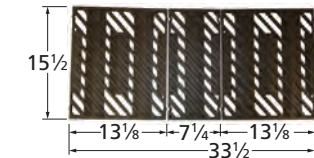

Capt'n Cook

53001 *porcelain steel wire*