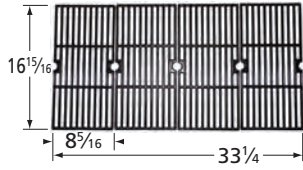

66124 matte cast iron