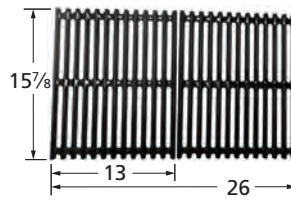

52612

porcelain steel channels