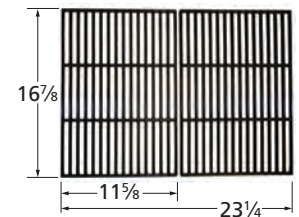

60662 matte cast iron