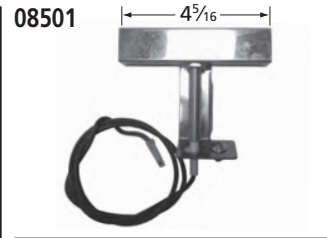

Brinkmann Repair Parts