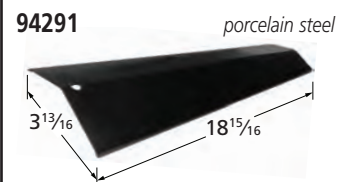

NXR Heat Plates

Repair Parts

OCI, Olympia

see <http://musiccitymetals.net/pdfs.html>

Oklahoma Joe

Burners

Cooking Grid

Heat Plate

Repair Parts