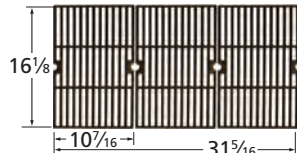

Charbroil

61271 *gloss cast iron*

Chargriller, Jenn Air, Vermont Castings

61593 *gloss cast iron*

Uniflame

69972 *matte cast iron*

Backyard Grill

61063 *gloss cast iron*