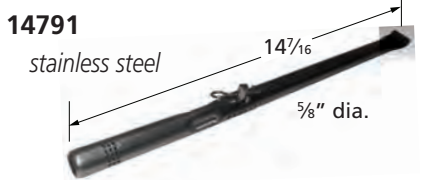

Charbroil Pipe Burners