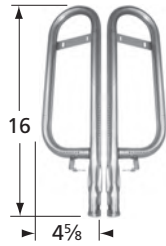

Curved Pipe Burners

1L351 & 1R351
stainless steel