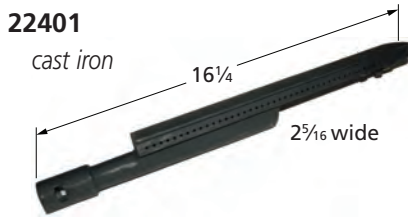

Charmglow Pipe Burners