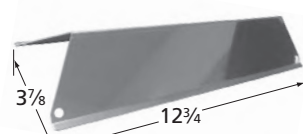

90831 stainless steel

Kitchen Aid

97061 porcelain steel

Kenmore

90611 porcelain steel

Brinkmann

91561 porcelain steel

Backyard Grill

95031 porcelain steel

Fiesta, Kenmore

92161 porcelain steel

Charbroil

Limited Stock

91571 porcelain steel

Uniflame

96611 stainless steel

Broil-Mate

92611 porcelain steel

BBQ Grillware

Limited Stock

90821 porcelain steel

Nexgrill

96741 porcelain steel

Four Seasons

91621 porcelain steel

Kenmore

Limited Stock

92021 porcelain steel

Members Mark

94631 porcelain steel

Charbroil

98521 porcelain steel

Charbroil, Kenmore

94881 stainless steel

Broil King

91821 stainless steel

Huntington

91023 porcelain steel

Limited Stock

Sunbeam. Replaces rock grate 92601.

91003 porcelain steel

Limited Stock

Sunbeam. Replaces rock grate 90101.

99123 ceramic

DCS

94891 stainless steel

Sterling

Limited Stock

99911 cast iron

Big Green Egg

99911 cast iron

Primo

97501 ceramic

Bakers & Chefs, Members Mark (6 pieces)

92261 stainless steel

Charbroil Big Easy

Note: Most heat plates are installed in their grills front to back so that the critical dimension for fit is the front-back dimension. However, 90591, 91091, 91111, 91731, 92081, 92451, 92681, 92731, 93025, 93801, 93851, 93855, 93901, 94091, 94101, 94161, 94171, 94181, 94191, 94201, 94241, 95081, 95345, 95365, 96041, 96061, 96121, 96301, 96411, 97411, 97081, 98401, 97331, 99291, and 99813 are installed left to right, so the left-right dimension is the most critical for fit. In all cases, plates are listed in descending order of the critical dimension.