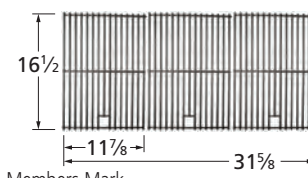

Limited Stock

**65123** matte cast iron

Dyna-Glow

**67005** matte cast iron

Smoke Hollow

**50453** stainless steel wire

Members Mark

**68253** glass cast iron