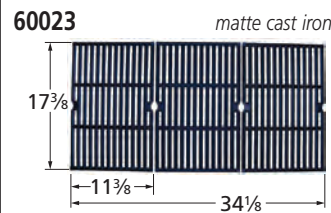

Cooking Grid