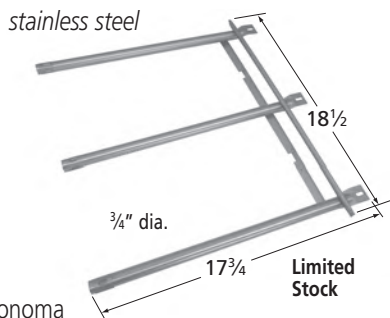

Sonoma

10051

stainless steel