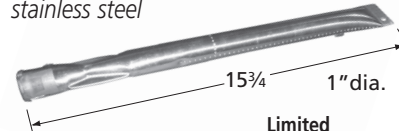

Kenmore

14821

stainless steel