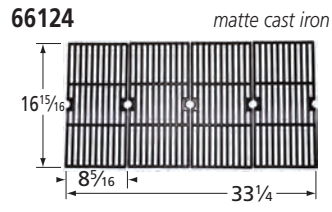

Broil King Cooking Grids — All years