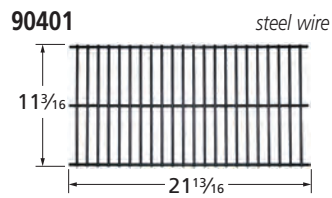

Heat Shielding — All years