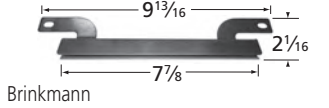

09501 stainless steel