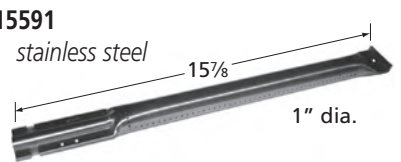

Savor Pro

15591

stainless steel