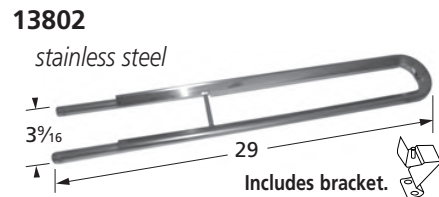

Charbroil/W.C.Bradley (See also Kenmore models made by Charbroil.)

Note: When a burner head is used with many venturis, venturis are listed in order of type: straight, L-shaped, special, and universal, and within a type in descending dimensional order.

H-Single Burners

H-Twin, 1 1/4" offset

H-Twin, diagonal

Oval Twin, 3" offset

Ovals with venturis

U-Burners

U-Burners

Pipe Burners