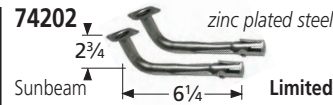

Venturis by Dimension—L-Shaped