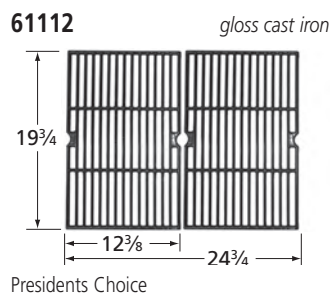

# Cooking Grids

- **Order of presentation: by front-to-back dimension, from longest to shortest.**
- **Grids that are used in sets of two, three, or more have part numbers ending in "2", "3", etc. A unit order of one of these grids is filled with a set.**
- **All cast iron grids are porcelain coated with either gloss or matte finish. Matte finish grids may appear to be uncoated.**
- **Grids referenced as equivalents have similar or identical dimensions, and fit most, but not necessarily all, of the brands listed.**
- **Dimensions are given in inches.**