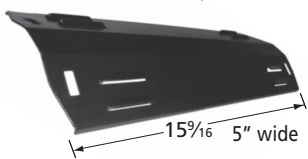

Kenmore

94801 porcelain steel