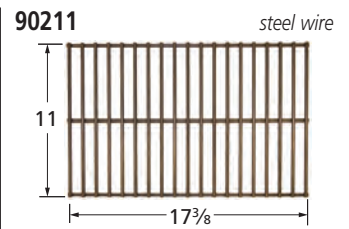

Heat Shielding — All years