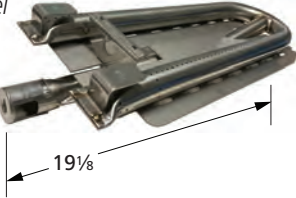

12171
stainless steel

DCS