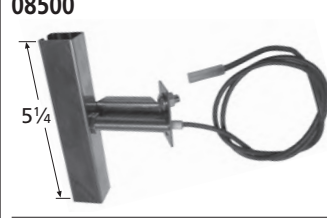

Brinkmann Repair Parts