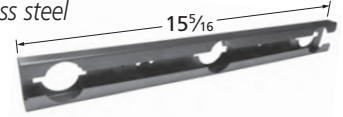

## Pipe and Cross-over Burners — 1992 and later

**08052**

stainless steel

used with 1/4" burners

**11071**

stainless steel

**08042**

stainless steel