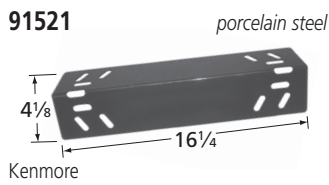

HEAT PLATES