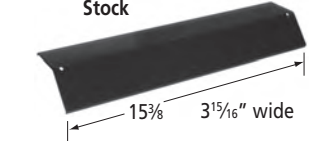

Heat Plates

92311 *Limited Stock* *porcelain steel*
15 3/8
3 15/16" wide