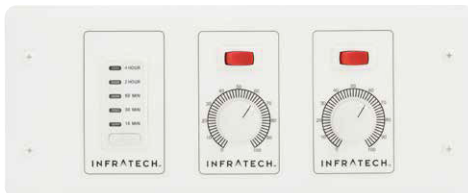

Solid State Control Packages

- Energy efficiency – including timer functions, control versatility, and ease of use.
- The ability to adjust heating intensity, to achieve the ideal comfort for your space.
- Zone Heating – the capability to control one or more heaters to heat specified target areas within a large-scale space with a single touch.
- The Solid State Relay Panel and Zone Analog Controller with timer work together, and are project specific.
- Electrical wiring diagrams provided for each installation.

30-4045 1 Zone Analog Controller w/ Digital Timer

30-4046 2 Zone Analog Controller w/ Digital Timer

30-4047 3 Zone Analog Controller w/ Digital Timer

30-4048 4 Zone Analog Controller w/ Digital Timer

All Zone Analog Controllers also available in white

SOLID STATE RELAY PANEL

For use in conjunction with zone analog controllers

30-4051 1 Relay Panel

30-4052 2 Relay Panel

30-4053 3 Relay Panel

30-4054 4 Relay Panel

30-4055 5 Relay Panel

30-4056 6 Relay Panel