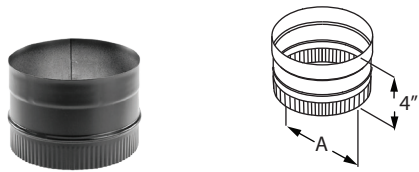

DuraBlack Stovetop Adapter

Use to adapt DuraBlack stovepipe to appliance flue outlet.

SIZE	6"	7"	8"
A	5 15/16"	6 15/16"	7 15/16"
ORDER #	6DBK-AD	7DBK-AD	8DBK-AD
STOCK #	810000979	810000995	810001016

METRIC ADAPTER 6 1/8"	
A	4 3/8"
ORDER #	6DBK-ADM
STOCK #	810000981