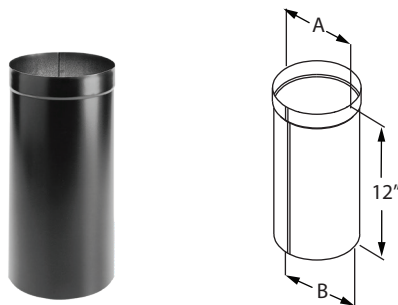

DuraBlack Oval-To-Round Adapter

Connects to the oval flue outlet of the appliance. Must be field ovalized.

SIZE	6"	7"	8"
A	6 1/8"	7 1/8"	8 1/8"
B	5 15/16"	6 15/16"	7 15/16"
ORDER #	6DBK-ADOR	7DBK-ADOR	8DBK-ADOR
STOCK #	810000977	810000993	810001014