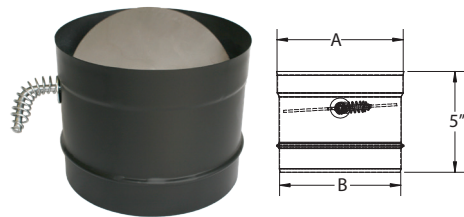

DuraBlack Damper Section

Install at, or close to, the stove outlet in-line. 5" pipe section with the damper pre-installed.

SIZE	6"	7"	8"
ORDER #	6DBK-DS	7DBK-DS	8DBK-DS
STOCK #	810000976	810000992	810001013
A	6 1/8"	7 1/8"	8 1/8"
B	6"	7"	8"