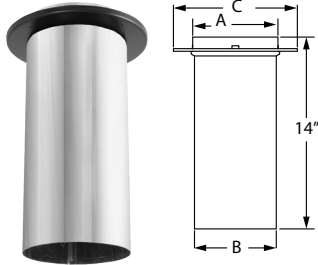

DuraBlack® Stainless Steel - Single-Wall Stovepipe

DuraBlack SS Slip Connector w/ Trim

Use to adapt DuraBlack pipe to ceiling support box or finishing collar. Adds 3" - 13" of length to rigid pipe. Allows drip-free installation without cutting the pipe. Can be used in line to create a telescoping combination when used with a straight length of pipe.

Note: When installed with DuraTech Premium or DuraTech Canada, do not use trim collar.

SIZE	6"	8"
A	6 3/16"	8 3/16"
B	5 15/16"	7 15/16"
ORDER #	6DBK-SCSS	8DBK-SCSS
STOCK #	810000958	810000998