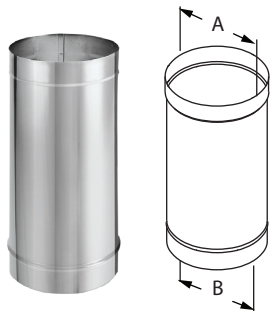

DuraBlack SS Single-Wall Pipe

Use for a single-wall connector pipe. Requires 18" clearance to combustibles. Subtract 1 1/4" from the length to calculate the installed length.

SIZE		6"	8"
A		6 1/8"	8 1/8"
B		6"	8"
12" LENGTH	ORDER #	6DBK-12SS	8DBK-12SS
	STOCK #	810000964	810001001
24" LENGTH	ORDER #	6DBK-24SS	8DBK-24SS
	STOCK #	810000966	810001003
48" LENGTH	ORDER #	6DBK-48SS	8DBK-48SS
	STOCK #	810000968	810001005