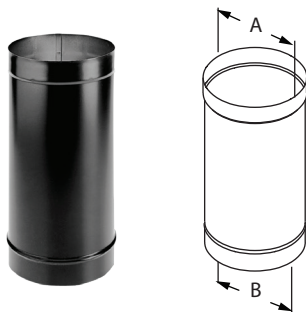

DuraBlack Single-Wall Black Pipe

Use for a single-wall connector pipe. Requires 18" clearance to combustibles. Subtract 1 1/4" from length to calculate the installed length.

SIZE		6"	7"	8"	10"
A		6 1/8"	7 1/8"	8 1/8"	10 1/8"
B		6"	7"	8"	10"
12" LENGTH	ORDER #	6DBK-12	7DBK-12	8DBK-12	10DBK-12
	STOCK #	810000963	810000985	810001000	810001020
24" LENGTH	ORDER #	6DBK-24	7DBK-24	8DBK-24	10DBK-24
	STOCK #	810000965	810000986	810001002	810001021
48" LENGTH	ORDER #	6DBK-48	7DBK-48	8DBK-48	--
	STOCK #	810000967	810000988	810001004	--