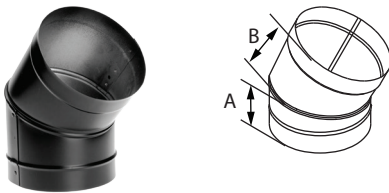

DuraBlack 45° Elbow

Offsets obstructions as needed. Elbows angles are now adjustable. Adjustable elbows are manufactured drip free so creosote travels back to the stove as intended.

SIZE	6"	7"	8"	10"
A	4"	4"	4 1/2"	4 1/2"
B	3 1/2"	3 3/8"	4 1/2"	3 5/8"
ORDER #	6DBK-E45	7DBK-E45	8DBK-E45	10DBK-E45
STOCK #	810000972	810000989	810001009	810001025