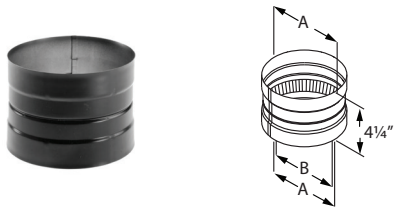

DuraBlack Double-Skirted Stovetop Adapter

Use to adapt DuraBlack stovepipe to appliance flue outlets. Outer wall covers appliance flue outlet.

SIZE	6"	7"	8"	10"
A	6 1/8"	7 1/8"	8 1/8"	10 1/8"
B	5 5/8"	6 5/8"	7 5/8"	9 5/8"
ORDER #	6DBK-ADDB	7DBK-ADDB	8DBK-ADDB	10DBK-ADDB
STOCK #	810000978	810000994	810001015	810001027