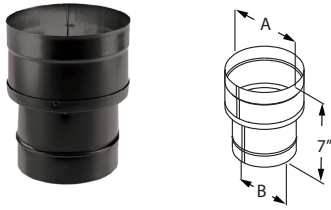

DuraBlack In increaser

Use to increase from a smaller appliance flue outlet to a larger diameter chimney or stovepipe.

SIZE	5"- 6"	6"- 7"	7"- 8"	8"- 10"	9"- 10"
A	6 1/8"	7 1/8"	8 1/8"	10 1/8"	10 1/8"
B	5"	6"	7"	8"	9"
ORDER #	5DBK-X6	6DBK-X7	7DBK-X8	8DBK-X10	9DBK-X10
STOCK #	810000969	810000987	810001006	810001022	810001023