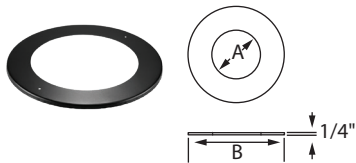

DuraBlack Trim Collar

Use as a decorative Trim Collar for DuraBlack connection to chimney.

SIZE	6"	7"	8"	10"
A	6 1/8"	7 1/8"	8 1/8"	10 1/8"
B	9"	10"	11"	13"
ORDER #	6DBK-TC	7DBK-TC	8DBK-TC	10DBK-TC
STOCK #	810000982	810000996	810001018	810001028