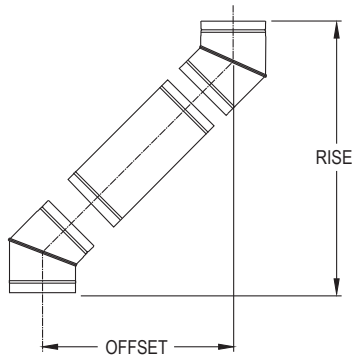

Offset Chart - DuraBlack

SIZE		6" DIAMETER		7" DIAMETER		8" DIAMETER		10" DIAMETER	
Elbow Degrees	Chimney Section	Offset Inches	Rise Inches	Offset Inches	Rise Inches	Offset Inches	Rise Inches	Offset Inches	Rise Inches
45°	0"	4 1/2"	12 1/2"	4 1/2"	14 3/4"	5 1/2"	14 3/4"	5 3/4"	15"
45°	12"	12"	19"	12"	22 1/4"	13 1/4"	22 1/4"	13 1/4"	22 3/4"
45°	24"	20 1/2"	28"	21 1/2"	30 3/4"	21 3/4"	30 3/4"	21 3/4"	31 1/4"
45°	48"	37 1/2"	45"	37 3/4"	47 3/4"	38 3/4"	47 3/4"	--	--
90°	0"	10 1/2"	11 3/4"	12 1/4"	12 1/2"	13"	14 1/4"	14 1/2"	16 3/4"
90°	12"	21 1/4"	11 3/4"	23"	12 1/2"	25 1/2"	14 1/4"	25 1/4"	16 3/4"
90°	24"	33 1/4"	11 3/4"	35"	12 1/2"	37 1/4"	14 1/4"	37 1/4"	16 3/4"
90°	48"	57 1/4"	11 3/4"	59"	12 1/2"	61 1/2"	14 1/4"	--	--