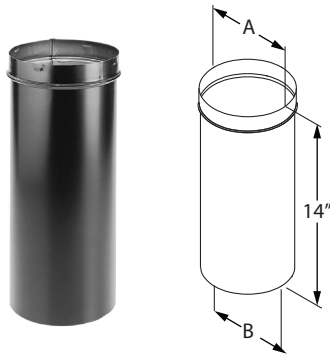

DuraBlack Slip Connector

Use to adapt DuraBlack pipe to ceiling support box or finishing collar. Adds 3" - 13" of length to rigid pipe. Allows drip-free installation without cutting the pipe. Can be used in line to create a telescoping combination when used with a straight length of pipe. Requires screws.

SIZE	10"
A	10 3/16"
B	9 15/16"
ORDER #	10DBK-SC
STOCK #	810001019