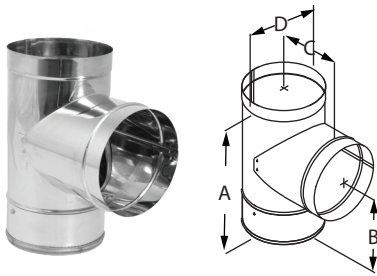

DuraBlack SS Tee w/ Clean-Out Cap

Use with rear exit appliances and appliances that require a barometric damper.

SIZE	6"	8"
A	10 1/2"	12 1/2"
B	6 3/8"	7 1/4"
C	5 3/4"	7"
D	6 1/8"	8 1/8"
ORDER #	6DBK-TSS	8DBK-TSS
STOCK #	810000971	810001008