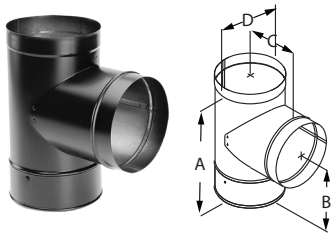

DuraBlack Tee w/ Clean-Out Cap

Use with rear exit appliances and appliances that require a barometric damper.

SIZE	6"	7"	8"	10"
A	10 1/2"	11 1/2"	12 1/2"	14"
B	6 3/8"	7"	7 1/4"	8 1/4"
C	5 3/4"	6"	7"	8"
D	6 1/8"	7 1/8"	8 1/8"	10 1/8"
ORDER #	6DBK-T	7DBK-T	8DBK-T	10DBK-T
STOCK #	810000970	810000991	810001007	810001024