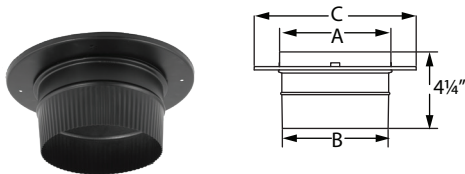

SIZE	10"
A	10 3/16"
B	9 15/16"
ORDER #	10DBK-SC
STOCK #	810001019

DuraBlack Telescoping Length w/ Trim

Use for a two-piece installation. Connects directly from stove to ceiling support box or finishing collar. Adjusts from 44" - 68". No cutting required. Available in stainless steel (SS).

Note: When installed with DuraTech Premium or DuraTech Canada, do not use trim collar.

SIZE	6"
A	44"
B	35"
C	9"
D	68"
E	33"
ORDER #	6DBK-TL
STOCK #	810000959

Snap-Lock Adapter w/ Trim

Connects into the ceiling support box or finishing collar and extends down to fit into stovepipe for a drip-free connection to a DuraTech, DuraPlus, or DuraLiner Chimney system. Provides a strong mechanical connection. Adapter will work with all 6"-8" DuraPlus, and 7"-8" DuraTech installations. Adapter will work with 5"-6" DuraTech Ceiling Support Box installations only.