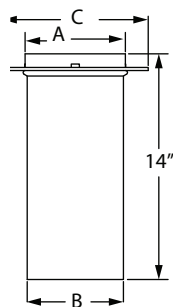

DuraBlack Slip Connector w/ Trim

Used to adapt DuraBlack pipe to 6" - 8" Ceiling Support Box, including DuraTech, and DuraPlus. The Slip connector can also be added to 6" - 8" DuraTech finishing collar. Adds 3"-13" of length to rigid pipe. Provides a strong mechanical connection.

Note: When installed with DuraTech Premium or DuraTech Canada, do not use trim collar.

SIZE	6"	7"	8"
A	6 1/4"	7 1/4"	8 1/4"
B	5 15/16"	6 15/16"	7 15/16"
C	9"	11"	11"
ORDER #	6DBK-SC	7DBK-SC	8DBK-SC
STOCK #	810000957	810000983	810000997