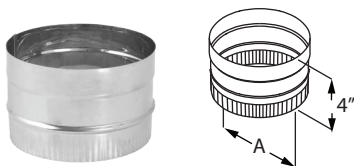

DuraBlack SS Stovetop Adapter

Use to adapt DuraBlack stovepipe to appliance flue outlet.

SIZE	6"	8"
A	5 15/16"	7 15/16"
ORDER #	6DBK-ADSS	8DBK-ADSS
STOCK #	810000980	810001017