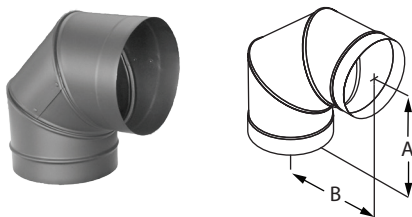

DuraBlack 90° Elbow

Offsets obstructions as needed or to orient the stovepipe horizontally for through the wall installation. Elbows angles are now adjustable. Adjustable elbows are manufactured drip free so creosote travels back to the stove as intended. Not recommended for rear exit appliances.

SIZE	6"	7"	8"	10"
A	6"	6 1/4"	7"	7 1/2"
B	5 3/4"	6 3/4"	7 1/8"	7"
ORDER #	6DBK-E90	7DBK-E90	8DBK-E90	10DBK-E90
STOCK #	810000974	810000990	810001011	810001026