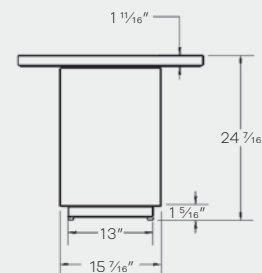

Table Base (C)

24" 33 7/8" L

36" 45 7/8" L

48" 57 7/8" L