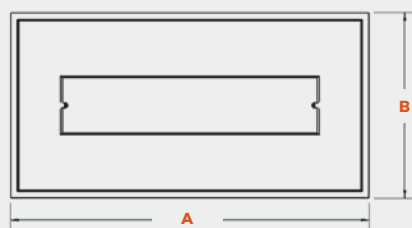

Table Base (C)

24" 33 7/8" L

36" 45 7/8" L

48" 57 7/8" L