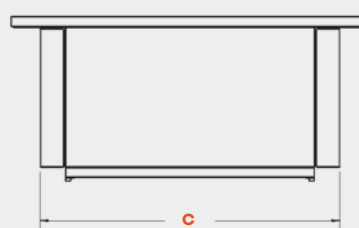

Table Base (C)

24" 33 7/8" L

36" 45 7/8" L

48" 57 7/8" L