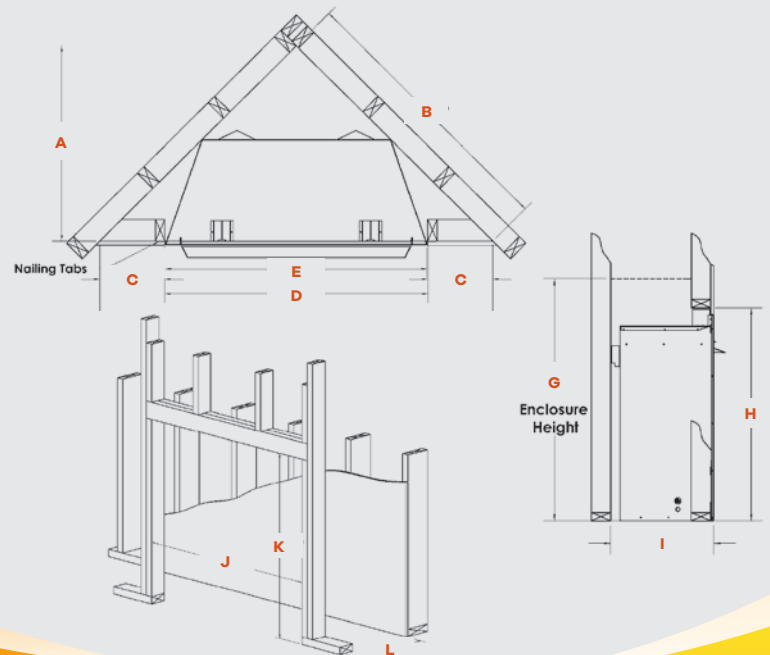

OFP42NS Outdoor Fireplace in Stainless Steel (Natural Gas), LOGF37 Split Oak Log Set, OFP42RLH Herringbone Brick Liner.

Dimensions

A	31 1/2"
B	44 1/2"
C	10 3/8"
D	42 1/8"
E	41 7/8"
G	43 1/2" min.
H	38 1/4"
I	18 1/2"
J	42 1/8"
K	38 1/4"
L	18 1/2"