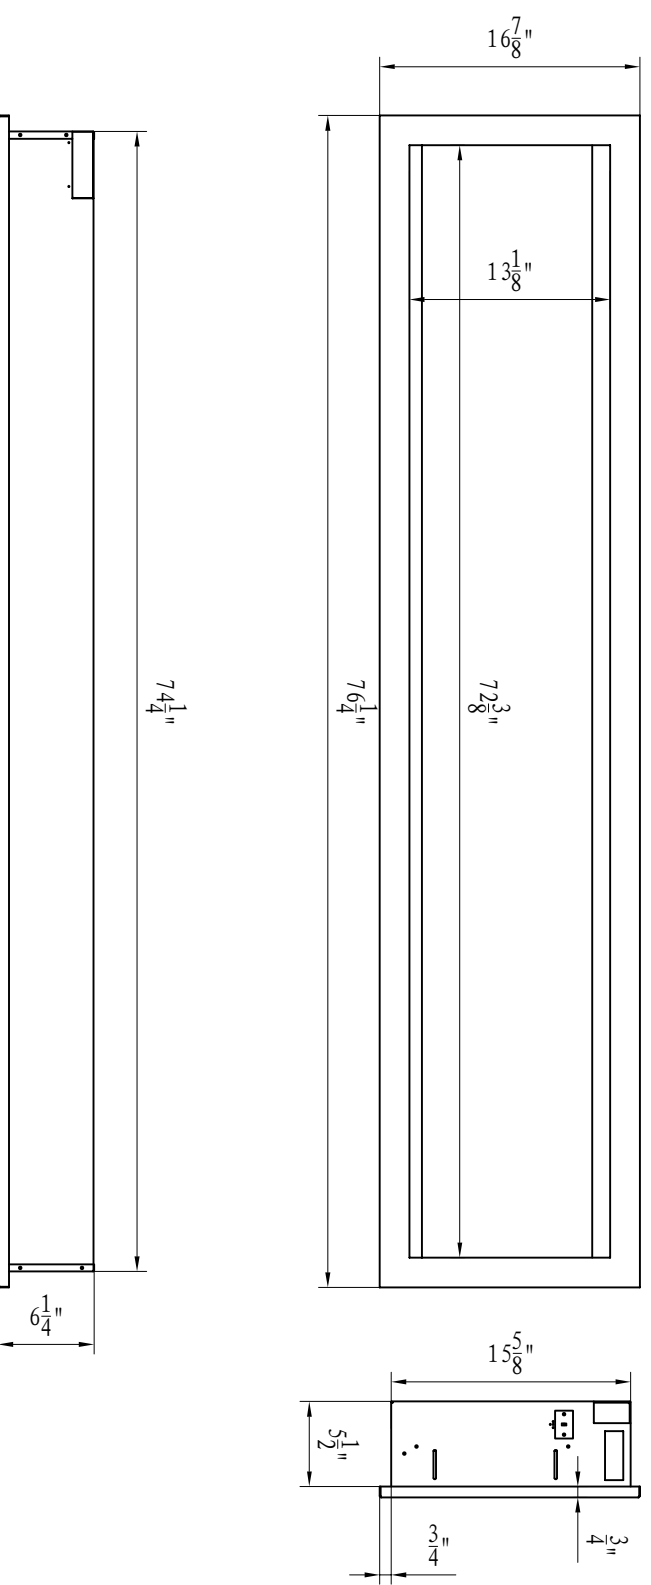

TECHNICAL SPECIFICATIONS

VOLTS	120 V	
AMPS	12.5 A	
WATTS	1465 watts	
HEATER	HIGH	1465 watts
	LOW	750 watts
FLAME AND TRAY LAMPS	TOP LIGHT	24 watts
	TOTAL WATTS	4 watts
ROTOR MOTOR	28 watts	
HEIGHT, WIDTH, DEPTH	1 at 2.9 wats	
GLASS VIEWING OPENING	15 ⁵ / ₈ " x 7 ¹ / ₄ " x 5 ¹ / ₂ "	
SURROUND SIZE	13 ¹ / ₈ " x 72 ³ / ₈ "	
SHIPPING SIZE (H,W,D)	16 ⁷ / ₈ " x 76 ¹ / ₄ "	
SHIPPING WEIGHT	UNIT	19 ³ / ₄ " x 81 ¹ / ₈ " x 9"
	GLASS FRONT	116 Lbs
PLUG LOCATION	88.18lbs	
CORD LENGTH	Included	
APPROX. HEATING AREA	Left Side	
	76"	
	400 sq ft	

Amariti
SYMMETRY

SERIES	MODEL	REV.
SYMMETRY-3	SYM-74	1
SCALE 1"=1'-0"	DATE: 03.01.22	SHEET 1 OF 1