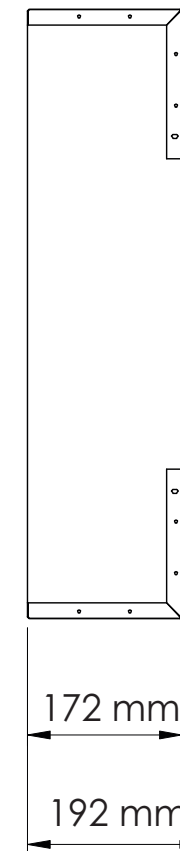

TECHNICAL SPECIFICATIONS

VOLTS		120
AMPS		12.5
WATTS		1465
HEATER	HIGH	1465 watts
	LOW	750 watts
NO HEATER		22 watts
LAMPS	QUANTITY	LED
	WATTS	
	TOTAL WATTS	22 watts
ROTOR MOTOR		1 at 5 watts
HEIGHT, WIDTH, DEPTH		23 5/8 x 58 5/8 x 6 3/4
GLASS VIEWING OPENING		11 7/8 x 55 1/4"
SURROUND SIZE		15 3/4" x 59 1/8"
SHIPPING SIZE		25 1/2 x 69 3/4 x 9 3/4"
SHIPPING WEIGHT		124 lbs
GLASS FRONT	UNIT	
		Included
PLUG LOCATION		Left Side
CORD LENGTH		76"
APPROX. HEATING AREA		400 sq ft

SERIES BUILT IN	MODEL BI-60-SLIM		REV 1
SCALE 1" = 1'-0"	DATE: 7/1/2015		SHEET 1 OF 1

TECHNICAL SPECIFICATIONS		
VOLTS	120	
AMPS	12.5	
WATTS	1465	
HEATER	HIGH	1465 watts
	LOW	750 watts
NO HEATER	22 watts	
LAMPS	QUANTITY	LED
	WATTS	
	TOTAL WATTS	22 watts
ROTOR MOTOR	1 at 5 watts	
HEIGHT, WIDTH, DEPTH	60 x 148.9 x 17.2 cm	
GLASS VIEWING OPENING	30.2 x 140.3 cm	
SURROUND SIZE	40.2 x 150.3 cm	
SHIPPING SIZE	64 x 176.7 x 24.8 cm	
SHIPPING WEIGHT	56 kg	
GLASS FRONT	UNIT	
		Included
PLUG LOCATION	Left Side	
CORD LENGTH	193 cm	
APPROX. HEATING AREA	37 sqm	

*Amantii*

SERIES BUILT IN	MODEL BI-60-SLIM		REV 1
SCALE 1:12	DATE: 7/1/2015		SHEET 1 OF 1