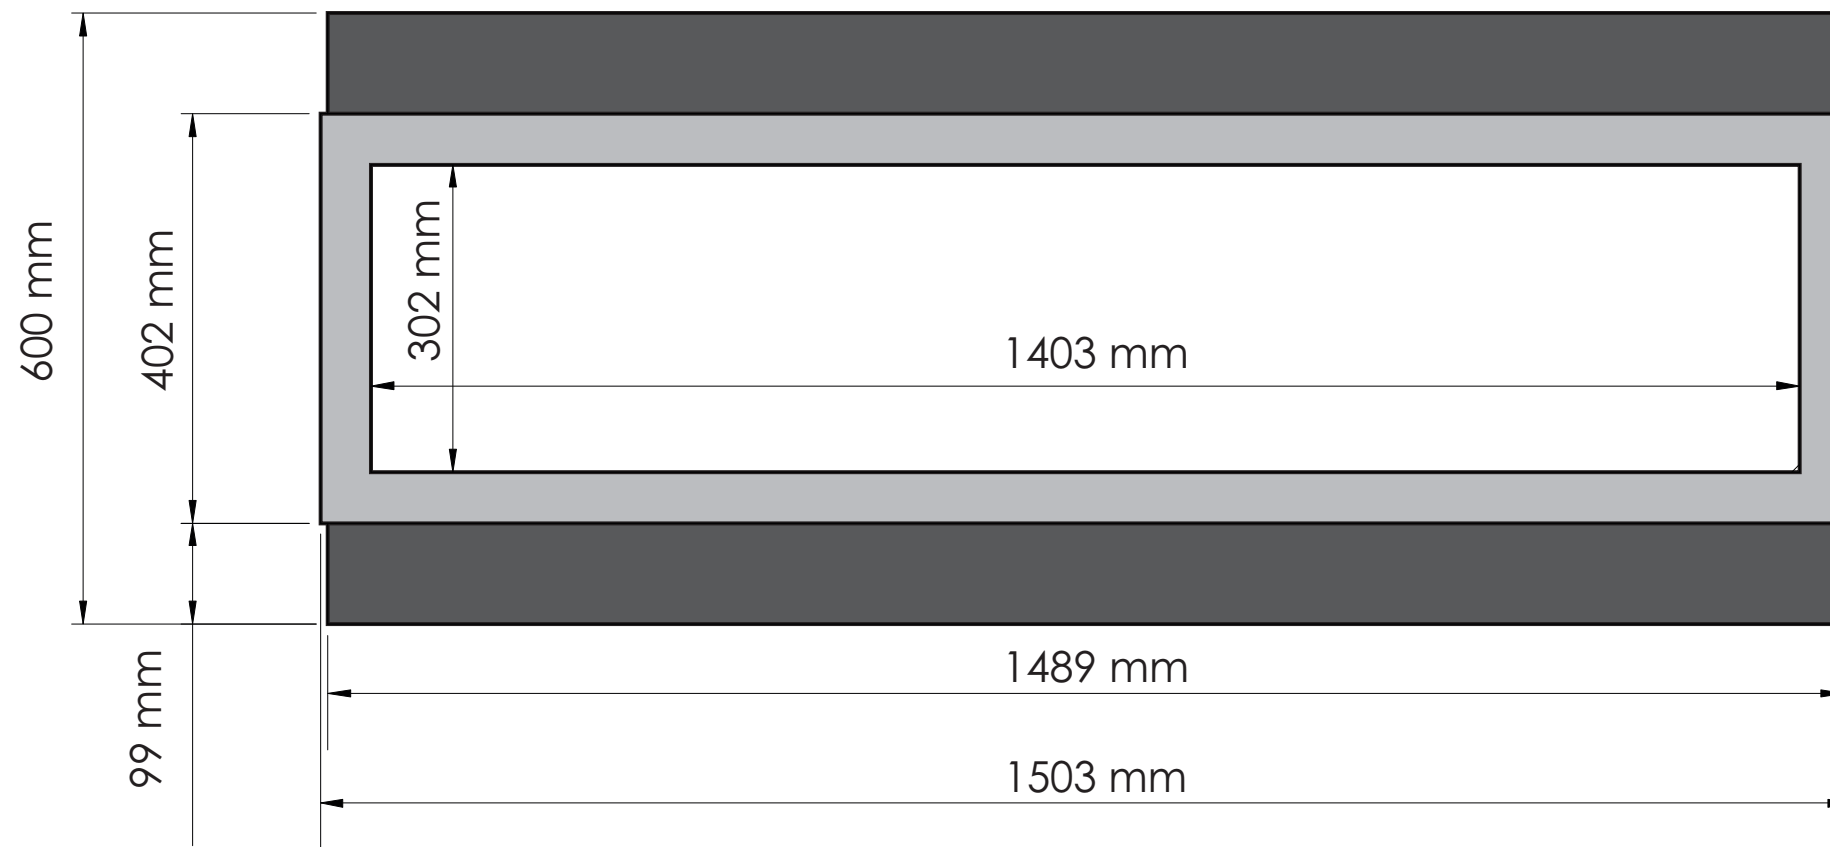

TECHNICAL SPECIFICATIONS

VOLTS		120
AMPS		12.5
WATTS		1465
HEATER	HIGH	1465 watts
	LOW	750 watts
NO HEATER		22 watts
LAMPS	QUANTITY	LED
	WATTS	
	TOTAL WATTS	22 watts
ROTOR MOTOR		1 at 5 watts
HEIGHT, WIDTH, DEPTH		23 5/8 x 58 5/8 x 6 3/4
GLASS VIEWING OPENING		11 7/8 x 55 1/4"
SURROUND SIZE		15 3/4" x 59 1/8"
SHIPPING SIZE		25 1/2 x 69 3/4 x 9 3/4"
SHIPPING WEIGHT		124 lbs
GLASS FRONT	UNIT	
		Included
PLUG LOCATION		Left Side
CORD LENGTH		76"
APPROX. HEATING AREA		400 sq ft

SERIES BUILT IN	MODEL BI-60-SLIM		REV 1
SCALE 1" = 1'-0"	DATE: 7/1/2015		SHEET 1 OF 1

TECHNICAL SPECIFICATIONS		
VOLTS	120	
AMPS	12.5	
WATTS	1465	
HEATER	HIGH	1465 watts
	LOW	750 watts
NO HEATER	22 watts	
LAMPS	QUANTITY	LED
	WATTS	
	TOTAL WATTS	22 watts
ROTOR MOTOR	1 at 5 watts	
HEIGHT, WIDTH, DEPTH	60 x 148.9 x 17.2 cm	
GLASS VIEWING OPENING	30.2 x 140.3 cm	
SURROUND SIZE	40.2 x 150.3 cm	
SHIPPING SIZE	64 x 176.7 x 24.8 cm	
SHIPPING WEIGHT	56 kg	
GLASS FRONT	UNIT	
		Included
PLUG LOCATION	Left Side	
CORD LENGTH	193 cm	
APPROX. HEATING AREA	37 sqm	

*Amantii*

SERIES BUILT IN	MODEL BI-60-SLIM		REV 1
SCALE 1:12	DATE: 7/1/2015		SHEET 1 OF 1