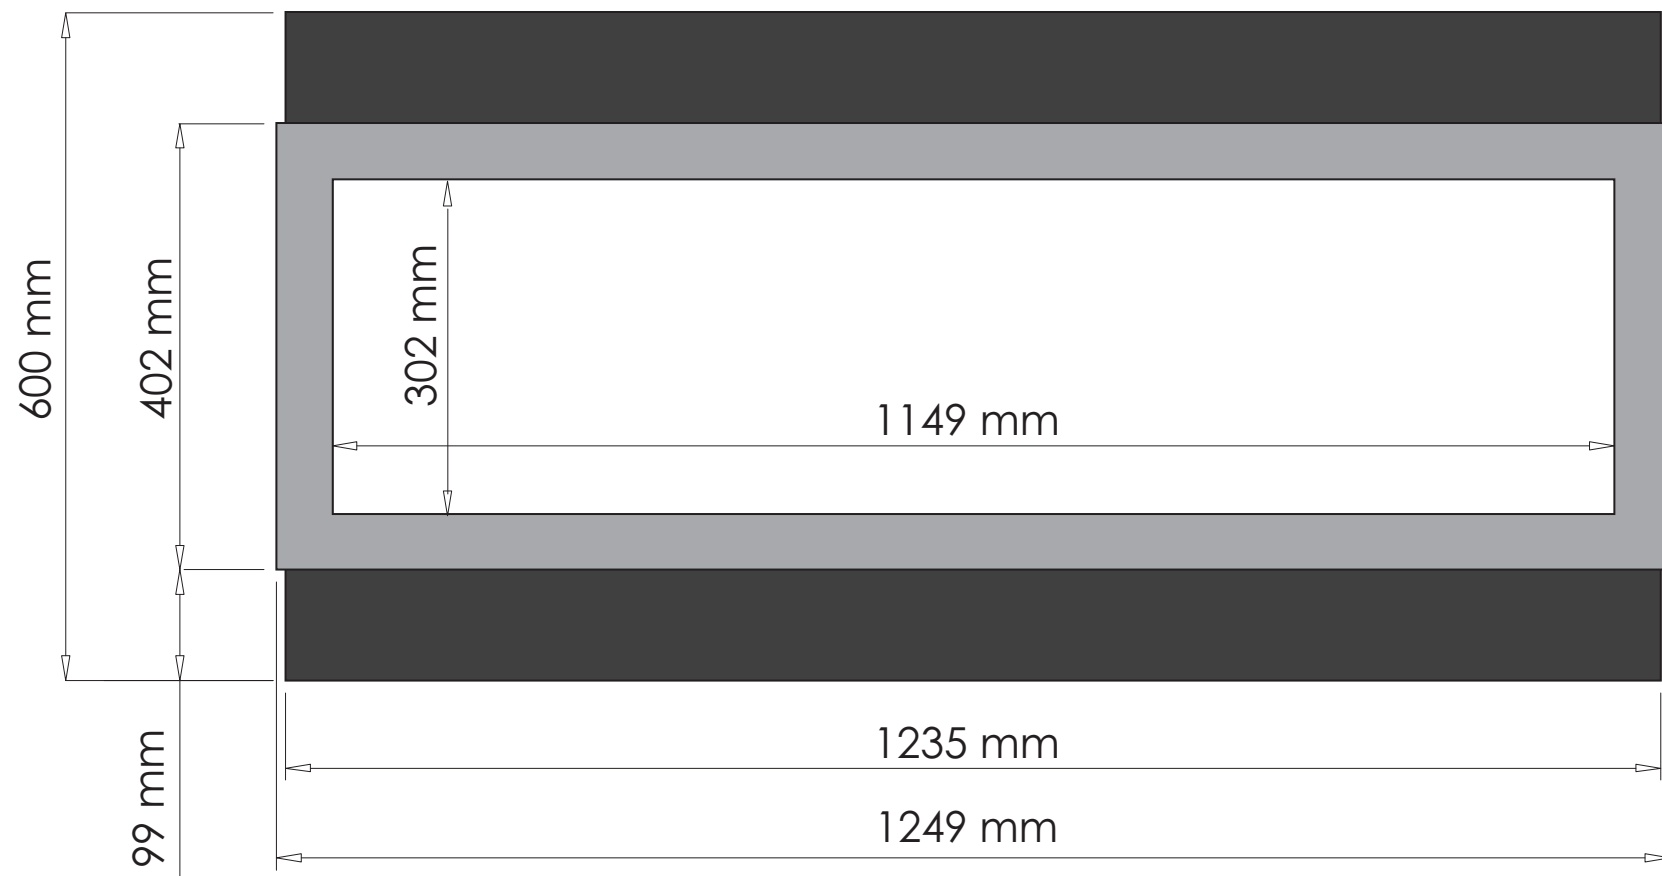

### TECHNICAL SPECIFICATIONS

VOLTS		120
AMPS		12.5
WATTS		1465
HEATER	HIGH	1465 watts
	LOW	750 watts
NO HEATER		22 watts
LAMPS	QUANTITY	LED
	WATTS	
	TOTAL WATTS	22 watts
ROTOR MOTOR		1 at 5 watts
HEIGHT, WIDTH, DEPTH		23 5/8" x 48 1/2 x 6 3/4
GLASS VIEWING OPENING		12" x 45 1/4"
SURROUND SIZE		15 3/4" x 49 1/4"
SHIPPING SIZE		25 1/4 x 59 3/4 x 9 3/4"
SHIPPING WEIGHT	UNIT	106 lbs
	GLASS FRONT	Included
PLUG LOCATION		Left Side
CORD LENGTH		76"
APPROX. HEATING AREA		400 sq ft

*Amantii*

SERIES BUILT IN	MODEL BI-50-SLIM		REV 1
SCALE 1" = 1'-0"	DATE: 7/1/2015		SHEET 1 OF 1

TECHNICAL SPECIFICATIONS

VOLTS		120
AMPS		12.5
WATTS		1465
HEATER	HIGH	1465 watts
	LOW	750 watts
NO HEATER		22 watts
LAMPS	QUANTITY	LED
	WATTS	
	TOTAL WATTS	22 watts
ROTOR MOTOR		1 at 5 watts
HEIGHT, WIDTH, DEPTH		60 x 123.5 x 17.2 cm
GLASS VIEWING OPENING		30.2 x 114.9 cm
SURROUND SIZE		40.1 x 124.9 cm
SHIPPING SIZE		64 x 151.3 x 24.8 cm
SHIPPING WEIGHT		48 kg
	UNIT	
	GLASS FRONT	Included
PLUG LOCATION		Left Side
CORD LENGTH		193 cm
APPROX. HEATING AREA		37 sqm

*Amantii*

SERIES BUILT IN	MODEL BI-50-SLIM		REV 1
SCALE 1:12	DATE: 7/1/2015		SHEET 1 OF 1