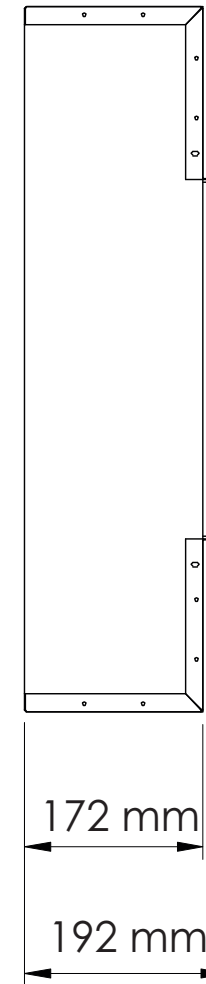

### TECHNICAL SPECIFICATIONS

VOLTS		120
AMPS		12.5
WATTS		1465
HEATER	HIGH	1465 watts
	LOW	750 watts
NO HEATER		22 watts
LAMPS	QUANTITY	LED
	WATTS	
	TOTAL WATTS	22 watts
ROTOR MOTOR		1 at 5 watts
HEIGHT, WIDTH, DEPTH		23 5/8" x 48 1/2 x 6 3/4
GLASS VIEWING OPENING		12" x 45 1/4"
SURROUND SIZE		15 3/4" x 49 1/4"
SHIPPING SIZE		25 1/4 x 59 3/4 x 9 3/4"
SHIPPING WEIGHT	UNIT	106 lbs
	GLASS FRONT	Included
PLUG LOCATION		Left Side
CORD LENGTH		76"
APPROX. HEATING AREA		400 sq ft

*Amantii*

SERIES BUILT IN	MODEL BI-50-SLIM		REV 1
SCALE 1" = 1'-0"	DATE: 7/1/2015		SHEET 1 OF 1

TECHNICAL SPECIFICATIONS

VOLTS		120
AMPS		12.5
WATTS		1465
HEATER	HIGH	1465 watts
	LOW	750 watts
NO HEATER		22 watts
LAMPS	QUANTITY	LED
	WATTS	
	TOTAL WATTS	22 watts
ROTOR MOTOR		1 at 5 watts
HEIGHT, WIDTH, DEPTH		60 x 123.5 x 17.2 cm
GLASS VIEWING OPENING		30.2 x 114.9 cm
SURROUND SIZE		40.1 x 124.9 cm
SHIPPING SIZE		64 x 151.3 x 24.8 cm
SHIPPING WEIGHT		48 kg
	UNIT	
	GLASS FRONT	Included
PLUG LOCATION		Left Side
CORD LENGTH		193 cm
APPROX. HEATING AREA		37 sqm

*Amantii*

SERIES BUILT IN	MODEL BI-50-SLIM		REV 1
SCALE 1:12	DATE: 7/1/2015		SHEET 1 OF 1