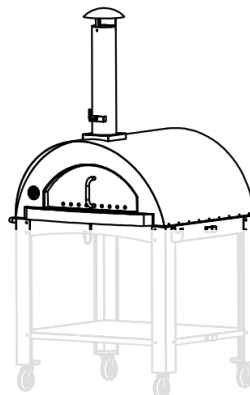

WKK-03S-304SS
42" Oven Only