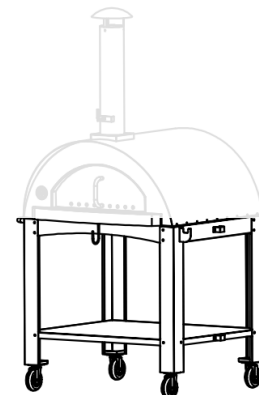

WKCT-3S
Stand only

Get Fired Up with a Karma Wood Fired Oven from
WPPOLLC.com