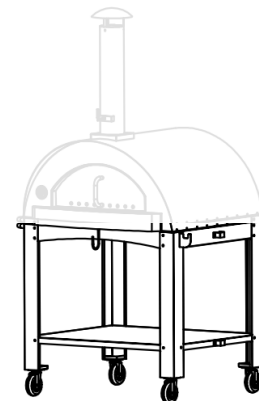

WKCT-2S
Stand only

Get Fired Up with a Karma Wood Fired Oven from
WPPOLLC.com