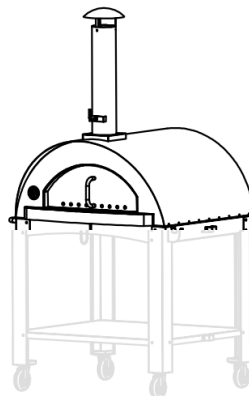

WKK-02S-304SS
32" Oven Only