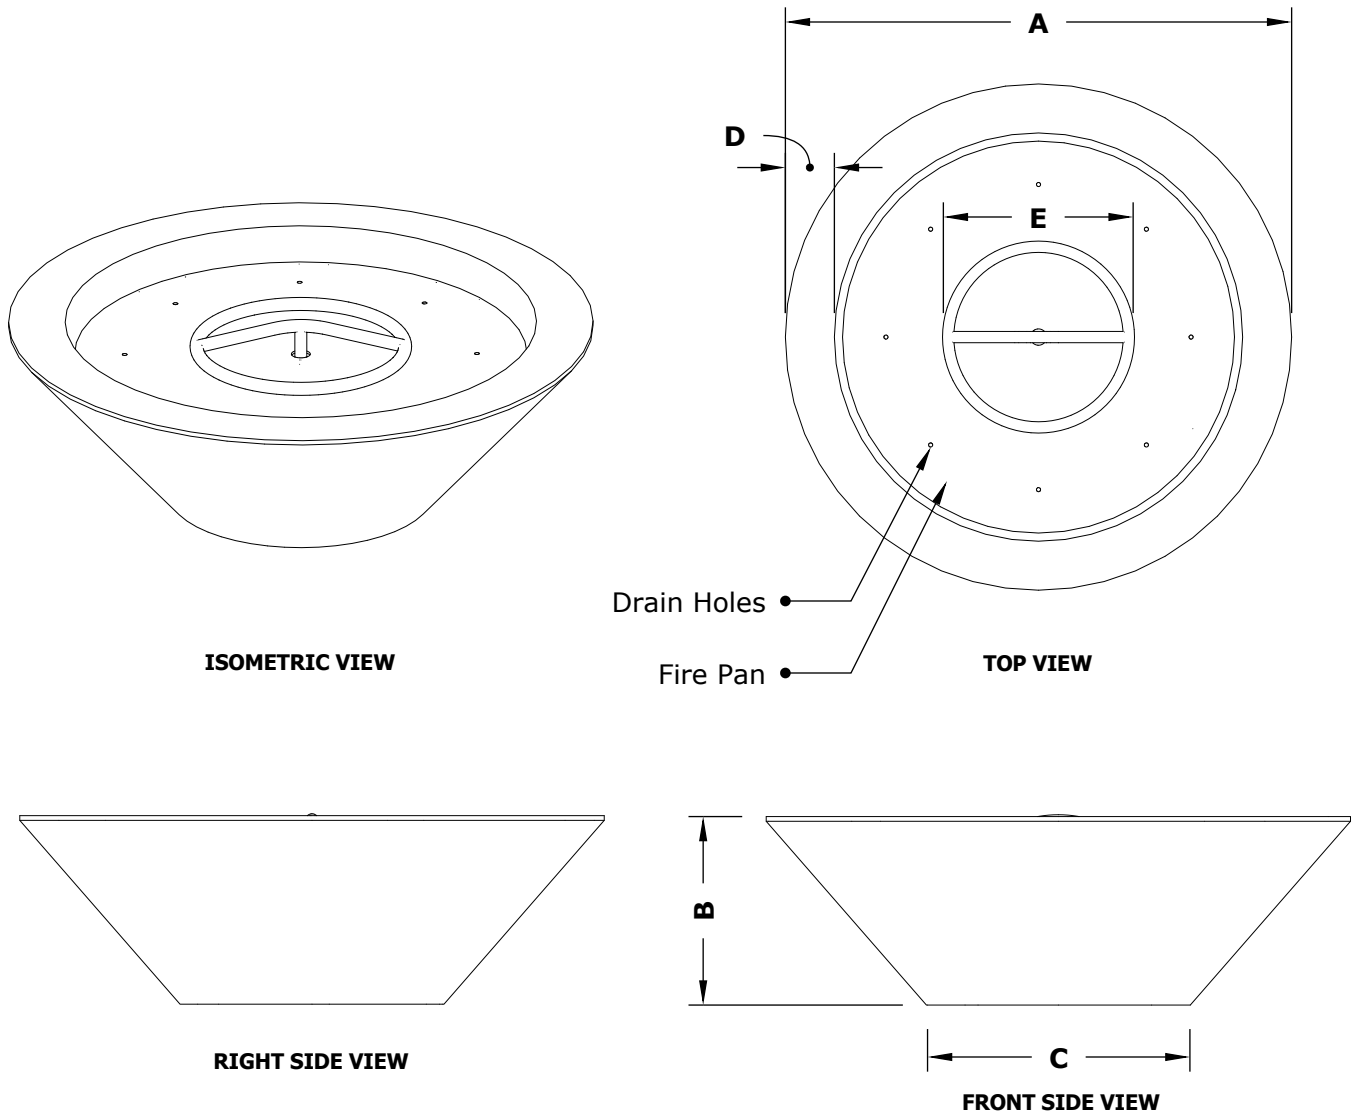

CAZO FIRE BOWL- GFRC CONCRETE

SKU	A	B	C	D	E	BTU
OPT-24RFO	24"	9"	9"	2"	8" Single Ring	45,000
OPT-31RFO	31"	10"	10"	3"	12" Single Ring	65,000
OPT-36RFO	36"	12"	14"	3"	12" Single Ring	65,000
OPT-48RFO	48"	16"	20"	2.5"	18" Double Ring	160,000
OPT-24RFOE12V	24"	9"	9"	2"	8" Single Ring	45,000
OPT-31RFOE12V	31"	10"	10"	3"	12" Single Ring	65,000
OPT-36RFOE12V	36"	12"	14"	3"	12" Single Ring	65,000
OPT-48RFOE12V	48"	16"	20"	2.5"	18" Double Ring	160,000

Fire Bowl Material: GFRC Concrete
Finish: Smooth Finish
Pan Material: 304 Stainless Steel
Burner Material: 304 Stainless Steel

12V ELECTRONIC IGNITION
ANSI Z21.97-(2017) / CSA 2.41-(2017)

Includes: Pan, Burner, NG or LP orifice, Whistle Free Hose, Black Lava Rock.