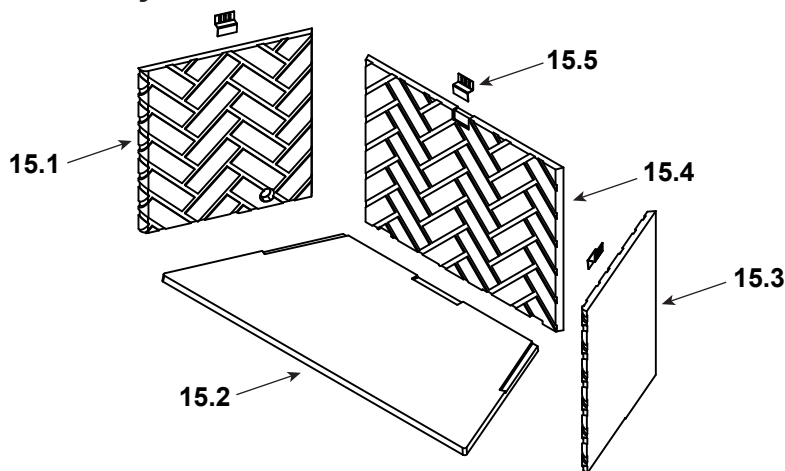

Stocked at Depot

ITEM	DESCRIPTION	COMMENTS	PART NUMBER
Traditional Refractory			
14.1	Side Refractory, 19.43" H x 17.86" W	Qty 2 req	SRV4044-220
14.2	Hearth Refractory, 41.85" x 17.63" D x 26.91" B		SRV4072-341
14.3	Back Refractory, 19.44" H x 26.91" W		SRV4044-224
14.4	Retainer	Qty 3 req	SRV11847

#15 Herringbone Refractory

Herringbone Refractory			
15.1	Side Refractory, Left 19.43" H x 18.21" W		SRV4072-305
15.2	Hearth Refractory, 41.85" x 17.63" D x 26.91" B		SRV4072-341
15.3	Side Refractory, Right 19.43" H x 18.21" W		SRV4072-304
15.4	Back Refractory, 19.44" H x 26.91" W		SRV4072-302
15.5	Retainer	Qty 3 req	SRV11847