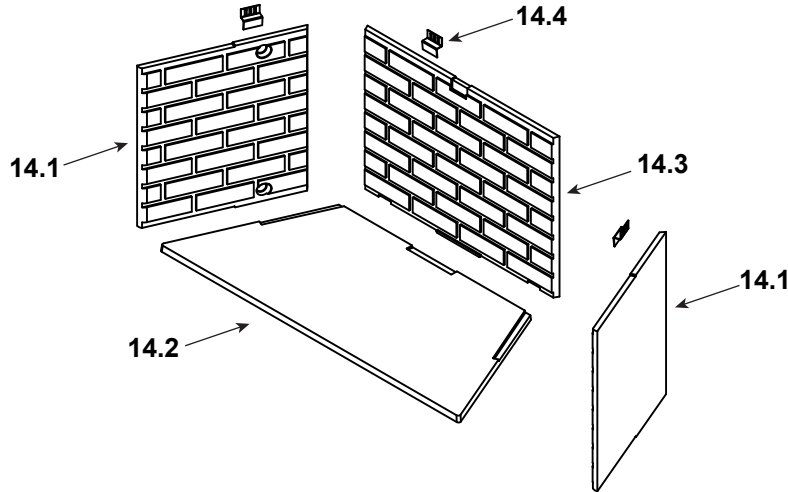

#14 Traditional Refractory

IMPORTANT: THIS IS DATED INFORMATION. Parts must be ordered from a dealer or distributor. **Hearth and Home Technologies does not sell directly to consumers.** Provide model number and serial number when requesting service parts from your dealer or distributor.

Stocked at Depot

ITEM	DESCRIPTION	COMMENTS	PART NUMBER
Traditional Refractory			
14.1	Side Refractory, 19.43" H x 17.86" W	Qty 2 req	SRV4044-220
14.2	Hearth Refractory, 41.85" x 17.63" D x 26.91" B		SRV4072-341
14.3	Back Refractory, 19.44" H x 26.91" W		SRV4044-224
14.4	Retainer	Qty 3 req	SRV11847