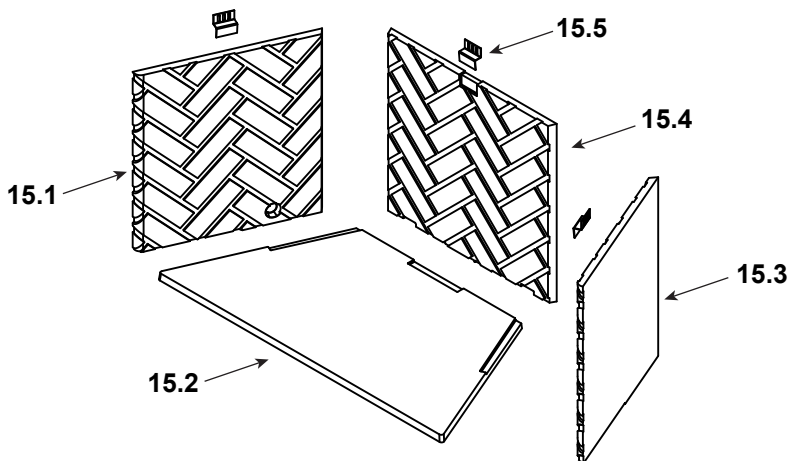

**Stocked at Depot**

ITEM	DESCRIPTION	COMMENTS	PART NUMBER
<b>Traditional Refractory</b>			
14.1	Side Refractory, 19.43" H x 18.21" W	Qty 2 req	SRV4044-220
14.2	Hearth Refractory, 35.85" F x 17.63" D x 20.91" B		SRV4072-340
14.3	Back Refractory, 19.44" H x 20.91" W		SRV4044-222
14.4	Retainer	Qty 3 req	SRV11847

**#15 Herringbone Refractory**

<b>Herringbone Refractory</b>			
15.1	Side Refractory, Left 19.43" H x 18.21" W		SRV4072-305
15.2	Hearth Refractory, 35.85" F x 17.63" D x 20.91" B		SRV4072-340
15.3	Side Refractory, Right 19.43" H x 18.21" W		SRV4072-304
15.4	Back Refractory, 19.44" H x 20.91" W		SRV4072-302
15.5	Retainer	Qty 3 req	SRV11847