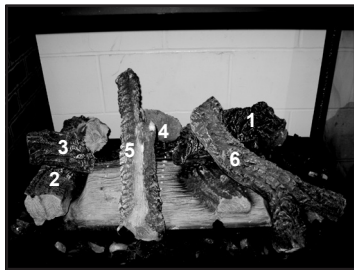

Log Set Assembly

IMPORTANT: THIS IS DATED INFORMATION. Parts must be ordered from a dealer or distributor. **Hearth and Home Technologies does not sell directly to consumers.** Provide model number and serial number when requesting service parts from your dealer or distributor.

**Stocked
in Depot**

ITEM	DESCRIPTION	COMMENTS	PART NUMBER	
	Log Set Assembly		LOGS-MSR	Y
1	Log 1		SRV2005-701	
2	Log 2		SRV2005-700	
3	Log 3		SRV2005-702	
4	Log 4		SRV2005-703	
5	Log 5		SRV2005-704	
6	Log 6		SRV2005-705	
7	Burner Assembly		2668-008	Y
8	Refractory, Side		SRV2005-730	
9	Grate Assembly		SRV2005-012	
10	Indoor Glass Assembly		GLA-6TROC	Y
11	Glass Clip		2668-121	Y
12	Drain Pan		2668-118	
13	Junction Box		SRV2326-013	Y
14	Junction Box Shield		2087-149	
15	Cover Plate		2668-114	
16	Deflection Plate		2668-136	
17	Cover Panel		2368-114	
18	Wind Screen Assembly		2668-004	
19	Hood-Exterior Side		2368-113	
20	Flashing		2668-159	
21	Outdoor Glass Assembly		GLA-OUTDOOR2	
22	Mesh Assembly, Exterior		2368-030	
	Mesh		2368-225