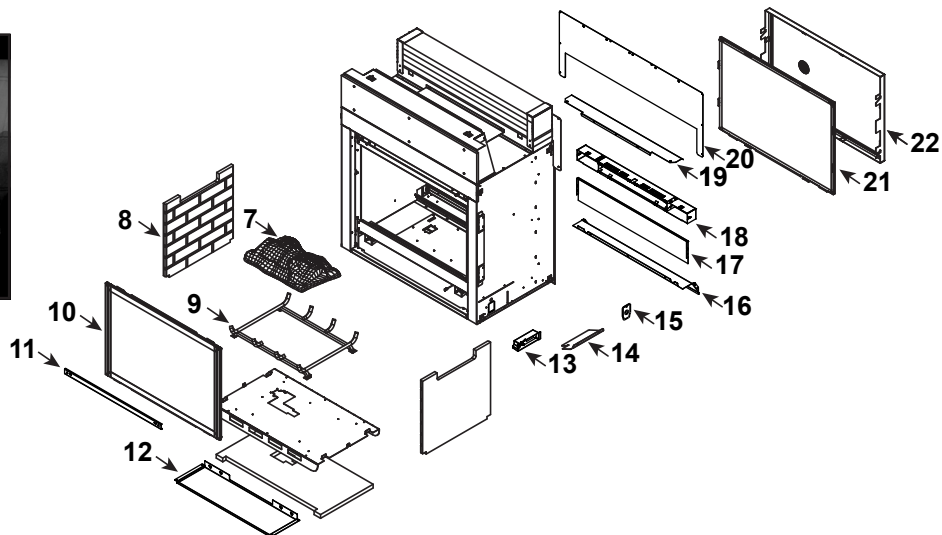

Log Set Assembly

IMPORTANT: THIS IS DATED INFORMATION. Parts must be ordered from a dealer or distributor. **Hearth and Home Technologies does not sell directly to consumers.** Provide model number and serial number when requesting service parts from your dealer or distributor.

**Stocked
in Depot**

ITEM	DESCRIPTION	COMMENTS	PART NUMBER	
	Log Set Assembly		LOGS-MSR	Y
1	Log 1		SRV2005-701	
2	Log 2		SRV2005-700	
3	Log 3		SRV2005-702	
4	Log 4		SRV2005-703	
5	Log 5		SRV2005-704	
6	Log 6		SRV2005-705	
7	Burner Assembly		2668-008	Y
8	Refractory, Side		SRV2005-730	
9	Grate Assembly		SRV2005-012	
10	Indoor Glass Assembly		GLA-6TROC	Y
11	Glass Clip		2668-121	Y
12	Drain Pan		2668-118	
13	Junction Box		SRV2326-013	Y
14	Junction Box Shield		2087-149	
15	Cover Plate		2668-114	
16	Deflection Plate		2668-136	
17	Cover Panel		2368-114	
18	Wind Screen Assembly		2668-004	
19	Hood-Exterior Side		2368-113	
20	Flashing		2668-159	
21	Outdoor Glass Assembly		GLA-OUTDOOR2	
22	Mesh Assembly, Exterior		2368-030	
	Mesh		2368-225