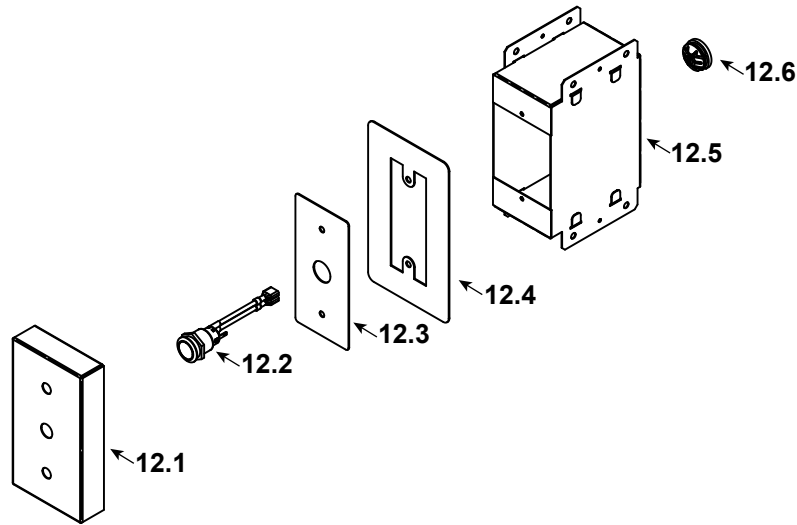

**Stocked at Depot**

ITEM	DESCRIPTION	COMMENTS	PART NUMBER
------	-------------	----------	-------------

**#12 Remote Accessory Kit**

12	Remote Accessory Kit		SRV4189-001	
12.1	Rock Template		SRV4189-128	
12.2	Switch, Power		SRV4121-136	Y
12.3	Switch Cover Plate		SRV4189-127	
12.4	Trim Ring		SRV4018-336	
12.5	Switch Box		SRV4189-126	Y
12.6	Romex Connector		32536	
	Wall Switch Wire Assembly		SRV4189-129	Y