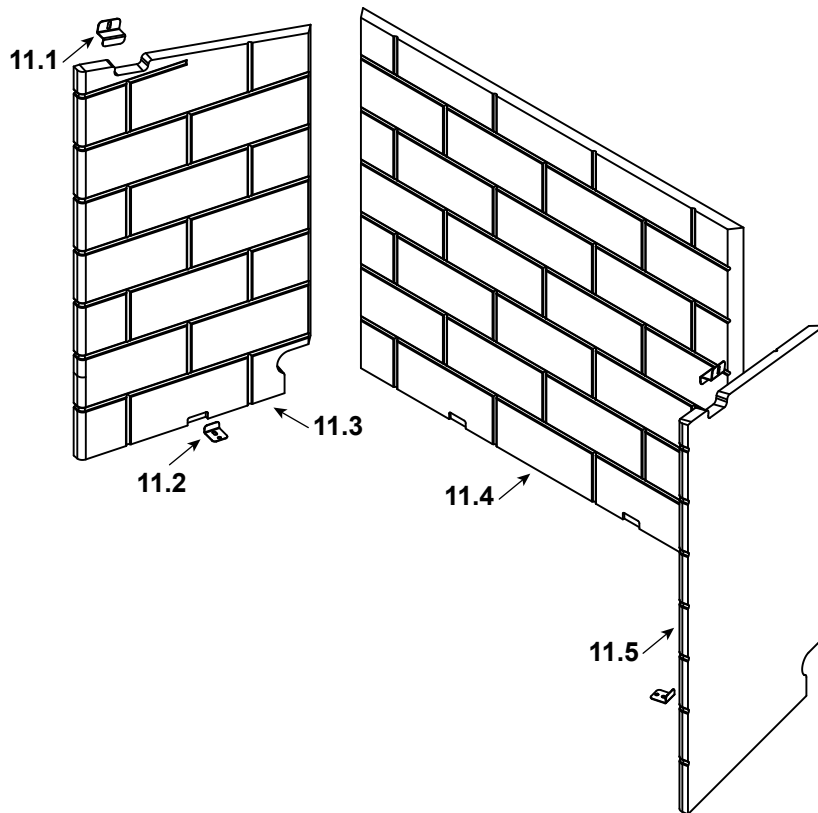

IMPORTANT: THIS IS DATED INFORMATION. Parts must be ordered from a dealer or distributor. **Hearth and Home Technologies does not sell directly to consumers.** Provide model number and serial number when requesting service parts from your dealer or distributor.

Stocked at Depot

ITEM	DESCRIPTION	COMMENTS	PART NUMBER	

#11 Refractory Assembly

11.1	Refractory Bracket	Qty 2 req	SRV4137-116	
11.2	Refractory Bracket	Qty 2 req	SRV4137-147	
11.3	Refractory Left, Traditional Concrete		SRV4143-260	
11.4	Refractory Back, Traditional Concrete		SRV4144-259	
11.5	Refractory Right, Traditional Concrete		SRV4143-261	
	Refractory Bracket, SS	Qty 2 req	SRV4150-147	
	42" Gray Herringbone Refractory Kit		ODCOUG-42GHR	
	42" Gray Traditional Refractory Kit		ODCOUG-42GTR	
	42" Brown Herringbone Refractory Kit		ODCOUG-42BHR	
	42" Brown Traditional Refractory Kit		ODCOUG-42BTR	

Additional service part numbers appear on following page.