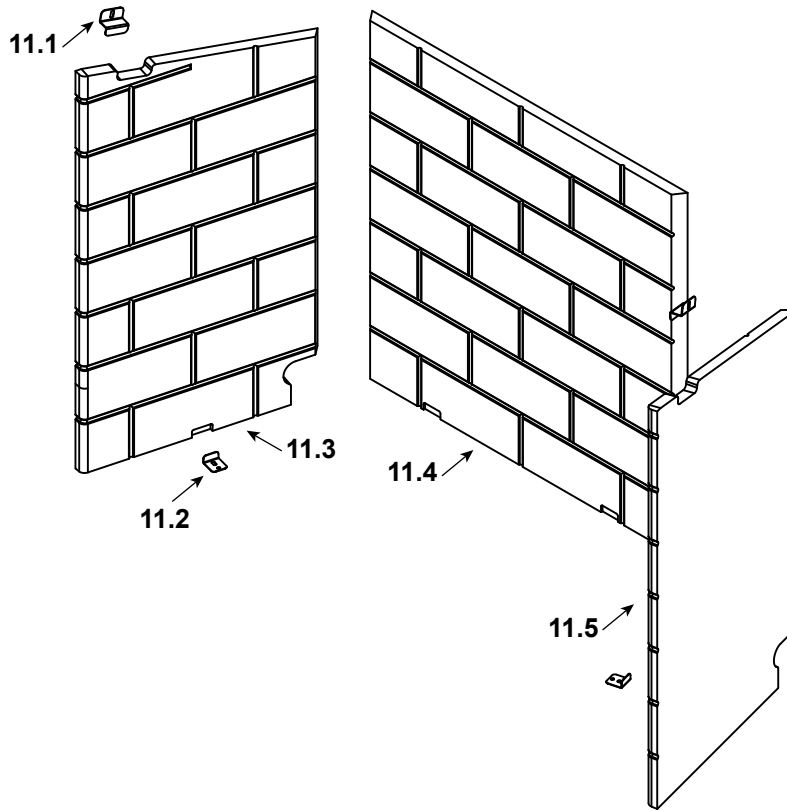

IMPORTANT: THIS IS DATED INFORMATION. Parts must be ordered from a dealer or distributor. **Hearth and Home Technologies does not sell directly to consumers.** Provide model number and serial number when requesting service parts from your dealer or distributor.

Stocked at Depot

ITEM	DESCRIPTION	COMMENTS	PART NUMBER

#11 Refractory Assembly

11.1	Refractory Bracket	Qty 2 req	SRV4137-116
11.2	Refractory Bracket	Qty 2 req	SRV4137-147
11.3	Refractory Left, Traditional Concrete		SRV4143-260
11.4	Refractory Back, Traditional Concrete		SRV4143-259
11.5	Refractory Right, Traditional Concrete		SRV4143-261
	Refractory Bracket, SS	Qty 2 req	SRV4150-147
	36" Gray Herringbone Refractory Kit		ODCOUG-36GHR
	36" Gray Traditional Refractory Kit		ODCOUG-36GTR
	36" Brown Herringbone Refractory Kit		ODCOUG-36BHR
	36" Brown Traditional Refractory Kit		ODCOUG-36BTR

Additional service part numbers appear on following page.