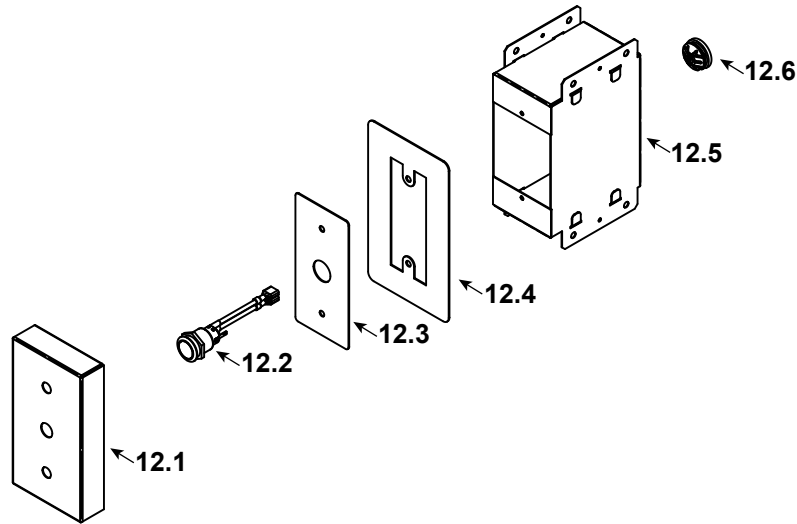

Stocked at Depot

ITEM	DESCRIPTION	COMMENTS	PART NUMBER	
------	-------------	----------	-------------	--

#12 Remote Accessory Kit

12	Remote Accessory Kit		SRV4189-001	
12.1	Rock Template		SRV4189-128	
12.2	Switch, Power		SRV4121-136	Y
12.3	Switch Cover Plate		SRV4189-127	
12.4	Trim Ring		SRV4018-336	
12.5	Switch Box		SRV4189-126	Y
12.6	Romex Connector		32536	
	Wall Switch Wire Assembly		SRV4189-129	Y
Conversion Kit				
	NG Conversion Kit		ODCOUG-NGK	Y
	Orifice, #25C		SRV582-825	Y
	Pilot Orifice, NG		SRV593-528	Y
	Regulator, NG		SRVNGK-DXF	Y
	Propane Conversion Kit		ODCOUG-LPK	Y
	Orifice, #44C		582-844	Y
	Pilot Orifice, Propane		SRV593-527	Y
	Regulator, Propane		SRVLPK-DXF	Y