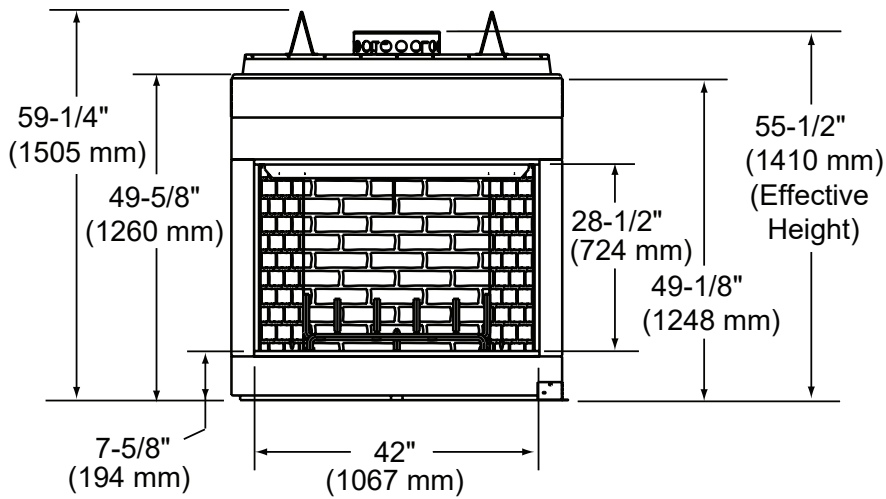

Please consult the manufacturer's installation manual for all details and requirements before making a final design layout decision.

Cottagewood

42" Outdoor Wood Fireplace

MODEL	FRONT WIDTH		BACK WIDTH		HEIGHT		DEPTH		FIREBOX OPENING
	Actual	Framing	Actual	Framing	Actual	Framing	Actual	Framing	
ODCTGWD-42 ODCTGWD-42H	50-1/2"	51-1/2"	34-1/2"	51-1/2"	59-1/4"	59-3/4"	27-1/2"	28-1/2"	42" x 28-1/2"

Top View

Front View

Left Side View

Right Side View

APPLIANCE LOCATION

HEARTH EXTENSION

SIDEWALLS/SURROUNDS

MANTEL AND WALL PROJECTIONS

FRAMING DIMENSIONS

PRODUCT LISTING CODES	
US	UL127
CAN	ULC-S610-M87

Product information provided is not complete and is subject to change without notice. Product installation must adhere strictly to instructions accompanying product to avoid risk of fire and potential injury.