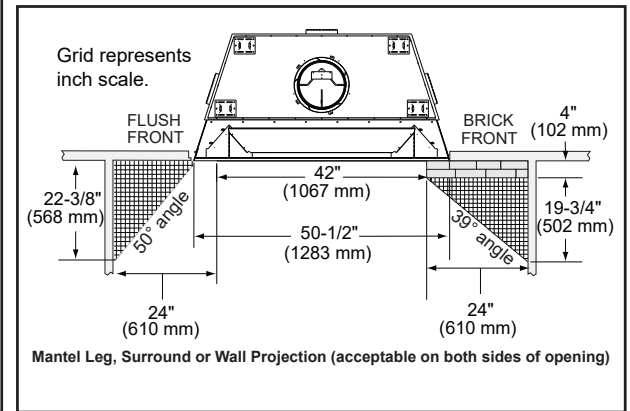

Please consult the manufacturer's installation manual for all details and requirements before making a final design layout decision.

Cottagewood

42" Outdoor Wood Fireplace

MODEL	FRONT WIDTH		BACK WIDTH		HEIGHT		DEPTH		FIREBOX OPENING
	Actual	Framing	Actual	Framing	Actual	Framing	Actual	Framing	
ODCTGWD-42 ODCTGWD-42H	50-1/2"	51-1/2"	34-1/2"	51-1/2"	59-1/4"	59-3/4"	27-1/2"	28-1/2"	42" x 28-1/2"

Top View

Front View

Left Side View

Right Side View

APPLIANCE LOCATION

HEARTH EXTENSION

SIDEWALLS/SURROUNDS

MANTEL AND WALL PROJECTIONS

FRAMING DIMENSIONS

PRODUCT LISTING CODES	
US	UL127
CAN	ULC-S610-M87

Product information provided is not complete and is subject to change without notice. Product installation must adhere strictly to instructions accompanying product to avoid risk of fire and potential injury.