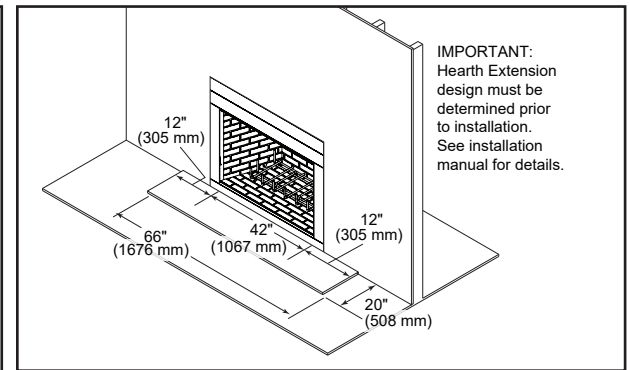

Please consult the manufacturer's installation manual for all details and requirements before making a final design layout decision.

Cottagewood

42" Outdoor Wood Fireplace

MODEL	FRONT WIDTH		BACK WIDTH		HEIGHT		DEPTH		FIREBOX OPENING
	Actual	Framing	Actual	Framing	Actual	Framing	Actual	Framing	
ODCTGWD-42 ODCTGWD-42H	50-1/2"	51-1/2"	34-1/2"	51-1/2"	59-1/4"	59-3/4"	27-1/2"	28-1/2"	42" x 28-1/2"

Top View

Front View

Left Side View

Right Side View

APPLIANCE LOCATION

HEARTH EXTENSION

SIDEWALLS/SURROUNDS

MANTEL AND WALL PROJECTIONS

FRAMING DIMENSIONS

PRODUCT LISTING CODES	
US	UL127
CAN	ULC-S610-M87

Product information provided is not complete and is subject to change without notice. Product installation must adhere strictly to instructions accompanying product to avoid risk of fire and potential injury.