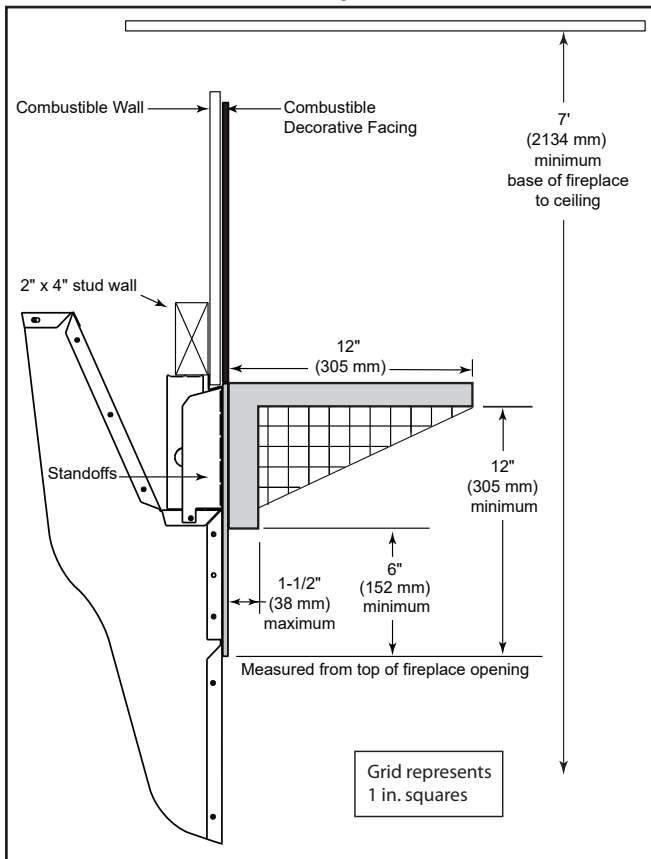

Please consult the manufacturer's installation manual for all details and requirements before making a final design layout decision.

Cottagewood

42" Outdoor Wood Fireplace

MODEL	FRONT WIDTH		BACK WIDTH		HEIGHT		DEPTH		FIREBOX OPENING
	Actual	Framing	Actual	Framing	Actual	Framing	Actual	Framing	
ODCTGWD-42 ODCTGWD-42H	50-1/2"	51-1/2"	34-1/2"	51-1/2"	59-1/4"	59-3/4"	27-1/2"	28-1/2"	42" x 28-1/2"

Top View

Front View

Left Side View

Right Side View

APPLIANCE LOCATION

HEARTH EXTENSION

SIDEWALLS/SURROUNDS

MANTEL AND WALL PROJECTIONS

FRAMING DIMENSIONS

PRODUCT LISTING CODES	
US	UL127
CAN	ULC-S610-M87

Product information provided is not complete and is subject to change without notice. Product installation must adhere strictly to instructions accompanying product to avoid risk of fire and potential injury.