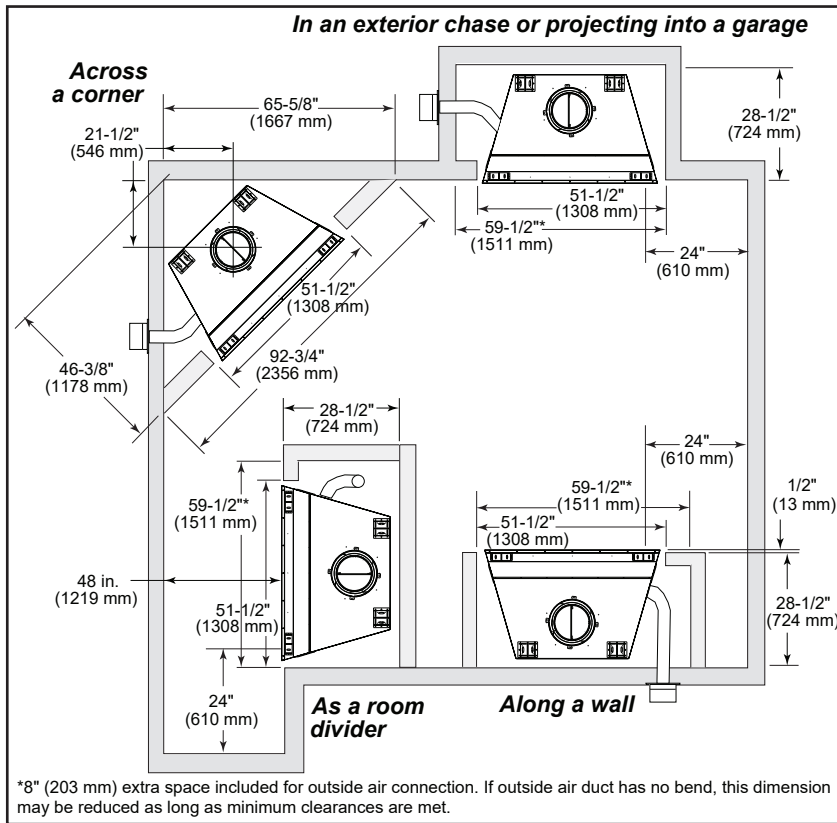

Please consult the manufacturer's installation manual for all details and requirements before making a final design layout decision.

Cottagewood

42" Outdoor Wood Fireplace

MODEL	FRONT WIDTH		BACK WIDTH		HEIGHT		DEPTH		FIREBOX OPENING
	Actual	Framing	Actual	Framing	Actual	Framing	Actual	Framing	
ODCTGWD-42 ODCTGWD-42H	50-1/2"	51-1/2"	34-1/2"	51-1/2"	59-1/4"	59-3/4"	27-1/2"	28-1/2"	42" x 28-1/2"

Top View

Front View

Left Side View

Right Side View

APPLIANCE LOCATION

HEARTH EXTENSION

SIDEWALLS/SURROUNDS

MANTEL AND WALL PROJECTIONS

FRAMING DIMENSIONS

PRODUCT LISTING CODES	
US	UL127
CAN	ULC-S610-M87

Product information provided is not complete and is subject to change without notice. Product installation must adhere strictly to instructions accompanying product to avoid risk of fire and potential injury.