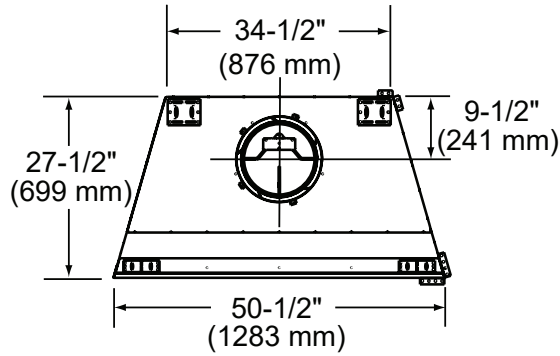

Please consult the manufacturer's installation manual for all details and requirements before making a final design layout decision.

Cottagewood

42" Outdoor Wood Fireplace

MODEL	FRONT WIDTH		BACK WIDTH		HEIGHT		DEPTH		FIREBOX OPENING
	Actual	Framing	Actual	Framing	Actual	Framing	Actual	Framing	
ODCTGWD-42 ODCTGWD-42H	50-1/2"	51-1/2"	34-1/2"	51-1/2"	59-1/4"	59-3/4"	27-1/2"	28-1/2"	42" x 28-1/2"

Top View

Front View

Left Side View

Right Side View

APPLIANCE LOCATION

HEARTH EXTENSION

SIDEWALLS/SURROUNDS

MANTEL AND WALL PROJECTIONS

FRAMING DIMENSIONS

PRODUCT LISTING CODES	
US	UL127
CAN	ULC-S610-M87

Product information provided is not complete and is subject to change without notice. Product installation must adhere strictly to instructions accompanying product to avoid risk of fire and potential injury.