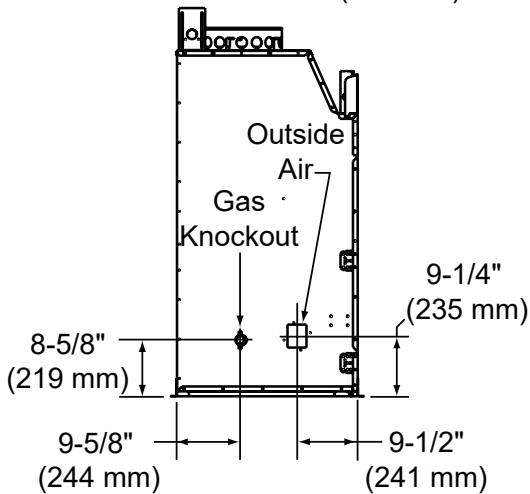

Please consult the manufacturer's installation manual for all details and requirements before making a final design layout decision.

Cottagewood

42" Outdoor Wood Fireplace

MODEL	FRONT WIDTH		BACK WIDTH		HEIGHT		DEPTH		FIREBOX OPENING
	Actual	Framing	Actual	Framing	Actual	Framing	Actual	Framing	
ODCTGWD-42 ODCTGWD-42H	50-1/2"	51-1/2"	34-1/2"	51-1/2"	59-1/4"	59-3/4"	27-1/2"	28-1/2"	42" x 28-1/2"

Top View

Front View

Left Side View

Right Side View

APPLIANCE LOCATION

HEARTH EXTENSION

SIDEWALLS/SURROUNDS

MANTEL AND WALL PROJECTIONS

FRAMING DIMENSIONS

PRODUCT LISTING CODES	
US	UL127
CAN	ULC-S610-M87

Product information provided is not complete and is subject to change without notice. Product installation must adhere strictly to instructions accompanying product to avoid risk of fire and potential injury.