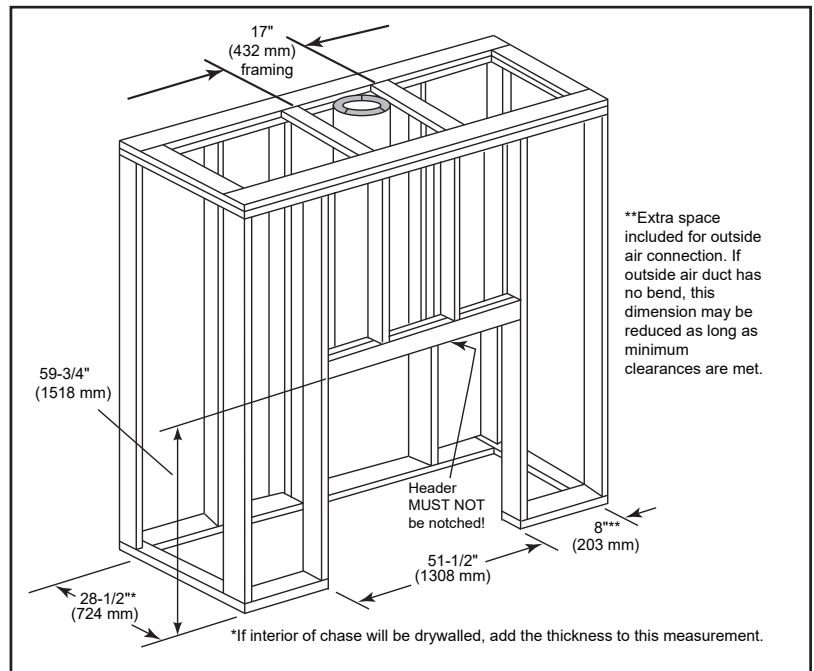

Please consult the manufacturer's installation manual for all details and requirements before making a final design layout decision.

Cottagewood

42" Outdoor Wood Fireplace

MODEL	FRONT WIDTH		BACK WIDTH		HEIGHT		DEPTH		FIREBOX OPENING
	Actual	Framing	Actual	Framing	Actual	Framing	Actual	Framing	
ODCTGWD-42 ODCTGWD-42H	50-1/2"	51-1/2"	34-1/2"	51-1/2"	59-1/4"	59-3/4"	27-1/2"	28-1/2"	42" x 28-1/2"

Top View

Front View

Left Side View

Right Side View

APPLIANCE LOCATION

HEARTH EXTENSION

SIDEWALLS/SURROUNDS

MANTEL AND WALL PROJECTIONS

FRAMING DIMENSIONS

PRODUCT LISTING CODES	
US	UL127
CAN	ULC-S610-M87

Product information provided is not complete and is subject to change without notice. Product installation must adhere strictly to instructions accompanying product to avoid risk of fire and potential injury.