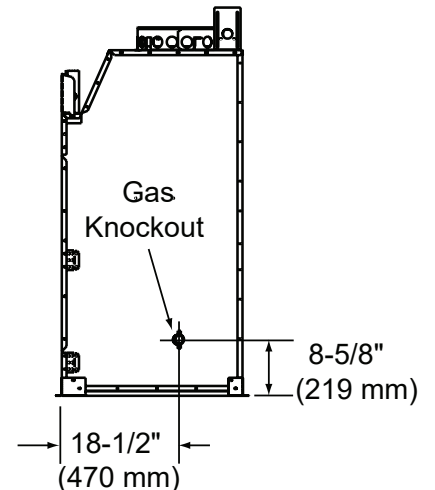

Please consult the manufacturer's installation manual for all details and requirements before making a final design layout decision.

Cottagewood

42" Outdoor Wood Fireplace

MODEL	FRONT WIDTH		BACK WIDTH		HEIGHT		DEPTH		FIREBOX OPENING
	Actual	Framing	Actual	Framing	Actual	Framing	Actual	Framing	
ODCTGWD-42 ODCTGWD-42H	50-1/2"	51-1/2"	34-1/2"	51-1/2"	59-1/4"	59-3/4"	27-1/2"	28-1/2"	42" x 28-1/2"

Top View

Front View

Left Side View

Right Side View

APPLIANCE LOCATION

HEARTH EXTENSION

SIDEWALLS/SURROUNDS

MANTEL AND WALL PROJECTIONS

FRAMING DIMENSIONS

PRODUCT LISTING CODES	
US	UL127
CAN	ULC-S610-M87

Product information provided is not complete and is subject to change without notice. Product installation must adhere strictly to instructions accompanying product to avoid risk of fire and potential injury.