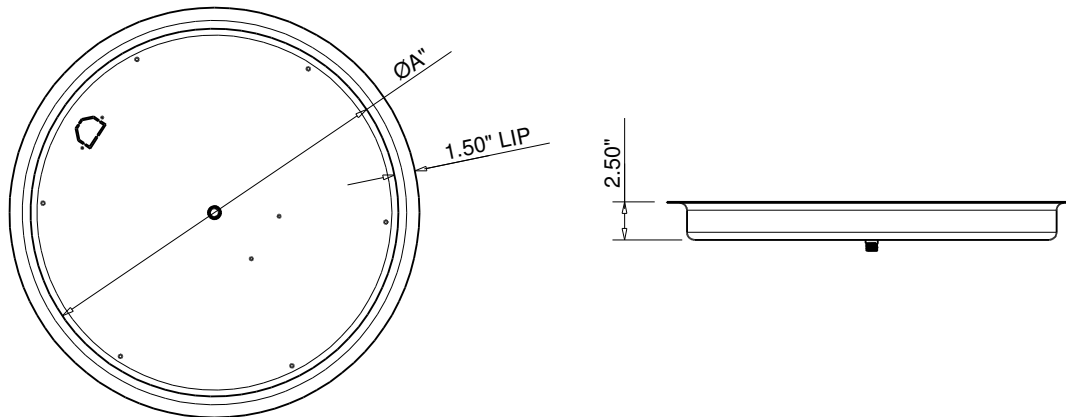

FIRE INSPIRED[®]

Hearth Products Controls Co
OUTDOOR USE ONLY

FOR COMMERCIAL AND RESIDENTIAL USE

MODEL NUMBER	SIZE (A")	HUB SIZE
570-13	13"	1/2"
570-19	19"	1/2"
570-25	25"	1/2"
570-31	31"	1/2"
570-31HC	31"	3/4"
570-37HC	37"	3/4"
570-43HC	43"	3/4"