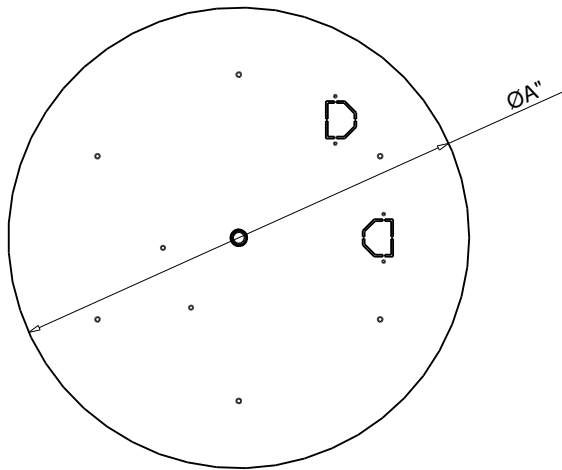

FIRE INSPIRED®

Hearth Products Controls Co  
OUTDOOR USE ONLY

FOR COMMERCIAL AND RESIDENTIAL USE

MODEL NUMBER	SIZE (A")	HUB SIZE
571-8	7.75"	1/2"
571-14	13.75"	1/2"
571-18	17.75"	1/2"
571-24	23.75"	1/2"
571-30	29.75"	1/2"
571-36	35.75"	1/2"
571-36HC	35.75"	3/4"
571-42HC	41.75"	3/4"
571-54HC	53.75"	3/4"