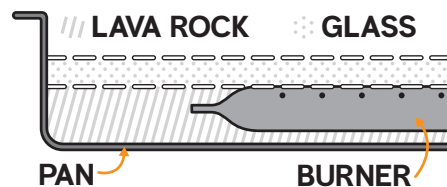

LAVA ROCK & GLASS

In order to use glass, you must lay down a layer of lava rock. Fill the pan with lava rock until it is level with the top of the burner. Then take your glass and lay it on top of the lava rock and burner. The glass should only be 3/4" to 1" thick, or just enough to cover the burner.