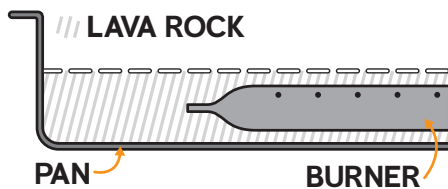

H Flat

MODEL	LAVA ROCK ONLY	GLASS ONLY	LAVA STONES ONLY
LOF-2414FH	20 lbs	50 lbs	20 lbs
LOF-3014FH	20 lbs	60 lbs	20 lbs
LOF-3614FH	30 lbs	70 lbs	30 lbs
LOF-4814FH	40 lbs	90 lbs	40 lbs
LOF-6016FH	50 lbs	130 lbs	50 lbs
LOF-7216FH	60 lbs	150 lbs	60 lbs
LOF-8416FH	70 lbs	180 lbs	70 lbs
LOF-9616FH	80 lbs	200 lbs	80 lbs

T Drop-In

MODEL	LAVA ROCK ONLY	GLASS ONLY	LAVA STONES ONLY
LOF-2406T	10 lbs	20 lbs	10 lbs
LOF-3006T	10 lbs	30 lbs	10 lbs
LOF-3606T	10 lbs	30 lbs	10 lbs
LOF-4806T	20 lbs	40 lbs	20 lbs
LOF-6006T	20 lbs	50 lbs	20 lbs
LOF-7206T	20 lbs	60 lbs	20 lbs
LOF-8406T	30 lbs	70 lbs	30 lbs
LOF-9606T	30 lbs	80 lbs	30 lbs

T Flat

MODEL	LAVA ROCK ONLY	GLASS ONLY	LAVA STONES ONLY
LOF-2408FT	10 lbs	30 lbs	10 lbs
LOF-3008FT	20 lbs	30 lbs	20 lbs
LOF-3608FT	20 lbs	40 lbs	20 lbs
LOF-4808FT	20 lbs	50 lbs	20 lbs
LOF-6008FT	30 lbs	60 lbs	30 lbs
LOF-7208FT	30 lbs	80 lbs	30 lbs
LOF-8408FT	40 lbs	90 lbs	40 lbs
LOF-9608FT	40 lbs	100 lbs	40 lbs

Line of Fire - TMSI

MODEL	LAVA ROCK ONLY	GLASS ONLY	LAVA STONES ONLY
LOF-30LHTMSI-N	20 lbs	30 lbs	20 lbs
LOF-36LHTMSI-N	30 lbs	40 lbs	30 lbs
LOF-48LHTMSI-N	40 lbs	60 lbs	40 lbs
LOF-30LTTMSI-N	10 lbs	20 lbs	10 lbs
LOF-36LTTMSI-N	20 lbs	30 lbs	20 lbs
LOF-48LTTMSI-N	20 lbs	30 lbs	20 lbs
LOF-60LTTMSI-N	30 lbs	40 lbs	30 lbs

LAVA ROCK ONLY

When using lava rock, use enough to cover entire burner. Do not over-fill. Just use enough to hide the burner from view.