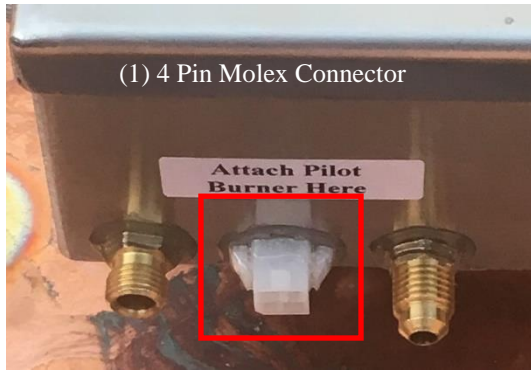

# Visual Differences between CG AWEIS and "Field Serviceable" CG AWEIS

## CG AWEIS

One Wide High Heat Black Sleeve

One 4 Pin Molex Connector on Pilot Burner

## Field Serviceable CG AWEIS

Two Narrow High Heat Black Sleeves

Two 2 Pin Molex Connectors on Pilot Burner