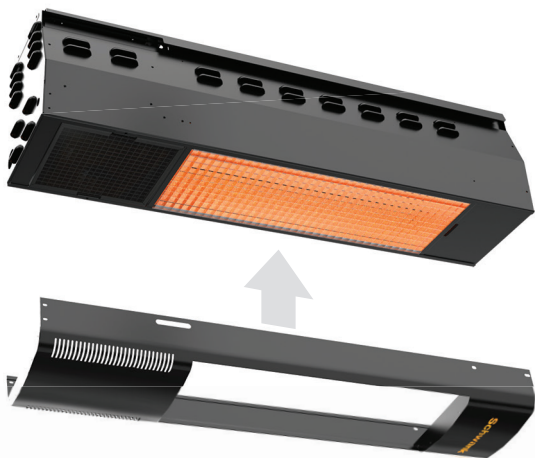

bistroSchwank heaters are shown here with faceplate installed

Dress up your patio with style

The all-new **bistroSchwank Faceplate** offers a quick solution to a streamlined heater style that blends in with any outdoor patio.

With a new sleek modern faceplate, the **bistroSchwank** will keep your customers comfortable while enhancing the atmosphere of your patio.

Part numbers to order the faceplate:

- Stainless-steel Finish:
JP-2100-FP-S
- Stainless-steel Black Finish:
JP-2100-FP-SP

Features

- Made with 316 Marine Grade Stainless Steel for long-lasting good looks
- Available in Sleek Black or Stainless Steel colors to enhance the aesthetics of your patio
- Perfect fit for new and retrofit heaters
- Quick and easy installation in less than 10 minutes