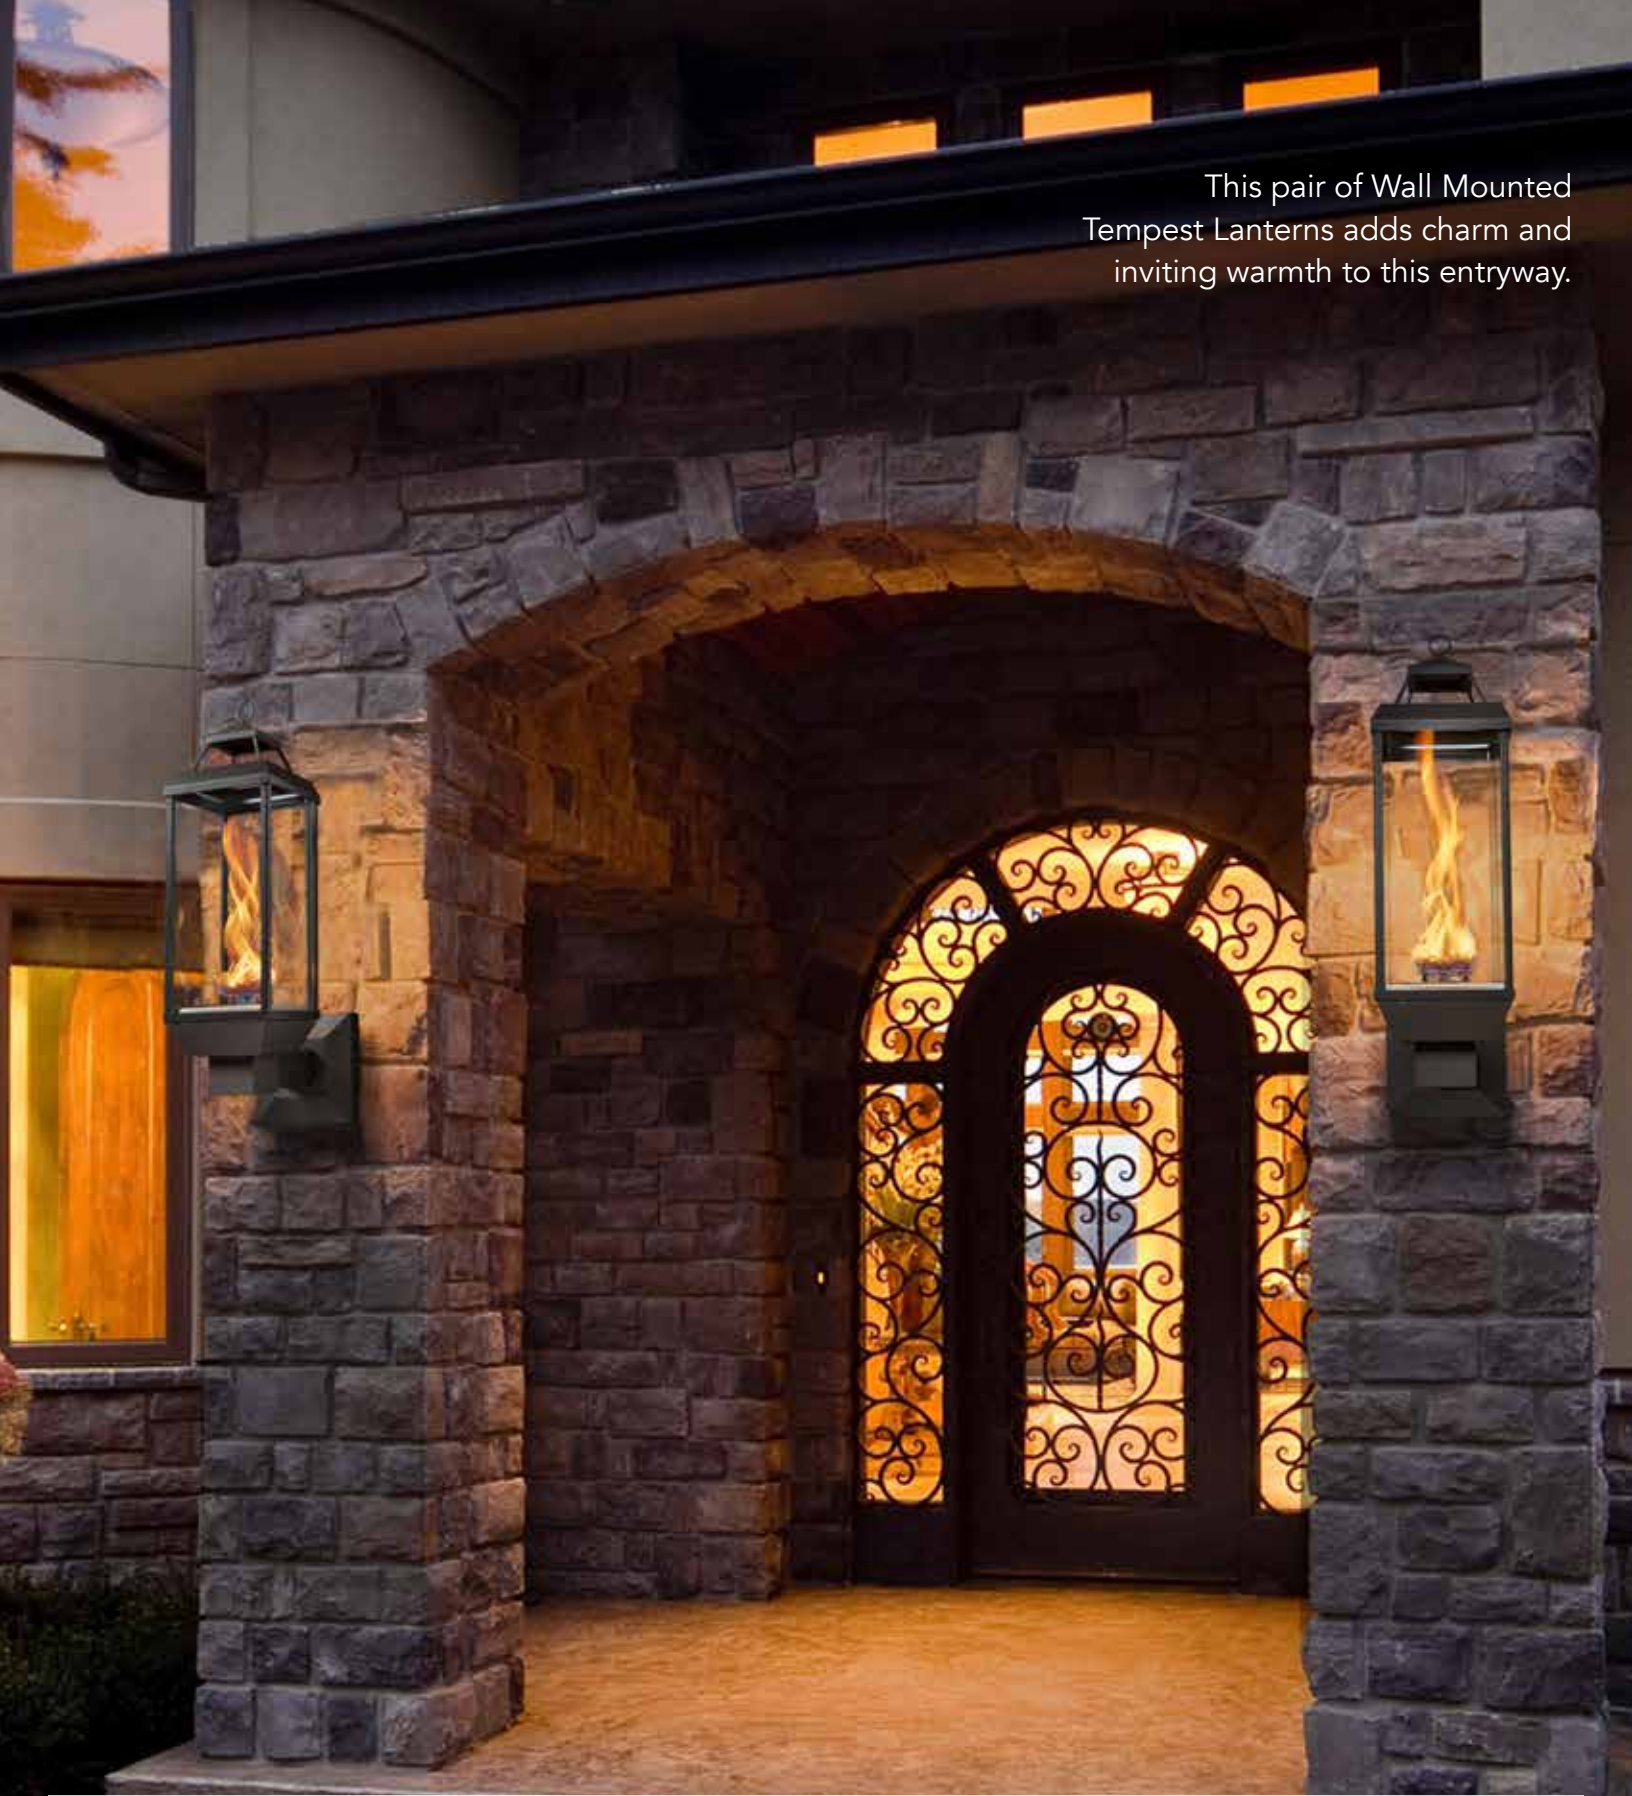

This pair of Wall Mounted
Tempest Lanterns adds charm and
inviting warmth to this entryway.

**TRAVIS
INDUSTRIES**

THE HOUSE OF FIRE

Manufactured by
Travis Industries, Inc.
Mukilteo, WA

T. I. reserves the right to improve our
products at any time without prior
notification. Photos and illustrations
are for descriptive purposes only.
98800075 - 10/2020