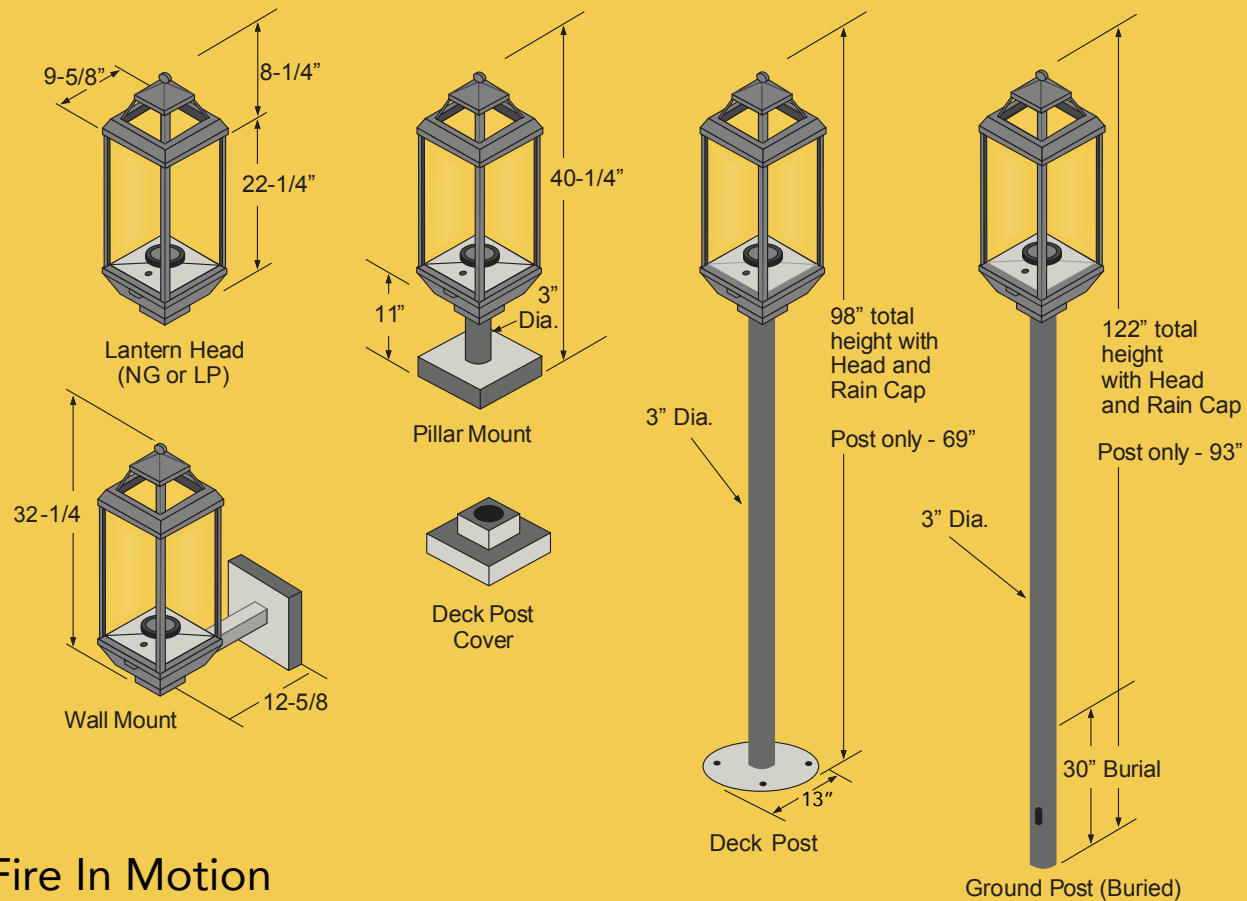

Tempest Lantern™

These four Pillar Mounted Tempest Torches elevate this deck into the ultimate outdoor entertainment space.

Minimum Clearances To Combustibles

Floor: 2.5" combustible floor to bottom (base) of torch
Walls: 8" measured from glass surface
Ceiling: 26" measured from the torch top (glass frame) with or without the raincap. (Refer to the Owner's Manual for further details)

Gas Rating

	NG	LP
Btus/Hr High	20,000	20,000
Btus/Hr Low	14,000	17,000

Electronic Ignition 24V Model

Install up to six torches on a single transformer and up to five transformers on one 120 volt 15 amp circuit. This can give you up to 30 torches on a single circuit!

Testing

Applicable portions of ANSI Z21.42a-2004 "Illuminating Appliances", CAN 1-2.15, CSA 4.96 U.S. (3rd Ed) "Outdoor Gas Fireplace", and AGA 8-96, "Requirement for Gas-Fired Decorative Illuminating Appliances for Outdoor Installation."

FOR YOUR SAFETY:

FOR OUTDOOR INSTALLATION ONLY!
Do not store or use gasoline or other flammable vapors and liquids in the vicinity of this or any other appliance.

WARNING:

Improper installation, adjustment, alteration, service or maintenance can cause injury or property damage. Refer to the owner's information manual provided with this appliance. For assistance or additional information consult a qualified installer, service agency or the gas supplier.