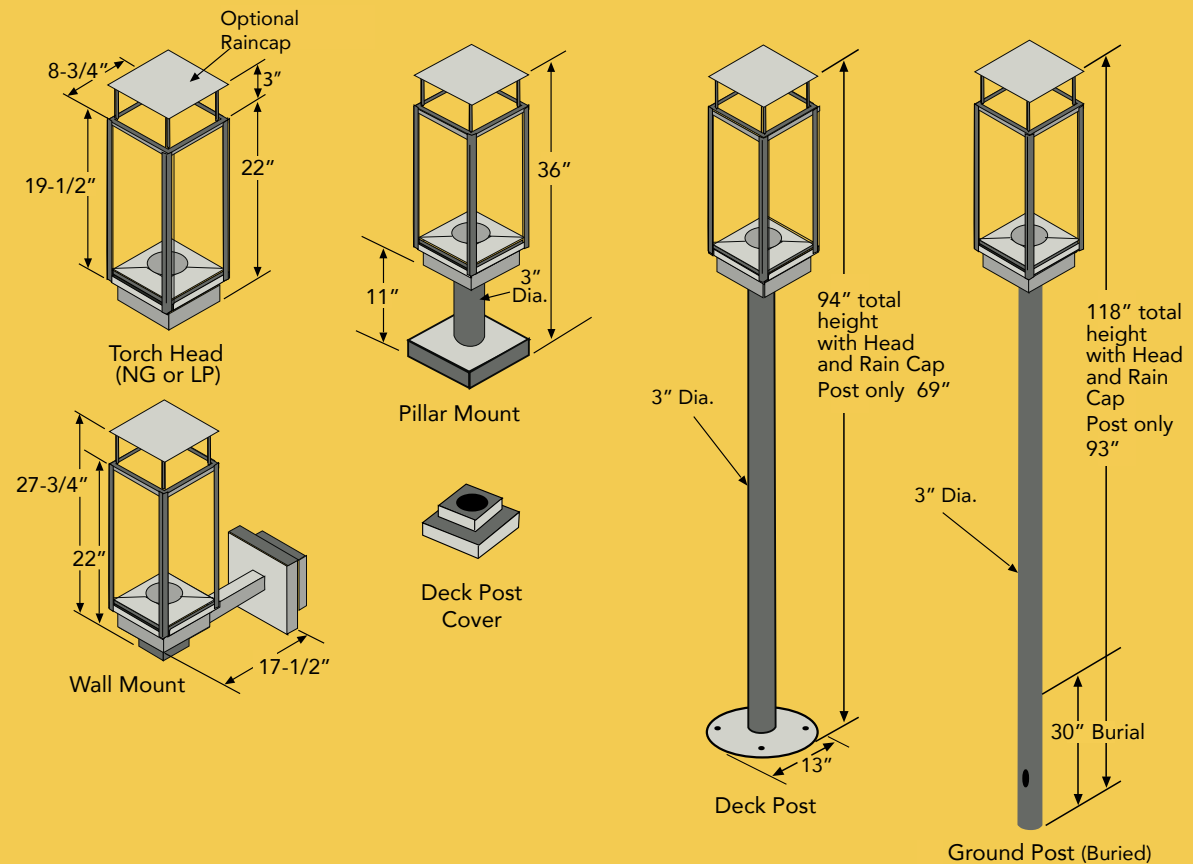

Tempest Torch™