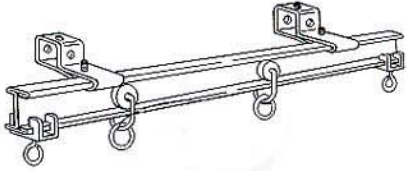

Lite duty I-Beam Track

I beam & components, white

I beam track slice

Delrin runners

End stops, plated

Two piece bracket with screw, white

Ceiling bracket

I-BEAM TRACK

The aristocrat of drapery tracks, finest Canadian made steel I-Beam track. It is finished in pure clean white (Newell only) before being rolled, providing the ability of the finish to withstand tremendous pressures, and to provide a lifetime of smooth trouble free operation.