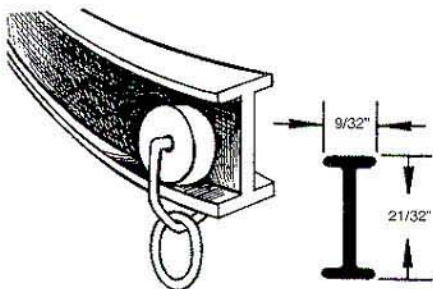

Lite duty I-Beam Track

I beam & components, white

I beam track slice

Delrin runners

End stops, plated

Two piece bracket with screw, white

Ceiling bracket

I-BEAM TRACK

The aristocrat of drapery tracks, finest Canadian made steel I-Beam track. It is finished in pure clean white (Newell only) before being rolled, providing the ability of the finish to withstand tremendous pressures, and to provide a lifetime of smooth trouble free operation.